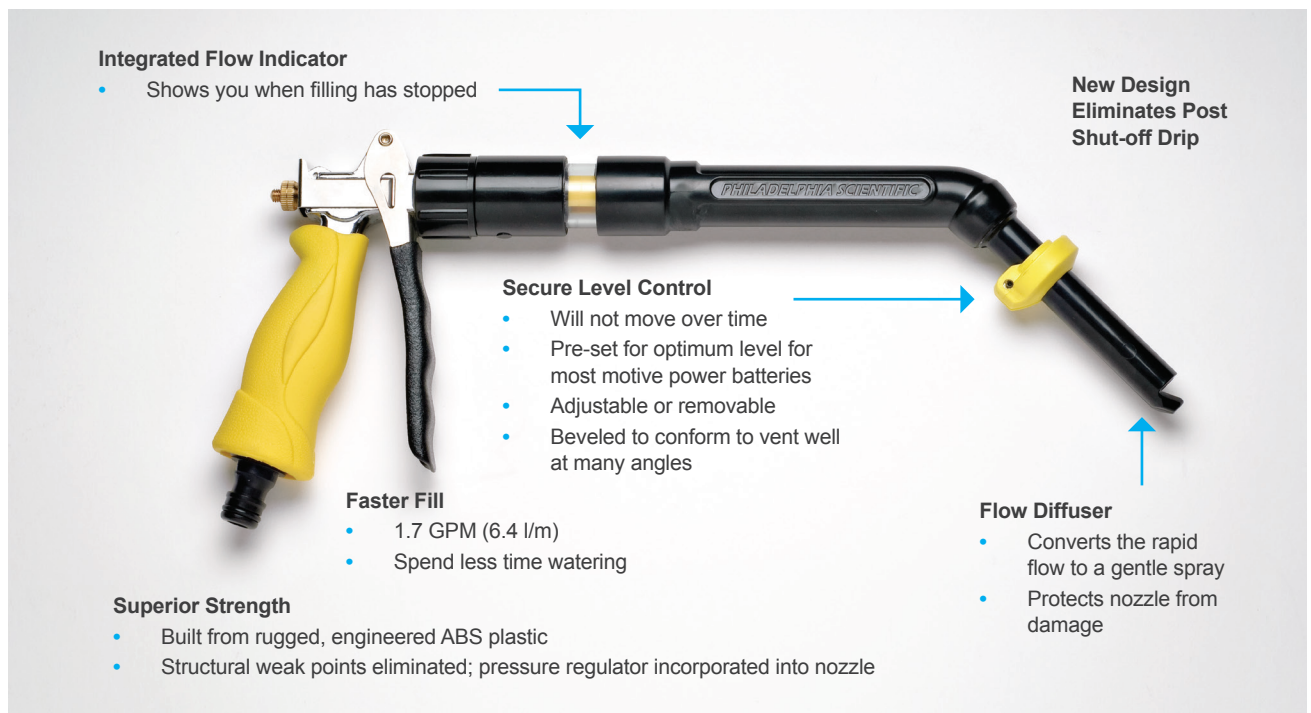

In 1983 Philadelphia Scientific first introduced the battery watering gun, and it has been the world's best selling ever since. Today it is faster, more durable and reliable than ever.

Simply connect the Battery Watering Gun to a standard water hose, our watering cart or our water deionizer system, put the tip of the gun into the battery cell and squeeze the ergonomic handle. Once the battery is filled, the mechanism will automatically shut off at exactly the right electrolyte level.

The Battery Watering Gun speeds up battery watering, improves filling accuracy, and improves operator safety.

Compared to hand watering, our next generation Battery Watering Gun reduces labor costs up to £100 a year for each 18-cell battery. It's no wonder that our watering guns have been the world's most popular battery maintenance tool for decades.

With a diameter of 17 mm (0.67 in.), our nozzle easily fits flip-top vent caps, as well as all standard quarterturn, bayonet and DIN openings.

When paired with our Blinky or Smart Blinky battery watering monitors, the Watering Gun is part of an effective battery maintenance programme that will reduce costs and improve efficiencies, saving you time and money.

Features and benefits

- **Automatic shut-off:** The Watering Gun fills cells to precisely the correct level.
- **Safe:** It keeps eyes and face away from battery hazards.
- **Fast but gentle:** The flow rate is 1.7 gallons/minute (6.4 liters/minute).
- **Reliable:** Powered by the water itself, it has no solenoids, no electronics and no wiring. It has been tested to 1 million cycles.
- **Easy Installation:** Attach in seconds to any standard water hose, our watering cart or our water deionizer system.

Philadelphia Scientific is the expert in the maintenance and management of fork lift batteries. Through continuing innovation the Lean Battery Room combines products, processes, and services designed to save time, space and money, optimising the performance of your battery room.

the
**Lean
Battery
Room**

www.phlsci.com

Philadelphia Scientific LLC

207 Progress Drive, Montgomeryville, PA 18936 USA
P: 215.616.0390 F: 215.616.0500

Philadelphia Scientific UK Ltd

188 Oxford Grove, Bolton BL1 3BH, England
P: +44 (0)1204 467777 F: +44 (0)1204 493300

Philadelphia Scientific Asia/Pacific

4/1 Pitt Street, Loftus, NSW, 2232
P: +61 2 8004 2447 F: +61 2 9012 0383