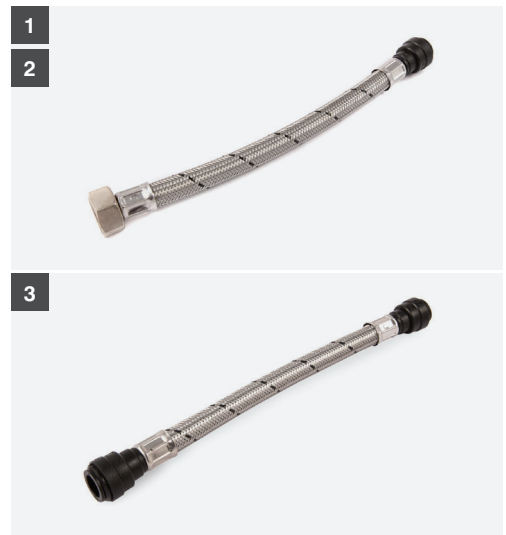

## Pushfit Female Iron

Part No	Description	In Stock	Pair
28800	Pushfit 15mm x 1/2"FI x 150mm x 10mm bore	Stock	Pair
28801	Pushfit 15mm x 1/2"FI x 300mm x 10mm bore	Stock	Pair
28802	Pushfit 15mm x 1/2"FI x 500mm x 10mm bore	Stock	Pair
28112	Pushfit 15mm x 1/2"FI x 900mm x 10mm bore	10 days	Single
28113	Pushfit 15mm x 1/2"FI x 1500mm x 10mm bore	10 days	Single
28803	Pushfit 15mm x 1/2"FI x 150mm x 12mm bore	Stock	Pair
28804	Pushfit 15mm x 1/2"FI x 300mm x 12mm bore	Stock	Pair
28805	Pushfit 15mm x 1/2"FI x 500mm x 12mm bore	Stock	Pair
28117	Pushfit 15mm x 1/2"FI x 900mm x 12mm bore	Stock	Single
1 28806	Pushfit 15mm x 3/4"FI x 150mm x 12mm bore	Stock	Pair
28807	Pushfit 15mm x 3/4"FI x 300mm x 12mm bore	Stock	Pair
28808	Pushfit 15mm x 3/4"FI x 500mm x 12mm bore	Stock	Pair
28120	Pushfit 15mm x 3/4"FI x 900mm x 12mm bore	Stock	Single
28809	Pushfit 15mm x 3/4"FI x 150mm x 10mm bore	Stock	Pair
28810	Pushfit 15mm x 3/4"FI x 300mm x 10mm bore	Stock	Pair
28811	Pushfit 15mm x 3/4"FI x 500mm x 10mm bore	10 days	Pair
28812	Pushfit 22mm x 3/4"FI x 150mm x 12mm bore	10 days	Pair
28813	Pushfit 22mm x 3/4"FI x 300mm x 12mm bore	Stock	Pair
28814	Pushfit 22mm x 3/4"FI x 500mm x 12mm bore	Stock	Pair
28126	Pushfit 22mm x 3/4"FI x 900mm x 12mm bore	10 days	Single