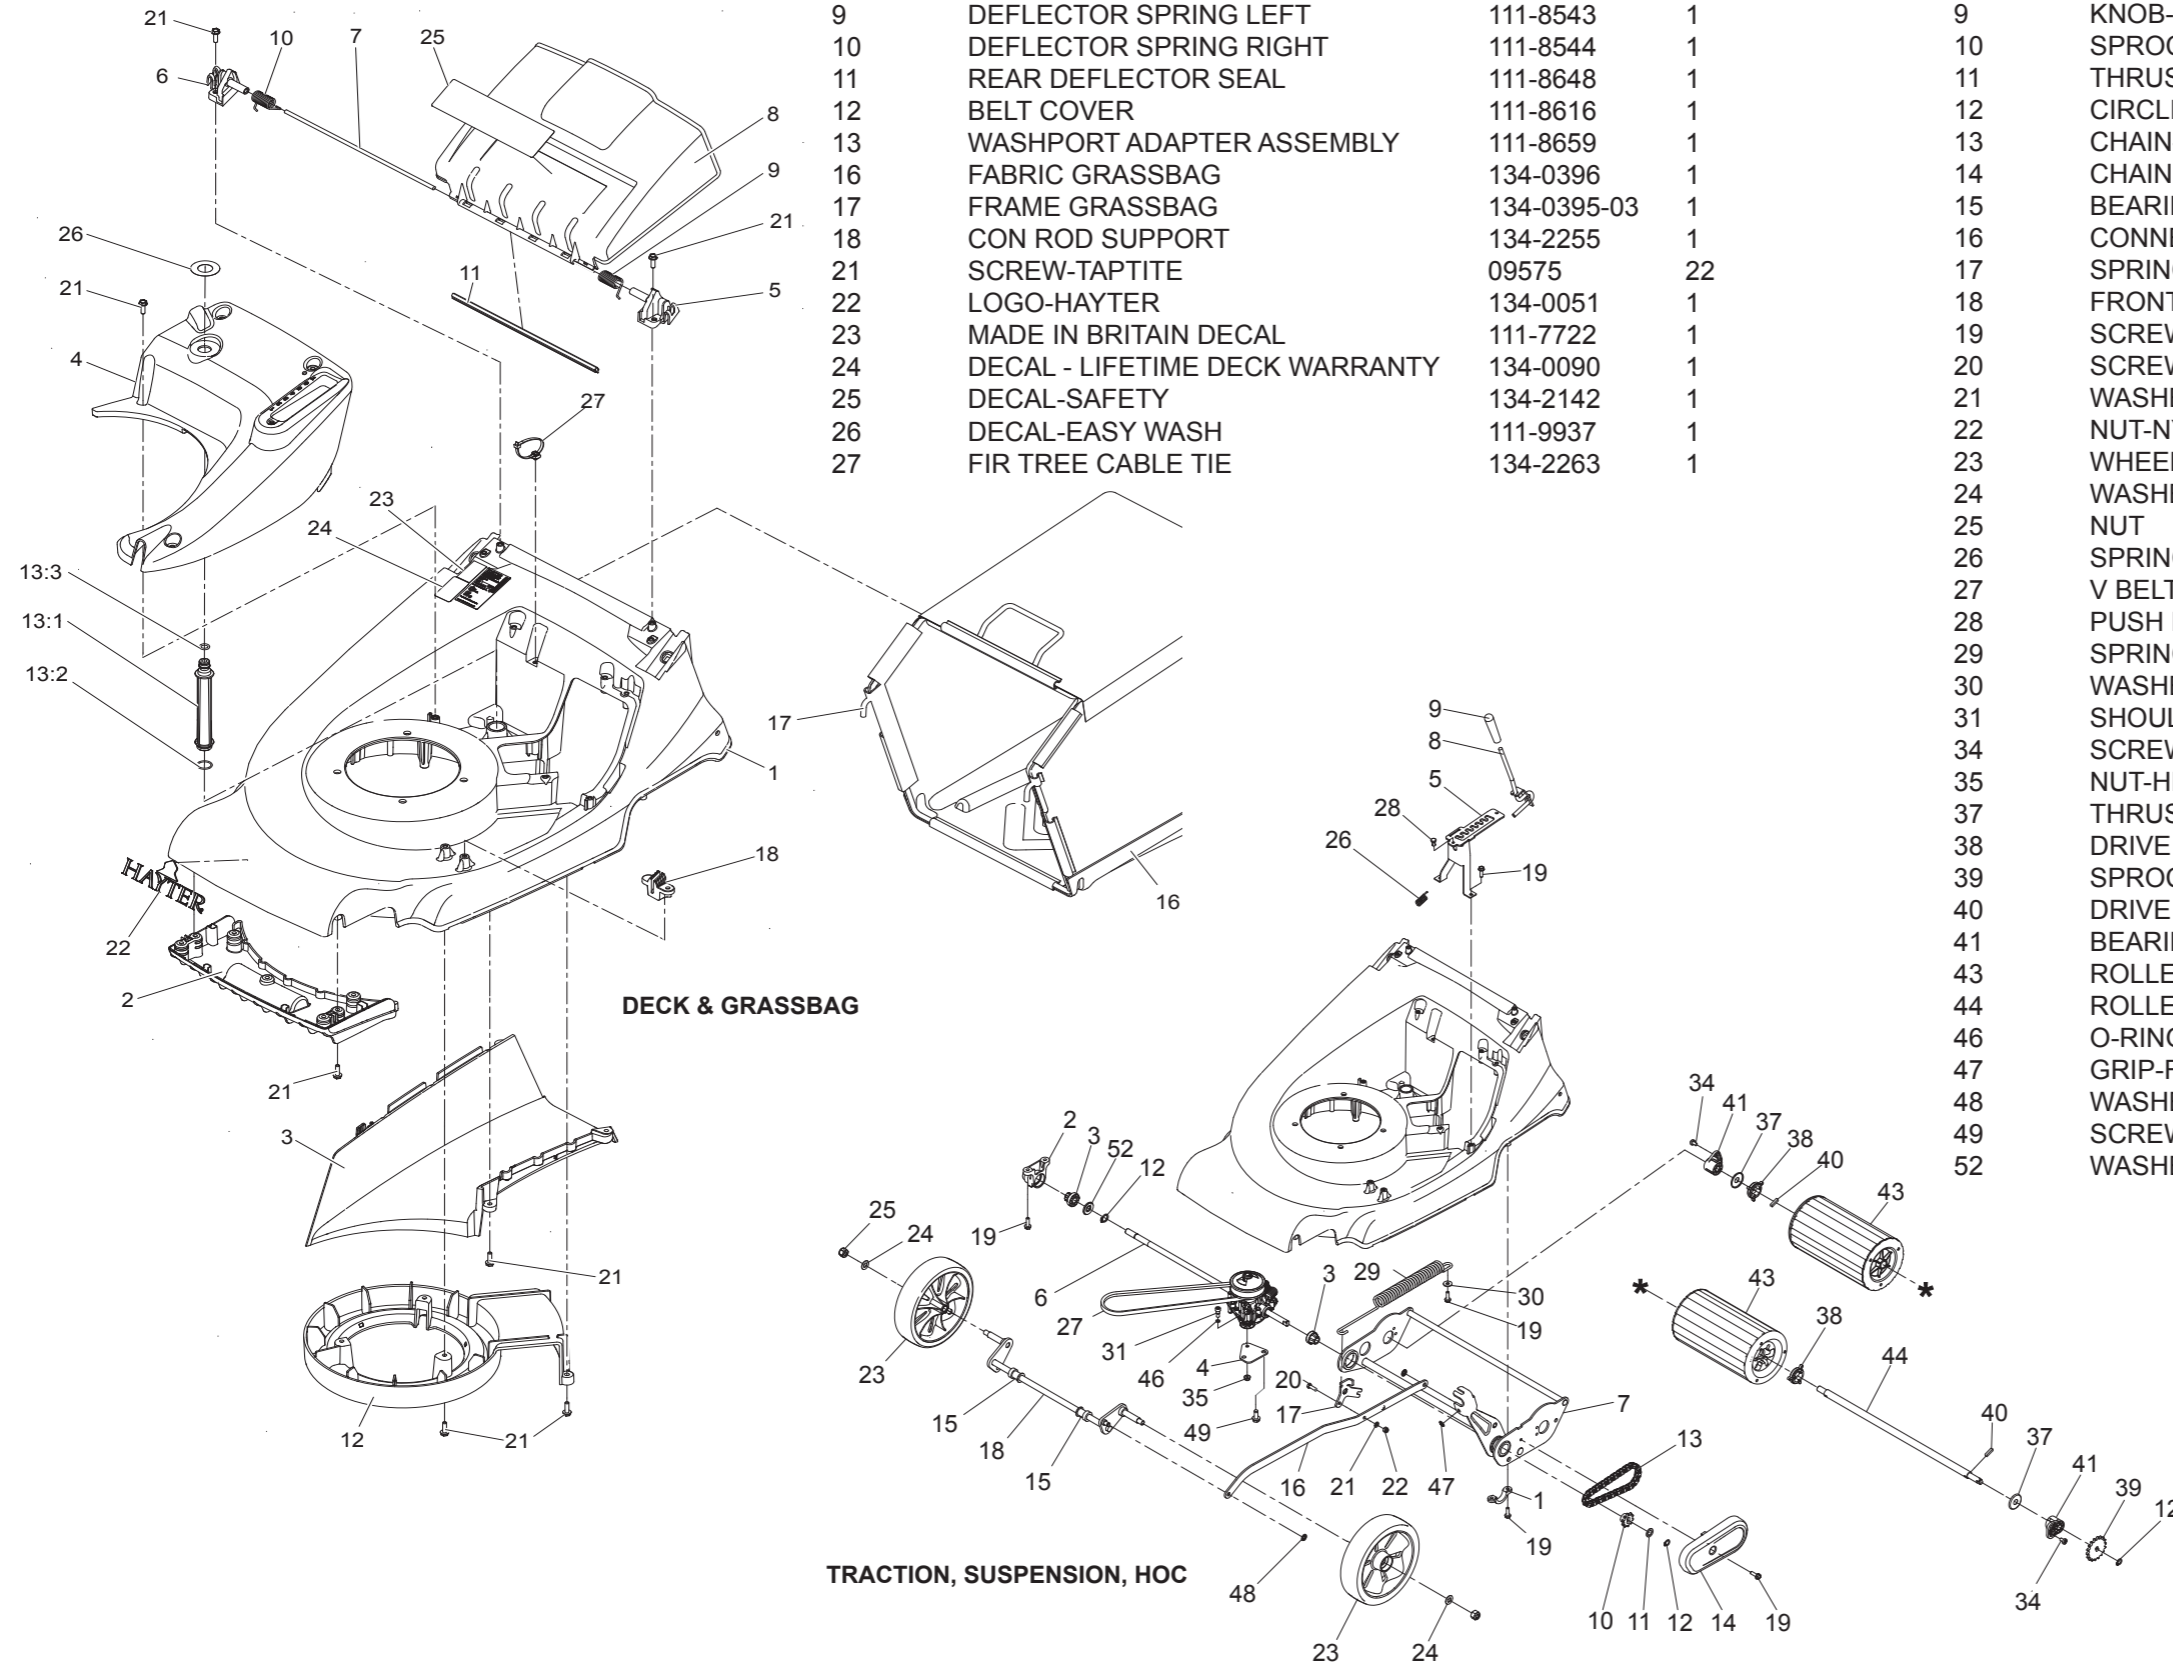

TRACTION, SUSPENSION, HOC

Item No	Description	Part No.	QTY	Item Note
1	REAR AXLE SUPPORT	111-8670	1	
2	REAR FRAME BEARING MOUNT	111-8576	1	
3	BEARING, BALL 12MM	134-2889	2	
4	BRACKET GEARBOX	134-2260	1	
5	HOC TOWER ASSEMBLY	111-8675	1	
6	MC600 GEARBOX WITH VARI PULLEY	111-8731	1	
7	REAR AXLE FRAME ASSEMBLY	111-8623-03	1	
8	LEVER HOC ASSY	134-2282	1	
9	KNOB-HOC	480134	1	
10	SPROCKET 10T	134-3805	1	
11	THRUST WASHER	111-8216	1	
12	CIRCLIP EXTERNAL	134-0254	3	
13	CHAIN-42 PITCHES	134-2655	1	
14	CHAIN GUARD	134-3771	1	
15	BEARING-AXLE, FRONT	410069	2	
16	CONNECTING ROD	111-8729	1	
17	SPRING LOAD LEVER	134-2254	1	
18	FRONT AXLE ASSEMBLY	111-8617	1	
19	SCREW-TAPTITE	09575	11	
20	SCREW-HH	09363	1	
21	WASHER-PLAIN	09472	1	
22	NUT-NYLOC	09544	1	
23	WHEEL PVC TYRE	111-8858	2	
24	WASHER-PLAIN	09479	2	
25	NUT	09447	2	
26	SPRING-TORSION HOC	480132	1	
27	V BELT	111-8709	1	
28	PUSH RIVET - PLASTIC	134-0262	1	
29	SPRING COUNTER BALANCE	134-0388	1	
30	WASHER	09263	1	
31	SHOULDER BOLT	111-9762	1	
34	SCREW-TAPTITE	134-0050	4	
35	NUT-HF	137-3005	1	
37	THRUST WASHER	111-8602	2	
38	DRIVE CAM	134-2924	2	
39	SPROCKET 22T	134-3806	1	
40	DRIVE KEY	134-2034	2	
41	BEARING	134-0049	2	
43	ROLLER HALF ASSEMBLY	111-8720	2	
44	ROLLER SHAFT	111-8722	1	
46	O-RING	134-2791	1	
47	GRIP-FIX	04020	1	
48	WASHER-STARLOCK	0201086	2	
49	SCREW TAPTITE	134-2299	2	
52	WASHER THRUST	134-2623	1	

DECK & GRASSBAG

TRACTION, SUSPENSION, HOC