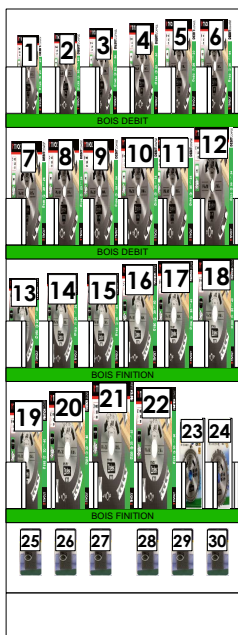

SCIAGE LAMES SCIE CIRCULAIRE 4 NIVEAUX

50

SCIAGE LAMES SCIE CIRCULAIRE 4 NIVEAUX

Rapport d'implantation

N°	Photo	ID Produit	EAN	Désignation	Pdt/broche
1		XT50514004121	3128820041212	LSC Scie portative DEBIT	1
2		XT50514004126	3128820041267	LSC Scie portative DEBIT	1
3		XT50514004136	3128820041366	LSC Scie portative DEBIT	1
4		XT50514004148	3128820041489	LSC Scie portative DEBIT	1
5		XT50514004163	3128820041632	LSC Scie portative DEBIT	1
6		XT50514004123	3221912006370	LSC Scie portative DEBIT	1
7		XT50514004171	3128820041717	LSC Scie portative DEBIT	1
8		XT50514004184	3128820041847	LSC Scie portative DEBIT	1
9		XT50514004185	3221912006431	LSC Scie portative DEBIT	1
10		XT50514004432	3128820044329	LSC Scie portative DEBIT	1
11		XT50514004434	3128820044343	LSC Scie portative DEBIT	1
12		XT50514004435	3128820044350	LSC Scie portative DEBIT	1
13		XT50514004149	3128820041496	LSC Scie portative FINITION	1
14		XT50514004440	3128820044404	LSC Scie portative FINITION	1
15		XT50514004441	3128820044411	LSC Scie portative FINITION	1
16		XT50514004444	3128820044442	LSC Scie portative FINITION	1
17		XT50514004179	3128820041793	LSC Scie portative FINITION	1
18		XT50514004445	3128820044459	LSC Scie portative FINITION	1
19		XT50514004183	3128820041830	LSC Scie portative FINITION	1