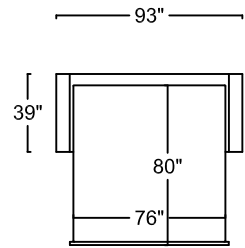

LAMBERT | 114

BACK: LOOSE BOXED PILLOW WITH WELT DETAIL

SEAT: LOOSE BOXED CUSHION WITH WELT DETAIL

SLEEPER OPS 3 / SLEEP SURRENDER:
HIGH DENSITY AND MEMORY FOAM
SOLID MATTRESS, WITH WOOD
DECKING

LEGS: WOOD TAPERED

AVAILABLE WOOD FINISHES:

- NATURAL
- WALNUT
- JAVA
- FRENCH GREY
- COFFEE BEAN
- BLACK
- ASH

KING SOFA SLEEPER
L378-114K-1 (LEATHER)
F378-114K-1 (FABRIC)