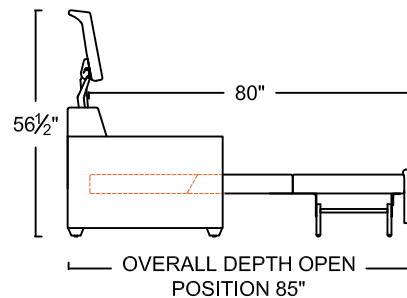

ONE ARM SOFA WITH RETURN
*SHOWING AS LEFT
L183-114L-1 (LEATHER LEFT ARM)
F183-114L-1 (FABRIC LEFT ARM)
L183-114R-1 (LEATHER RIGHT ARM)
F183-114R-1 (FABRIC RIGHT ARM)

SCALE: 1/8" = 1'-0". L OR R REFER TO LEFT- OR RIGHT- FACING, AS DETERMINED BY FACING THE PIECE.