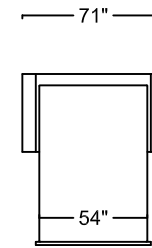

FULL SOFA SLEEPER
L378-114F-1 (LEATHER)
F378-114F-1 (FABRIC)