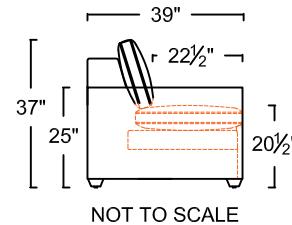

ONE ARM SOFA WITH RETURN
*SHOWING AS LEFT
L183-114L-1 (LEATHER LEFT ARM)
F183-114L-1 (FABRIC LEFT ARM)
L183-114R-1 (LEATHER RIGHT ARM)
F183-114R-1 (FABRIC RIGHT ARM)

SCALE: 1/8" = 1'-0". L OR R REFER TO LEFT- OR RIGHT- FACING, AS DETERMINED BY FACING THE PIECE.