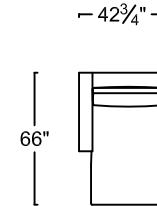

ONE ARM CHAISE
*SHOWING AS LEFT
L146-114L-1 (LEATHER LEFT ARM)
F146-114L-1 (FABRIC LEFT ARM)
L146-114R-1 (LEATHER RIGHT ARM)
F146-114R-1 (FABRIC RIGHT ARM)