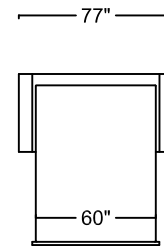

QUEEN SOFA SLEEPER
L378-114Q-1 (LEATHER)
F378-114Q-1 (FABRIC)