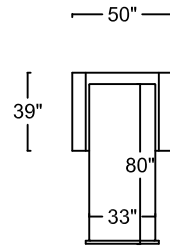

COT CHAIR SLEEPER
L318-114C-1 LEATHER
F318-114C-1 FABRIC