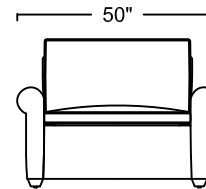

QUEEN SOFA SLEEPER
L378-114Q-1 (LEATHER)
F378-114Q-1 (FABRIC)

FULL SOFA SLEEPER
L378-114F-1 (LEATHER)
F378-114F-1 (FABRIC)

TWIN CHAIR SLEEPER
L327-114T-1 (LEATHER)
F327-114T-1 (FABRIC)

COT CHAIR SLEEPER
L318-114C-1 LEATHER
F318-114C-1 FABRIC

ONE ARM QUEEN SOFA SLEEPER
*SHOWING AS LEFT
L378-114QL-1 (LEATHER LEFT ARM)
F378-114QL-1 (FABRIC LEFT ARM)
L378-114QR-1 (LEATHER RIGHT ARM)
F378-114QR-1 (FABRIC RIGHT ARM)

ONE ARM CHAISE
*SHOWING AS LEFT
L146-114L-1 (LEATHER LEFT ARM)
F146-114L-1 (FABRIC LEFT ARM)
L146-114R-1 (LEATHER RIGHT ARM)
F146-114R-1 (FABRIC RIGHT ARM)

ONE ARM SOFA WITH RETURN
*SHOWING AS LEFT
L183-114L-1 (LEATHER LEFT ARM)
F183-114L-1 (FABRIC LEFT ARM)
L183-114R-1 (LEATHER RIGHT ARM)
F183-114R-1 (FABRIC RIGHT ARM)

SCALE: 1/8" = 1'-0". L OR R REFER TO LEFT- OR RIGHT- FACING, AS DETERMINED BY FACING THE PIECE.