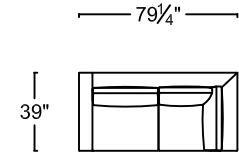

QUEEN SOFA SLEEPER
L378-114Q-1 (LEATHER)
F378-114Q-1 (FABRIC)

FULL SOFA SLEEPER
L378-114F-1 (LEATHER)
F378-114F-1 (FABRIC)

TWIN CHAIR SLEEPER
L327-114T-1 (LEATHER)
F327-114T-1 (FABRIC)

COT CHAIR SLEEPER
L318-114C-1 LEATHER
F318-114C-1 FABRIC

ONE ARM SOFA WITH RETURN
*SHOWING AS LEFT
L183-114L-1 (LEATHER LEFT ARM)
F183-114L-1 (FABRIC LEFT ARM)
L183-114R-1 (LEATHER RIGHT ARM)
F183-114R-1 (FABRIC RIGHT ARM)

SCALE: 1/8" = 1'-0". L OR R REFER TO LEFT- OR RIGHT- FACING, AS DETERMINED BY FACING THE PIECE.