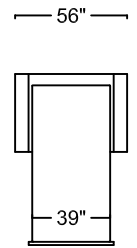

TWIN CHAIR SLEEPER
L327-114T-1 (LEATHER)
F327-114T-1 (FABRIC)