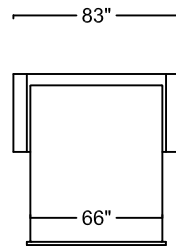

QUEEN PLUS SOFA SLEEPER
L378-114P-1 (LEATHER)
F378-114P-1 (FABRIC)