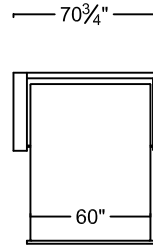

QUEEN SOFA SLEEPER
L378-114Q-1 (LEATHER)
F378-114Q-1 (FABRIC)

FULL SOFA SLEEPER
L378-114F-1 (LEATHER)
F378-114F-1 (FABRIC)

TWIN CHAIR SLEEPER
L327-114T-1 (LEATHER)
F327-114T-1 (FABRIC)

COT CHAIR SLEEPER
L318-114C-1 LEATHER
F318-114C-1 FABRIC

ONE ARM SOFA WITH RETURN
*SHOWING AS LEFT
L183-114L-1 (LEATHER LEFT ARM)
F183-114L-1 (FABRIC LEFT ARM)
L183-114R-1 (LEATHER RIGHT ARM)
F183-114R-1 (FABRIC RIGHT ARM)

SCALE: 1/8" = 1'-0". L OR R REFER TO LEFT- OR RIGHT- FACING, AS DETERMINED BY FACING THE PIECE.