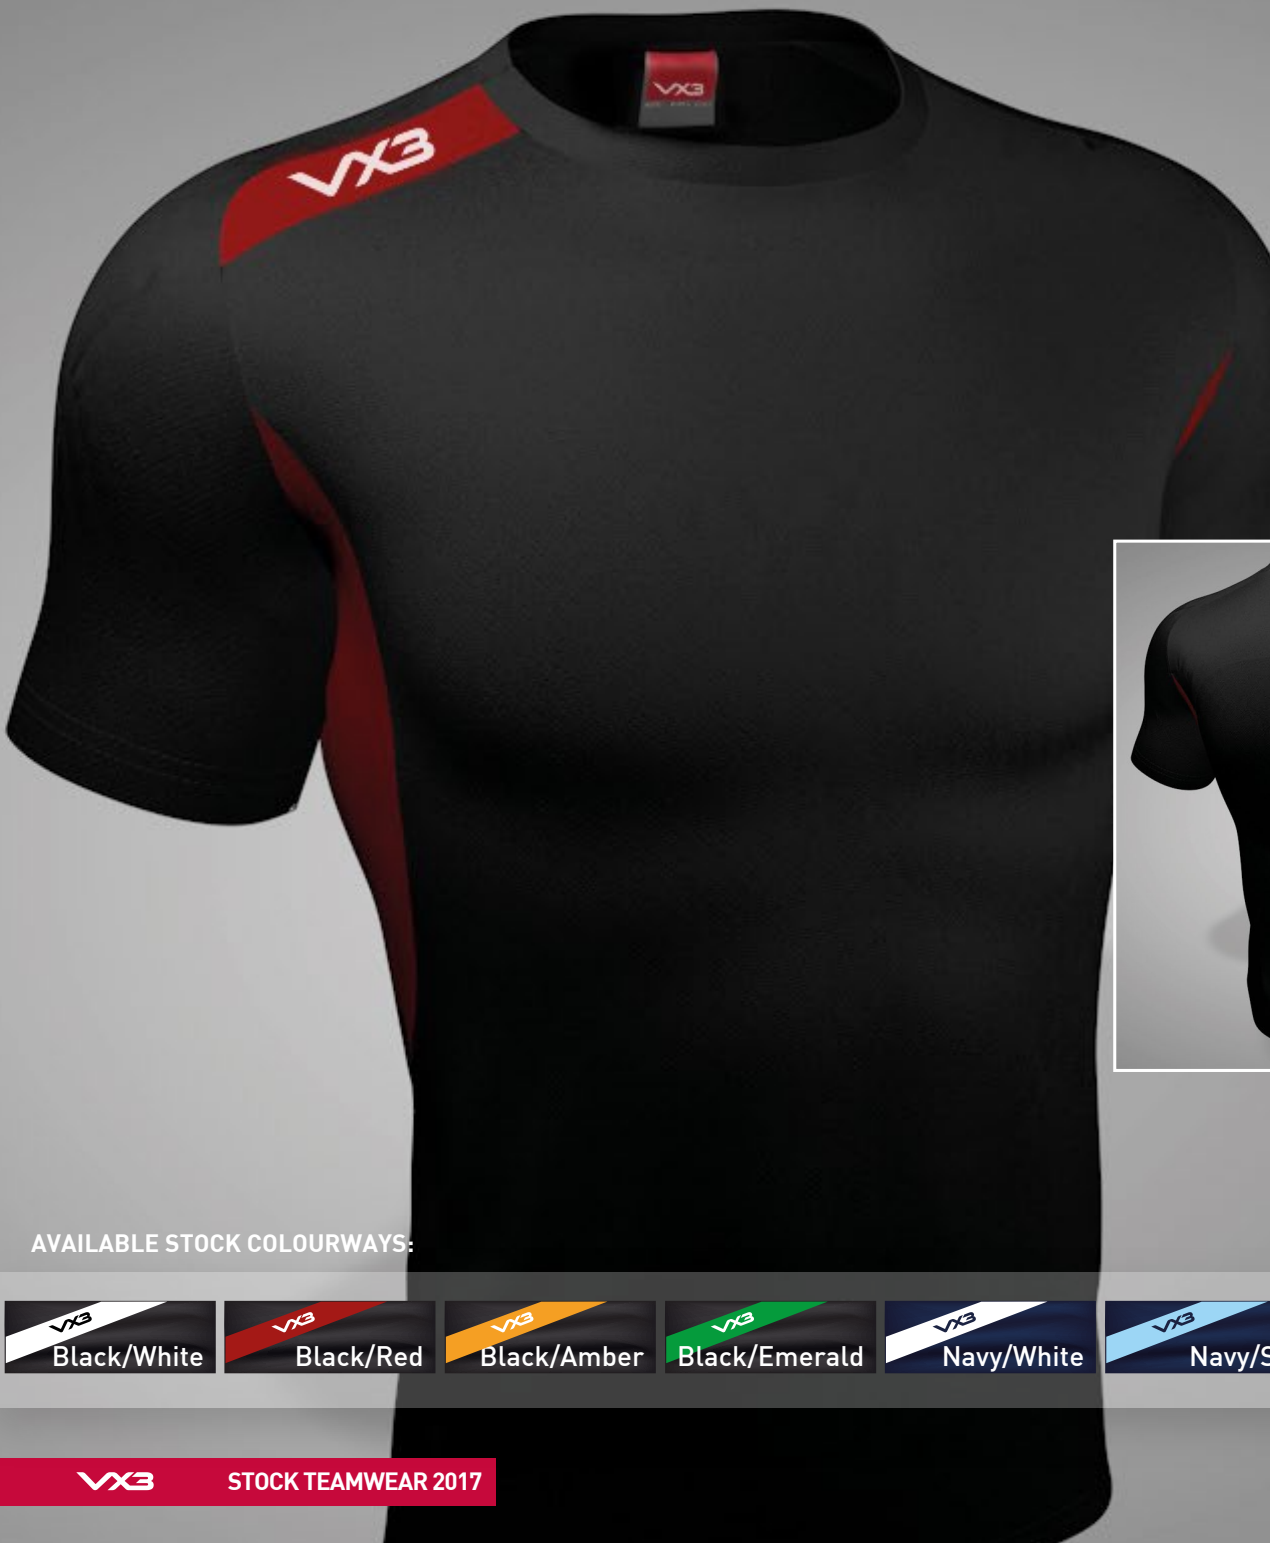

TEAM TECH TEE

VXTTS

Adult Price £14.00 (inc VAT)

Juniors Price* £11.00

TXV0825/C0770

Available in sizes:

*SB, *MB, *LB, *XLB, XS, S, M, L, XL, 2XL, 3XL, 4XL

Fabric: Polyester Microdot

- Ergonomic saddle shaped shoulder for improved fit
- Soft handle / high performance fabric.
- Branding free chest area for initials / squad numbers / sponsors / club crest
- Flat lock seams for next to skin comfort
- Quick dry wicking properties

AVAILABLE STOCK COLOURWAYS: