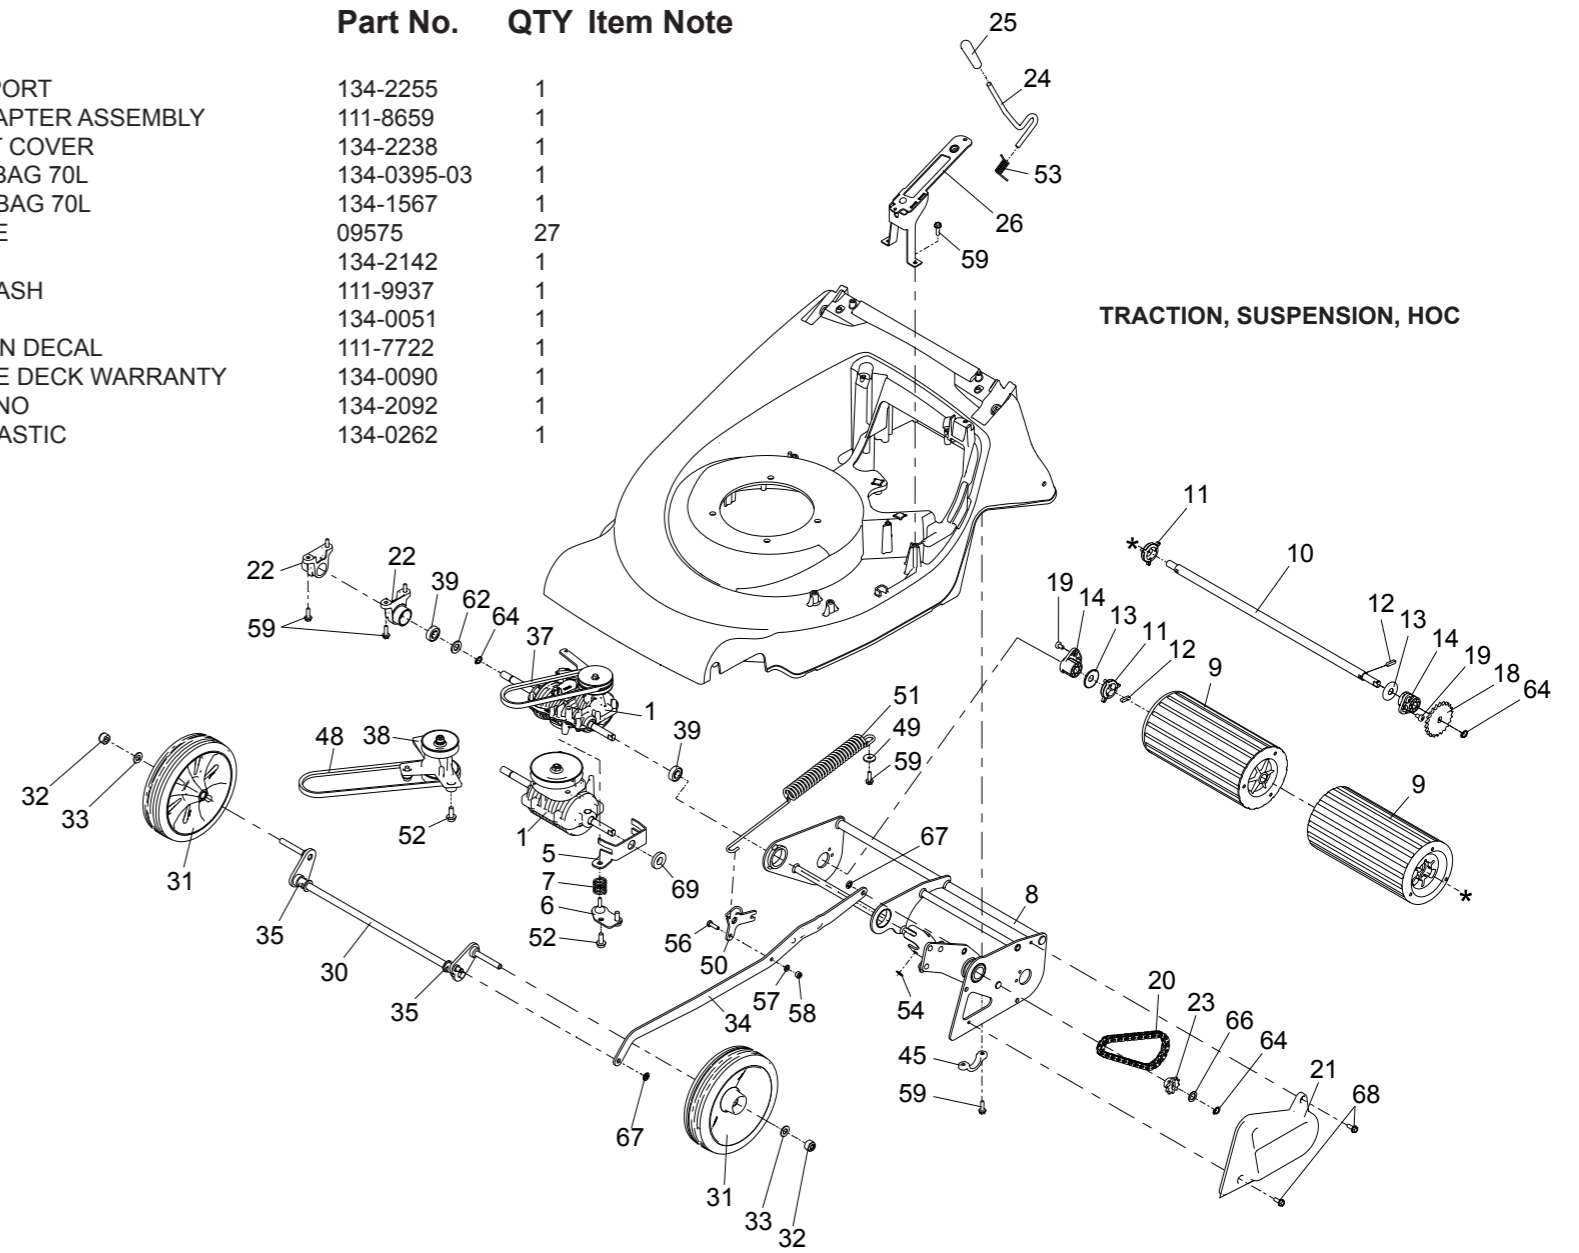

TRACTION, SUSPENSION, HOC

TRACTION, SUSPENSION, HOC

Item No	Description	Part No.	QTY	Item Note
1	MV500 GEARBOX	134-0374	1	
5	PIVOT PLATE BRACKET	134-2279	1	
6	GEARBOX BRACKET ASSEMBLY	134-2209	1	
7	GEARBOX MOUNTING SPRING	111-8587	1	
8	REAR AXLE FRAME ASSEMBLY	134-0337-03	1	
9	ROLLER HALF ASSEMBLY	134-2244	2	
10	ROLLER SHAFT	134-0344	1	
11	DRIVE CAM	134-2924	2	
12	DRIVE KEY	134-2034	2	
13	THRUST WASHER	111-8602	2	
14	BEARING	134-0049	2	
18	SPROCKET 22T	134-3806	1	
19	SCREW TAPTITE	134-0050	4	
20	CHAIN 46 PITCHES	134-0355	1	
21	CHAIN COVER	134-0372	1	
22	REAR FRAME BEARING MOUNT	134-0393	2	
23	SPROCKET 10T	134-3805	1	
24	LEVER HOC	111-8705	1	
25	KNOB HOC	480134	1	
26	HOC TOWER ASSEMBLY	134-2232	1	
30	56 FRONT AXLE ASSEMBLY	134-2236	1	
31	WHEEL PVC TYRE	111-8858	2	
32	NUT	09447	2	
33	WASHER PLAIN	09479	2	

TRACTION, SUSPENSION, HOC

Item No	Description	Part No.	QTY	Item Note
34	CONNECTING ROD ASSEMBLY	134-0365	1	
35	BEARING AXLE FRONT	410069	2	
37	V BELT	134-2622	1	
38	JACK SHAFT ASSY	134-2848	1	
39	BEARING BALL	134-2889	2	
45	REAR AXLE SUPPORT	111-8670	1	
48	V BELT	134-0351	1	
49	WASHER	09263	1	
50	SPRING LOAD LEVER	134-2254	1	
51	SPRING COUNTER BALANCE	134-2287	1	
52	SCREW TAPTITE	134-2299	5	
53	SPRING TORSION HOC	480132	1	
54	GRIP FIX	04020	1	
56	SCREW HH	09363	1	
57	WASHER PLAIN	09472	1	
58	NUT NYLOC	09544	1	
59	SCREW TAPTITE	09575	10	
62	WASHER THRUST	134-2623	1	
64	CIRCLIP EXTERNAL HD	134-0254	3	
66	THRUST WASHER	111-8216	1	
67	WASHER STARLOCK	0201086	2	
68	SCREW	09365	2	
69	SPACER GEARBOX BRACKET	134-3772	1