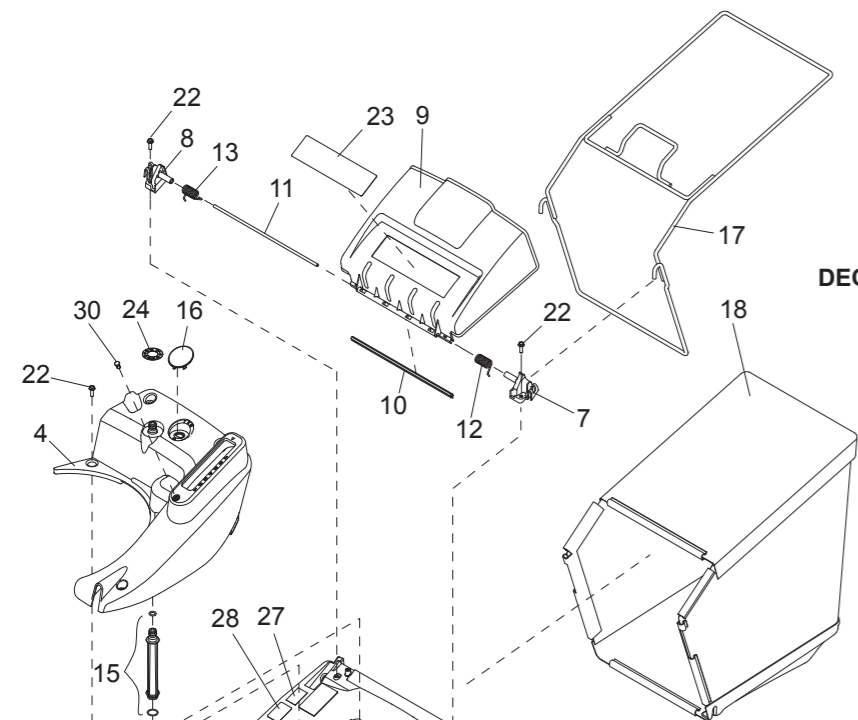

DECK & GRASSBAG

Item No	Description	Part No.	QTY	Item Note
1	HARRIER 56 DECK	134-0332-08	1	
2	FRONT FINIS	134-0333	1	
3	THROW PLATE	134-0334	1	
4	TOP TRIM	134-0335	1	
5	BELT COVER	134-0336	1	
6	BELT COVER	134-2208-03	1	
7	DEFLECTOR MOUNT LEFT	111-8541	1	
8	DEFLECTOR MOUNT RIGHT	111-8542	1	
9	REAR DEFLECTOR	111-8647	1	
10	REAR DEFLECTOR SEAL	111-8648	1	
11	DEFLECTOR ROD	111-8728	1	
12	DEFLECTOR SPRING LEFT	111-8543	1	
13	DEFLECTOR SPRING RIGHT	111-8544	1	

DECK & GRASSBAG

Item No	Description	Part No.	QTY	Item Note
14	CON ROD SUPPORT	134-2255	1	
15	WASHPORT ADAPTER ASSEMBLY	111-8659	1	
16	TOP TRIM PORT COVER	134-2238	1	
17	FRAME GRASSBAG 70L	134-0395-03	1	
18	FABRIC GRASSBAG 70L	134-1567	1	
22	SCREW TAPTITE	09575	27	
23	DECAL SAFETY	134-2142	1	
24	DECAL EASY WASH	111-9937	1	
25	LOGO HAYTER	134-0051	1	
27	MADE IN BRITAIN DECAL	111-7722	1	
28	DECAL LIFETIME DECK WARRANTY	134-0090	1	
29	DECAL SERIAL NO	134-2092	1	
30	PUSH RIVET PLASTIC	134-0262	1	

DECK & GRASSBAG