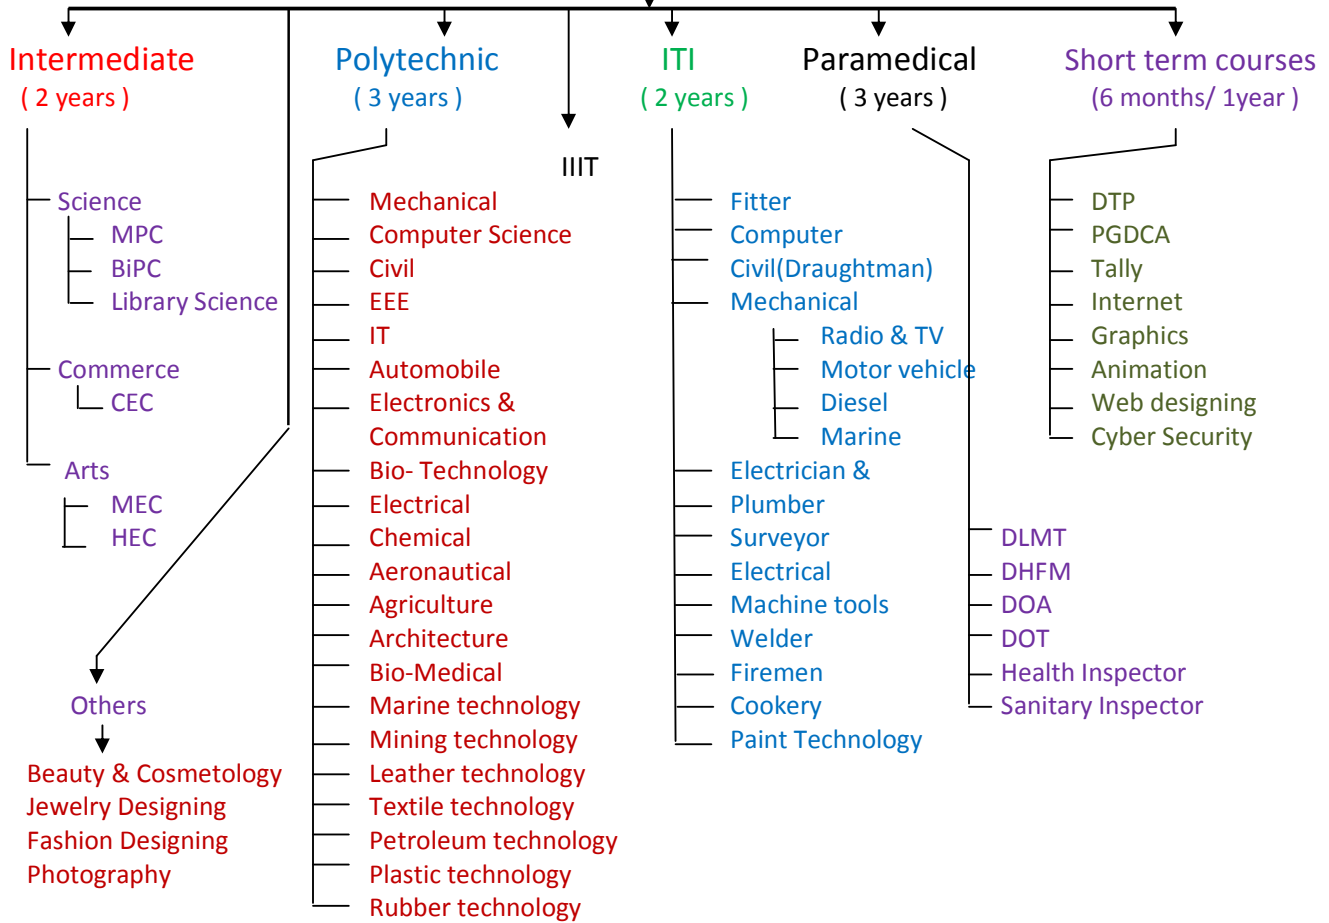

What Next ?

After 10th class

Examinations

Exam	Website
APRJC	www.aprs.cgg.gov.in
Polytechnic Entrance	www.appolitechnic.nic

Govt. Jobs

VRA
 Military
 AW (Female)
 Driving Posts

What Next ?

After Intermediate

Engineering

(4 Years)
BE / B. Tech

Eligible
MPC

Entrance Tests
EAMCET,
IIT, AIEEE,
BITSAT ..etc

- CSE
- IT
- ECE
- EEE
- Civil Eng
- Mechanical Eng
- Chemical Eng
- Aeronautical Eng
- Aerospace Eng
- Agricultural Eng
- Automobile Eng
- Bio-medical Eng
- Bio-technology Eng
- Ceramic Eng
- Industrial Eng
- Environmental Eng
- Marine Eng
- Mining Eng
- Silk & Textile Eng