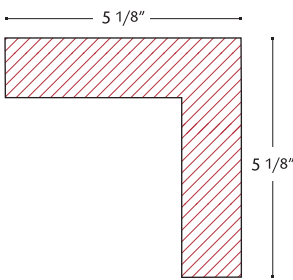

Trim Specifications

TRIM DIMENSIONS (random lengths)

NOMINAL	ACTUAL
2 x 4	1 1/4" x 3 1/2"
2 x 5	1 1/4" x 4 1/4"
2 x 6	1 1/4" x 5 1/2"
2 x 8	1 1/4" x 7"
2 x 10	1 1/4" x 9"

NOMINAL	ACTUAL
1 x 2	1 1/16" x 1 5/8"
1 x 3	1 1/16" x 2 1/2"
1 x 4	1 1/16" x 3 1/2"
1 x 5	1 1/16" x 4 3/4"
1 x 6	1 1/16" x 5 1/2"
1 x 8	1 1/16" x 7"
1 x 10	1 1/16" x 9"

TRIM PROFILES

INSIDE CORNER

1 PIECE CORNER

SILL TRIM

DRIP CAP/CROWN

SKIRT BOARD

All corners supplied in 10 foot lengths.

FINGERJOINT TRIM PROFILES