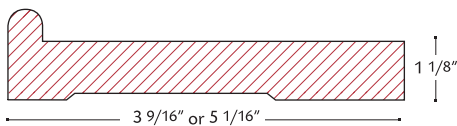

FINGERJOINT TRIM PROFILES

CASING