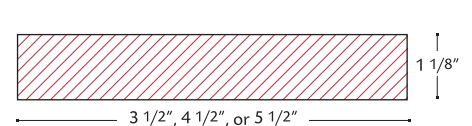

Trim Specifications

TRIM DIMENSIONS (random lengths)

NOMINAL	ACTUAL
2 x 4	1 1/4" x 3 1/2"
2 x 5	1 1/4" x 4 1/4"
2 x 6	1 1/4" x 5 1/2"
2 x 8	1 1/4" x 7"
2 x 10	1 1/4" x 9"

NOMINAL	ACTUAL
1 x 2	1 1/16" x 1 5/8"
1 x 3	1 1/16" x 2 1/2"
1 x 4	1 1/16" x 3 1/2"
1 x 5	1 1/16" x 4 3/4"
1 x 6	1 1/16" x 5 1/2"
1 x 8	1 1/16" x 7"
1 x 10	1 1/16" x 9"

TRIM PROFILES

All corners supplied in 10 foot lengths.

FINGERJOINT TRIM PROFILES

TRIM