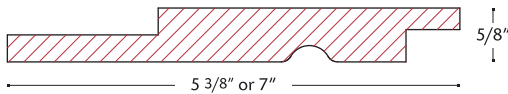

Siding Specifications

TRADITIONAL RABBETED BEVEL

TRADITIONAL COVE

TRADITIONAL V JOINT

CHANNEL

CLAPBOARD

BOARD & BATTEN

Species