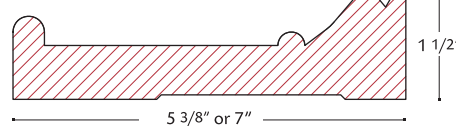

Trim Specifications

TRIM DIMENSIONS (random lengths)

NOMINAL	ACTUAL
2 x 4	1 1/4" x 3 1/2"
2 x 5	1 1/4" x 4 1/4"
2 x 6	1 1/4" x 5 1/2"
2 x 8	1 1/4" x 7"
2 x 10	1 1/4" x 9"

NOMINAL	ACTUAL
1 x 2	1 1/16" x 1 5/8"
1 x 3	1 1/16" x 2 1/2"
1 x 4	1 1/16" x 3 1/2"
1 x 5	1 1/16" x 4 3/4"
1 x 6	1 1/16" x 5 1/2"
1 x 8	1 1/16" x 7"
1 x 10	1 1/16" x 9"

TRIM PROFILES

All corners supplied in 10 foot lengths.

FINGERJOINT TRIM PROFILES

HEADER