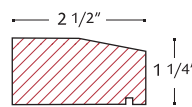

Trim Specifications

TRIM DIMENSIONS (random lengths)

NOMINAL	ACTUAL
2 x 4	1 1/4" x 3 1/2"
2 x 5	1 1/4" x 4 1/4"
2 x 6	1 1/4" x 5 1/2"
2 x 8	1 1/4" x 7"
2 x 10	1 1/4" x 9"

NOMINAL	ACTUAL
1 x 2	1 1/16" x 1 5/8"
1 x 3	1 1/16" x 2 1/2"
1 x 4	1 1/16" x 3 1/2"
1 x 5	1 1/16" x 4 3/4"
1 x 6	1 1/16" x 5 1/2"
1 x 8	1 1/16" x 7"
1 x 10	1 1/16" x 9"

TRIM PROFILES

INSIDE CORNER

1 PIECE CORNER

SILL TRIM

DRIP CAP/CROWN

SKIRT BOARD

All corners supplied in 10 foot lengths.

FINGERJOINT TRIM PROFILES