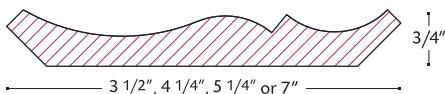

Trim Specifications

TRIM DIMENSIONS (random lengths)

NOMINAL	ACTUAL
2 x 4	1 1/4" x 3 1/2"
2 x 5	1 1/4" x 4 1/4"
2 x 6	1 1/4" x 5 1/2"
2 x 8	1 1/4" x 7"
2 x 10	1 1/4" x 9"

NOMINAL	ACTUAL
1 x 2	1 1/16" x 1 5/8"
1 x 3	1 1/16" x 2 1/2"
1 x 4	1 1/16" x 3 1/2"
1 x 5	1 1/16" x 4 3/4"
1 x 6	1 1/16" x 5 1/2"
1 x 8	1 1/16" x 7"
1 x 10	1 1/16" x 9"

TRIM PROFILES

INSIDE CORNER

1 PIECE CORNER

SILL TRIM

DRIP CAP/CROWN

SKIRT BOARD

All corners supplied in 10 foot lengths.

FINGERJOINT TRIM PROFILES

CASING

HEADER

TRIM

CROWN

Front and back cover: photos courtesy of Fox Harb'r Developments.

Cape Cod

Finished Wood Siding

1948 Hammonds Plains Road
Bedford, Nova Scotia
B4A 1A0 Canada
Tel: (902) 835-9629
Toll Free 1-(800) 565-7577
Fax: (902) 835-4467
www.capecodsiding.ca