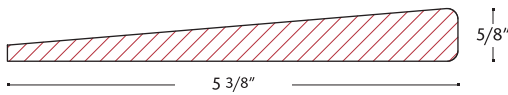

Siding Specifications

TRADITIONAL RABBETED BEVEL

TRADITIONAL COVE

TRADITIONAL V JOINT

CHANNEL

CLAPBOARD

BOARD & BATTEN

Species