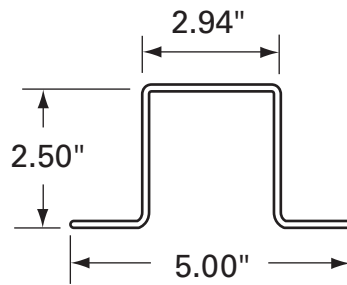

FLEET NUMBER: 035-578
REPLACEMENT FOR: STOUGHTON DOM. CONT. CONNECTOR POST
REPLACEMENT FOR: 02-14899-107-56

035-579

FLEET NUMBER: 035-579
REPLACEMENT FOR: STOUGHTON 2.5" STEEL NOSE POST W/JOGGLE X 110"
REPLACEMENT FOR: 01-12992-006 & 03-129991-

035-580