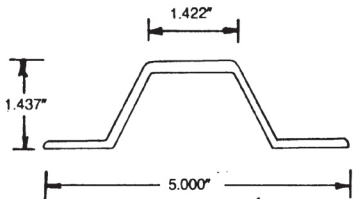

035-551-121

FLEET NUMBER: 035-551-121
REPLACEMENT FOR: POST STRICK S-33 X 120 BLANK
REPLACEMENT FOR: AA92C-0015-09-F1