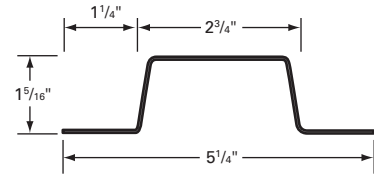

035-550

FLEET NUMBER: 035-550
REPLACEMENT FOR: POST STRICK 1.31" STL PUNCHED
REPLACEMENT FOR: AA63C-0742-19-00 & 02155