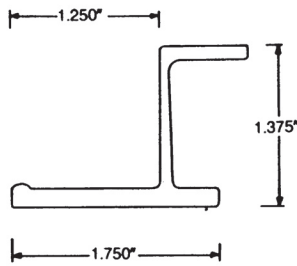

035-801

FLEET NUMBER: 035-801
REPLACEMENT FOR: POST UTILITY 1.38\" ALUM J
X 112\"
REPLACEMENT FOR: 1-6500-84