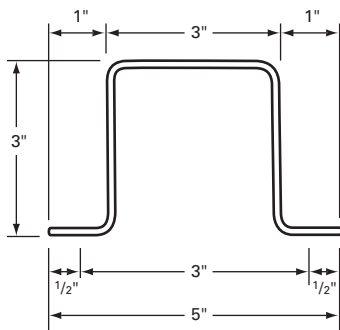

035-053

FLEET NUMBER: 035-053
REPLACEMENT FOR: POST FRONT BUDD 3" X 110"
REPLACEMENT FOR: A04C-24119