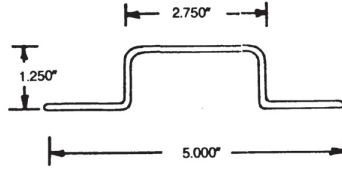

035-876

FLEET NUMBER: 035-876
REPLACEMENT FOR: POST WABASH USE 035-901
REPLACEMENT FOR: 01200069