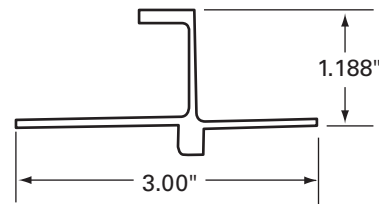

035-704

FLEET NUMBER: 035-704
REPLACEMENT FOR: TRAILMOBILE N/S CONN.
POST 120"
REPLACEMENT FOR: 90-4-2349-0-120