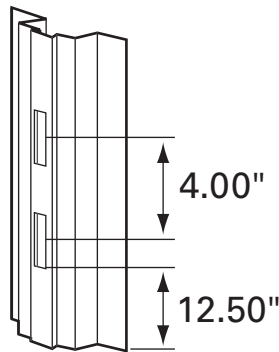

035-440-001

FLEET NUMBER: 035-440-001
REPLACEMENT FOR: MANAC 1.25" LOGISTIC "A-SLOT" POST 108"
REPLACEMENT FOR: 501-490