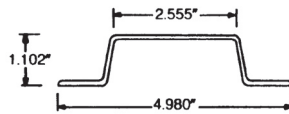

035-525

FLEET NUMBER: 035-525
REPLACEMENT FOR: POST CAP PINES X 120"
REPLACEMENT FOR: AE31000-1700