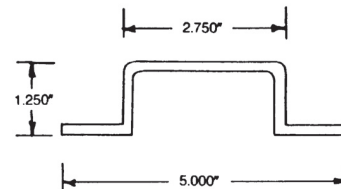

035-701

FLEET NUMBER: 035-701
REPLACEMENT FOR: POST ALUM HAT 1.25" X 112"
REPLACEMENT FOR: 90-4-483