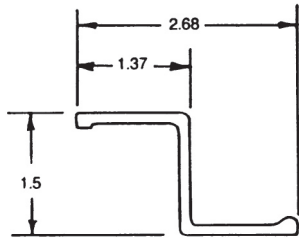

035-001

FLEET NUMBER: 035-001
REPLACEMENT FOR: POST "Z" X 1.5" USE 035-002
REPLACEMENT FOR: 3-35-0275

035-002

FLEET NUMBER: 035-002
REPLACEMENT FOR: POST "Z" ALUM. 1 3/8" X 108"
REPLACEMENT FOR: 14209,14211 & 1-6500-35