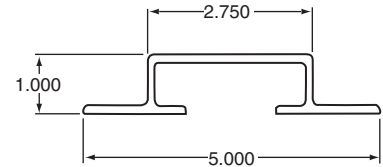

FLEET NUMBER: 035-577
REPLACEMENT FOR: STOUGHTON ALUM CONTAINER POST X 110"
REPLACEMENT FOR: 02-13352-110-00

035-578