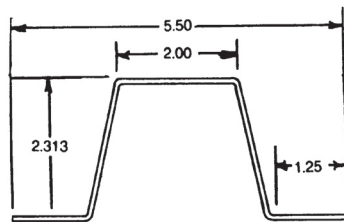

035-100

FLEET NUMBER: 035-100
REPLACEMENT FOR: POST FRT. DORSEY 2.31" STL
REPLACEMENT FOR: FR2806809