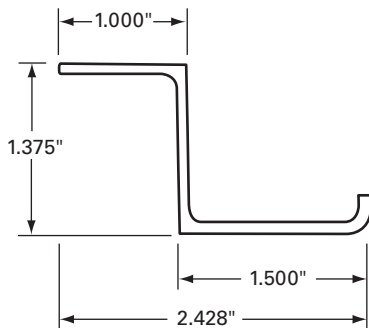

035-751

FLEET NUMBER: 035-751
REPLACEMENT FOR: POST MORGAN 1.38" STL."Z" X 108"
REPLACEMENT FOR: 6914211