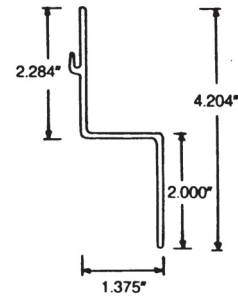

035-750

FLEET NUMBER: 035-750
REPLACEMENT FOR: POST MORGAN P&S VERT CONN X 108"
REPLACEMENT FOR: 00165