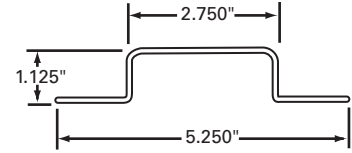

FLEET NUMBER: 035-559-001
REPLACEMENT FOR: STEEL POST 1.12" X 120" PUNCHED
REPLACEMENT FOR: AA63C-0644-90-00

035-575