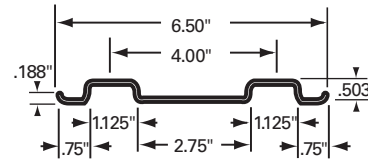

035-218

FLEET NUMBER: 035-218
REPLACEMENT FOR: G.D. POST .50" LOGISTIC A-SLOT X 107" - USE 035-301
REPLACEMENT FOR: 69104819