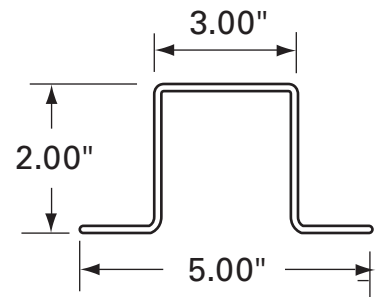

035-879

FLEET NUMBER: 035-879
REPLACEMENT FOR: WABASH STEEL NOSE POST (USE #035-905)
REPLACEMENT FOR: 04S00020