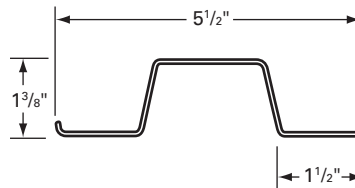

FLEET NUMBER: 035-576
REPLACEMENT FOR: POST STOUGHTON 1.38" STL PUNCHED X 110"
REPLACEMENT FOR: 03-06347-110-00

035-577