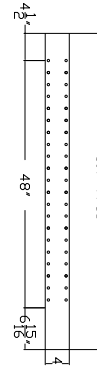

035-707-001

FLEET NUMBER: 035-707-001
REPLACEMENT FOR: T/M ULTRA PLATE PPW OUTER COVER POST X 110"
REPLACEMENT FOR: 6513-5-142-1166