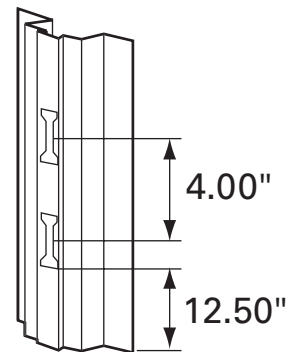

FLEET NUMBER: 035-904-001
REPLACEMENT FOR: 1.25" LOGISTIC "E-SLOT"
POST X 120"
REPLACEMENT FOR: UNIVERSAL