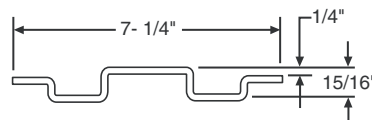

035-703

FLEET NUMBER: 035-703
REPLACEMENT FOR: T/M PCST .94" LOGISTIC
E-SLOT X 106.88"
REPLACEMENT FOR: 9513-5-114-1166-E12