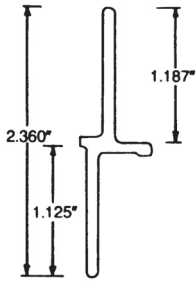

035-756

FLEET NUMBER: 035-756
REPLACEMENT FOR: POST MORGAN FRP HORZ
CONN
REPLACEMENT FOR: 00146