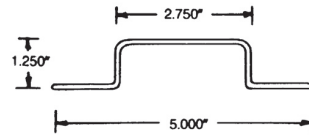

FLEET NUMBER: 035-900
REPLACEMENT FOR: POST STL. 1.25" X 110" BLANK
REPLACEMENT FOR: UNIVERSAL

035-901