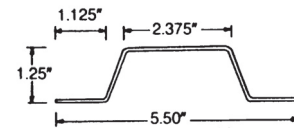

035-101

FLEET NUMBER: 035-101
REPLACEMENT FOR: POST DORSEY 1.25" STL PUNCHED X 112"
REPLACEMENT FOR: 1210513 & 1208829