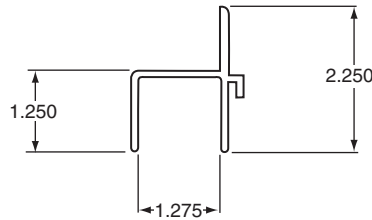

035-590

FLEET NUMBER: 035-590
REPLACEMENT FOR: SUPREME "VA" CONNECTOR
POST X 108"
REPLACEMENT FOR: 002041008 & 002041000