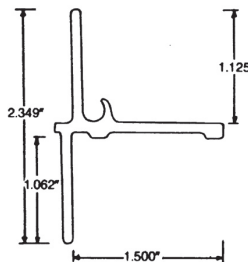

035-752

FLEET NUMBER: 035-752
REPLACEMENT FOR: POST MORGAN P & S HORZ CONN
REPLACEMENT FOR: 14141 & 14142