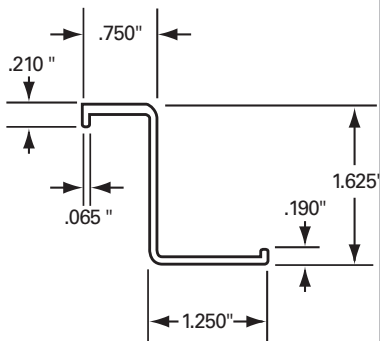

035-204

FLEET NUMBER: 035-204
REPLACEMENT FOR: G.D. SUPERSEAL POST 1.625" ALUM. "Z" X 113.5"
REPLACEMENT FOR: 004-G7793X-01920