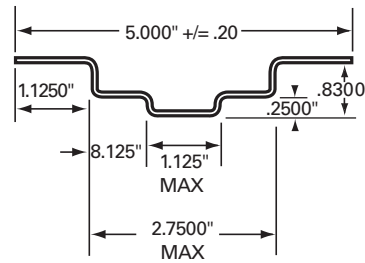

035-205

FLEET NUMBER: 035-205
REPLACEMENT FOR: G.D. POST .83" LOGISTIC A-SLOT X 110"
REPLACEMENT FOR: 69103072