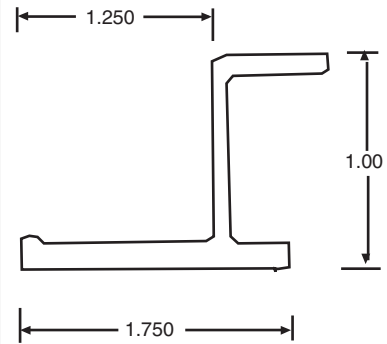

035-802

FLEET NUMBER: 035-802
REPLACEMENT FOR: POST UTILITY 1\" ALUM. J
X 113.12\"
REPLACEMENT FOR: 1-6500-110 & 1-6500-157