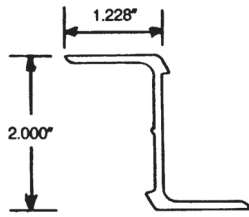

035-200

FLEET NUMBER: 035-200
REPLACEMENT FOR: POST GREAT DANE 2" ALUM "Z" X 112"
REPLACEMENT FOR: 70092