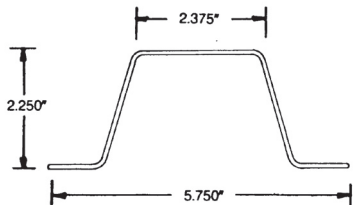

035-155

FLEET NUMBER: 035-155
REPLACEMENT FOR: POST FRT. FRUE. 2.25" X 110"
REPLACEMENT FOR: WCE-7722-12