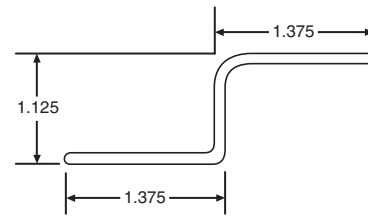

035-203

FLEET NUMBER: 035-203
REPLACEMENT FOR: POST GREAT DANE 1.12" STL "Z" X 110"
REPLACEMENT FOR: 01300 & 08912