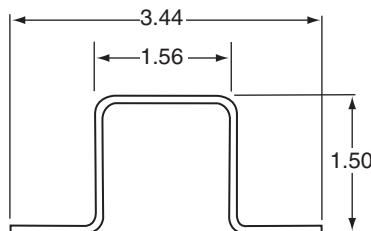

035-103

FLEET NUMBER: 035-103
REPLACEMENT FOR: DORSEY N/S 1.5" STEEL NOSE POST X 116"
REPLACEMENT FOR: FR30778