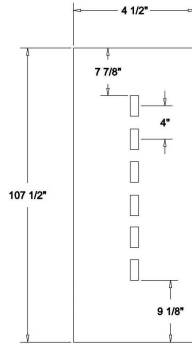

035-304

FLEET NUMBER: 035-304
REPLACEMENT FOR: HYUNDAI COMP. PLATE INNER LOGISTIC POST
REPLACEMENT FOR: 10020374