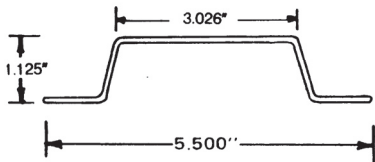

035-152

FLEET NUMBER: 035-152
REPLACEMENT FOR: POST FRUE ALUM. HAT X 108"
REPLACEMENT FOR: STK-20522-108