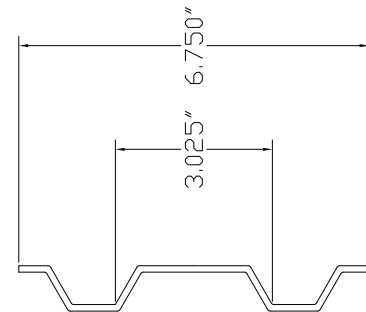

035-807

FLEET NUMBER: 035-807
REPLACEMENT FOR: UTILITY .75\" DEEP A-SLOT
LOGISTIC POST X 110.187
REPLACEMENT FOR: 3-6512-047