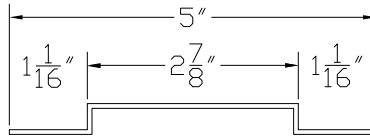

035-707

FLEET NUMBER: 035-707
REPLACEMENT FOR: T/M ULTRA PLATE INNER LOGISTIC POST, 6" CENTERS X 107.44"
REPLACEMENT FOR: 7513-5-037-1166