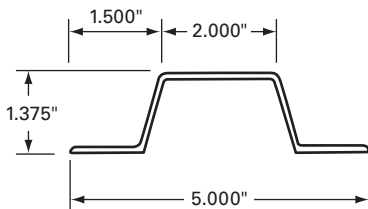

FLEET NUMBER: 035-575
REPLACEMENT FOR: POST STOUGHTON 1.38" ALUM X 110"
REPLACEMENT FOR: 02-04793-110-00

035-576