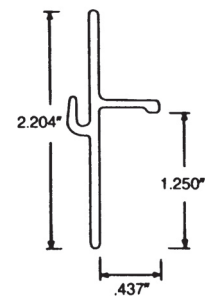

035-754

FLEET NUMBER: 035-754
REPLACEMENT FOR: POST MORGAN FRP VERT CONN
REPLACEMENT FOR: 001481

CALL TOLL FREE!
OR VISIT: www.fleetwarehouse.com

800-523-6668 – Nationwide
FAX #: 215-443-8491
Email: info@fleetwarehouse.com