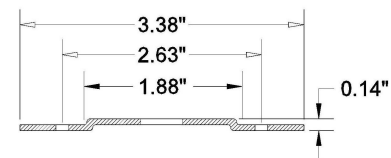

035-865-001

FLEET NUMBER: 035-865-001
REPLACEMENT FOR: VANGUARD COMP. PLATE
PPW OUTER COVER POST X 104.25\"
REPLACEMENT FOR: PST00055