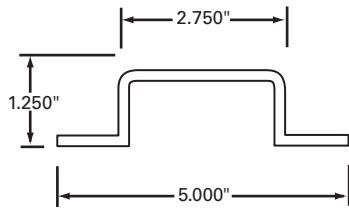

TRAILER POSTS

035-875

FLEET NUMBER: 035-875
REPLACEMENT FOR: POST WABASH USE 035-701
REPLACEMENT FOR: E468114