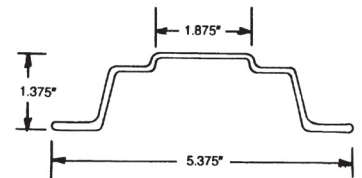

035-157

FLEET NUMBER: 035-157
REPLACEMENT FOR: POST CAP FRUE. DOUBLE HAT X 108"
REPLACEMENT FOR: STK-21001-108