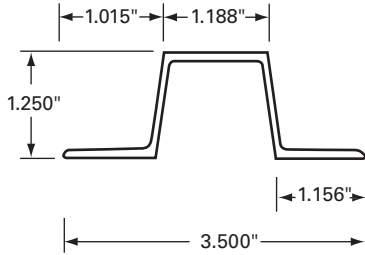

TRAILER POSTS

035-125

FLEET NUMBER: 035-125
REPLACEMENT FOR: POST DURALITE 1.25" STEEL
REPLACEMENT FOR: 01097