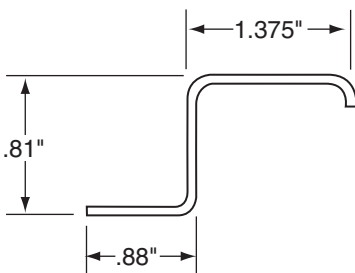

035-825

FLEET NUMBER: 035-825
REPLACEMENT FOR: UTILIMASTER FRP CONNEC-
TOR POST
REPLACEMENT FOR: 228811122