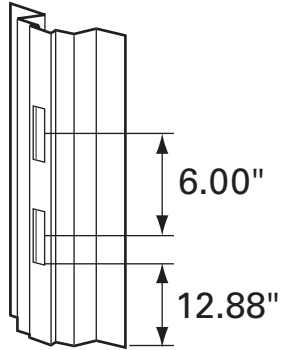

TRAILER POSTS

035-558

FLEET NUMBER: 035-558
REPLACEMENT FOR: STRICK .75" LOGISTIC "A-SLOT" POST 107.25"
REPLACEMENT FOR: 27137 & 46230

035-559