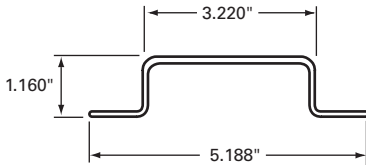

035-506

FLEET NUMBER: 035-506
REPLACEMENT FOR: MONON CAP POST X 120" FOR #035-505
REPLACEMENT FOR: AI041400-0-P