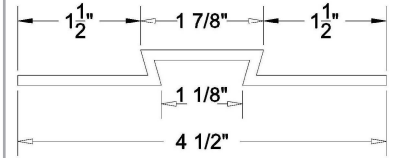

035-304-001

FLEET NUMBER: 035-304-001
REPLACEMENT FOR: HYUNDAI COMP. PLATE OUTER COVER POST - PPW
REPLACEMENT FOR: 20042481