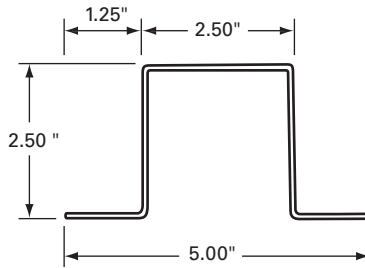

035-202

FLEET NUMBER: 035-202
REPLACEMENT FOR: POST FRT. GREAT DANE 2.5" STL W/JOGGLE X 110"
REPLACEMENT FOR: 09432JBH