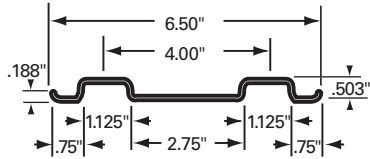

035-301

FLEET NUMBER: 035-301
REPLACEMENT FOR: HYUNDAI SIDE POST - LOGISTIC A SLOT X 110"
REPLACEMENT FOR: 10011202