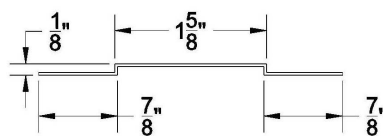

035-865

FLEET NUMBER: 035-865
REPLACEMENT FOR: VANGUARD COMP. PLATE
INNER LOGISTIC POST X 104.25\"
REPLACEMENT FOR: PST00056