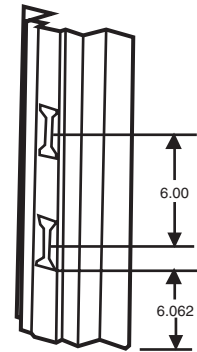

035-154-001

FLEET NUMBER: 035-154-001
REPLACEMENT FOR: POST FRUE. STL DOUBLE HAT LOGISTIC X 108"
REPLACEMENT FOR: WCC-9088-108