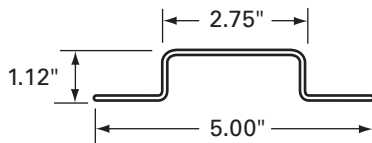

035-805

FLEET NUMBER: 035-805
REPLACEMENT FOR: UTILITY \"PARA.\" 1.12\" LOGIS-
TIC \"A-SLOT\" POST X 106.38\"
REPLACEMENT FOR: 3-6512-026