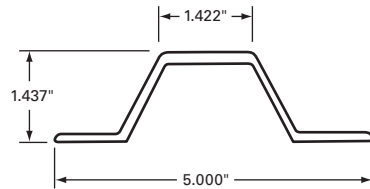

035-552

FLEET NUMBER: 035-552
REPLACEMENT FOR: POST STRICK S-37 USE 035-551-121
REPLACEMENT FOR: AA63C-0609-28-00