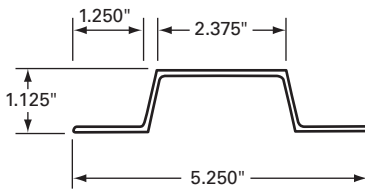

035-650

FLEET NUMBER: 035-650
REPLACEMENT FOR: POST ALUM HAT 1.12" X 110"
USE 035-525
REPLACEMENT FOR: AE31000