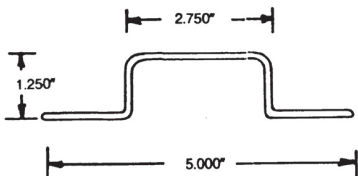

FLEET NUMBER: 035-901
REPLACEMENT FOR: POST STL. 1.25" X 110
PUNCHED
REPLACEMENT FOR: UNIVERSAL

035-902