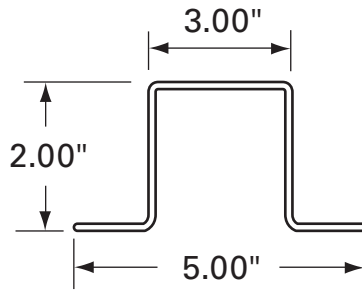

035-806

FLEET NUMBER: 035-806
REPLACEMENT FOR: UTILITY \"PARA.\" STEEL NOSE
POST (USE#035-905)
REPLACEMENT FOR: 3-6512-036 & 3-6512-042