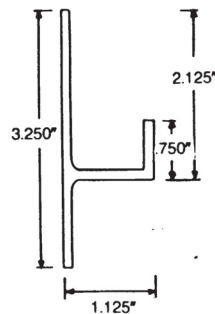

035-700

FLEET NUMBER: 035-700
REPLACEMENT FOR: POST T/M RADIUS CONN. X
110" - USE 035-704
REPLACEMENT FOR: 90-4-1081