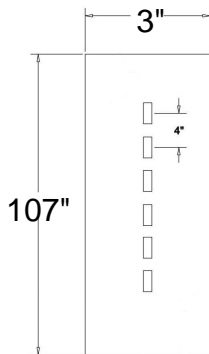

035-220

FLEET NUMBER: 035-220
REPLACEMENT FOR: GREAT DANE COMP. PLATE INNER LOGISTIC POST
REPLACEMENT FOR: 40915179