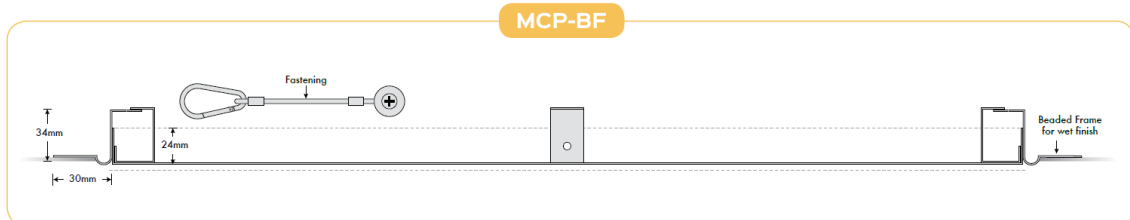

Sizes in mm: 200x200, 300x300, 350x350, 450x450, 550x550, 600x600, 900x600

FPP-BF

Suite 1 First Floor, Belgrade Business Centre,  
64 Denington Road, Wellingborough, Northants, NN8 2QH  
F: 01933 583 012 E: Sales@K10-420.co.uk

Sizes in mm: Ø (Diameter) 150, 200, 300, 450, 600

Suite 1 First Floor, Belgrade Business Centre,  
64 Denington Road, Wellingborough, Northants, NN8 2QH  
F: 01933 583 012 E: Sales@K10-420.co.uk

Call on: 01933 583 011 or visit us at: [www.K10-420.co.uk](http://www.K10-420.co.uk)