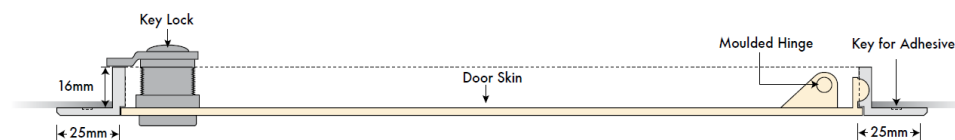

# PLASTIC PANEL

PP

PP-Keylock

- White hinged plastic access panel
- The most economical solution for access to services
- Guaranteed not to sag in ceilings
- Only 16mm deep
- Snap friction open/close removable door
- Key lock option available in all sizes
- UV stable colourfast masterbatch
- Available in 8 sizes as below

Sizes in mm: 150x100, 150x150, 230x150, 200x200, 300x300, 350x350, 450x450, 560x560

PP

PP-Keylock

Suite 1 First Floor, Belgrade Business Centre,  
64 Denington Road, Wellingborough, Northants, NN8 2QH  
F: 01933 583 012 E: Sales@K10-420.co.uk