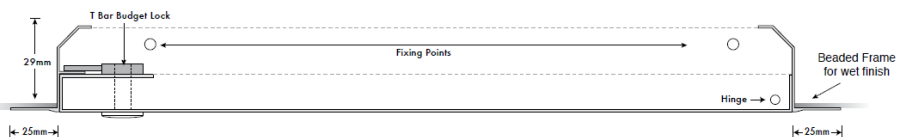

# SLIM PANEL

SP-PF

SP-BF

- Standard 30mm deep frame, metal faced access panel.
- Picture frame (SP-PF) or beaded frame (SP-BF) available
- Suitable for both walls and ceilings
- Budget lock as standard with other options also available
- White powder coated in RAL 9010 with 20% gloss
- 9 standard stock sizes as below

Sizes in mm: 150x150, 200x200, 300x300, 350x350, 450x450, 550x550, 600x600, 900x600, 1200x600

SP-PF

SP-BF

Suite 1 First Floor, Belgrade Business Centre,  
64 Denington Road, Wellingborough, Northants, NN8 2QH  
F: 01933 583 012 E: Sales@K10-420.co.uk  
Call on: 01933 583 011 or visit us at: [www.K10-420.co.uk](http://www.K10-420.co.uk)