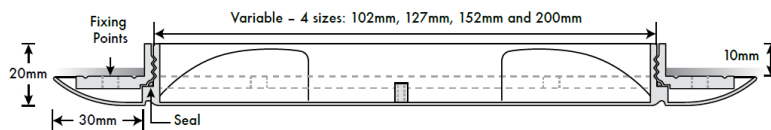

## PLASTIC CIRCULAR PANEL

www.k10-420.co.uk

PCP

- White semi-gloss finish
- Plastic waterproof design with embedded "O" ring
- Concealed fixings (except for the 200mm version) see right pic
- Twist action to open or close
- Easy installation
- Airtight due to high compression seal

Sizes in mm: Ø (Diameter) 102, 127, 152, 200

PCP-PF

PCP-BF

Suite 1 First Floor, Belgrade Business Centre,  
64 Denington Road, Wellingborough, Northants, NN8 2QH

F: 01933 583 012 E: Sales@K10-420.co.uk

Call on: 01933 583 011 or visit us at: [www.k10-420.co.uk](http://www.k10-420.co.uk)