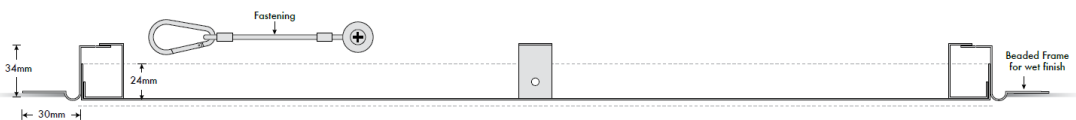

## PLASTIC CIRCULAR PANEL

www.k10-420.co.uk

PCP

- White semi-gloss finish
- Plastic waterproof design with embedded "O" ring
- Concealed fixings (except for the 200mm version) see right pic
- Twist action to open or close
- Easy installation
- Airtight due to high compression seal

Sizes in mm: Ø (Diameter) 102, 127, 152, 200

PCP-PF

PCP-BF

Suite 1 First Floor, Belgrade Business Centre,  
64 Denington Road, Wellingborough, Northants, NN8 2QH

F: 01933 583 012 E: Sales@K10-420.co.uk

Call on: 01933 583 011 or visit us at: [www.k10-420.co.uk](http://www.k10-420.co.uk)