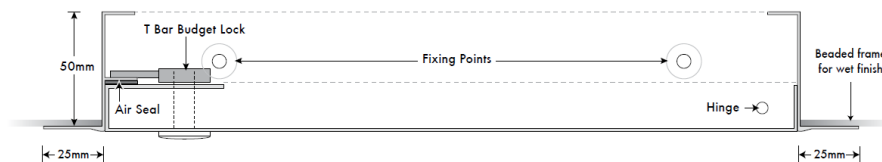

Sizes in mm: 150x150, 200x200, 300x300, 350x350, 450x450, 550x550, 600x600, 900x600, 1200x600

SP-PF

SP-BF

Suite 1 First Floor, Belgrade Business Centre,  
64 Denington Road, Wellingborough, Northants, NN8 2QH  
F: 01933 583 012 E: Sales@K10-420.co.uk  
Call on: 01933 583 011 or visit us at: [www.K10-420.co.uk](http://www.K10-420.co.uk)

# STANDARD PANEL

STP-PF

STP-BF

- Standard 50mm deep metal faced access panel
- Picture frame (STP-PF) or beaded frame (STP-BF) available
- Suitable for both walls and ceilings
- Budget lock as standard with tamper-proof or key lock options
- White powder coated in RAL 9010 with 20% gloss
- 9 standard stock sizes as below

Sizes in mm: 150x150, 200x200, 300x300, 350x350, 450x450, 550x550, 600x600, 900x600, 1200x600

STP-PF

STP-BF

Suite 1 First Floor, Belgrade Business Centre,  
64 Denington Road, Wellingborough, Northants, NN8 2QH