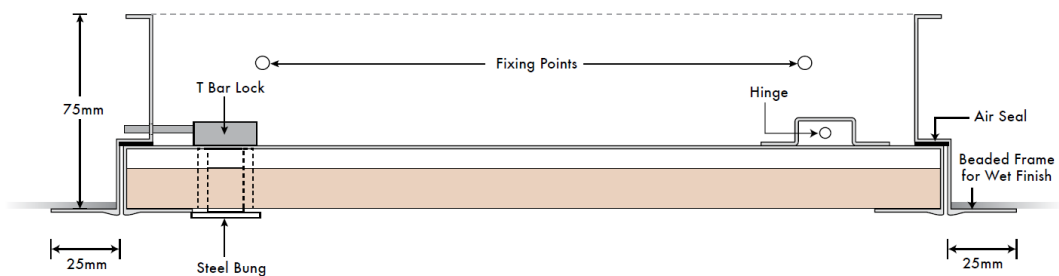

# FIRE PLASTER PANEL

FPP-BF

- 1Hr fire certified to BS EN 1634-1 : 2008 and BS EN 1634-2 : 1999 standards
- Incorporates 30dB reduction fireboard
- Standard 75mm deep metal access panel
- Beaded frame option as standard
- Dual purpose for both walls and ceilings
- Budget lock as standard with metal threaded bung
- White powder coated in RAL 9010 with 20% gloss
- 7 standard stock sizes as below

Sizes in mm: 200x200, 300x300, 350x350, 450x450, 550x550, 600x600, 900x600

FPP-BF

Suite 1 First Floor, Belgrade Business Centre,  
64 Denington Road, Wellingborough, Northants, NN8 2QH  
F: 01933 583 012 E: Sales@K10-420.co.uk