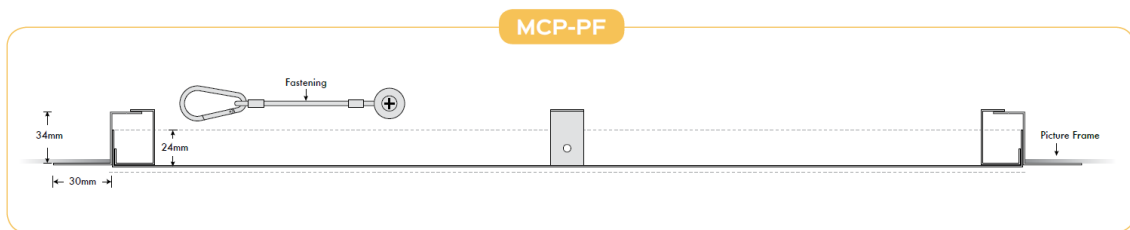

Sizes in mm: 200x200, 300x300, 350x350, 450x450, 550x550, 600x600, 900x600

FPP-BF

Suite 1 First Floor, Belgrade Business Centre,  
64 Denington Road, Wellingborough, Northants, NN8 2QH  
F: 01933 583 012 E: Sales@K10-420.co.uk

Sizes in mm: Ø (Diameter) 150, 200, 300, 450, 600

Suite 1 First Floor, Belgrade Business Centre,  
64 Denington Road, Wellingborough, Northants, NN8 2QH  
F: 01933 583 012 E: Sales@K10-420.co.uk

Call on: 01933 583 011 or visit us at: [www.K10-420.co.uk](http://www.K10-420.co.uk)