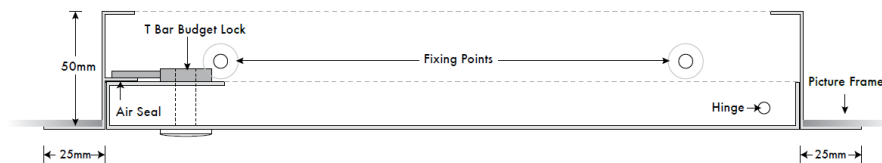

Sizes in mm: 150x150, 200x200, 300x300, 350x350, 450x450, 550x550, 600x600, 900x600, 1200x600

SP-PF

SP-BF

Suite 1 First Floor, Belgrade Business Centre,  
64 Denington Road, Wellingborough, Northants, NN8 2QH  
F: 01933 583 012 E: Sales@K10-420.co.uk  
Call on: 01933 583 011 or visit us at: [www.K10-420.co.uk](http://www.K10-420.co.uk)

# STANDARD PANEL

STP-PF

STP-BF

- Standard 50mm deep metal faced access panel
- Picture frame (STP-PF) or beaded frame (STP-BF) available
- Suitable for both walls and ceilings
- Budget lock as standard with tamper-proof or key lock options
- White powder coated in RAL 9010 with 20% gloss
- 9 standard stock sizes as below

Sizes in mm: 150x150, 200x200, 300x300, 350x350, 450x450, 550x550, 600x600, 900x600, 1200x600

STP-PF

STP-BF

Suite 1 First Floor, Belgrade Business Centre,  
64 Denington Road, Wellingborough, Northants, NN8 2QH