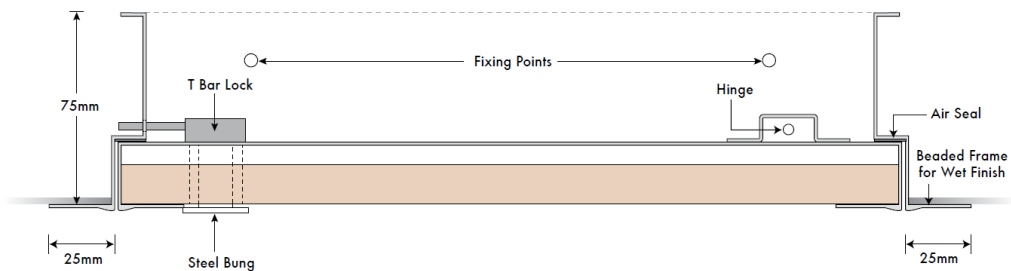

# PLASTER PANEL

PP-BF

- Incorporates 30dB reduction board
- Standard 75mm deep metal access panel
- Beaded frame option as standard
- Dual purpose for both walls and ceilings
- Bespoke options to order
- Budget lock as standard with metal threaded bung
- White powder coated in RAL 9010 with 20% gloss
- 7 standard stock sizes as below

Sizes in mm: 200x200, 300x300, 350x350, 450x450, 550x550, 600x600, 900x600

PP-BF

Suite 1 First Floor, Belgrade Business Centre,  
64 Denington Road, Wellingborough, Northants, NN8 2QH

F: 01933 583 012 E: Sales@K10-420.co.uk