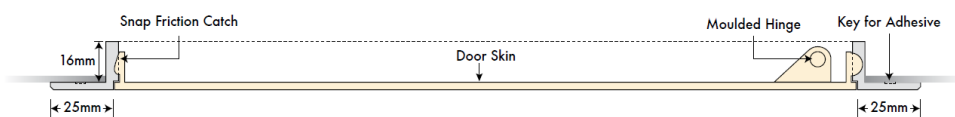

K10-420

PLASTIC PANEL

- White hinged plastic access panel
- The most economical solution for access to services
- Guaranteed not to sag in ceilings
- Only 16mm deep
- Snap friction open/close removable door
- Key lock option available in all sizes
- UV stable colourfast masterbatch
- Available in 8 sizes as below

Sizes in mm: 150x100, 150x150, 230x150, 200x200, 300x300, 350x350, 450x450, 560x560

PP

Suite 1 First Floor, Belgrade Business Centre,
64 Denington Road, Wellingborough, Northants, NN8 2QH
F: 01933 583 012 E: Sales@K10-420.co.uk

Call on: 01933 583 011 or visit us at: www.K10-420.co.uk