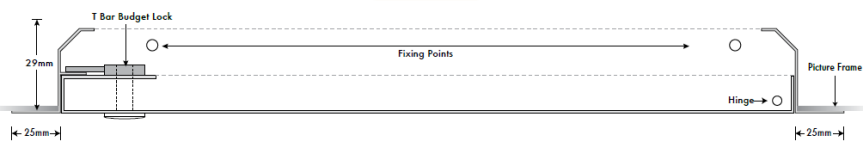

# SLIM PANEL

SP-PF

SP-BF

- Standard 30mm deep frame, metal faced access panel.
- Picture frame (SP-PF) or beaded frame (SP-BF) available
- Suitable for both walls and ceilings
- Budget lock as standard with other options also available
- White powder coated in RAL 9010 with 20% gloss
- 9 standard stock sizes as below

Sizes in mm: 150x150, 200x200, 300x300, 350x350, 450x450, 550x550, 600x600, 900x600, 1200x600

SP-PF

SP-BF

Suite 1 First Floor, Belgrade Business Centre,  
64 Denington Road, Wellingborough, Northants, NN8 2QH  
F: 01933 583 012 E: Sales@K10-420.co.uk  
Call on: 01933 583 011 or visit us at: [www.K10-420.co.uk](http://www.K10-420.co.uk)