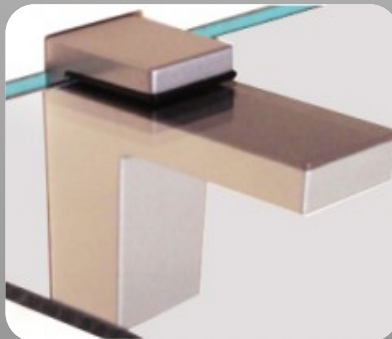

67.0154.0001 CG

67.0154.0003 St St

A stylish and functional accessory with front fixing installation

Shelf Brackets

67.0155.0000 Chrome Gloss

67.0155.0007 Stainless Steel

67.0155.0008 Chrome Matt

The 'Butler' shelf bracket is neatly designed for small shelving units and is available in three attractive finishes. Available as a packed set of two brackets It offers an adjustment of 1.5mm to 23mm and a load bearing of 10 kg

67.0115.0004 Chrome Gloss

67.0115.0005 Stainless Steel

67.0115.0003 Chrome Matt

'Linea' is suitable for materials of varying thickness, from 8mm to 50mm with a load bearing of 16kg. The set comprises of 2 brackets, fixings and an allen key for adjustment. '

Glass Beading Profile

Renowned for its easy installation, this glass beading profile is available in a superior Nickel Matt finish. The flexible, harpoon design ensures a perfect seal every time. The profile can be cut to size to suit any height requirement.

The metal weight inside the floor adaptor ensures that the adaptor remains stable on the floor.

The standard design with 15 spine elements is sufficient for a table height of 720mm.

Due to the flexible suspension, the maximum achievable height in the standard version is 815mm.