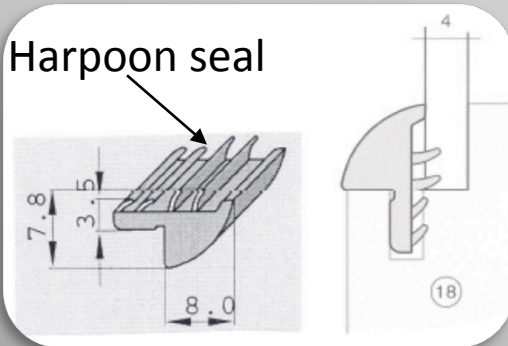

67.0154.0001 CG

67.0154.0003 St St

A stylish and functional accessory with front fixing installation

Shelf Brackets

67.0155.0000 Chrome Gloss

67.0155.0007 Stainless Steel

67.0155.0008 Chrome Matt

The 'Butler' shelf bracket is neatly designed for small shelving units and is available in three attractive finishes. Available as a packed set of two brackets It offers an adjustment of 1.5mm to 23mm and a load bearing of 10 kg

67.0115.0004 Chrome Gloss

67.0115.0005 Stainless Steel

67.0115.0003 Chrome Matt

'Linea' is suitable for materials of varying thickness, from 8mm to 50mm with a load bearing of 16kg. The set comprises of 2 brackets, fixings and an allen key for adjustment. '

Glass Beading Profile

Renowned for its easy installation, this glass beading profile is available in a superior Nickel Matt finish. The flexible, harpoon design ensures a perfect seal every time. The profile can be cut to size to suit any height requirement.

Harpoon seal

20.97900.07724 Glass Beading Profile - Nickel Matt ABS 2.0 mtr
05.7090.9429 90 deg Upper Corner piece - Nickel Matt ABS
05.7100 90 deg Base Corner piece - Black ABS

Top Spin – Cable Management System