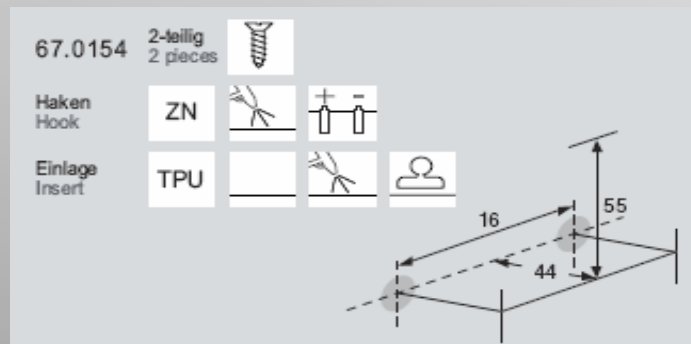

67.0154.0001 CG

67.0154.0003 St St

A stylish and functional accessory with front fixing installation

Shelf Brackets

67.0155.0000 Chrome Gloss

67.0155.0007 Stainless Steel

67.0155.0008 Chrome Matt

The 'Butler' shelf bracket is neatly designed for small shelving units and is available in three attractive finishes. Available as a packed set of two brackets It offers an adjustment of 1.5mm to 23mm and a load bearing of 10 kg

67.0115.0004 Chrome Gloss

67.0115.0005 Stainless Steel

67.0115.0003 Chrome Matt

'Linea' is suitable for materials of varying thickness, from 8mm to 50mm with a load bearing of 16kg. The set comprises of 2 brackets, fixings and an allen key for adjustment. '

The metal weight inside the floor adaptor ensures that the adaptor remains stable on the floor.

The standard design with 15 spine elements is sufficient for a table height of 720mm.

Due to the flexible suspension, the maximum achievable height in the standard version is 815mm.