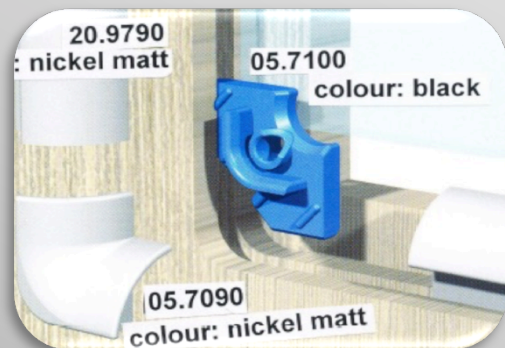

Renowned for its easy installation, this glass beading profile is available in a superior Nickel Matt finish. The flexible, harpoon design ensures a perfect seal every time. The profile can be cut to size to suit any height requirement.

Harpoon seal