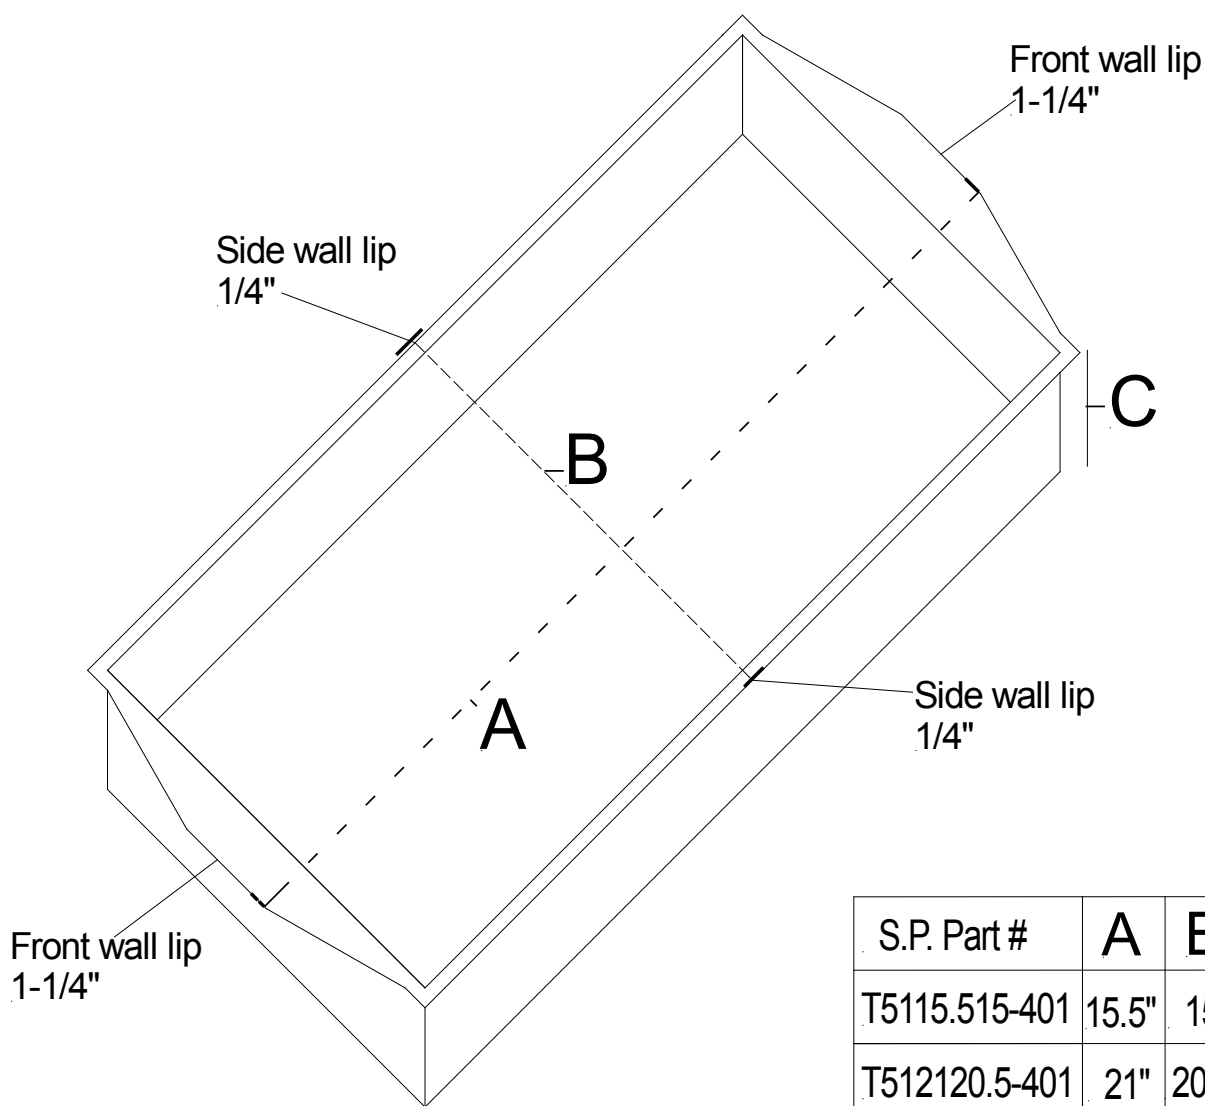

# TOTE TRAYS

S.P. Part #	A	B	C
T5115.515-401	15.5"	15"	4"
T512120.5-401	21"	20.5"	4"
T5125.520.5-401	25.5"	20.5"	4"