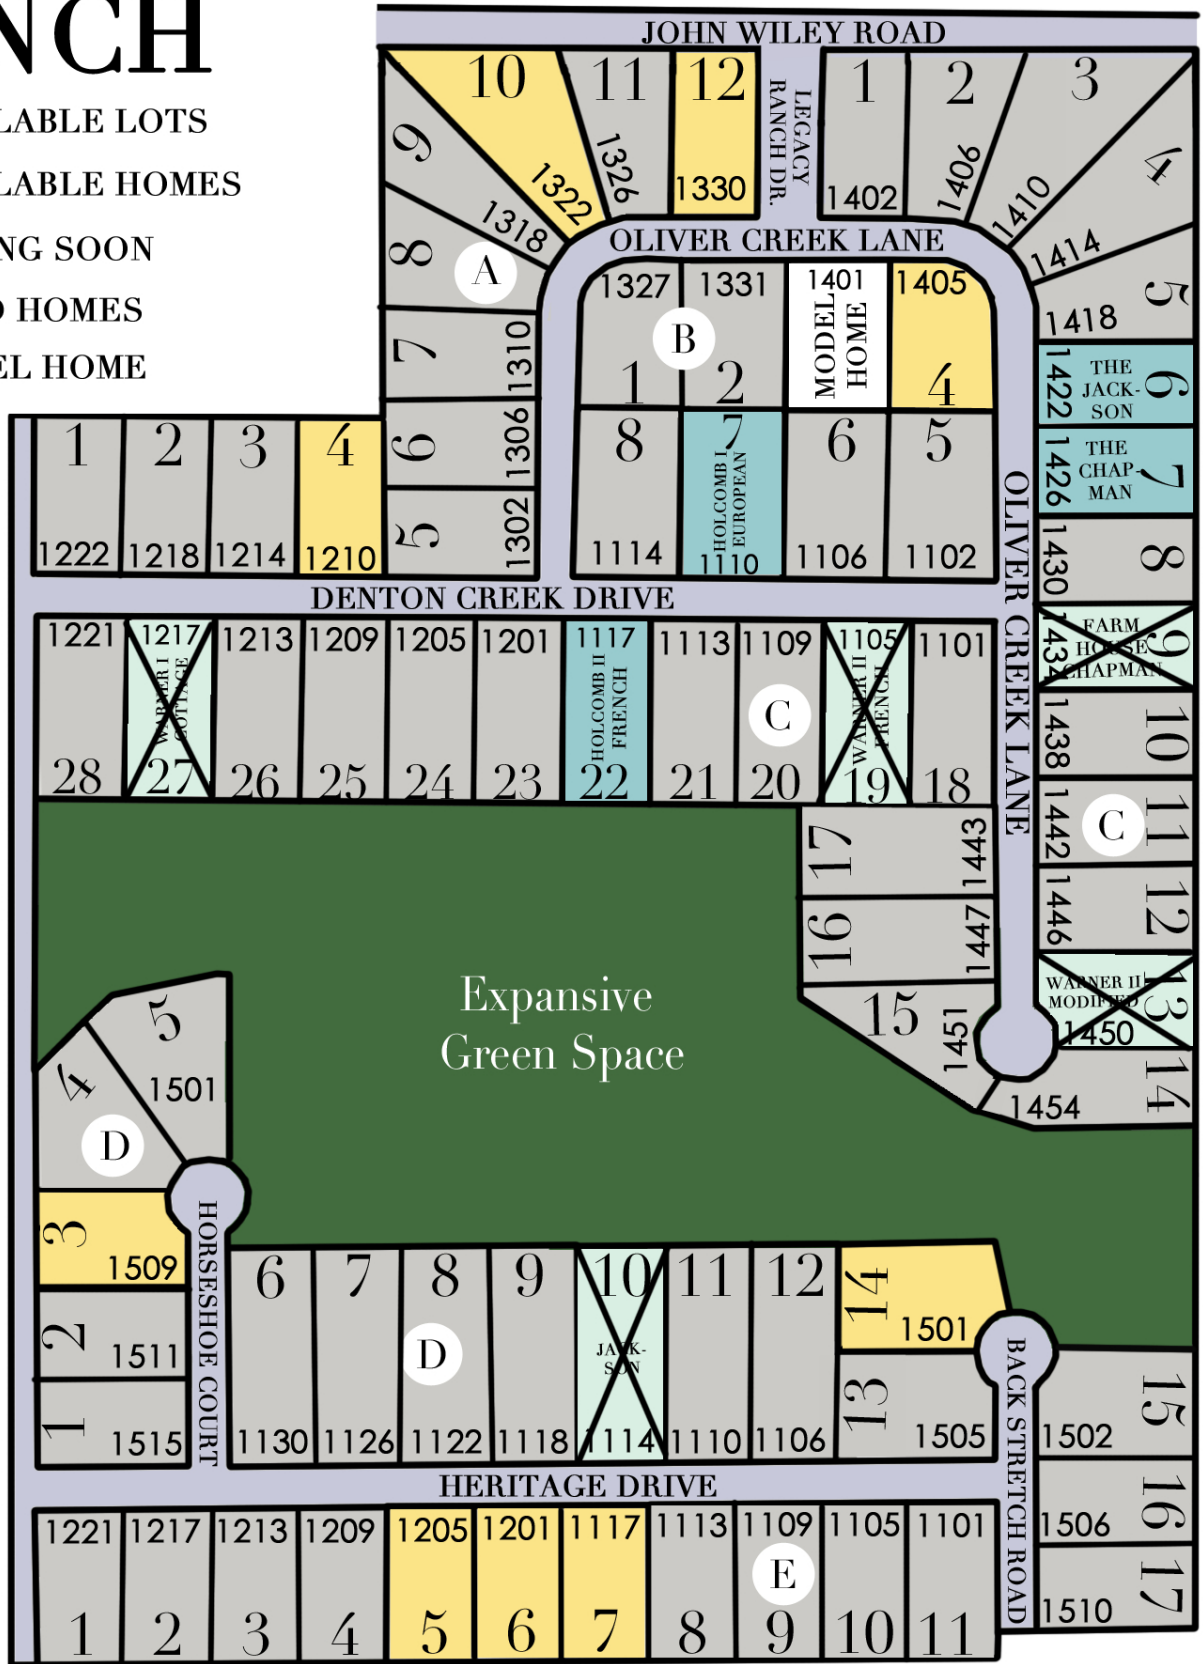

LEGACY RANCH

- AVAILABLE LOTS
- AVAILABLE HOMES
- COMING SOON
- SOLD HOMES
- MODEL HOME

LEGACY RANCH
 JUSTIN, TX

CONTACT
 JOLETA WOOD
 817-205-3408
 JOLETA@CLARITYHOMES.COM
 updated 8/19