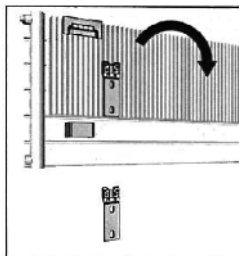

Warranty

Henrad Verona Range come with a 5 year manufacturer's warranty.

Henrad Verona Plane

Wall Mounting Information

All dimensions in mm.

Henrad Verona Plane Double

Horizontal radiator - Double	
Height	Width
444	500 to 3000
592	

Henrad Verona Plane

Wall Mounting Information

All dimensions in mm.

Henrad Verona Plane Single

Horizontal radiator	
Height	Width
444	500 to 3000
592	

Instructions for both Verona Single and Verona Double Plane