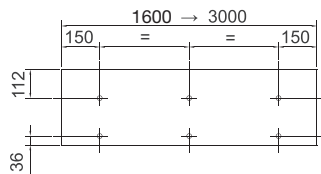

Henrad Verona Plane

Wall Mounting Information

All dimensions in mm.

Henrad Verona Plane Single

Horizontal radiator	
Height	Width
444	500 to 3000
592