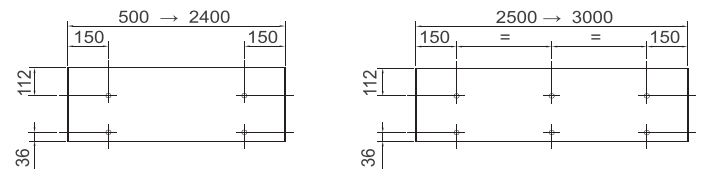

Warranty

Henrad Verona Range come with a 5 year manufacturer's warranty.

Henrad Verona Plane

Wall Mounting Information

All dimensions in mm.

Henrad Verona Plane Double

Horizontal radiator - Double	
Height	Width
444	500 to 3000
592	