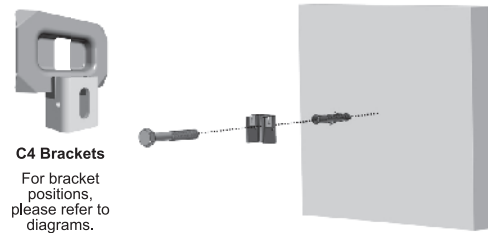

Warranty

Henrad Verona Range come with a 5 year manufacturer's warranty.

Henrad Verona Plane

Wall Mounting Information

All dimensions in mm.

Henrad Verona Plane Double

Horizontal radiator - Double	
Height	Width
444	500 to 3000
592	