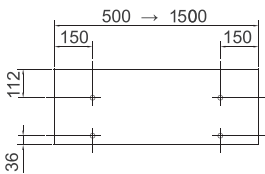

Warranty

Henrad Verona Range come with a 5 year manufacturer's warranty.

Henrad Verona Plane

Wall Mounting Information

All dimensions in mm.

Henrad Verona Plane Double

Horizontal radiator - Double	
Height	Width
444	500 to 3000
592	

Henrad Verona Plane

Wall Mounting Information

All dimensions in mm.

Henrad Verona Plane Single

Horizontal radiator	
Height	Width
444	500 to 3000
592	

Instructions for both Verona Single and Verona Double Plane