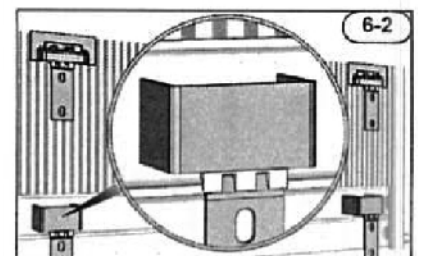

Warranty

Henrad Verona Range come with a 5 year manufacturer's warranty.

Henrad Verona Plane

Wall Mounting Information

All dimensions in mm.

Henrad Verona Plane Double

Horizontal radiator - Double	
Height	Width
444	500 to 3000
592	

Henrad Verona Plane

Wall Mounting Information

All dimensions in mm.

Henrad Verona Plane Single

Horizontal radiator	
Height	Width
444	500 to 3000
592	

Instructions for both Verona Single and Verona Double Plane