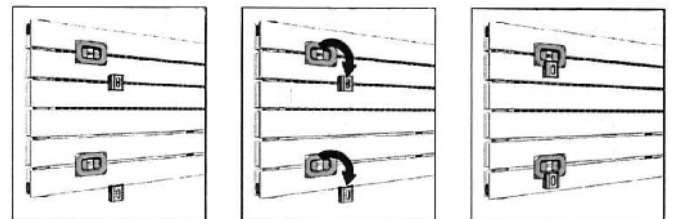

Warranty

Henrad Verona Range come with a 5 year manufacturer's warranty.

Henrad Verona Plane

Wall Mounting Information

All dimensions in mm.

Henrad Verona Plane Double

Horizontal radiator - Double	
Height	Width
444	500 to 3000
592	