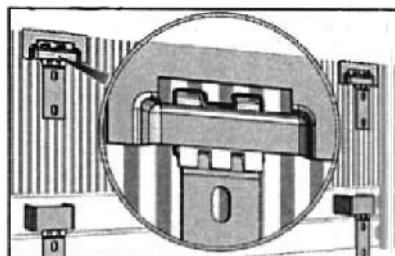

Warranty

Henrad Verona Range come with a 5 year manufacturer's warranty.

Henrad Verona Plane

Wall Mounting Information

All dimensions in mm.

Henrad Verona Plane Double

Horizontal radiator - Double	
Height	Width
444	500 to 3000
592	

Henrad Verona Plane

Wall Mounting Information

All dimensions in mm.

Henrad Verona Plane Single

Horizontal radiator	
Height	Width
444	500 to 3000
592	

Instructions for both Verona Single and Verona Double Plane