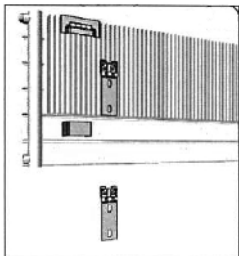

Warranty

Henrad Verona Range come with a 5 year manufacturer's warranty.

Henrad Verona Plane

Wall Mounting Information

All dimensions in mm.

Henrad Verona Plane Double

Horizontal radiator - Double	
Height	Width
444	500 to 3000
592	

Henrad Verona Plane

Wall Mounting Information

All dimensions in mm.

Henrad Verona Plane Single

Horizontal radiator	
Height	Width
444	500 to 3000
592	

Instructions for both Verona Single and Verona Double Plane