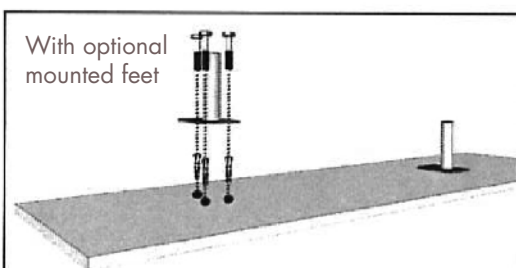

Henrad Verona Plane

Wall Mounting Information

All dimensions in mm.

Henrad Verona Plane Single

Horizontal radiator	
Height	Width
444	500 to 3000
592	

Instructions for both Verona Single and Verona Double Plane