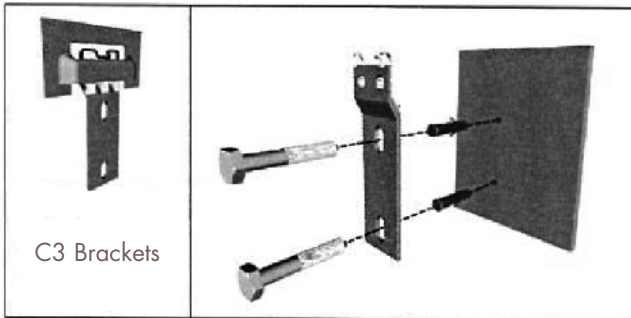

Henrad Verona Plane

Wall Mounting Information

All dimensions in mm.

Henrad Verona Plane Single

Horizontal radiator	
Height	Width
444	500 to 3000
592