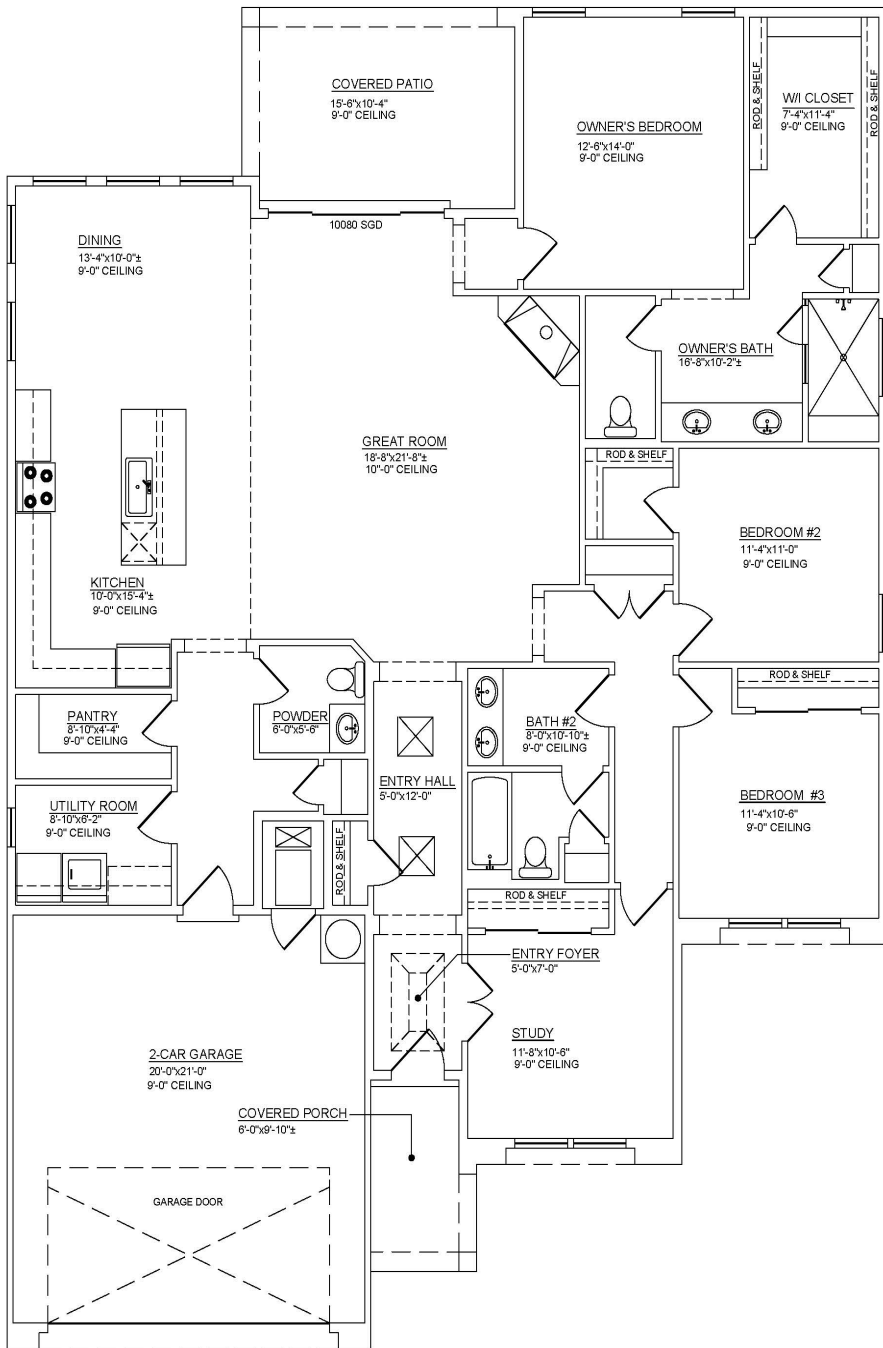

Spruce

2267 Square Feet

PRELIMINARY

5.6.2021

All square footage is approximate. Renderings are conceptions and may vary slightly from actual home. Windows may vary with exterior design. Homes may be built reverse of plans shown, depending on site conditions. Minor architectural changes may be made from time to time at the option of the builder. Model homes may feature upgrade options at additional expense. Pricing, included features and available floor plans subject to change without notice or obligation. Please consult your Sales Professional for details.