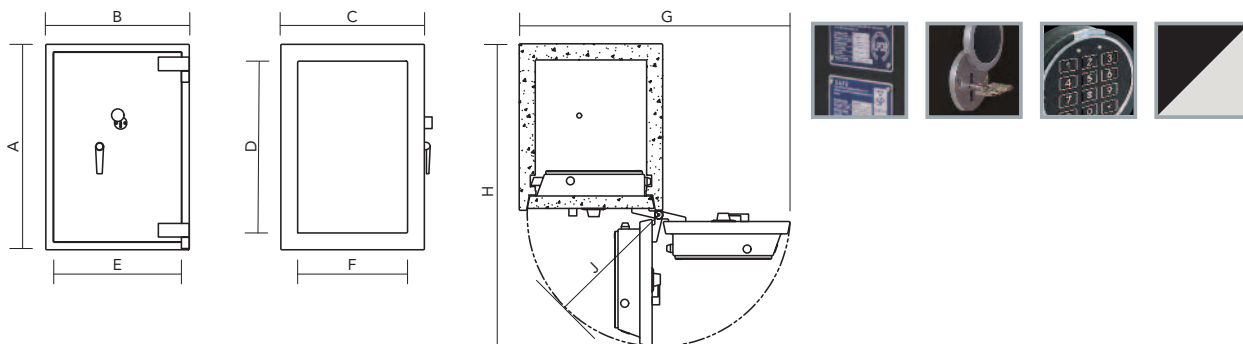

Insafe® Pro Grade II

Ratings* : Cash £17,500 • Valuables £175,000

- Tested and Certified by VdS - Germany according to EN 1143-1 Grade II for Burglary Protection
- Certified by RISE Research Institute, Sweden for Fire Resistance - 60P
- Approved by the Association of Insurance Surveyors (AiS)
- Standard Safe comes with a High Security Double Bitted Class A Key Lock as per EN 1300 standards
- Options available for Digital Electronic and Mechanical Combination Locks Certified as per EN 1300 standards

SIZE	Model	External Size HxWxD			Internal Size HxWxD			Overall Width G	Overall Depth H	Door Radius J	Volume	Weight
		A	B	C	D	E	F					
40	INP-G2-40	485	485	533	355	355	310	905	987	435	39 Litres	182 Kg
50	INP-G2-50	615	485	533	485	355	310	905	987	435	53 Litres	200 Kg
100	INP-G2-100	715	550	648	585	420	425	1035	1167	500	105 Litres	284 Kg
140	INP-G2-140	830	580	673	700	450	450	1095	1222	530	140 Litres	339 Kg
150	INP-G2-150	830	640	648	700	510	425	1215	1257	590	151 Litres	356 Kg
200	INP-G2-200	1030	640	648	900	510	425	1215	1257	590	195 Litres	407 Kg
240	INP-G2-240	1230	640	648	1100	510	425	1215	1257	590	238 Litres	471 Kg
300	INP-G2-300	1430	640	648	1300	510	425	1215	1257	590	281 Litres	532 Kg
250	INP-G2-250	1630	640	553	1500	510	330	1215	1162	590	252 Litres	575 Kg
500	INP-G2-500	1730	800	693	1600	670	470	1535	1462	750	503 Litres	738 Kg

Please add 40mm for the depth of the handle and hinges

*Ratings: see note on page 3