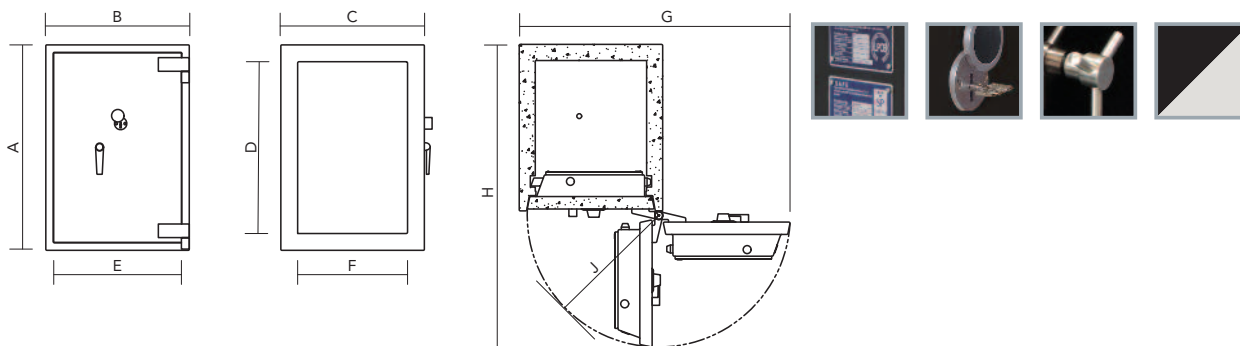

Insafe® Pro Grade IV CD

Ratings* : Cash £60,000 • Valuables £600,000

- Tested and Certified by VdS - Germany according to EN 1143-1 Grade IV for Burglary Protection
- Certified by RISE Research Institute, Sweden for Fire Resistance - 90P
- Approved by the Association of Insurance Surveyors (AiS)
- Standard Safe comes fitted with Two High Security Double Bitted Class B Key Locks as per EN 1300 standards
- Options available for Digital Electronic and Mechanical Combination Locks Certified as per EN 1300 standards

SIZE	Model	External Size HxWxD			Internal Size HxWxD			Overall Width G	Overall Depth H	Door Radius J	Volume	Weight
		A	B	C	D	E	F					
130	INP-G4-130	790 x 690 x 730 mm			600 x 500 x 450 mm			1271 mm	1357 mm	609 mm	135 Litres	705 Kg
200	INP-G4-200	1090 x 690 x 730 mm			900 x 500 x 450 mm			1271 mm	1357 mm	609 mm	202 Litres	906 Kg
270	INP-G4-270	1390 x 690 x 730 mm			1200 x 500 x 450 mm			1271 mm	1357 mm	609 mm	270 Litres	1075 Kg
320	INP-G4-320	1590 x 690 x 730 mm			1400 x 500 x 450 mm			1271 mm	1357 mm	609 mm	315 Litres	1195 Kg
600	INP-G4-600	1890 x 940 x 730 mm			1700 x 750 x 450 mm			1771 mm	1607 mm	859 mm	573 Litres	1685 Kg
700	INP-G4-700	1890 x 940 x 830 mm			1700 x 750 x 550 mm			1771 mm	1707 mm	859 mm	701 Litres	1846 Kg

Please add 40mm for the depth of the handle and hinges

★Ratings: see note on page 3