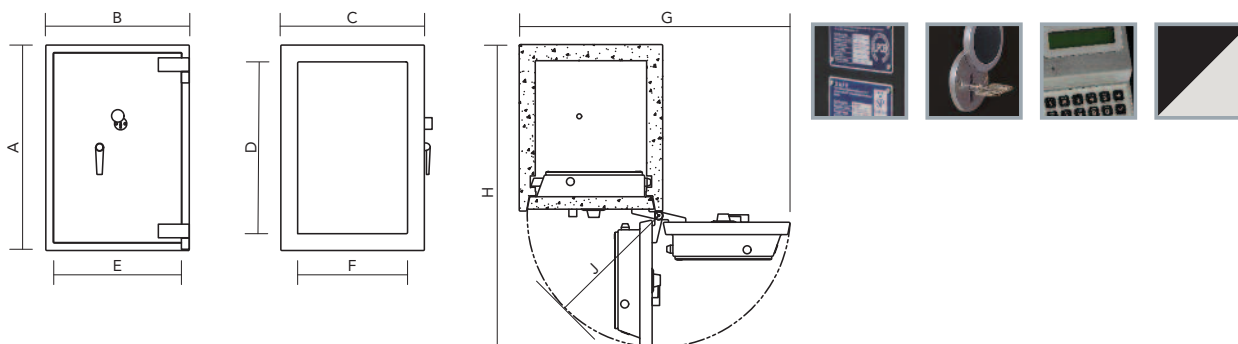

Insafe® Pro Grade III

Ratings* : Cash £35,000 • Valuables £350,000

- Tested and Certified by VdS - Germany according to EN 1143-1 Grade III for Burglary Protection
- Certified by RISE Research Institute, Sweden for Fire Resistance - 60P
- Approved by the Association of Insurance Surveyors (AiS)
- Standard Safe comes with a High Security Double Bitted Class B Key Lock as per EN 1300 standards
- Options available for Digital Electronic and Mechanical Combination Locks Certified as per EN 1300 standards

SIZE	Model	External Size HxWxD			Internal Size HxWxD			Overall Width G	Overall Depth H	Door Radius J	Volume	Weight
		A	B	C	D	E	F					
40	INP-G3-40	485	485	533	355	355	310	905	987	435	39 Litres	238 Kg
50	INP-G3-50	615	485	533	485	355	310	905	987	435	53 Litres	280 Kg
100	INP-G3-100	715	550	648	585	420	425	1035	1167	500	105 Litres	385 Kg
140	INP-G3-140	830	580	673	700	450	450	1095	1222	530	140 Litres	455 Kg
150	INP-G3-150	830	640	648	700	510	425	1215	1257	590	151 Litres	475 Kg
200	INP-G3-200	1030	640	648	900	510	425	1215	1257	590	195 Litres	569 Kg
240	INP-G3-240	1230	640	648	1100	510	425	1215	1257	590	238 Litres	666 Kg
300	INP-G3-300	1430	640	648	1300	510	425	1215	1257	590	281 Litres	758 Kg
500	INP-G3-500	1730	800	693	1600	670	470	1535	1462	750	503 Litres	1086 Kg

Please add 40mm for the depth of the handle and hinges

*Ratings: see note on page 3