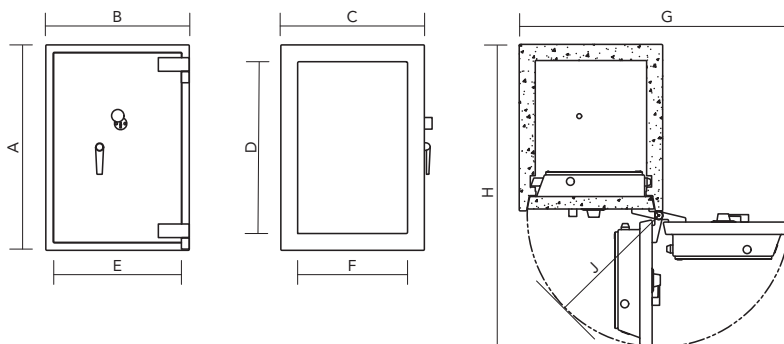

Insafe® Pro Grade V CD

Ratings* : Cash £100,000 • Valuables £1,000,000

- Tested and Certified by VdS - Germany according to EN 1143-1 Grade V for Burglary Protection
- Certified by RISE Research Institute, Sweden for Fire Resistance - 90P
- Approved by the Association of Insurance Surveyors (AiS)
- Standard Safe comes fitted with Two High Security Double Bitted Class B Key Locks as per EN 1300 standards
- Options available for Digital Electronic and Mechanical Combination Locks Certified as per EN 1300 standards

SIZE	Model	External Size HxWxD			Internal Size HxWxD			Overall Width G	Overall Depth H	Door Radius J	Volume	Weight
		A	B	C	D	E	F					
130	INP-G5-130	790 x 690 x 730 mm			600 x 500 x 450 mm			1271 mm	1357 mm	609 mm	135 Litres	720 Kg
200	INP-G5-200	1090 x 690 x 730 mm			900 x 500 x 450 mm			1271 mm	1357 mm	609 mm	202 Litres	924 Kg
270	INP-G5-270	1390 x 690 x 730 mm			1200 x 500 x 450 mm			1271 mm	1357 mm	609 mm	270 Litres	1097 Kg
320	INP-G5-320	1590 x 690 x 730 mm			1400 x 500 x 450 mm			1271 mm	1357 mm	609 mm	315 Litres	1223 Kg
600	INP-G5-600	1890 x 940 x 730 mm			1700 x 750 x 450 mm			1771 mm	1607 mm	859 mm	573 Litres	1708 Kg
700	INP-G5-700	1890 x 940 x 830 mm			1700 x 750 x 550 mm			1771 mm	1707 mm	859 mm	701 Litres	1898 Kg

Please add 40mm for the depth of the handle and hinges

★Ratings: see note on page 3