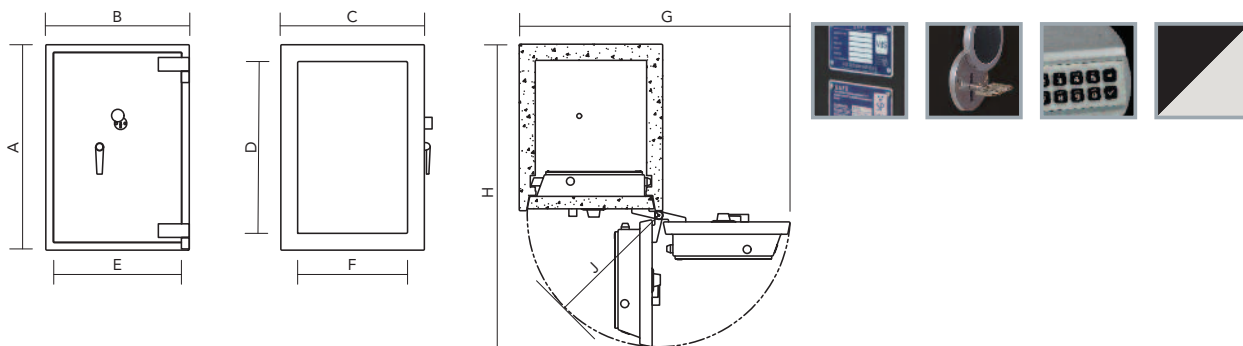

Insafe® Pro Grade 0

Ratings* : Cash £6,000 • Valuables £60,000

- Tested and Certified by VdS - Germany according to EN 1143-1 Grade 0 for Burglary Protection
- Certified by RISE Research Institute, Sweden for Fire Resistance - 60P
- Approved by the Association of Insurance Surveyors (AiS)
- Standard Safe comes with a High Security Double Bitted Class A Key Lock as per EN 1300 standards
- Options available for Digital Electronic and Mechanical Combination Locks Certified as per EN 1300 standards

SIZE	Model	External Size HxWxD			Internal Size HxWxD			Overall Width G	Overall Depth H	Door Radius J	Volume	Weight
		A	B	C	D	E	F					
40	INP-G0-40	455	455	500	355	355	310	845	923	405	39 Litres	124 Kg
50	INP-G0-50	585	455	500	485	355	310	845	923	405	53 Litres	148 Kg
100	INP-G0-100	685	520	615	585	420	425	975	1103	470	105 Litres	207 Kg
140	INP-G0-140	800	550	640	700	450	450	1035	1158	500	140 Litres	247 Kg
200	INP-G0-200	1000	610	615	900	510	425	1155	1193	560	195 Litres	308 Kg
240	INP-G0-240	1200	610	615	1100	510	425	1155	1193	560	238 Litres	361 Kg
300	INP-G0-300	1400	610	615	1300	510	425	1155	1193	560	281 Litres	410 Kg
250	INP-G0-250	1600	610	520	1500	510	330	1155	1098	560	252 Litres	421 Kg
500	INP-G0-500	1700	770	660	1600	670	470	1475	1398	720	503 Litres	612 Kg

Please add 40mm for the depth of the handle and hinges

*Ratings: see note on page 3