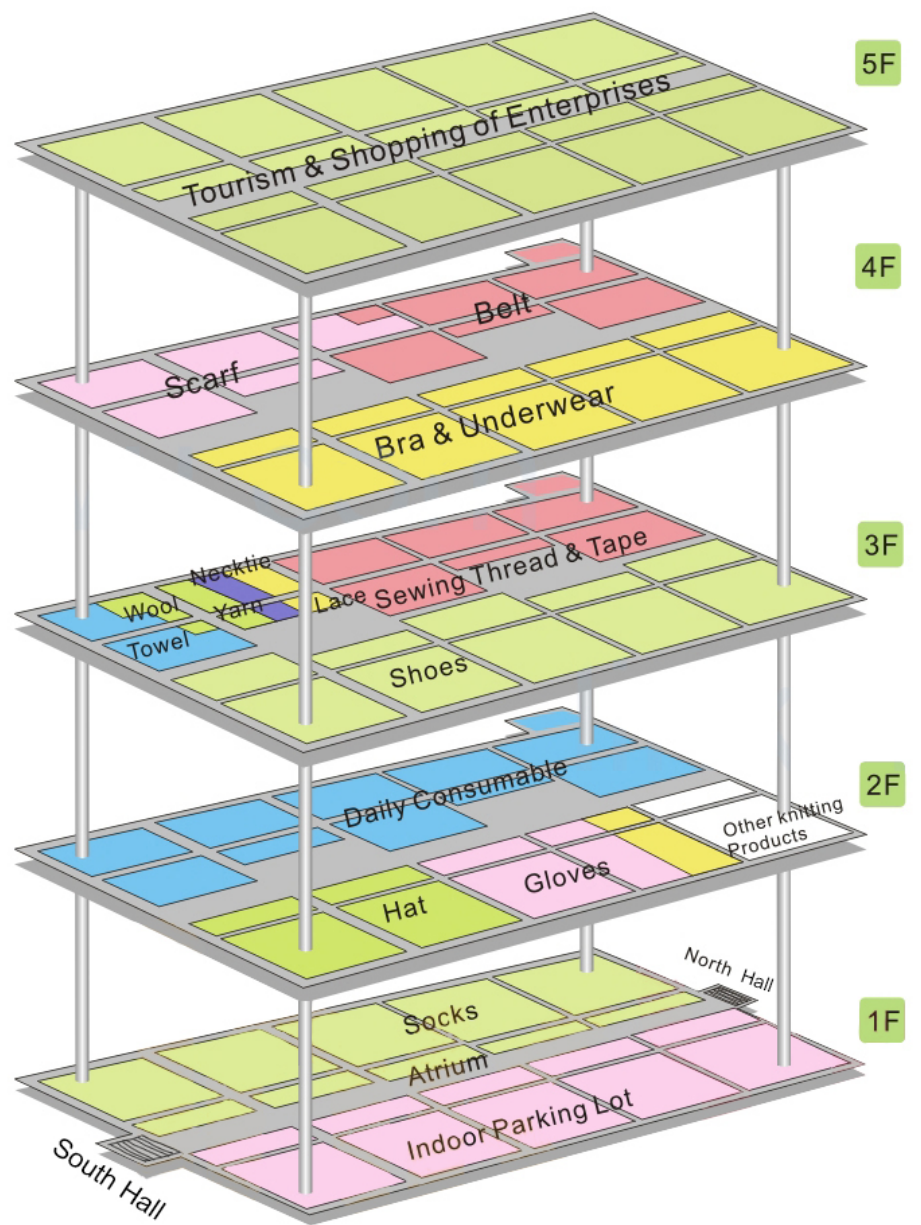

YIWU MARKET MAP

BY JINGSOURCING

Want to import from China?

Let Jingsourcing help you get the best manufacturers.

For more information, visit jingsourcing.com

District 1

- F1: Common toys, Electric toys, Inflatable toys, Plush toys, Flower accessories
- F2: Jewelry, Head Ornament
- F3: Ornament Accessories, Porcelain & Crystal, Picture Frame, Tourism Craft, Decoration Craft, Festival Craft

District 2

- F1: Suitcases & Bags, Schoolbags, Rainwear, Rain Capes & Poly Bags, Umbrellas
- F2: Vehicles, Hardware Tools & Fittings, Locks, Electric Products...
- F3: Electric Instrument, Batteries, Clocks & Watches, Telecommunication Appliances, Small Home Appliances, Shaver, Kitchen & Bath...

District 3

- F1: Glasses, Pen & Inks, Paper Articles
- F2: Sporting Articles, Office suppliers & Stationery
- F3: Factory Outlets-Zippers, Accessories, Sporting Articles

District 4

- F1: Socks
- F2: Knitting Products, Gloves, hat
- F3: Sewing Thread, Shoes, Lace, Wool Yarn, Towel
- F4: Belt, Scarf, Bra & Underwear, Scarf

District 5

- F1: Imported Commodities, African Products Exhibition Center, Jewelry & Handcrafts, Clothing & Hats, Article of Daily Use, Food, Health Care Products
- F2: Beddings
- F3: Needle Weaver Fabrics, Knitting Raw Material, Curtains
- F4: Auto Accessories, Car & Motorcycle Parts, Pet (fish) Products