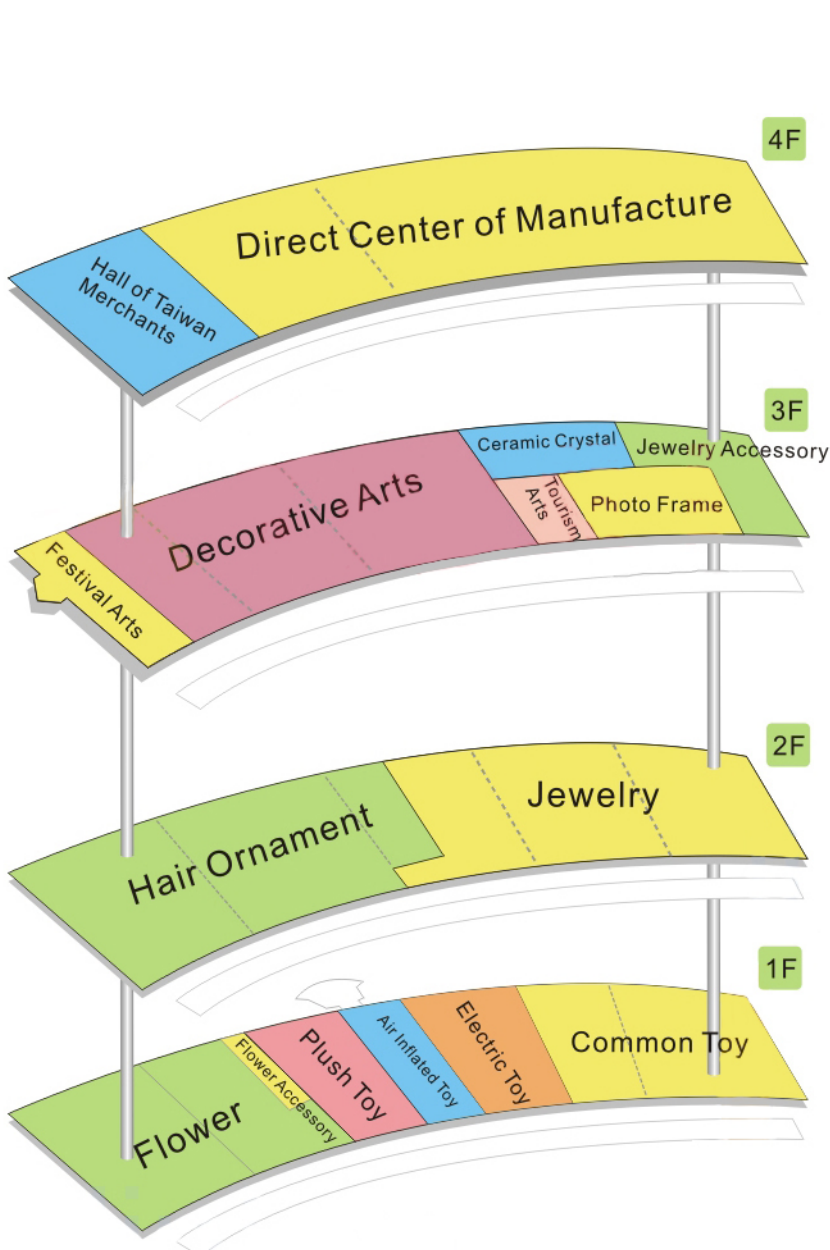

YIWU MARKET MAP

BY JINGSOURCING

Want to import from China?

Let Jingsourcing help you get the best manufacturers.

For more information, visit jingsourcing.com

District 1

- F1: Common toys, Electric toys, Inflatable toys, Plush toys, Flower accessories
- F2: Jewelry, Head Ornament
- F3: Ornament Accessories, Porcelain & Crystal, Picture Frame, Tourism Craft, Decoration Craft, Festival Craft

District 2

- F1: Suitcases & Bags, Schoolbags, Rainwear, Rain Capes & Poly Bags, Umbrellas
- F2: Vehicles, Hardware Tools & Fittings, Locks, Electric Products...
- F3: Electric Instrument, Batteries, Clocks & Watches, Telecommunication Appliances, Small Home Appliances, Shaver, Kitchen & Bath...

District 3

- F1: Glasses, Pen & Inks, Paper Articles
- F2: Sporting Articles, Office suppliers & Stationery
- F3: Factory Outlets-Zippers, Accessories, Sporting Articles

District 4

- F1: Socks
- F2: Knitting Products, Gloves, hat
- F3: Sewing Thread, Shoes, Lace, Wool Yarn, Towel
- F4: Belt, Scarf, Bra & Underwear, Scarf

District 5

- F1: Imported Commodities, African Products Exhibition Center, Jewelry & Handcrafts, Clothing & Hats, Article of Daily Use, Food, Health Care Products
- F2: Beddings
- F3: Needle Weaver Fabrics, Knitting Raw Material, Curtains
- F4: Auto Accessories, Car & Motorcycle Parts, Pet (fish) Products