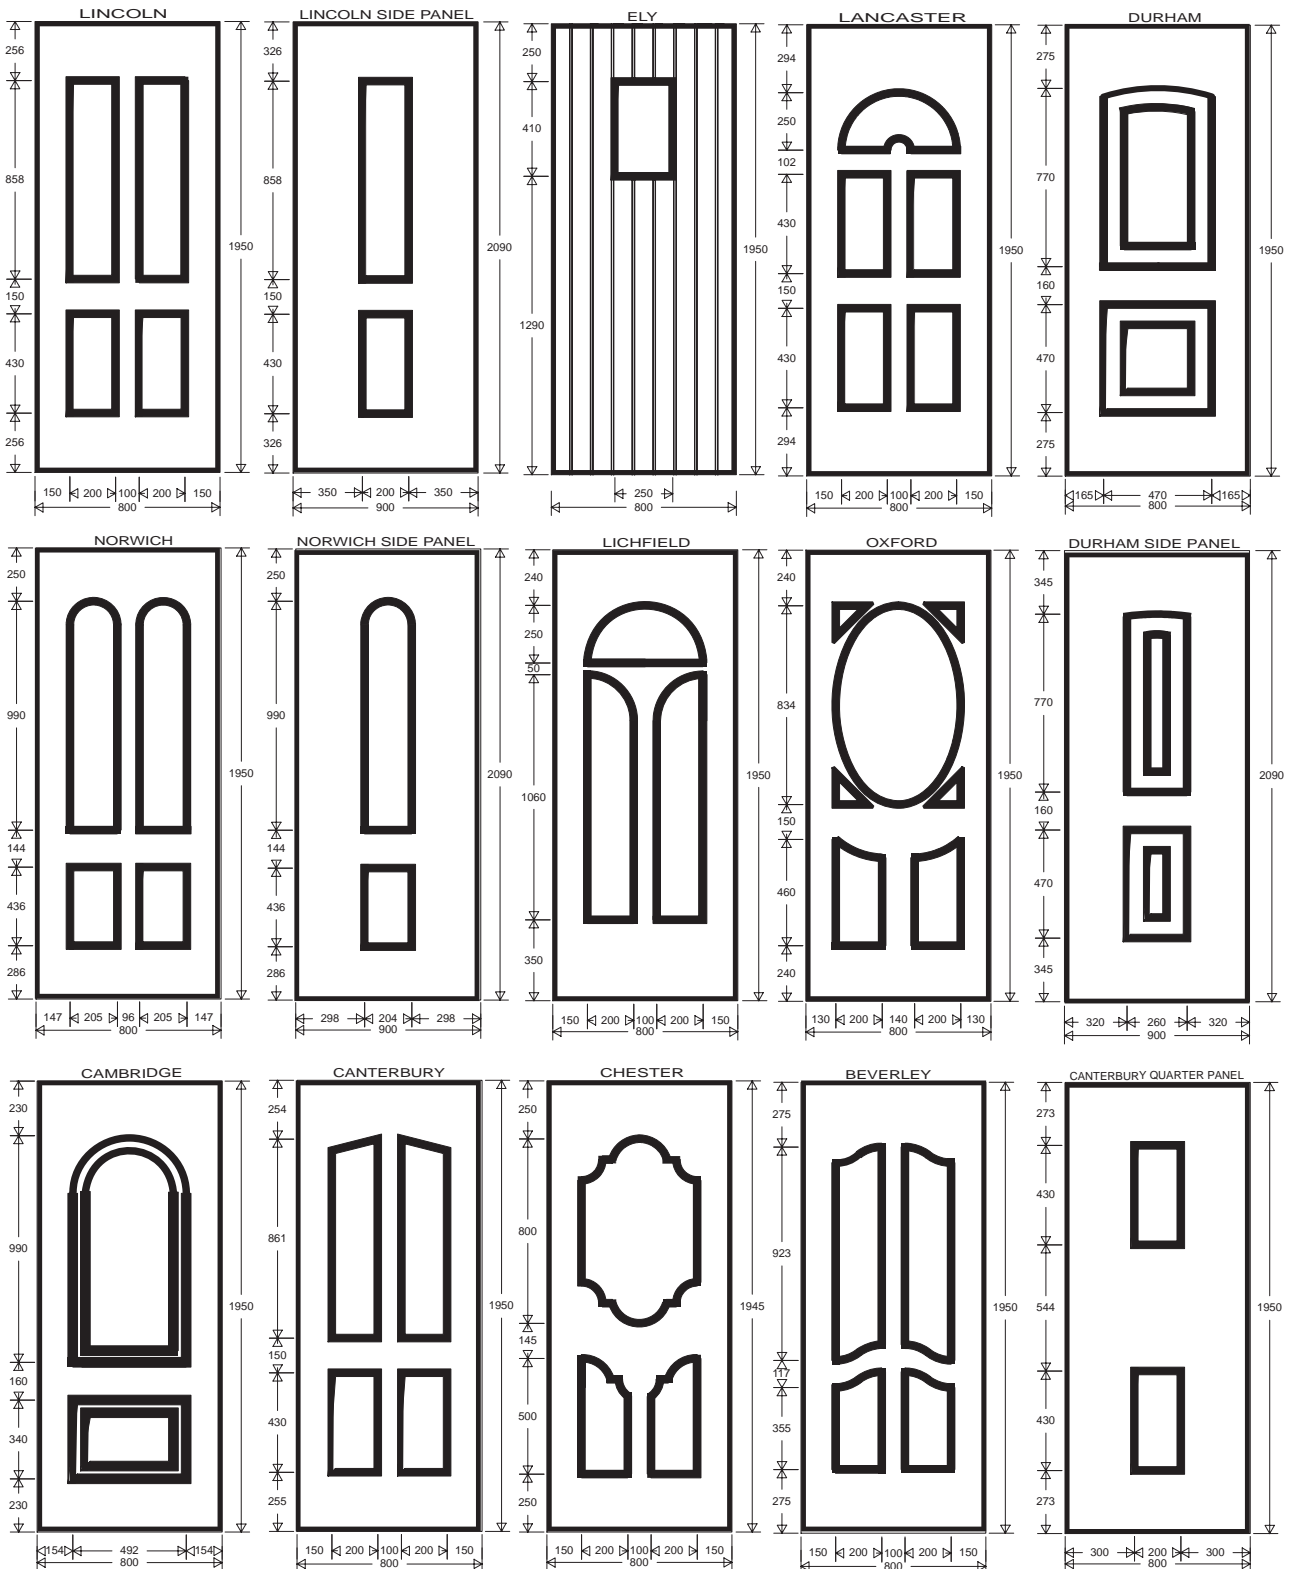

Panel sizes