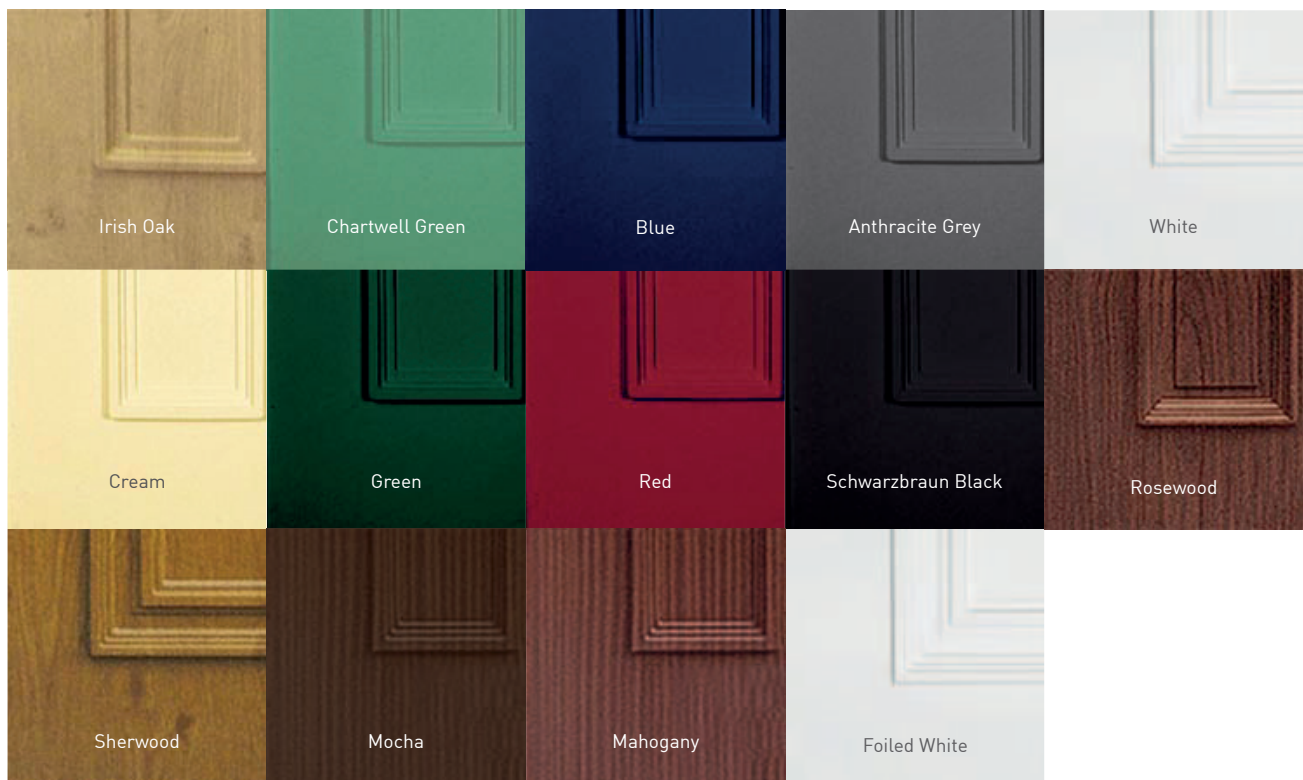

Life in Full Colour

We were the UK's first door panel company to offer a comprehensive range of foiled coloured door panels including flat and feature panels. Our range extends to rosewood, sherwood oak, mocha, two mahoganies, anthracite grey, cream, black (schwarzbraun), red, blue, green, standard white and foiled ash white, and now Irish oak and chartwell green as industry firsts.

At a time when some other door companies just offer plain white and a few woodgrain effects, we clearly lead the market. Today's consumer wants choice and we are giving that in our extended range of colours, which are capable of matching any coloured door frame. Grain runs vertically on door & side panels, horizontally on conservatory panels.

“Choose your colours carefully and much like the interior of your home you can create an exterior entrance as individual as you. Make sure your installer offers you Nicedor”

REINFORCING OPTIONS

All our door panels are available with the following: Standard poly, 4mm MDF and double MDF