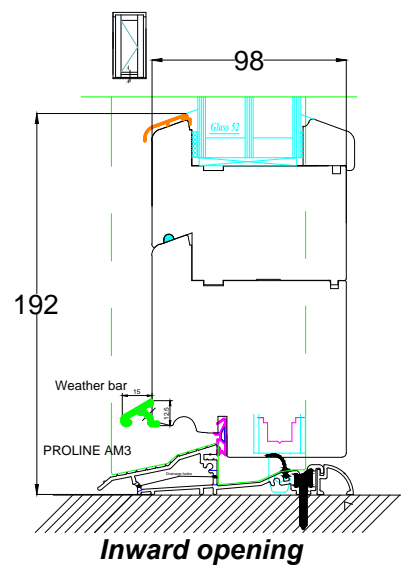

Inward opening

Outward opening

Outward opening

Inward opening

Outward opening

Inward opening

Double / French Doors

Outward opening

Inward opening

Inward opening

Outward opening

Inward opening

Outward opening

Timber threshold options available up to 193mm in bespoke measurements. Some Example sizes shown

General Notes

DO NOT SCALE
Retention of Copyright: Environmental Construction Products Ltd retain the copyright of this document. Environmental Construction Products Ltd license the Purchaser to use and copy this document only for the Purchaser's own purposes subject to our Standard Conditions of Sale and to payment of all invoices according to agreed terms