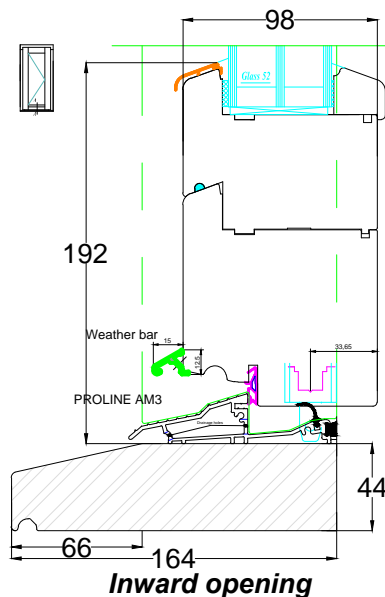

Inward opening

Outward opening

Outward opening

Inward opening

Outward opening

Inward opening

Double / French Doors

Outward opening

Inward opening

Inward opening

Outward opening

Inward opening

Outward opening

Timber threshold options available up to 193mm in bespoke measurements. Some Example sizes shown

General Notes

DO NOT SCALE
Retention of Copyright: Environmental Construction Products Ltd retain the copyright of this document. Environmental Construction Products Ltd license the Purchaser to use and copy this document only for the Purchaser's own purposes subject to our Standard Conditions of Sale and to payment of all invoices according to agreed terms