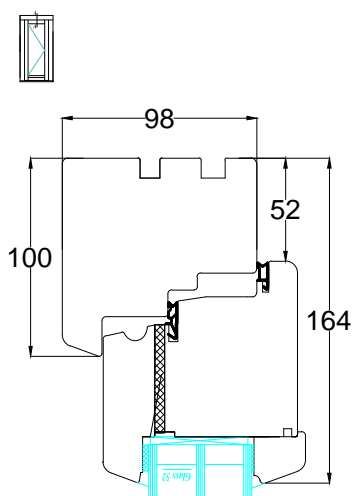

Inward opening