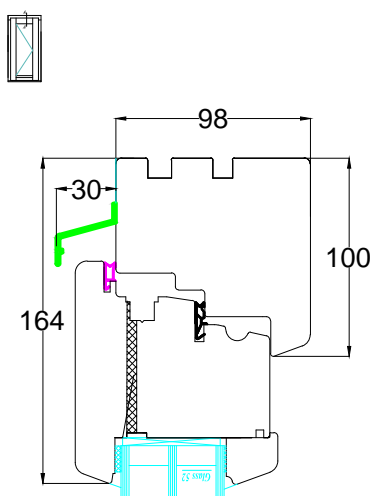

Inward opening

Outward opening

Outward opening

Inward opening

Outward opening

Inward opening

Double / French Doors

Outward opening

Inward opening

Inward opening

Outward opening

Inward opening

Outward opening

Timber threshold options available up to 193mm in bespoke measurements. Some Example sizes shown

General Notes

DO NOT SCALE
Retention of Copyright: Environmental Construction Products Ltd retain the copyright of this document. Environmental Construction Products Ltd license the Purchaser to use and copy this document only for the Purchaser's own purposes subject to our Standard Conditions of Sale and to payment of all invoices according to agreed terms

PART M Compliant Aluminum threshold supplied as standard