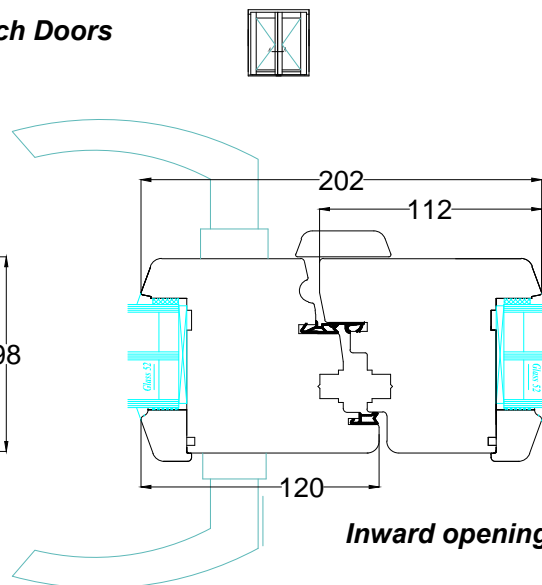

Inward opening

Outward opening

Outward opening

Inward opening

Outward opening

Inward opening

Double / French Doors

Outward opening

Inward opening

Inward opening

Outward opening

Inward opening

Outward opening

Timber threshold options available up to 193mm in bespoke measurements. Some Example sizes shown

General Notes

DO NOT SCALE
Retention of Copyright: Environmental Construction Products Ltd retain the copyright of this document. Environmental Construction Products Ltd license the Purchaser to use and copy this document only for the Purchaser's own purposes subject to our Standard Conditions of Sale and to payment of all invoices according to agreed terms