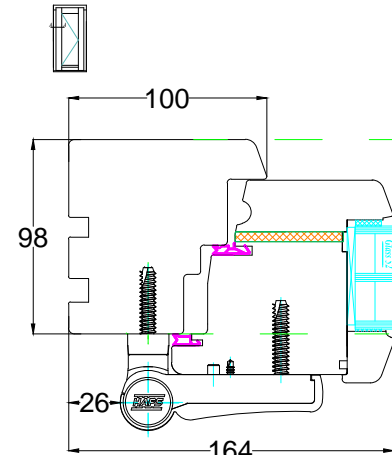

Inward opening

Outward opening

Outward opening

Inward opening

Outward opening

Inward opening

Double / French Doors

Outward opening

Inward opening

Inward opening

Outward opening

Inward opening

Outward opening

Timber threshold options available up to 193mm in bespoke measurements. Some Example sizes shown

General Notes

DO NOT SCALE
Retention of Copyright: Environmental Construction Products Ltd retain the copyright of this document. Environmental Construction Products Ltd license the Purchaser to use and copy this document only for the Purchaser's own purposes subject to our Standard Conditions of Sale and to payment of all invoices according to agreed terms

PART M Compliant Aluminum threshold supplied as standard