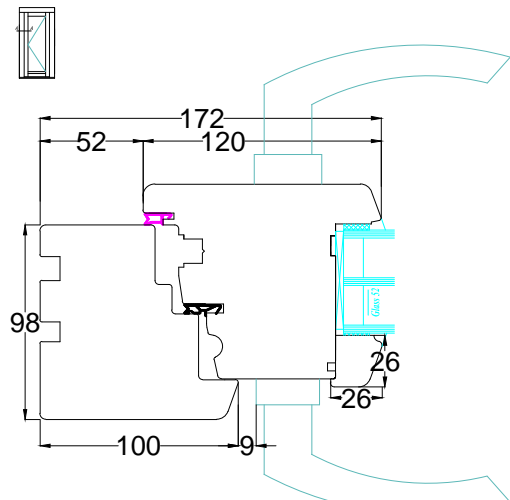

Inward opening

Outward opening

Outward opening

Inward opening

Outward opening

Inward opening

Double / French Doors

Outward opening

Inward opening

Inward opening

Outward opening

Inward opening

Outward opening

Timber threshold options available up to 193mm in bespoke measurements. Some Example sizes shown

General Notes

DO NOT SCALE
Retention of Copyright: Environmental Construction Products Ltd retain the copyright of this document. Environmental Construction Products Ltd license the Purchaser to use and copy this document only for the Purchaser's own purposes subject to our Standard Conditions of Sale and to payment of all invoices according to agreed terms