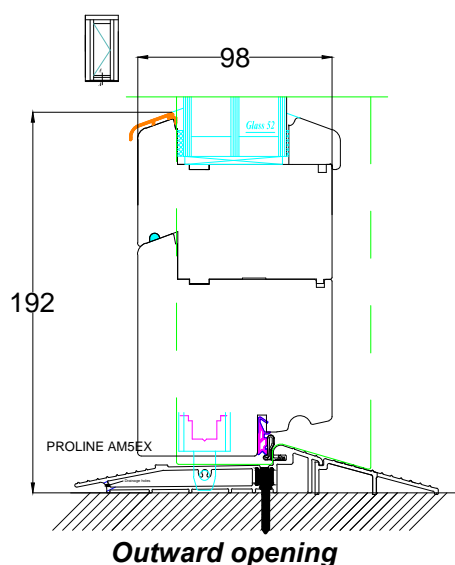

Inward opening

Outward opening

Outward opening

Inward opening

Outward opening

Inward opening

Double / French Doors

Outward opening

Inward opening

Inward opening

Outward opening

Inward opening

Outward opening

Timber threshold options available up to 193mm in bespoke measurements. Some Example sizes shown

General Notes

DO NOT SCALE
Retention of Copyright: Environmental Construction Products Ltd retain the copyright of this document. Environmental Construction Products Ltd license the Purchaser to use and copy this document only for the Purchaser's own purposes subject to our Standard Conditions of Sale and to payment of all invoices according to agreed terms