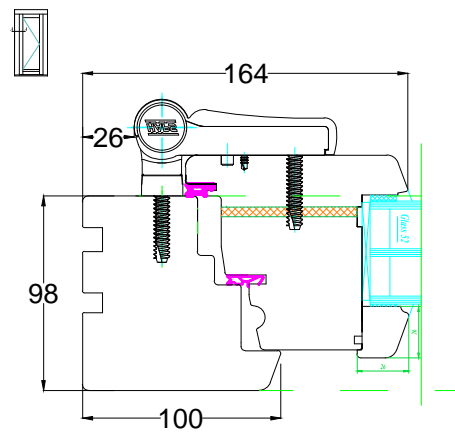

Inward opening

Outward opening

Outward opening

Inward opening

Outward opening

Inward opening

Double / French Doors

Outward opening

Inward opening

Inward opening

Outward opening

Inward opening

Outward opening

Timber threshold options available up to 193mm in bespoke measurements. Some Example sizes shown

General Notes

DO NOT SCALE
Retention of Copyright: Environmental Construction Products Ltd retain the copyright of this document. Environmental Construction Products Ltd license the Purchaser to use and copy this document only for the Purchaser's own purposes subject to our Standard Conditions of Sale and to payment of all invoices according to agreed terms

PART M Compliant Aluminum threshold supplied as standard