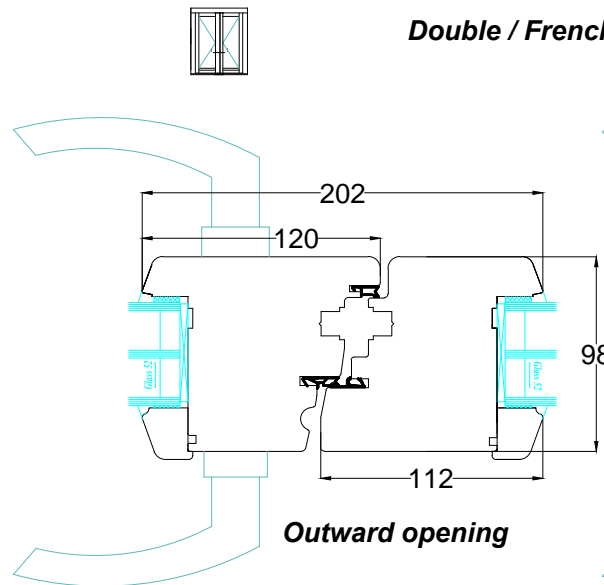

Inward opening

Outward opening

Outward opening

Inward opening

Outward opening

Inward opening

Double / French Doors

Outward opening

Inward opening

Inward opening

Outward opening

Inward opening

Outward opening

Timber threshold options available up to 193mm in bespoke measurements. Some Example sizes shown

General Notes

DO NOT SCALE
Retention of Copyright: Environmental Construction Products Ltd retain the copyright of this document. Environmental Construction Products Ltd license the Purchaser to use and copy this document only for the Purchaser's own purposes subject to our Standard Conditions of Sale and to payment of all invoices according to agreed terms

PART M Compliant Aluminum threshold supplied as standard