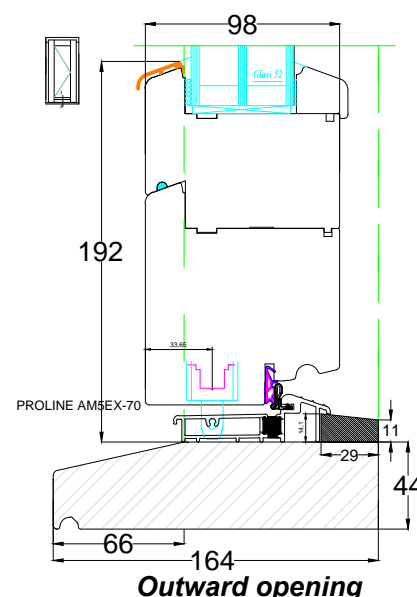

Inward opening

Inward opening

Outward opening

Inward opening

Outward opening

Timber threshold options available up to 193mm in bespoke measurements. Some Example sizes shown

General Notes

DO NOT SCALE
Retention of Copyright: Environmental Construction Products Ltd retain the copyright of this document. Environmental Construction Products Ltd license the Purchaser to use and copy this document only for the Purchaser's own purposes subject to our Standard Conditions of Sale and to payment of all invoices according to agreed terms