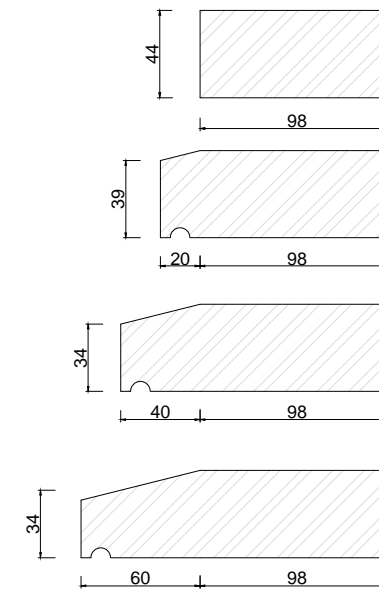

Inward opening

Inward opening

Outward opening

Inward opening

Outward opening

Timber threshold options available up to 193mm in bespoke measurements. Some Example sizes shown

General Notes

DO NOT SCALE
Retention of Copyright: Environmental Construction Products Ltd retain the copyright of this document. Environmental Construction Products Ltd license the Purchaser to use and copy this document only for the Purchaser's own purposes subject to our Standard Conditions of Sale and to payment of all invoices according to agreed terms