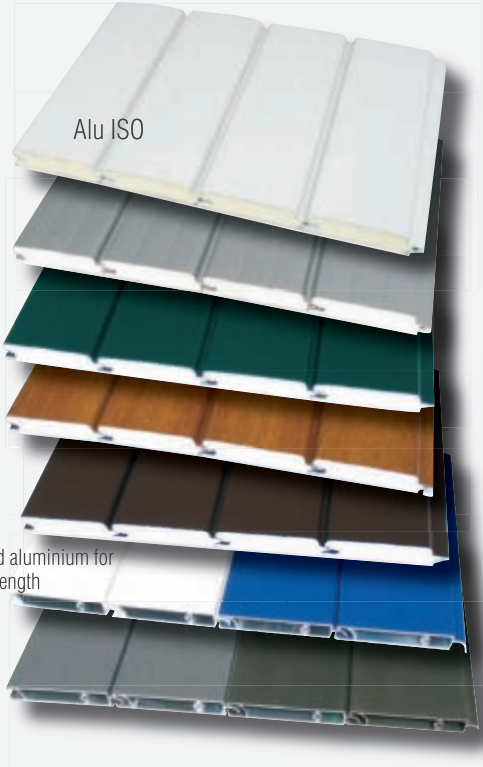

golden oak

Alu ISO

Extruded aluminium for extra strength