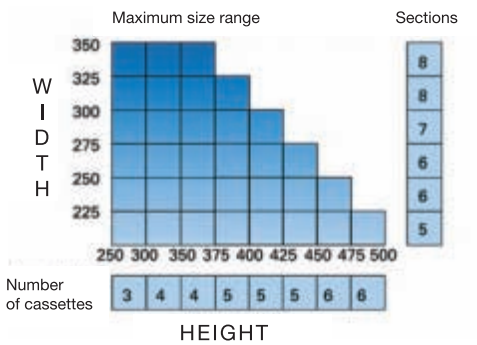

Track Arrangements