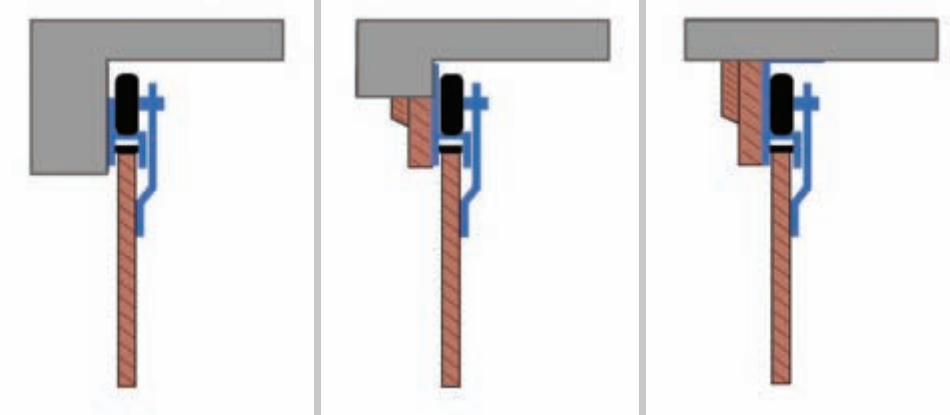

# ORIGINAL RUNDUM DOOR

Ball-bearing supported rollers    Guides with stainless steel ball-bearing supported vulcanised rollers    Engineered lock piece with compass type bolt and Euro cylinder security lock    Recessed door handle    Sprung stainless steel banding

Surface mounted T-track guide    Standard Version U-channel    Outward water drain

Normal lintel / Min 100 mm    Lintel less than 100 mm / Partial fascia    No Lintel / 100 mm fascia

Standard reveal 400 mm + No fascia needed    Inward fascia    Angled corner fascia 120 mm