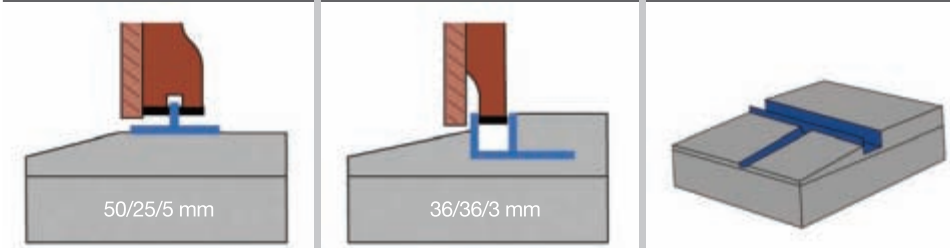

Surface mounted T-track guide    Standard Version U-channel    Outward water drain

Normal lintel / Min 100 mm    Lintel less than 100 mm / Partial fascia    No Lintel / 100 mm fascia

Standard reveal 400 mm + No fascia needed    Inward fascia    Angled corner fascia 120 mm