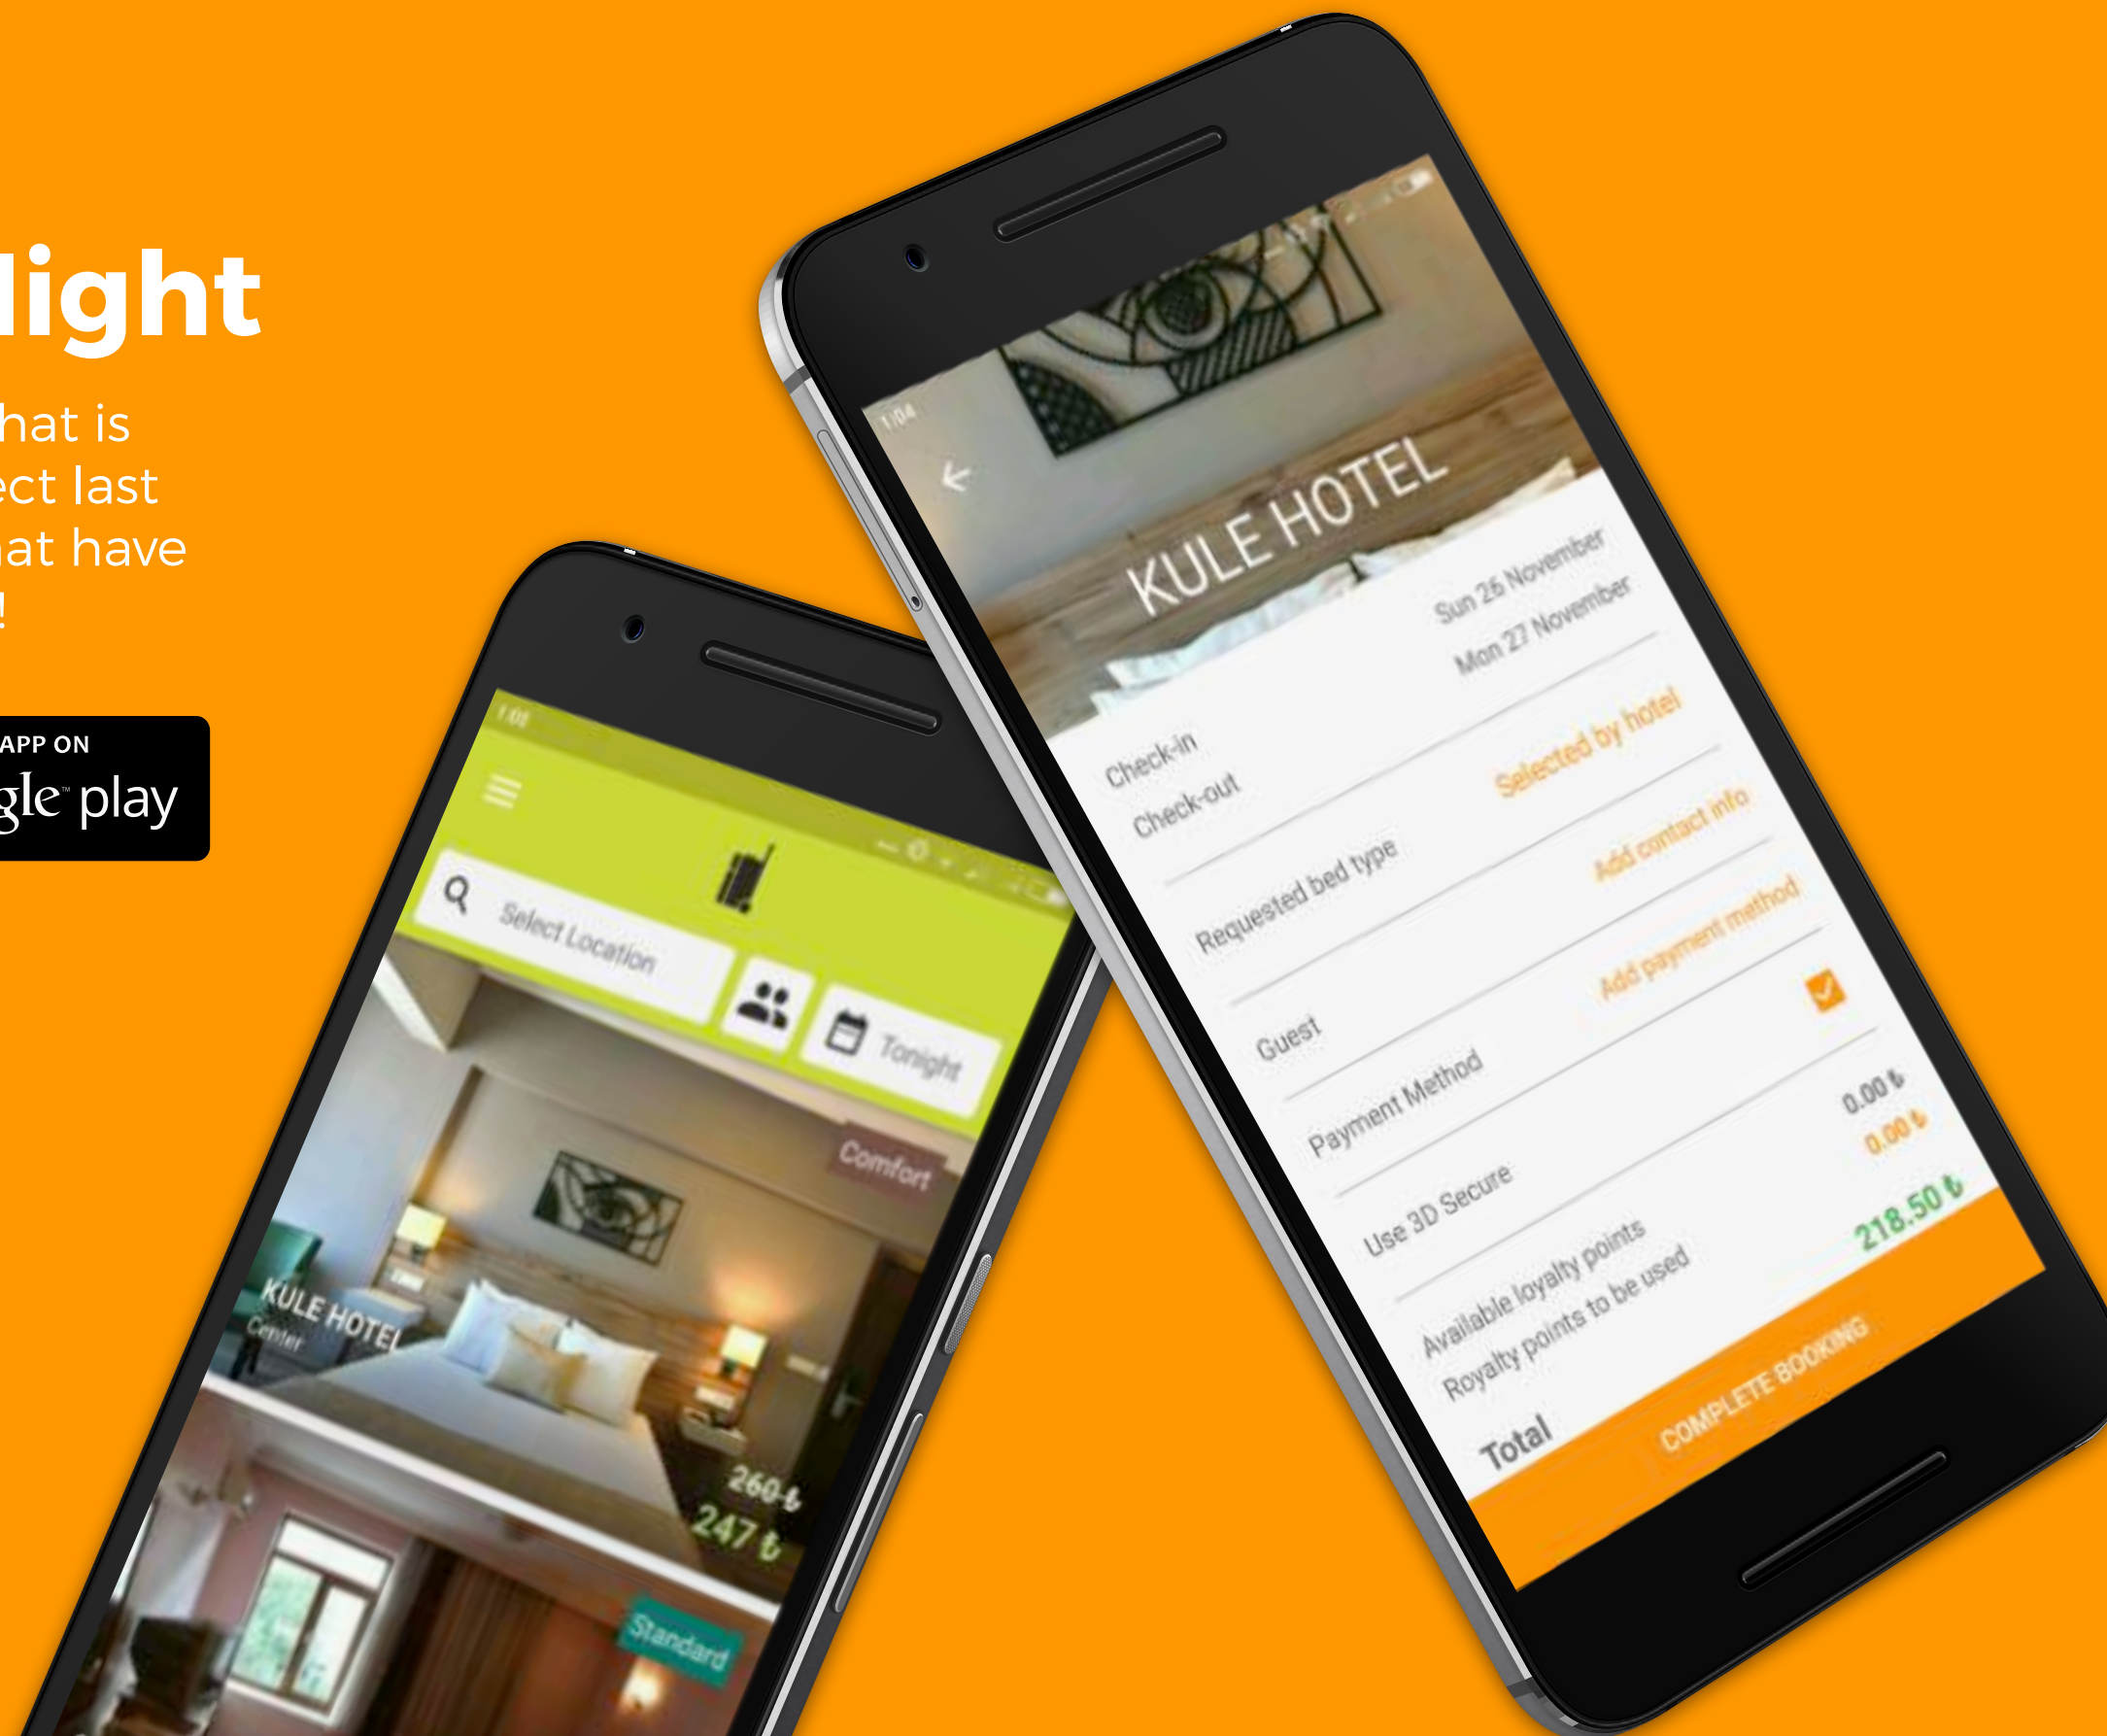

# Nu - Metropolitan

Nu-Metropolitan is an exclusive invite only social concierge service that connects entrepreneurs and investors.

# Time Looper

Time Looper is an award winning AR/VR startup that lets you replay history by using your smartphone.

# Hotel Same Night

Hotel Same Night is a mobile that is specially created to help connect last minute travellers with hotels that have unsold inventory at great deals!