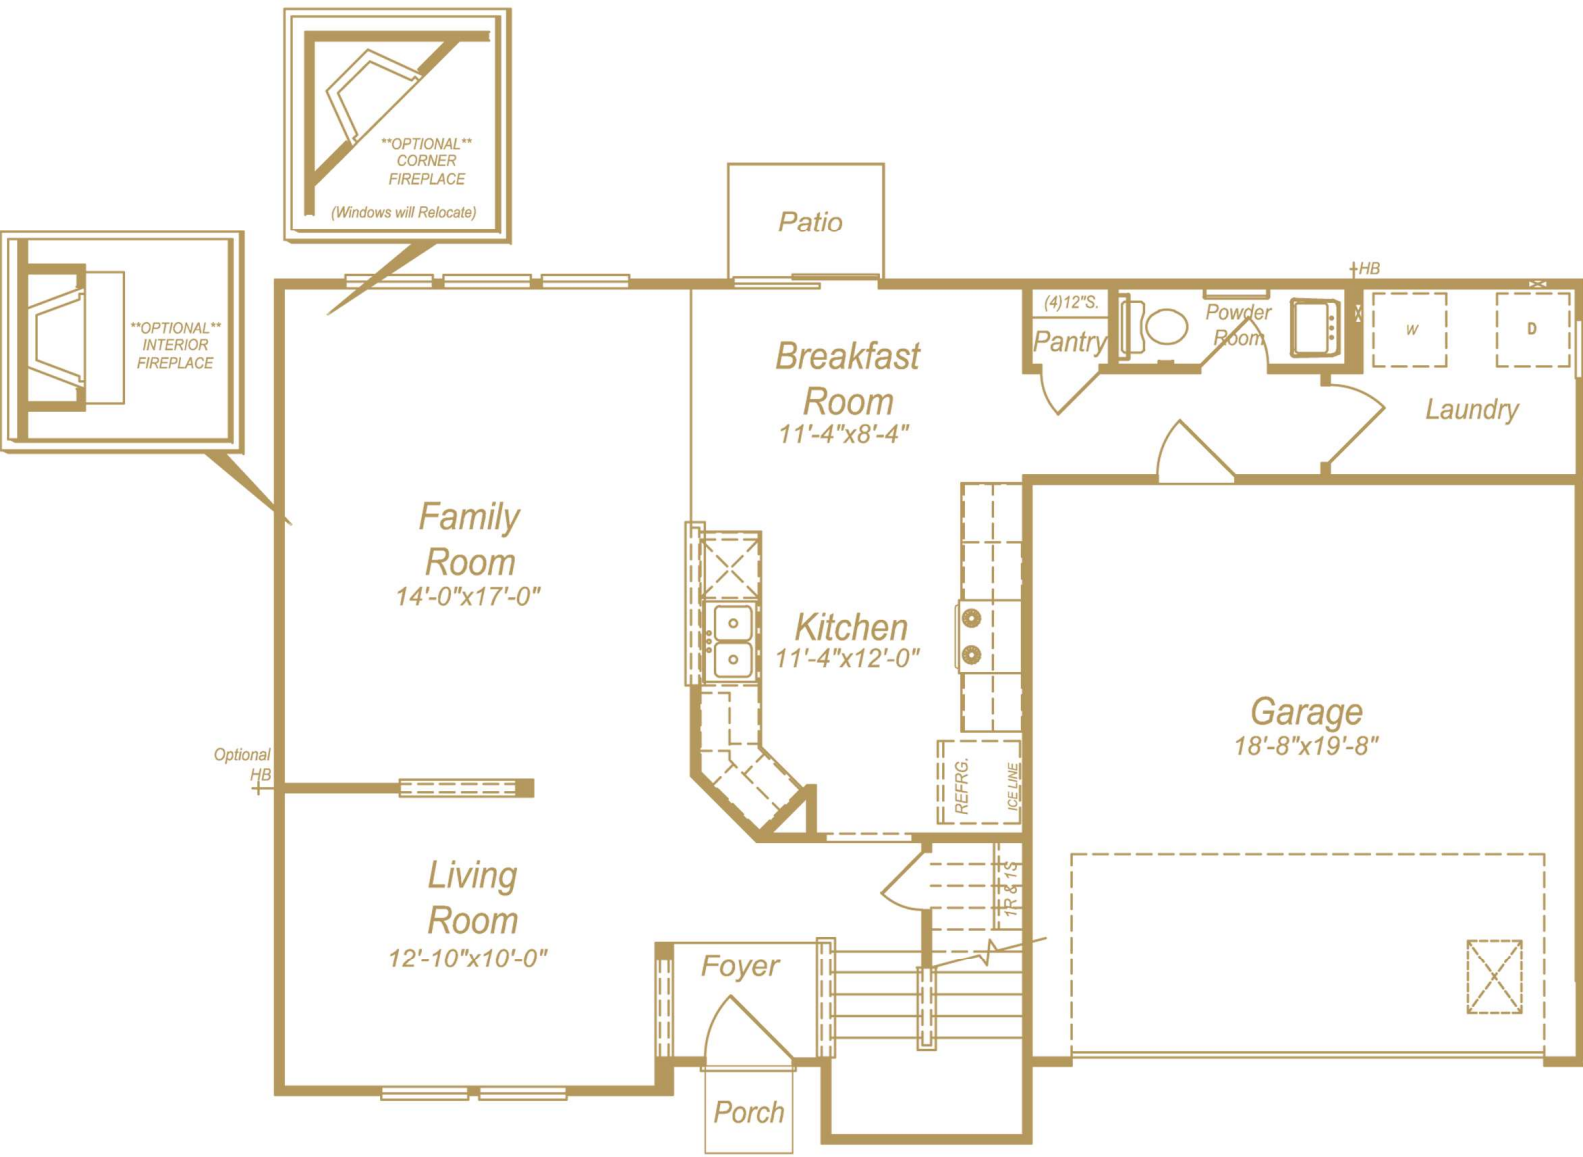

BEACON
BUILDERS

The 1953 at Williamsburg Lake Estates

Nineveh, Indiana

Featured Elevation
Elevation Scheme 3

Elevation Scheme 1

Elevation Scheme 2

Elevation Scheme 4

BEACON BUILDERS

The 1953 at Williamsburg Lake Estates

Nineveh, Indiana

Main Floorplan

1/19/2019

BEACON BUILDERS

The 1953 at Williamsburg Lake Estates

Nineveh, Indiana

Second Floor 3 Bedroom Plan

1/19/2019

BEACON BUILDERS

The 1953 at Williamsburg Lake Estates

Nineveh, Indiana

Second Floor 4 Bedroom Plan