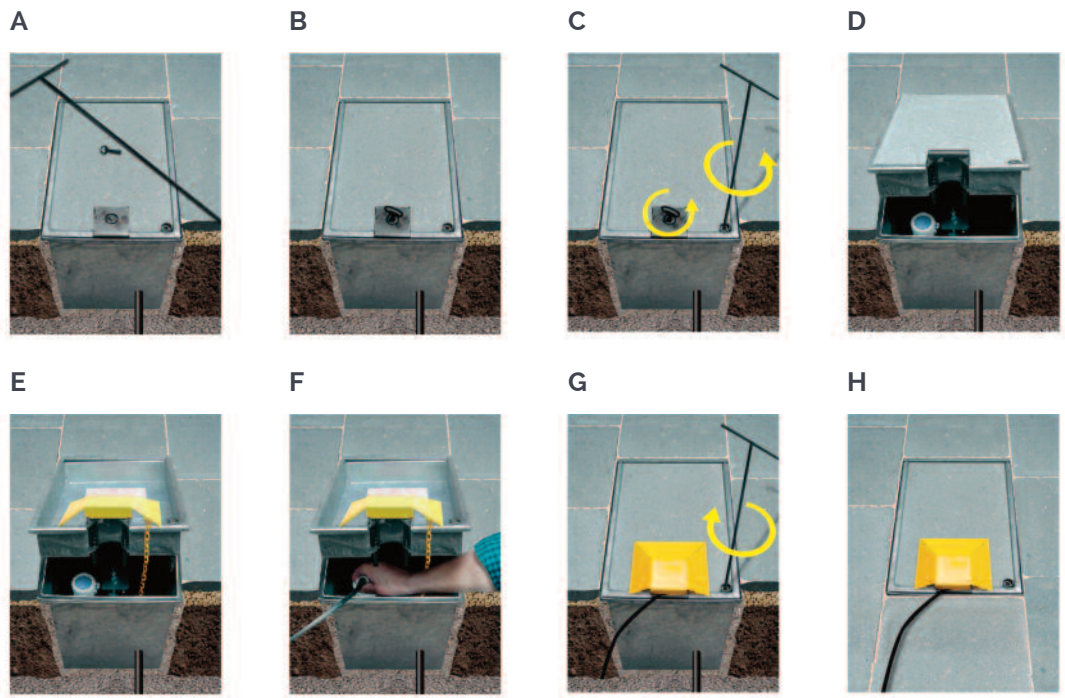

IGU operation guide