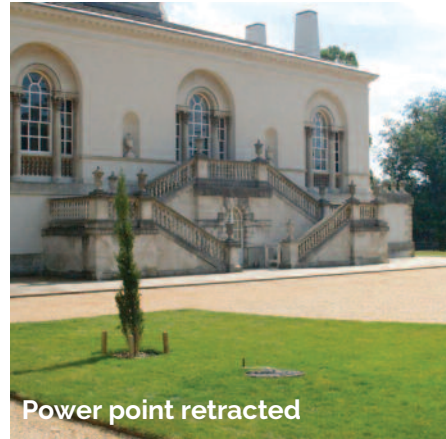

PUPS practicality

easy to use and
easy to install...

Why are Pop Up Power® points so useful?

Staging an outdoor event in the urban public environment is a great commercial activity for any local authority. Attracting more and more people to make use of public space not only boosts the commercial viability of our town centres, but it also helps to create a sense of community and well-being in any urban development. Music festivals, carol concerts, exhibitions, markets: all of these help to create a thriving local economy.

Retractability = discretion

The immediate benefit of this type of equipment seems to be the discreetness of their installation. With the current minimalist trend in landscape design for our towns and cities, the fully retractable units can be stored safely underground until they are needed - and you wouldn't even know they were there, thanks for the unique way in which they can be "paved over".

No more power problems

One of the regular problems with holding successful outdoor events is that of electricity supply. Ensuring that a constant power supply is maintained when and where it is necessary is a constant headache for any events management team. This is no longer an issue with our retractable power points - each provides an efficient electricity supply for any outside event.

Our clients

We have installed our pop-up units at a variety of locations throughout the UK including:

Power point retracted