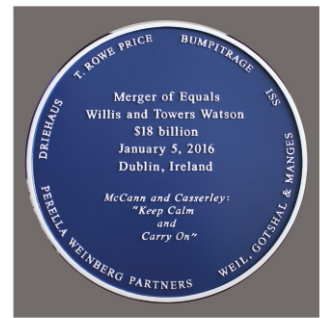

QUALITY CAST "BLUE" PLAQUES

EXAMPLES AND GUIDE PRICES

'EPWORTH VILLA'
400mm diameter
Letters & border in relief
Times New Roman typeface
Blue (BS 20D45) background
White text & border
Guide price £332.00

'MALCOLM SAVILLE'
350mm diameter
Letters & border in relief
Times New Roman typeface
Blue (BS 20D45) background
White text & border
Guide price £221.35

'MERGER OF EQUALS'
400mm diameter
Letters & border in relief
Times New Roman typeface
Blue (BS 20D45) background
White text & border
Guide price £338.00

'CORONATION GARDENS'
350mm diameter
Letters & border in relief
Times New Roman typeface
Black background
Gold text & border
Painted crown
Guide price £309.00

'HORWICH TOWN COUNCIL'
400mm diameter
Letters & border in relief
Times New Roman typeface
Green background
Gold text & border
Coat of Arms in relief & hand painted. Tooling for crest extra @ £202.50 once only.
Guide price £405.00

Sizes normally range from 300 - 600mm diameter. Choose background colour - BS or RAL refs. preferred.

Popular letter colours are white, gold, silver and cream.

Standard typefaces - Times New Roman and Franklin Gothic Book. Other typefaces possible with tooling costs.