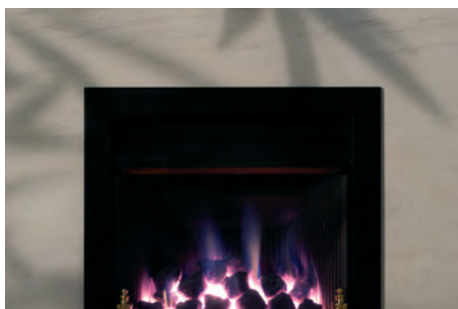

Finishes available: