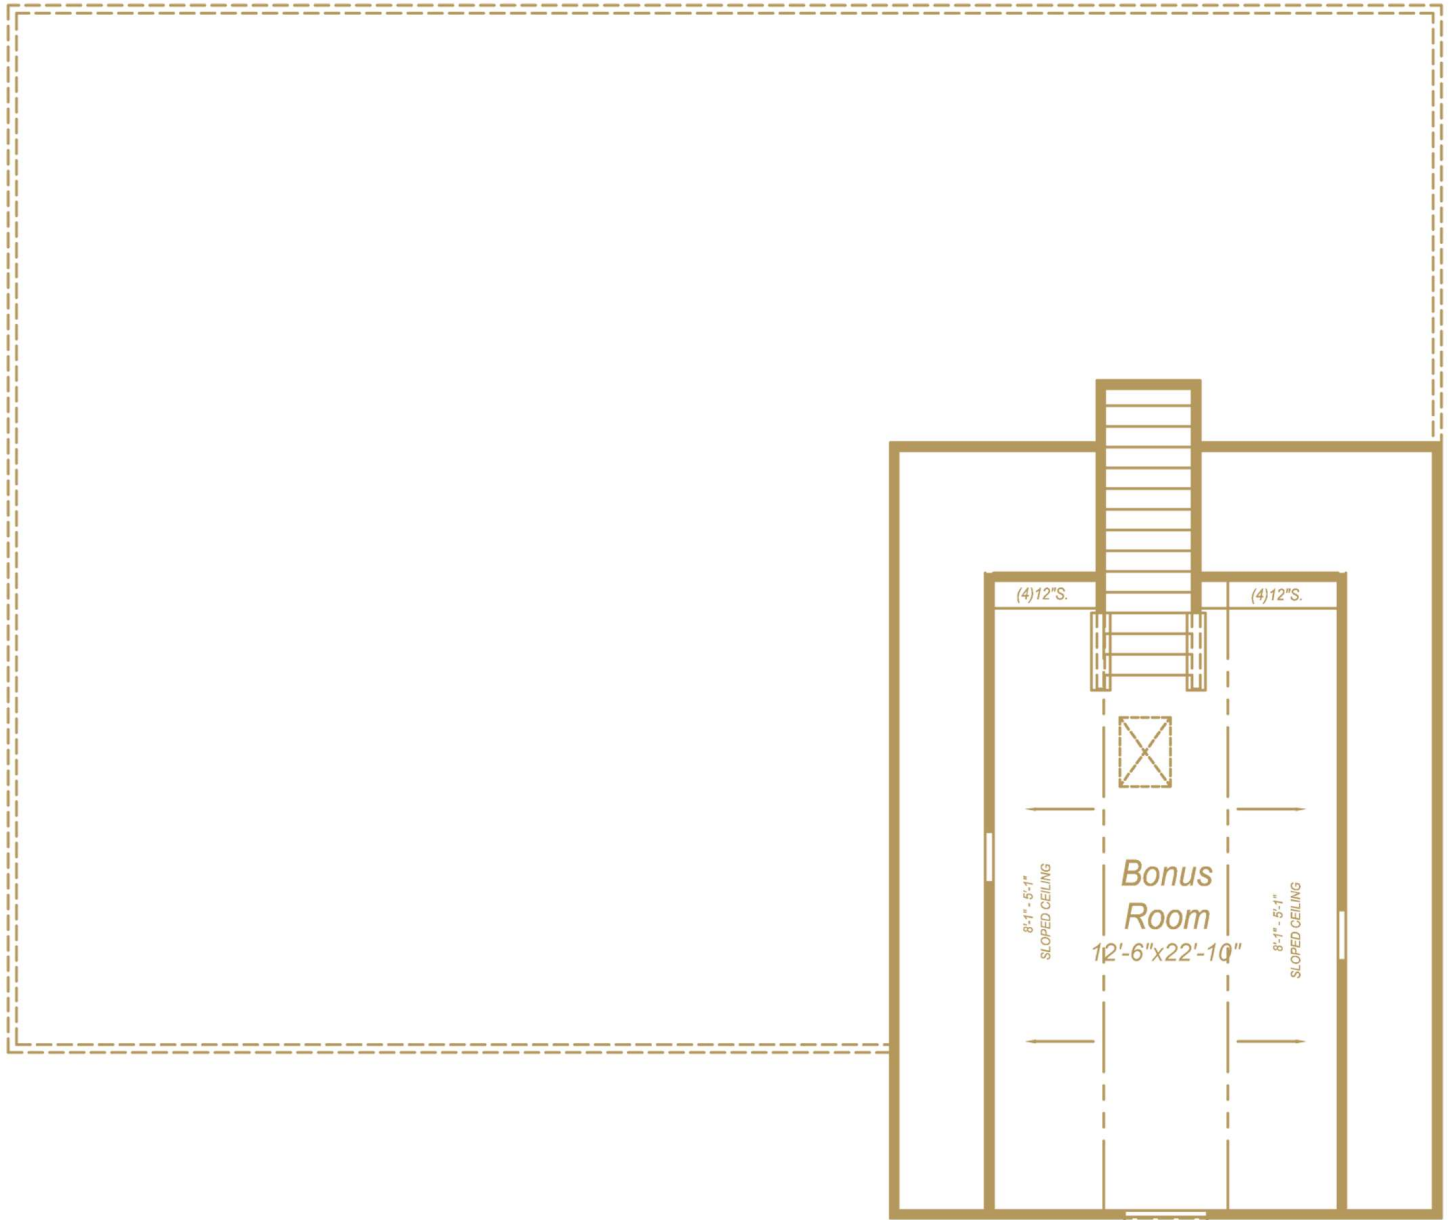

1/19/19

Beacon Builders

www.beacon-builders.com

Guiding you Home

Plan dimensions and square footage are approximate. Dimensions and square footage are based on architectural design and may vary by actual construction. Plans listed are subject to change without notice and plan availability may vary by lot. Ask your Sales Associate for more details.

BEACON BUILDERS

The 1900 at

Woodland Parks

Columbus, Indiana

Main Floorplan

BEACON
BUILDERS

The 1900 at

Woodland Parks

Columbus, Indiana

Bonus Room