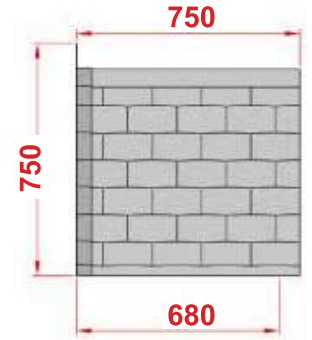

Penzance

- Standard Gallows or Corbels provided
- Other sizes available on request
- Concealed soffit fittings
- GRP or Traditional roof
- Full fitting instructions supplied
- Easy to fit

£398.00

GRP roof colours:

- In addition to the standard colours shown, we can provide products to any BS or RAL colour.
- UV stabilisers are added to the gel coat finishes to minimise colour degradation.
- Colour fastness figures are available on request.

Truro

- Standard Gallows or Corbels provided
- Other sizes available on request
- Concealed soffit fittings
- GRP or Traditional roof
- Full fitting instructions supplied
- Easy to fit

£498.00

GRP roof colours:

- In addition to the standard colours shown, we can provide products to any BS or RAL colour.
- UV stabilisers are added to the gel coat finishes to minimise colour degradation.
- Colour fastness figures are available on request.