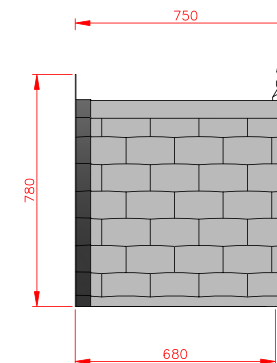

Totnes

- Standard Gallows or Corbels provided
- Other sizes available on request
- Concealed soffit fittings
- GRP or Traditional roof
- Full fitting instructions supplied
- Easy to fit

£449.00

GRP roof colours:

- In addition to the standard colours shown, we can provide products to any BS or RAL colour.
- UV stabilisers are added to the gel coat finishes to minimise colour degradation.
- Colour fastness figures are available on request.

Sidmouth

- Standard Gallows or Corbels provided
- Other sizes available on request
- Concealed soffit fittings
- GRP or Traditional roof
- Full fitting instructions supplied
- Easy to fit

£399.00

GRP roof colours:

- In addition to the standard colours shown, we can provide products to any BS or RAL colour.
- UV stabilisers are added to the gel coat finishes to minimise colour degradation.
- Colour fastness figures are available on request.