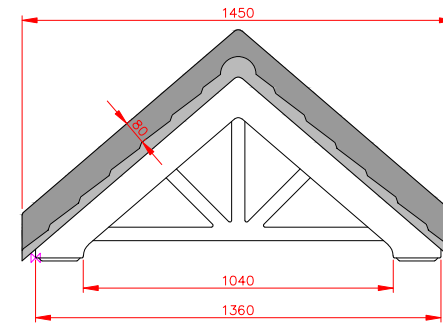

Penzance

- Standard Gallows or Corbels provided
- Other sizes available on request
- Concealed soffit fittings
- GRP or Traditional roof
- Full fitting instructions supplied
- Easy to fit

£398.00

GRP roof colours:

- In addition to the standard colours shown, we can provide products to any BS or RAL colour.
- UV stabilisers are added to the gel coat finishes to minimise colour degradation.
- Colour fastness figures are available on request.

Truro

- Standard Gallows or Corbels provided
- Other sizes available on request
- Concealed soffit fittings
- GRP or Traditional roof
- Full fitting instructions supplied
- Easy to fit

£498.00

GRP roof colours:

- In addition to the standard colours shown, we can provide products to any BS or RAL colour.
- UV stabilisers are added to the gel coat finishes to minimise colour degradation.
- Colour fastness figures are available on request.