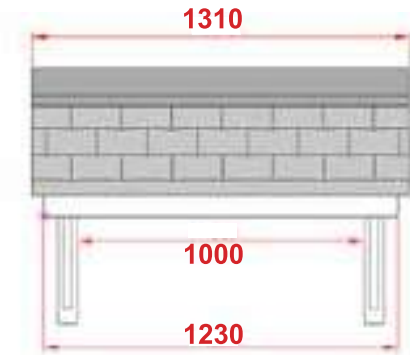

Terracotta

Dark Brown

Slate Grey

Padstow

- Leg brackets
- Other sizes available on request
- Concealed soffit fittings
- Full fitting instructions supplied
- Easy to fit

£326.00

GRP roof colours:

- In addition to the standard colours shown, we can provide products to any BS or RAL colour.
- UV stabilisers are added to the gel coat finishes to minimise colour degradation.
- Colour fastness figures are available on request.