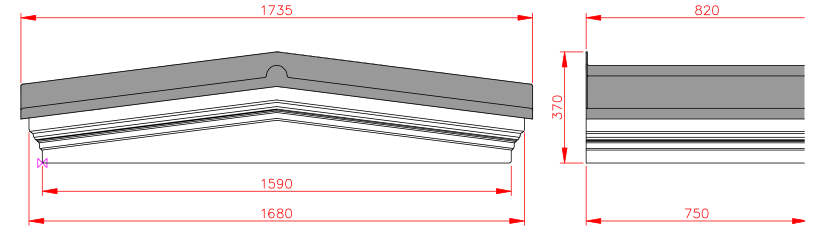

Mullion

- Concealed soffit fittings
- Full fitting instructions supplied
- Easy to fit

£359.00

GRP roof colours:

- In addition to the standard colours shown, we can provide products to any BS or RAL colour.
- UV stabilisers are added to the gel coat finishes to minimise colour degradation.
- Colour fastness figures are available on request.

Paradise St, Ramsbottom, Bury BL0 9BS 01706 822665
www.canopyproducts.co.uk sales@canopyproducts.co.uk