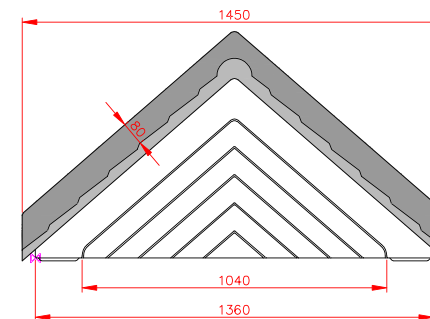

Falmouth

- Standard Gallows or Corbels provided
- Other sizes available on request
- Concealed soffit fittings
- GRP or Traditional roof
- Full fitting instructions supplied
- Easy to fit

£440.00

GRP roof colours:

- In addition to the standard colours shown, we can provide products to any BS or RAL colour.
- UV stabilisers are added to the gel coat finishes to minimise colour degradation.
- Colour fastness figures are available on request.

Charlestown

- Standard Gallows or Corbels provided
- Other sizes available on request
- Concealed soffit fittings
- GRP or Traditional roof
- Full fitting instructions supplied
- Easy to fit

£359.00

GRP roof colours:

- In addition to the standard colours shown, we can provide products to any BS or RAL colour.
- UV stabilisers are added to the gel coat finishes to minimise colour degradation.
- Colour fastness figures are available on request.