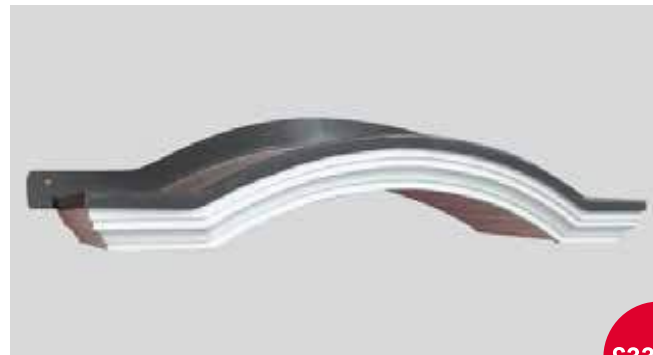

Port Isaac

- Concealed soffit fittings
- Full fitting instructions supplied
- Easy to fit

£333.00