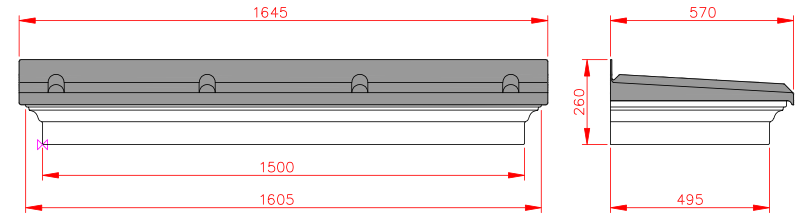

GRP roof colours:

- In addition to the standard colours shown, we can provide products to any BS or RAL colour.
- UV stabilisers are added to the gel coat finishes to minimise colour degradation.
- Colour fastness figures are available on request.