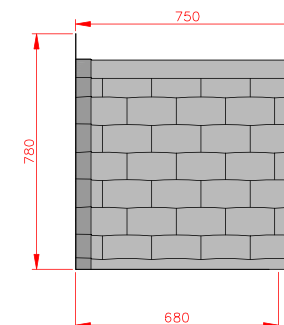

Portscaths

- Standard Gallows or Corbels provided
- Other sizes available on request
- Concealed soffit fittings
- GRP or Traditional roof
- Full fitting instructions supplied
- Easy to fit

£427.00

GRP roof colours:

- In addition to the standard colours shown, we can provide products to any BS or RAL colour.
- UV stabilisers are added to the gel coat finishes to minimise colour degradation.
- Colour fastness figures are available on request.

Salcombe

- Standard Gallows or Corbels provided
- Other sizes available on request
- Concealed soffit fittings
- GRP or Traditional roof
- Full fitting instructions supplied
- Easy to fit

£440.00

GRP roof colours:

- In addition to the standard colours shown, we can provide products to any BS or RAL colour.
- UV stabilisers are added to the gel coat finishes to minimise colour degradation.
- Colour fastness figures are available on request.