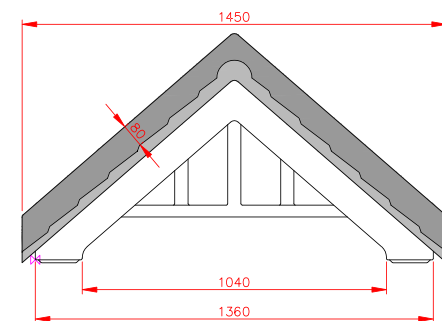

Totnes

- Standard Gallows or Corbels provided
- Other sizes available on request
- Concealed soffit fittings
- GRP or Traditional roof
- Full fitting instructions supplied
- Easy to fit

£449.00

GRP roof colours:

- In addition to the standard colours shown, we can provide products to any BS or RAL colour.
- UV stabilisers are added to the gel coat finishes to minimise colour degradation.
- Colour fastness figures are available on request.

Sidmouth

- Standard Gallows or Corbels provided
- Other sizes available on request
- Concealed soffit fittings
- GRP or Traditional roof
- Full fitting instructions supplied
- Easy to fit

£399.00

GRP roof colours:

- In addition to the standard colours shown, we can provide products to any BS or RAL colour.
- UV stabilisers are added to the gel coat finishes to minimise colour degradation.
- Colour fastness figures are available on request.