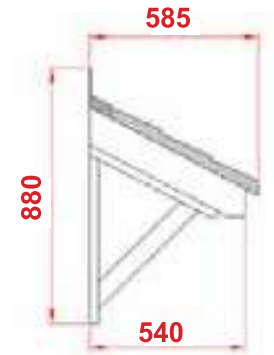

Terracotta

Dark Brown

Slate Grey

Padstow

- Leg brackets
- Other sizes available on request
- Concealed soffit fittings
- Full fitting instructions supplied
- Easy to fit

£326.00

GRP roof colours:

- In addition to the standard colours shown, we can provide products to any BS or RAL colour.
- UV stabilisers are added to the gel coat finishes to minimise colour degradation.
- Colour fastness figures are available on request.