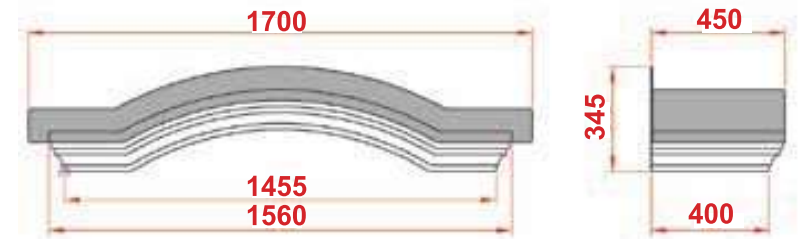

GRP roof colours:

- In addition to the standard colours shown, we can provide products to any BS or RAL colour.
- UV stabilisers are added to the gel coat finishes to minimise colour degradation.
- Colour fastness figures are available on request.