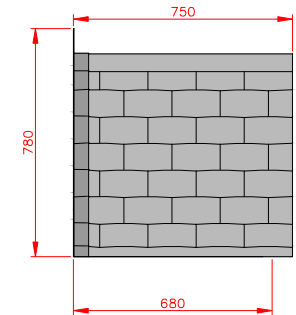

Falmouth

- Standard Gallows or Corbels provided
- Other sizes available on request
- Concealed soffit fittings
- GRP or Traditional roof
- Full fitting instructions supplied
- Easy to fit

£440.00

GRP roof colours:

- In addition to the standard colours shown, we can provide products to any BS or RAL colour.
- UV stabilisers are added to the gel coat finishes to minimise colour degradation.
- Colour fastness figures are available on request.

Charlestown

- Standard Gallows or Corbels provided
- Other sizes available on request
- Concealed soffit fittings
- GRP or Traditional roof
- Full fitting instructions supplied
- Easy to fit

£359.00

GRP roof colours:

- In addition to the standard colours shown, we can provide products to any BS or RAL colour.
- UV stabilisers are added to the gel coat finishes to minimise colour degradation.
- Colour fastness figures are available on request.