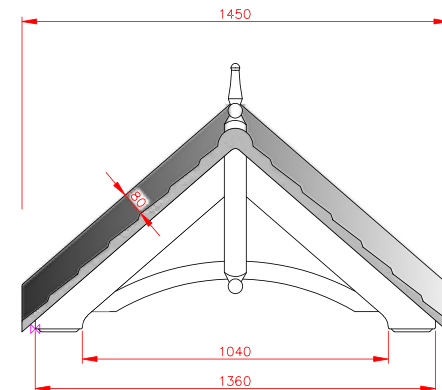

Totnes

- Standard Gallows or Corbels provided
- Other sizes available on request
- Concealed soffit fittings
- GRP or Traditional roof
- Full fitting instructions supplied
- Easy to fit

£449.00

GRP roof colours:

- In addition to the standard colours shown, we can provide products to any BS or RAL colour.
- UV stabilisers are added to the gel coat finishes to minimise colour degradation.
- Colour fastness figures are available on request.

Sidmouth

- Standard Gallows or Corbels provided
- Other sizes available on request
- Concealed soffit fittings
- GRP or Traditional roof
- Full fitting instructions supplied
- Easy to fit

£399.00

GRP roof colours:

- In addition to the standard colours shown, we can provide products to any BS or RAL colour.
- UV stabilisers are added to the gel coat finishes to minimise colour degradation.
- Colour fastness figures are available on request.