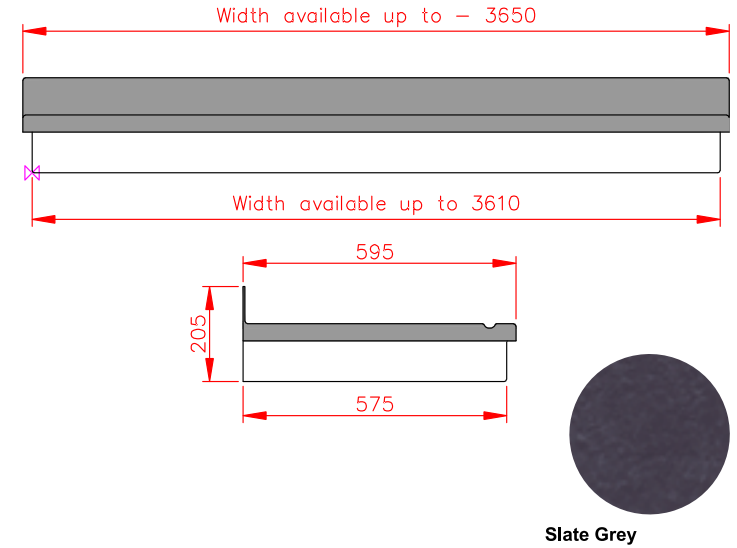

Slate Grey

Polperro

- Other sizes available on request
- Concealed soffit fittings
- Full fitting instructions supplied
- Easy to fit

£326.00

GRP roof colours:

- In addition to the standard colours shown, we can provide products to any BS or RAL colour.
- UV stabilisers are added to the gel coat finishes to minimise colour degradation.
- Colour fastness figures are available on request.