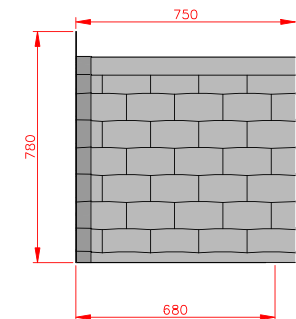

Falmouth

- Standard Gallows or Corbels provided
- Other sizes available on request
- Concealed soffit fittings
- GRP or Traditional roof
- Full fitting instructions supplied
- Easy to fit

£440.00

GRP roof colours:

- In addition to the standard colours shown, we can provide products to any BS or RAL colour.
- UV stabilisers are added to the gel coat finishes to minimise colour degradation.
- Colour fastness figures are available on request.

Charlestown

- Standard Gallows or Corbels provided
- Other sizes available on request
- Concealed soffit fittings
- GRP or Traditional roof
- Full fitting instructions supplied
- Easy to fit

£359.00

GRP roof colours:

- In addition to the standard colours shown, we can provide products to any BS or RAL colour.
- UV stabilisers are added to the gel coat finishes to minimise colour degradation.
- Colour fastness figures are available on request.