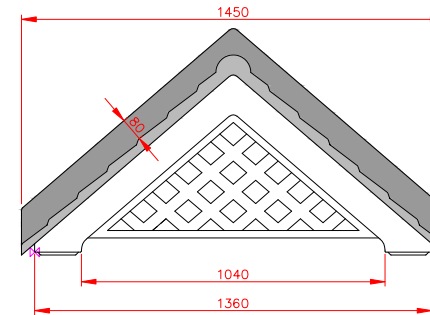

Falmouth

- Standard Gallows or Corbels provided
- Other sizes available on request
- Concealed soffit fittings
- GRP or Traditional roof
- Full fitting instructions supplied
- Easy to fit

£440.00

GRP roof colours:

- In addition to the standard colours shown, we can provide products to any BS or RAL colour.
- UV stabilisers are added to the gel coat finishes to minimise colour degradation.
- Colour fastness figures are available on request.

Charlestown

- Standard Gallows or Corbels provided
- Other sizes available on request
- Concealed soffit fittings
- GRP or Traditional roof
- Full fitting instructions supplied
- Easy to fit

£359.00

GRP roof colours:

- In addition to the standard colours shown, we can provide products to any BS or RAL colour.
- UV stabilisers are added to the gel coat finishes to minimise colour degradation.
- Colour fastness figures are available on request.