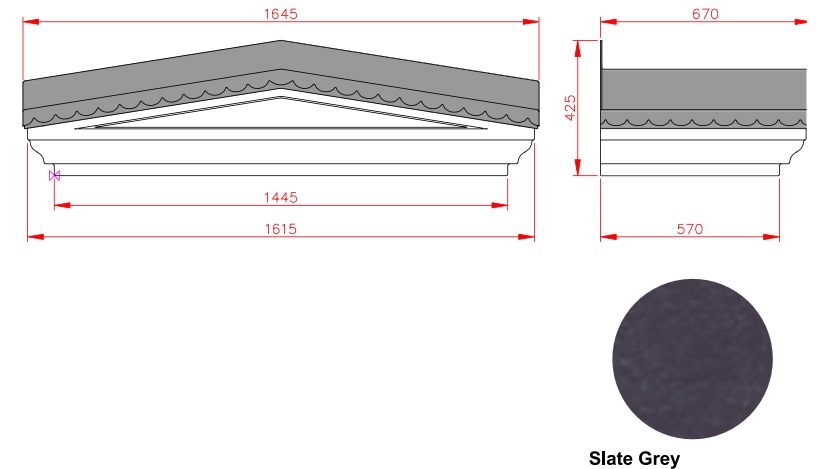

Cadgwith

- Standard Gallows or Corbels provided
- Concealed soffit fittings
- Full fitting instructions supplied
- Easy to fit

£399.00

GRP roof colours:

- In addition to the standard colours shown, we can provide products to any BS or RAL colour.
- UV stabilisers are added to the gel coat finishes to minimise colour degradation.
- Colour fastness figures are available on request.