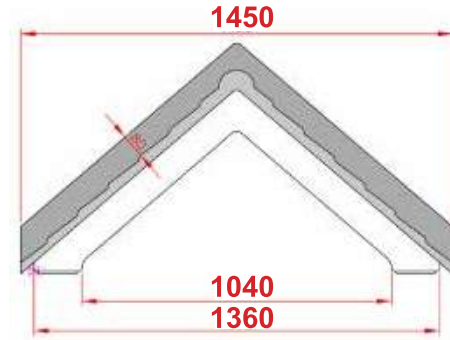

Penzance

- Standard Gallows or Corbels provided
- Other sizes available on request
- Concealed soffit fittings
- GRP or Traditional roof
- Full fitting instructions supplied
- Easy to fit

£398.00

GRP roof colours:

- In addition to the standard colours shown, we can provide products to any BS or RAL colour.
- UV stabilisers are added to the gel coat finishes to minimise colour degradation.
- Colour fastness figures are available on request.

Truro

- Standard Gallows or Corbels provided
- Other sizes available on request
- Concealed soffit fittings
- GRP or Traditional roof
- Full fitting instructions supplied
- Easy to fit

£498.00

GRP roof colours:

- In addition to the standard colours shown, we can provide products to any BS or RAL colour.
- UV stabilisers are added to the gel coat finishes to minimise colour degradation.
- Colour fastness figures are available on request.