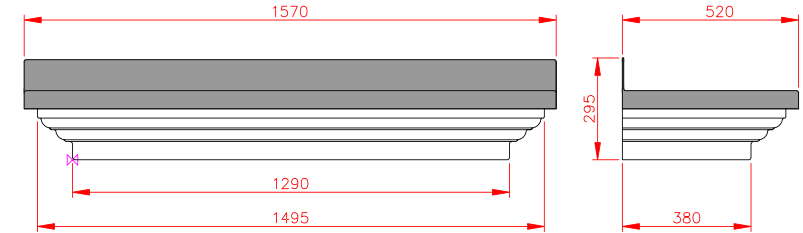

Boscastle

- Standard Gallows or Corbels provided
- Other sizes available on request
- Concealed soffit fittings
- Full fitting instructions supplied
- Easy to fit

£333.00

GRP roof colours:

- In addition to the standard colours shown, we can provide products to any BS or RAL colour.
- UV stabilisers are added to the gel coat finishes to minimise colour degradation.
- Colour fastness figures are available on request.