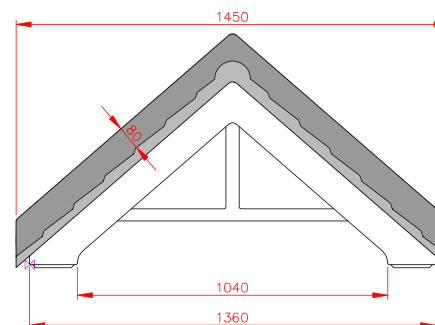

Portscaths

- Standard Gallows or Corbels provided
- Other sizes available on request
- Concealed soffit fittings
- GRP or Traditional roof
- Full fitting instructions supplied
- Easy to fit

£427.00

GRP roof colours:

- In addition to the standard colours shown, we can provide products to any BS or RAL colour.
- UV stabilisers are added to the gel coat finishes to minimise colour degradation.
- Colour fastness figures are available on request.

Salcombe

- Standard Gallows or Corbels provided
- Other sizes available on request
- Concealed soffit fittings
- GRP or Traditional roof
- Full fitting instructions supplied
- Easy to fit

£440.00

GRP roof colours:

- In addition to the standard colours shown, we can provide products to any BS or RAL colour.
- UV stabilisers are added to the gel coat finishes to minimise colour degradation.
- Colour fastness figures are available on request.