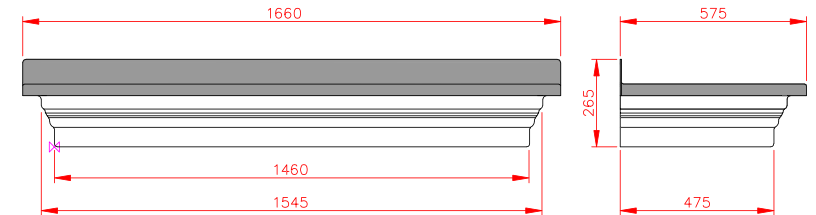

GRP roof colours:

- In addition to the standard colours shown, we can provide products to any BS or RAL colour.
- UV stabilisers are added to the gel coat finishes to minimise colour degradation.
- Colour fastness figures are available on request.