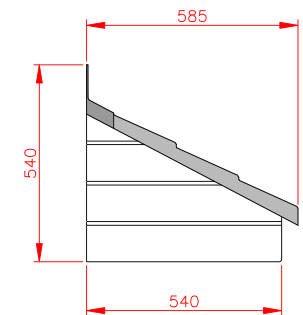

Padstow

- Leg brackets
- Other sizes available on request
- Concealed soffit fittings
- Full fitting instructions supplied
- Easy to fit

£326.00

GRP roof colours:

- In addition to the standard colours shown, we can provide products to any BS or RAL colour.
- UV stabilisers are added to the gel coat finishes to minimise colour degradation.
- Colour fastness figures are available on request.

Fowey

- Standard Gallows or Corbels provided
- Other sizes available on request
- Concealed soffit fittings
- GRP or Traditional roof
- Full fitting instructions supplied
- Easy to fit

£448.00

GRP roof colours:

- In addition to the standard colours shown, we can provide products to any BS or RAL colour.
- UV stabilisers are added to the gel coat finishes to minimise colour degradation.
- Colour fastness figures are available on request.