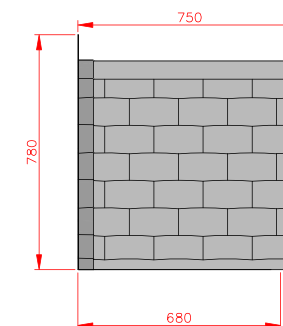

Portscaths

- Standard Gallows or Corbels provided
- Other sizes available on request
- Concealed soffit fittings
- GRP or Traditional roof
- Full fitting instructions supplied
- Easy to fit

£427.00

GRP roof colours:

- In addition to the standard colours shown, we can provide products to any BS or RAL colour.
- UV stabilisers are added to the gel coat finishes to minimise colour degradation.
- Colour fastness figures are available on request.

Salcombe

- Standard Gallows or Corbels provided
- Other sizes available on request
- Concealed soffit fittings
- GRP or Traditional roof
- Full fitting instructions supplied
- Easy to fit

£440.00

GRP roof colours:

- In addition to the standard colours shown, we can provide products to any BS or RAL colour.
- UV stabilisers are added to the gel coat finishes to minimise colour degradation.
- Colour fastness figures are available on request.