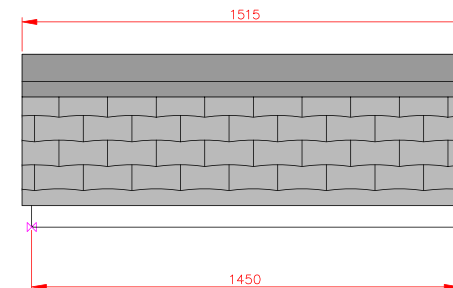

Brixham

- Standard Gallows or Corbels provided
- Other sizes available on request
- Concealed soffit fittings
- GRP or Traditional roof
- Full fitting instructions supplied
- Easy to fit

£399.00

GRP roof colours:

- In addition to the standard colours shown, we can provide products to any BS or RAL colour.
- UV stabilisers are added to the gel coat finishes to minimise colour degradation.
- Colour fastness figures are available on request.

Looe

- Standard Gallows or Corbels provided
- Other sizes available on request
- Concealed soffit fittings
- GRP or Traditional roof
- Full fitting instructions supplied
- Easy to fit

£448.00

GRP roof colours:

- In addition to the standard colours shown, we can provide products to any BS or RAL colour.
- UV stabilisers are added to the gel coat finishes to minimise colour degradation.
- Colour fastness figures are available on request.