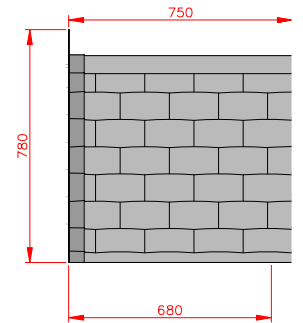

Penzance

- Standard Gallows or Corbels provided
- Other sizes available on request
- Concealed soffit fittings
- GRP or Traditional roof
- Full fitting instructions supplied
- Easy to fit

£398.00

GRP roof colours:

- In addition to the standard colours shown, we can provide products to any BS or RAL colour.
- UV stabilisers are added to the gel coat finishes to minimise colour degradation.
- Colour fastness figures are available on request.

Truro

- Standard Gallows or Corbels provided
- Other sizes available on request
- Concealed soffit fittings
- GRP or Traditional roof
- Full fitting instructions supplied
- Easy to fit

£498.00

GRP roof colours:

- In addition to the standard colours shown, we can provide products to any BS or RAL colour.
- UV stabilisers are added to the gel coat finishes to minimise colour degradation.
- Colour fastness figures are available on request.