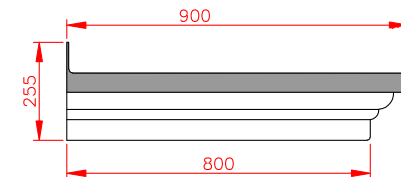

Boscastle

- Standard Gallows or Corbels provided
- Other sizes available on request
- Concealed soffit fittings
- Full fitting instructions supplied
- Easy to fit

£333.00

GRP roof colours:

- In addition to the standard colours shown, we can provide products to any BS or RAL colour.
- UV stabilisers are added to the gel coat finishes to minimise colour degradation.
- Colour fastness figures are available on request.

Mevagissey

- Standard Gallows or Corbels provided
- Other sizes available on request
- Concealed soffit fittings
- Full fitting instructions supplied
- Easy to fit

£333.00

GRP roof colours:

- In addition to the standard colours shown, we can provide products to any BS or RAL colour.
- UV stabilisers are added to the gel coat finishes to minimise colour degradation.
- Colour fastness figures are available on request.