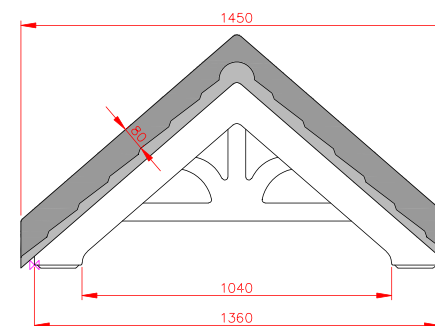

Portscaths

- Standard Gallows or Corbels provided
- Other sizes available on request
- Concealed soffit fittings
- GRP or Traditional roof
- Full fitting instructions supplied
- Easy to fit

£427.00

GRP roof colours:

- In addition to the standard colours shown, we can provide products to any BS or RAL colour.
- UV stabilisers are added to the gel coat finishes to minimise colour degradation.
- Colour fastness figures are available on request.

Salcombe

- Standard Gallows or Corbels provided
- Other sizes available on request
- Concealed soffit fittings
- GRP or Traditional roof
- Full fitting instructions supplied
- Easy to fit

£440.00

GRP roof colours:

- In addition to the standard colours shown, we can provide products to any BS or RAL colour.
- UV stabilisers are added to the gel coat finishes to minimise colour degradation.
- Colour fastness figures are available on request.