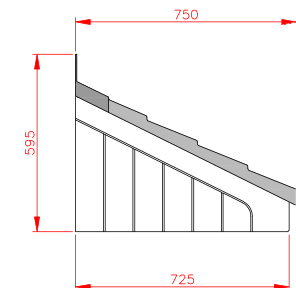

Brixham

- Standard Gallows or Corbels provided
- Other sizes available on request
- Concealed soffit fittings
- GRP or Traditional roof
- Full fitting instructions supplied
- Easy to fit

£399.00

GRP roof colours:

- In addition to the standard colours shown, we can provide products to any BS or RAL colour.
- UV stabilisers are added to the gel coat finishes to minimise colour degradation.
- Colour fastness figures are available on request.

Looe

- Standard Gallows or Corbels provided
- Other sizes available on request
- Concealed soffit fittings
- GRP or Traditional roof
- Full fitting instructions supplied
- Easy to fit

£448.00

GRP roof colours:

- In addition to the standard colours shown, we can provide products to any BS or RAL colour.
- UV stabilisers are added to the gel coat finishes to minimise colour degradation.
- Colour fastness figures are available on request.