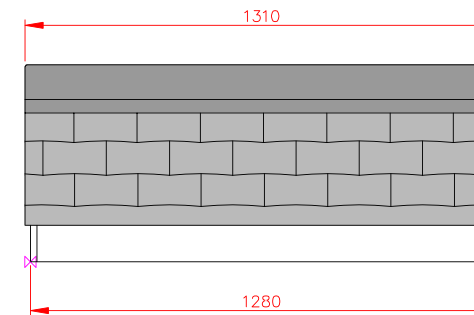

Padstow

- Leg brackets
- Other sizes available on request
- Concealed soffit fittings
- Full fitting instructions supplied
- Easy to fit

£326.00

GRP roof colours:

- In addition to the standard colours shown, we can provide products to any BS or RAL colour.
- UV stabilisers are added to the gel coat finishes to minimise colour degradation.
- Colour fastness figures are available on request.

Fowey

- Standard Gallows or Corbels provided
- Other sizes available on request
- Concealed soffit fittings
- GRP or Traditional roof
- Full fitting instructions supplied
- Easy to fit

£448.00

GRP roof colours:

- In addition to the standard colours shown, we can provide products to any BS or RAL colour.
- UV stabilisers are added to the gel coat finishes to minimise colour degradation.
- Colour fastness figures are available on request.