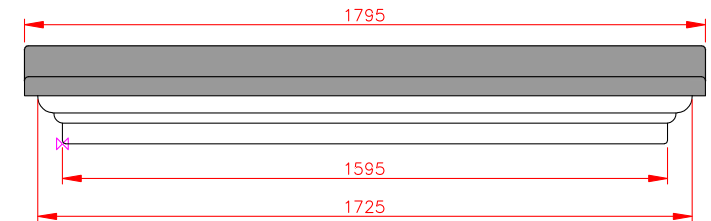

Boscastle

- Standard Gallows or Corbels provided
- Other sizes available on request
- Concealed soffit fittings
- Full fitting instructions supplied
- Easy to fit

£333.00

GRP roof colours:

- In addition to the standard colours shown, we can provide products to any BS or RAL colour.
- UV stabilisers are added to the gel coat finishes to minimise colour degradation.
- Colour fastness figures are available on request.

Mevagissey

- Standard Gallows or Corbels provided
- Other sizes available on request
- Concealed soffit fittings
- Full fitting instructions supplied
- Easy to fit

£333.00

GRP roof colours:

- In addition to the standard colours shown, we can provide products to any BS or RAL colour.
- UV stabilisers are added to the gel coat finishes to minimise colour degradation.
- Colour fastness figures are available on request.