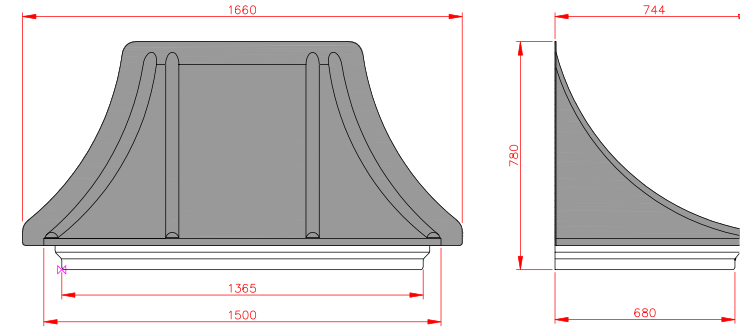

Terracotta

Dark Brown

Slate Grey

Bodmin

- Standard Gallows or Corbels provided
- Concealed soffit fittings
- Full fitting instructions supplied
- Easy to fit

£399.00

Slate Grey

GRP roof colours: