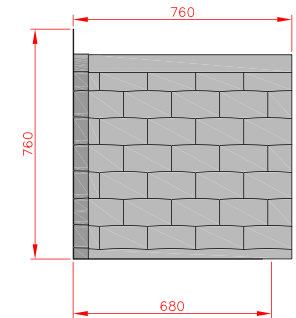

Brixham

- Standard Gallows or Corbels provided
- Other sizes available on request
- Concealed soffit fittings
- GRP or Traditional roof
- Full fitting instructions supplied
- Easy to fit

£399.00

GRP roof colours:

- In addition to the standard colours shown, we can provide products to any BS or RAL colour.
- UV stabilisers are added to the gel coat finishes to minimise colour degradation.
- Colour fastness figures are available on request.

Looe

- Standard Gallows or Corbels provided
- Other sizes available on request
- Concealed soffit fittings
- GRP or Traditional roof
- Full fitting instructions supplied
- Easy to fit

£448.00

GRP roof colours:

- In addition to the standard colours shown, we can provide products to any BS or RAL colour.
- UV stabilisers are added to the gel coat finishes to minimise colour degradation.
- Colour fastness figures are available on request.