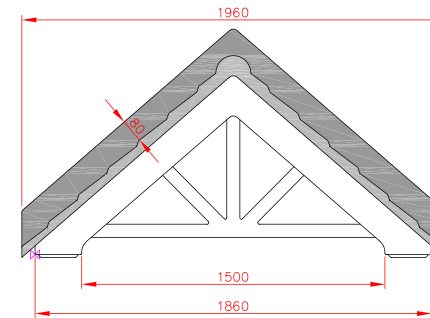

Brixham

- Standard Gallows or Corbels provided
- Other sizes available on request
- Concealed soffit fittings
- GRP or Traditional roof
- Full fitting instructions supplied
- Easy to fit

£399.00

GRP roof colours:

- In addition to the standard colours shown, we can provide products to any BS or RAL colour.
- UV stabilisers are added to the gel coat finishes to minimise colour degradation.
- Colour fastness figures are available on request.

Looe

- Standard Gallows or Corbels provided
- Other sizes available on request
- Concealed soffit fittings
- GRP or Traditional roof
- Full fitting instructions supplied
- Easy to fit

£448.00

GRP roof colours:

- In addition to the standard colours shown, we can provide products to any BS or RAL colour.
- UV stabilisers are added to the gel coat finishes to minimise colour degradation.
- Colour fastness figures are available on request.