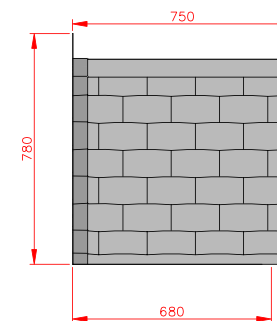

Totnes

- Standard Gallows or Corbels provided
- Other sizes available on request
- Concealed soffit fittings
- GRP or Traditional roof
- Full fitting instructions supplied
- Easy to fit

£449.00

GRP roof colours:

- In addition to the standard colours shown, we can provide products to any BS or RAL colour.
- UV stabilisers are added to the gel coat finishes to minimise colour degradation.
- Colour fastness figures are available on request.

Sidmouth

- Standard Gallows or Corbels provided
- Other sizes available on request
- Concealed soffit fittings
- GRP or Traditional roof
- Full fitting instructions supplied
- Easy to fit

£399.00

GRP roof colours:

- In addition to the standard colours shown, we can provide products to any BS or RAL colour.
- UV stabilisers are added to the gel coat finishes to minimise colour degradation.
- Colour fastness figures are available on request.