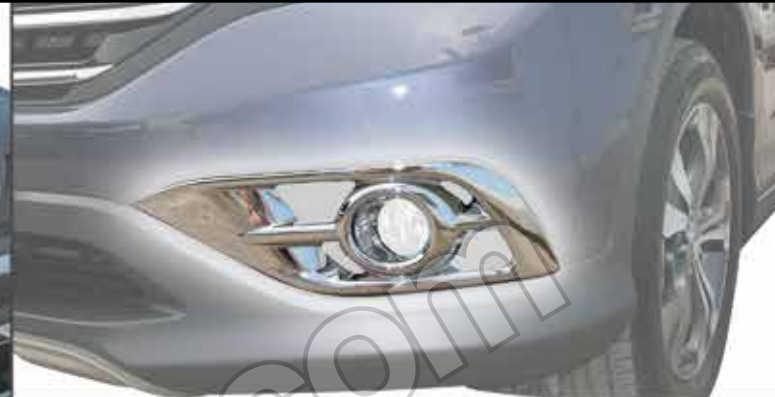

CHROMED TAIL LAMP COVER

CODE 73 - CRV - TL13 - 01

4 PCS./ SET

CHROMED HEAD LAMP COVER

CODE 73 - CRV - HL13 - 01

2 PCS./ SET

CHROMED FOG LAMP COVER

CODE 73 - CRV - FL13 - 01

2 PCS./ SET

HONDA BY **R-TECH**
2012

CRV

CHROMED BUMPER MESH COVER

CODE 76 - CRV - BPMH - 01

1 PCS./ SET

CHROMED FRONT GRILLE GUARD COVER

CODE 76 - CRV - GR13 - 01

1 PCS./ SET

ALLUMINIUM PLATE FRONT

CODE 76 - CRV - ALPL - FR

1 PCS./ SET