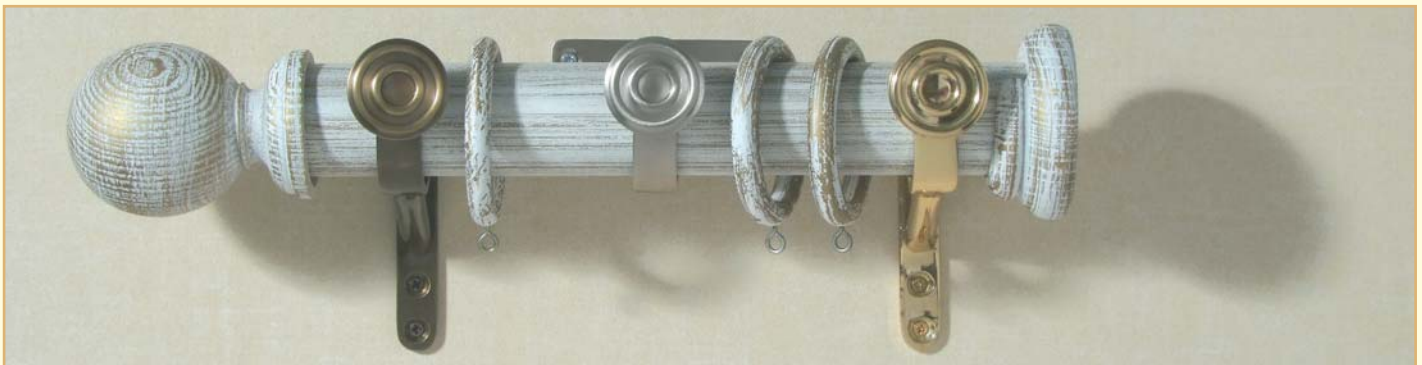

masquerade - distressed white - gilded walnut

- *MADE TO MEASURE SERVICE - pole cut to your specific length*
- *Beautiful, traditional styled products made by craftsmen using the latest technology, ensuring high standards of QUALITY and FINISH are constantly maintained*
- *Available in 35 or 48mm diameter*
- *Pole length up to 300cm in 1 piece – poles over 300cm will be supplied in 2 equal halves with a joining screw*
- *1 price point for each size pole set – no matter what choice of bracket or finial*
- *Choice of wood or brass brackets*
- *SOLID brass brackets available in Satin Antique, Brushed Nickel or Polished & Lacquered at no extra cost*
- *11 luxury finishes*
- *Full colour sales brochure and colour palette available upon request*

◆ *The Fluted Urn, Netted Ball and Carved Cone ARE NOT available in either the Distressed White or Gilded Walnut finishes*