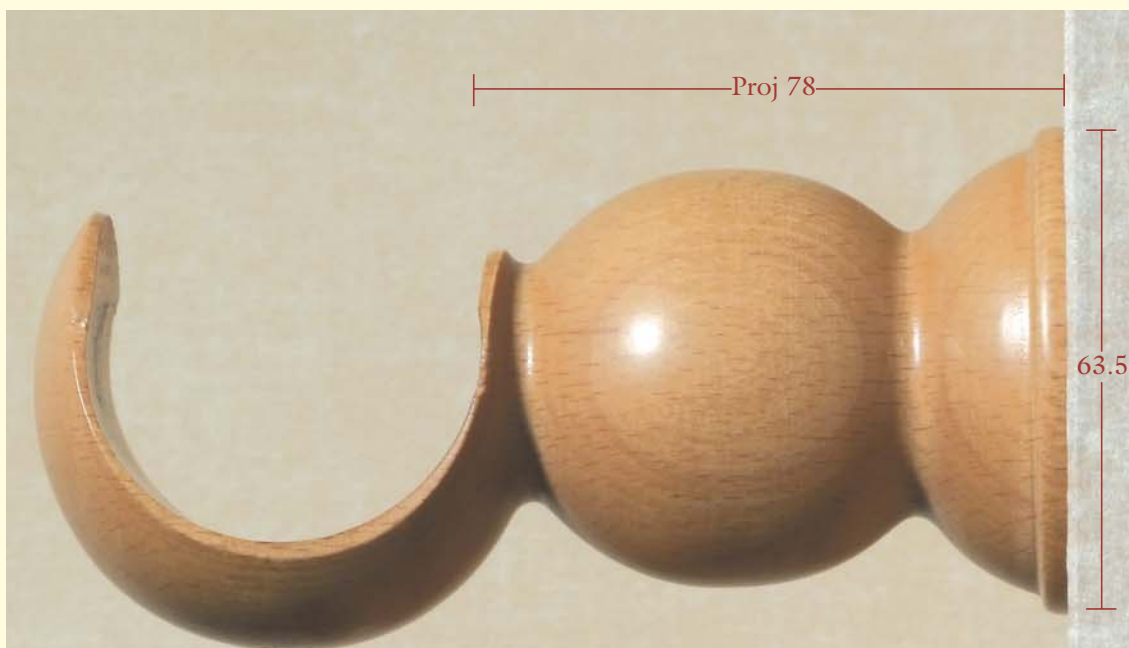

## **35mm WOOD CUP BRACKET**

70mm projection x 63.5mm base diameter

## **35mm BRASS END BRACKET**

49mm projection x 121 length x 28mm width

♦ Shown with wood ring indicating drop to bottom of eye

Brackets shown ACTUAL SIZE

# masquerade - WOOD and BRASS BRACKETS - 48mm

PROJECTION is from WALL to BACK of POLE

## 48mm WOOD CUP BRACKET

78mm projection  
x 63.5mm base diameter