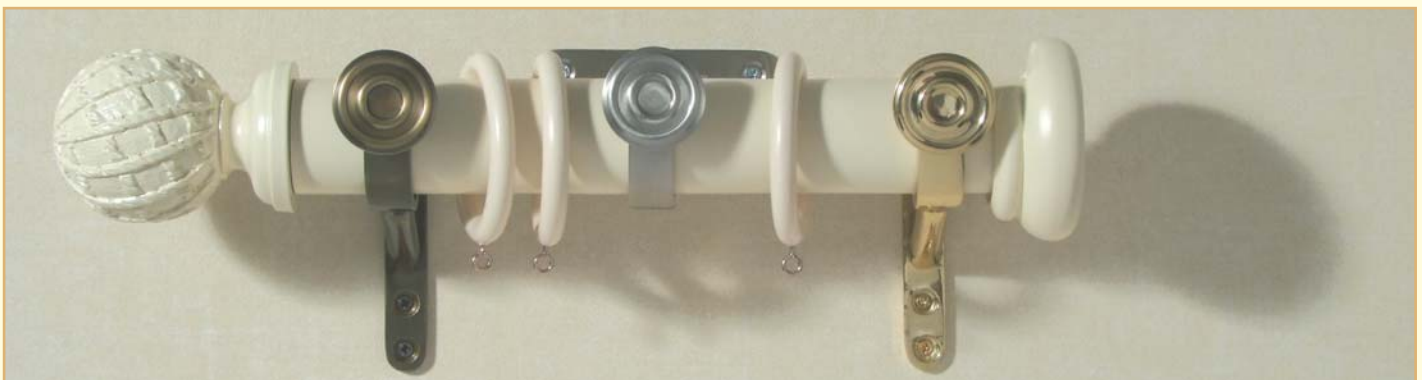

# masquerade - linen

- ◆ *MADE TO MEASURE SERVICE - pole cut to your specific length*
- ◆ *Beautiful, traditional styled products made by craftsmen using the latest technology, ensuring high standards of QUALITY and FINISH are constantly maintained*
- ◆ *Available in 35 or 48mm diameter*
- ◆ *Pole length up to 300cm in 1 piece – poles over 300cm will be supplied in 2 equal halves with a joining screw*
- ◆ *1 price point for each size pole set – no matter what choice of bracket or finial*
- ◆ *Choice of wood or brass brackets*
- ◆ *SOLID brass brackets available in Satin Antique, Brushed Nickel or Polished & Lacquered at no extra cost*
- ◆ *11 luxury finishes*
- ◆ *Full colour sales brochure and colour palette available upon request*

# masquerade - honeysuckle

- ◆ MADE TO MEASURE SERVICE - pole cut to your specific length
- ◆ Beautiful, traditional styled products made by craftsmen using the latest technology, ensuring high standards of QUALITY and FINISH are constantly maintained
- ◆ Available in 35 or 48mm diameter
- ◆ Pole length up to 300cm in 1 piece – poles over 300cm will be supplied in 2 equal halves with a joining screw
- ◆ 1 price point for each size pole set – no matter what choice of bracket or finial
- ◆ Choice of wood or brass brackets
- ◆ SOLID brass brackets available in Satin Antique, Brushed Nickel or Polished & Lacquered at no extra cost
- ◆ 11 luxury finishes
- ◆ Full colour sales brochure and colour palette available upon request