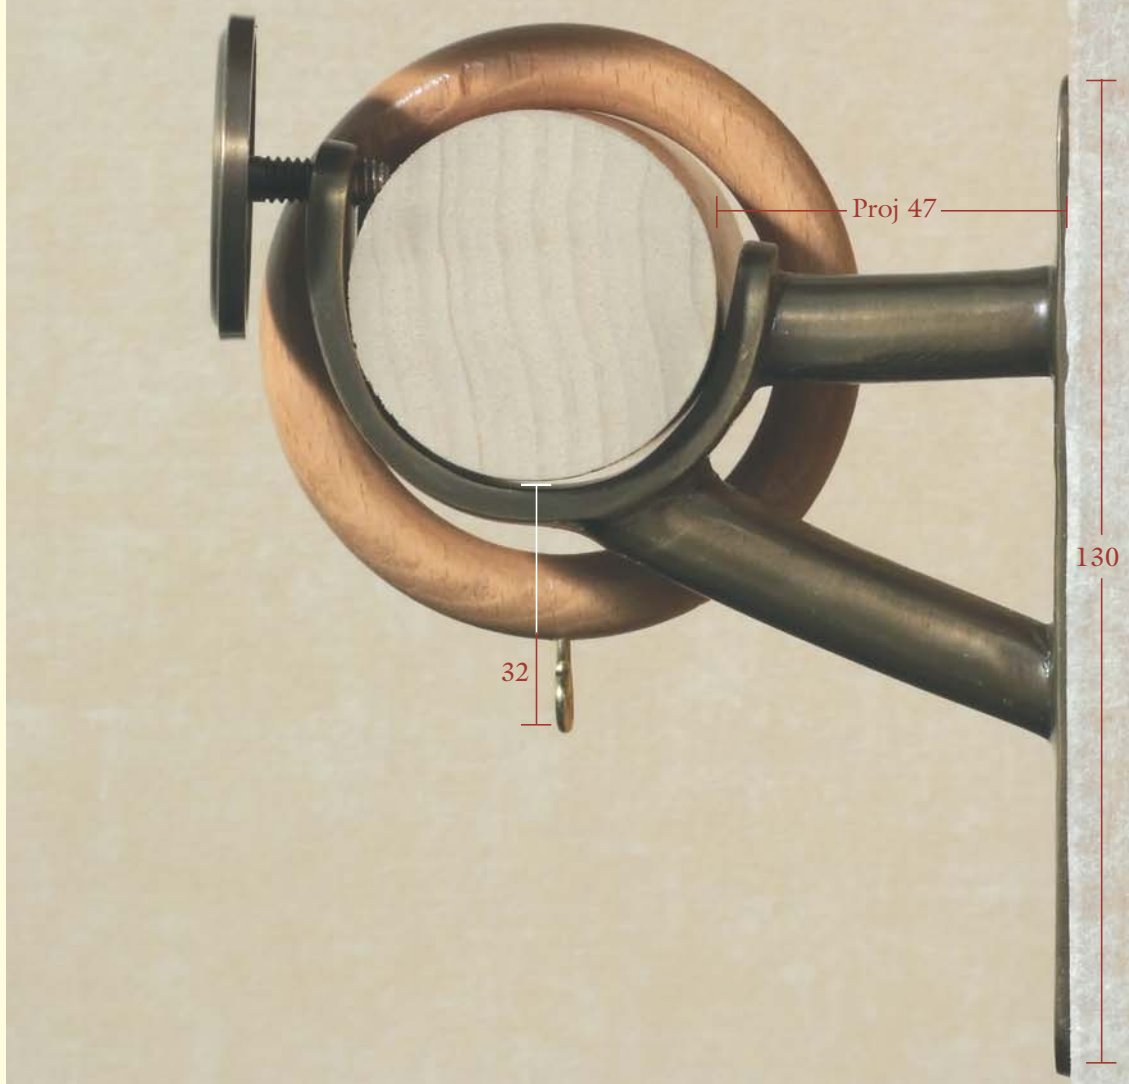

## **35mm BRASS END BRACKET**

49mm projection x 121 length x 28mm width

♦ Shown with wood ring indicating drop to bottom of eye

Brackets shown ACTUAL SIZE

# masquerade - WOOD and BRASS BRACKETS - 48mm

PROJECTION is from WALL to BACK of POLE

## 48mm WOOD CUP BRACKET

78mm projection  
x 63.5mm base diameter

## 48mm BRASS END BRACKET

47mm projection  
x 130mm length  
x 28mm width

♦ Shown with wood ring  
indicating drop to  
bottom of eye

Brackets shown ACTUAL SIZE