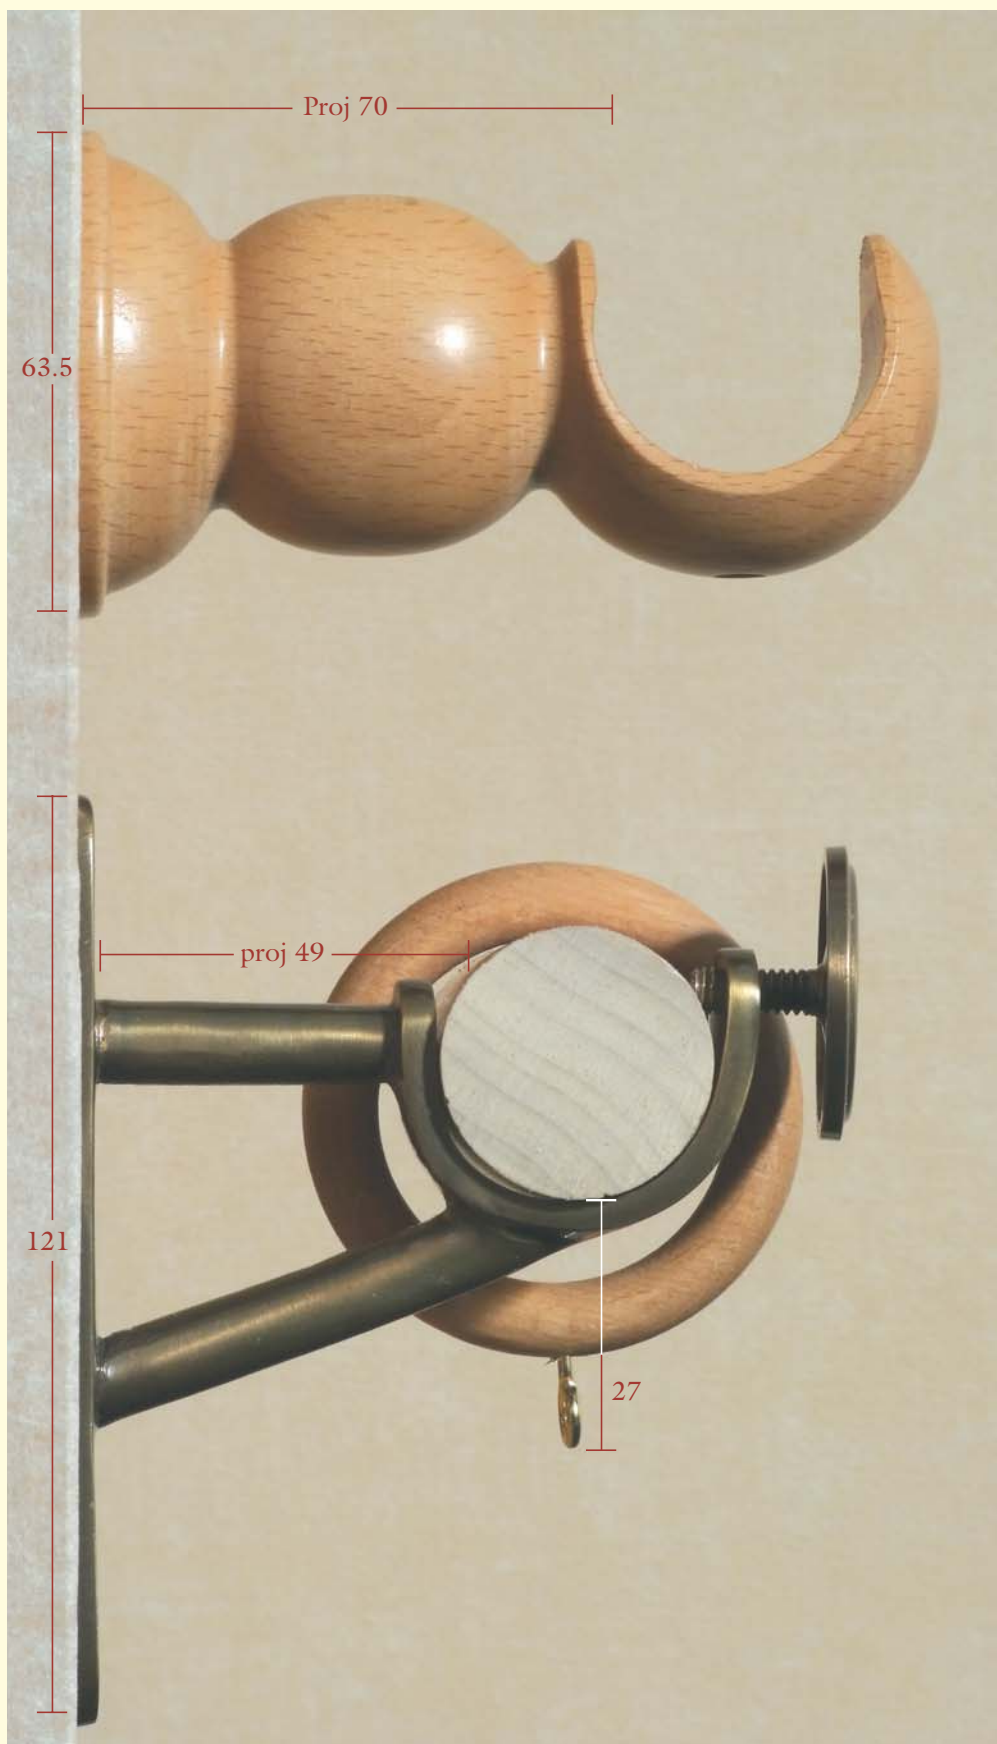

## M-XXCUP WOOD CUP BRACKET

Stock Unit EACH

Available for	Woodscrew gauge	No. of fixing Holes	Projection
35mm	8g	4	70mm
48mm	8g	4	78mm

diameter poles

- ◆ Wooden cup brackets and recess sockets come complete with wall fixing plate and woodscrews
- ◆ Pole secured to wooden bracket with a small nipping screw - hole located on the underside of cup

XX please specify diameter of pole

## M-RING BEECH WOOD RING - with brass eye

Stock Unit EACH

	Dimensions	Suitable for
M-RING35	62mm x 44mm	35mm pole
M-RING48	80mm x 58mm	48mm pole

# *masquerade* - WOOD and BRASS BRACKETS - 35mm

PROJECTION is from WALL to BACK of POLE