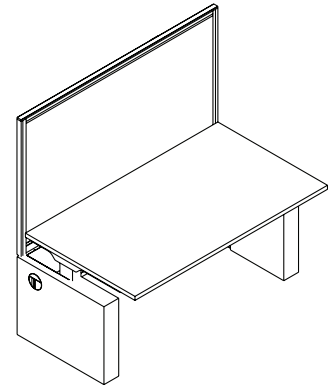

Jot-Up Single Desk with 845mm Screen
(Requires JUPSCRTWRBRKT*** Bracket)

845mm High Fabric Screen.

Anodised aluminium frame. For RAL9016, 7024 or 9011 frame add 15%.

	WIDTH	DEPTH	HEIGHT
Please order SPB	1000mm	30mm	845mm
Please order SPB	1200mm	30mm	845mm
Please order SPB	1400mm	30mm	845mm
Please order SPB	1600mm	30mm	845mm
Please order SPB	1800mm	30mm	845mm

845mm High Plexiglass Screen.

Anodised aluminium frame. For RAL9016, 7024 or 9011 frame add 15%.

	WIDTH	DEPTH	HEIGHT
Please order SPB	1000mm	30mm	845mm
Please order SPB	1200mm	30mm	845mm
Please order SPB	1400mm	30mm	845mm
Please order SPB	1600mm	30mm	845mm
Please order SPB	1800mm	30mm	845mm