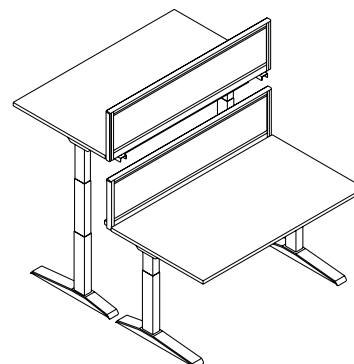

## Alternative Screen Methods

Please contact a Flexiform representative to discuss these options.

Jot-Up Lite Single Desks with freestanding 1110mm screen with feet.

Jot-Up Lite Single Desks with Flexiform standard 370mm or 546mm high screens. Attaches to the frame allows desk to slide. (Requires JUPSCRLEGBRKT\*\*\*)