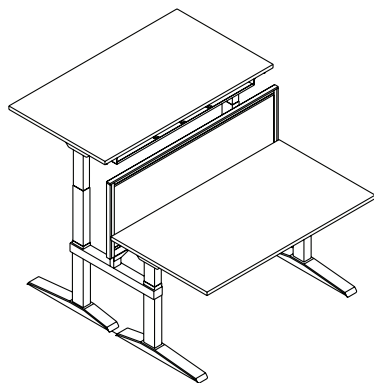

JOT-UP LITE SCREENS

546mm High Screens

Jot-Up Lite 2x Single Desks with 546mm Screen and JUPBRIDGE*** Spacing Bracket

546mm High Fabric Screen.

Anodised aluminium frame. For RAL9016, 7024 or 9011 frame add 15% and order as a SPB.

	WIDTH	DEPTH	HEIGHT
JSCR0510****OP	1000mm	30mm	546mm
JSCR0512****OP	1200mm	30mm	546mm
JSCR0514****OP	1400mm	30mm	546mm
JSCR0516****OP	1600mm	30mm	546mm
JSCR0518****OP	1800mm	30mm	546mm