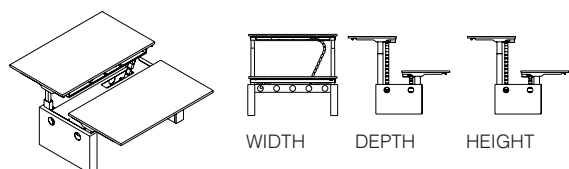

## Jot-Up Back-to-Back Desk with Motor Driven Lifting Columns.

Overall desk height 610mm - 1260mm.

	WIDTH	DEPTH	HEIGHT
JUP1016MOTTWR *** **	970mm	1650mm	610 - 1260mm
JUP1216MOTTWR *** **	1170mm	1650mm	610 - 1260mm
JUP1416MOTTWR *** **	1370mm	1650mm	610 - 1260mm
JUP1616MOTTWR *** **	1570mm	1650mm	610 - 1260mm
JUP1816MOTTWR *** **	1770mm	1650mm	610 - 1260mm

## Jot-Up Back-to-Back Desk with Height Settable Columns.

Overall desk height 665mm - 1015mm in 25mm increments.

	WIDTH	DEPTH	HEIGHT
JUP1016SETTWR *** **	970mm	1650mm	665-1015mm
JUP1216SETTWR *** **	1170mm	1650mm	665-1015mm
JUP1416SETTWR *** **	1370mm	1650mm	665-1015mm
JUP1616SETTWR *** **	1570mm	1650mm	665-1015mm
JUP1816SETTWR *** **	1770mm	1650mm	665-1015mm