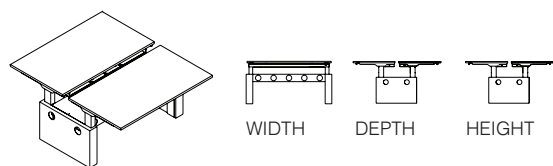

Jot-Up Back-to-Back Desk with Fixed Height Columns.

Overall desk height 740mm.

	WIDTH	DEPTH	HEIGHT
JUP1016FIXTWR *** **	970mm	1650mm	740mm
JUP1216FIXTWR *** **	1170mm	1650mm	740mm
JUP1416FIXLTWR *** **	1370mm	1650mm	740mm
JUP1616FIXTWR *** **	1570mm	1650mm	740mm
JUP1816FIXTWR *** **	1770mm	1650mm	740mm