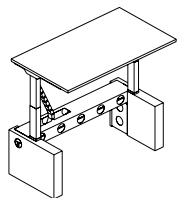

JOT-UP

SINGLE DESKS

Jot-Up Single Desk with Motor Driven Lifting Columns.

Overall desk height 610mm - 1260mm.

JUP1008MOTTWR *** **	970mm	780mm	610 - 1260mm
JUP1208MOTTWR *** **	1170mm	780mm	610 - 1260mm
JUP1408MOTTWR *** **	1370mm	780mm	610 - 1260mm
JUP1608MOTTWR *** **	1570mm	780mm	610 - 1260mm
JUP1808MOTTWR *** **	1770mm	780mm	610 - 1260mm