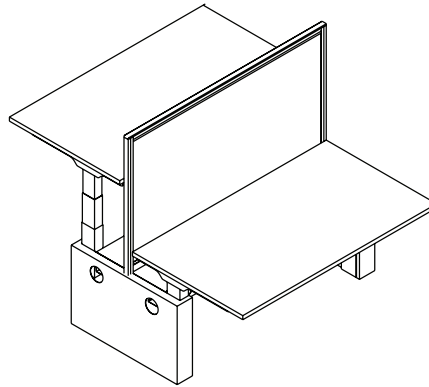

Jot-Up Back-to-Back with 845mm Screen