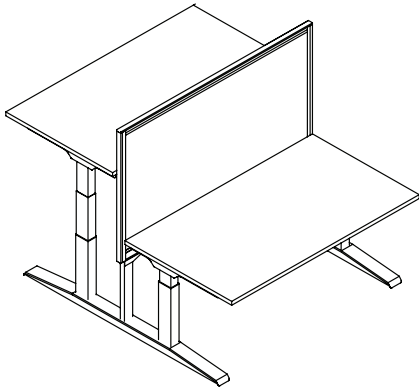

JOT-UP & JOT-UP LITE SCREENS

845mm High Screens

Jot-Up Lite Back-to-Back with 845mm Screen