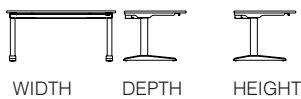

## Jot-Up Lite Single Desk with Motor Driven Lifting Columns.

Overall desk height 610mm - 1260mm.

	WIDTH	DEPTH	HEIGHT
JUP1008MOTLEG *** **	970mm	780mm	610 - 1260mm
JUP1208MOTLEG *** **	1170mm	780mm	610 - 1260mm
JUP1408MOTLEG *** **	1370mm	780mm	610 - 1260mm
JUP1608MOTLEG *** **	1570mm	780mm	610 - 1260mm
JUP1808MOTLEG *** **	1770mm	780mm	610 - 1260mm

## Jot-Up Lite Single Desk with Height Settable Columns.

Overall desk height 665mm - 1015mm in 25mm increments.

	WIDTH	DEPTH	HEIGHT
JUP1008SETLEG *** **	970mm	780mm	665-1015mm
JUP1208SETLEG *** **	1170mm	780mm	665-1015mm
JUP1408SETLEG *** **	1370mm	780mm	665-1015mm
JUP1608SETLEG *** **	1570mm	780mm	665-1015mm
JUP1808SETLEG *** **	1770mm	780mm	665-1015mm

## Jot-Up Lite Single Desk with Fixed Height Columns.

Overall desk height 740mm.

	WIDTH	DEPTH	HEIGHT
JUP1008FIXLEG *** **	970mm	780mm	740mm
JUP1208FIXLEG *** **	1170mm	780mm	740mm
JUP1408FIXLEG *** **	1370mm	780mm	740mm
JUP1608FIXLEG *** **	1570mm	780mm	740mm
JUP1808FIXLEG *** **	1770mm	780mm	740mm