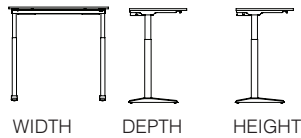

## Jot-Up Lite Single Desk with Motor Driven Lifting Columns.

Overall desk height 610mm - 1260mm.

	WIDTH	DEPTH	HEIGHT
JUP1008MOTLEG *** **	970mm	780mm	610 - 1260mm
JUP1208MOTLEG *** **	1170mm	780mm	610 - 1260mm
JUP1408MOTLEG *** **	1370mm	780mm	610 - 1260mm
JUP1608MOTLEG *** **	1570mm	780mm	610 - 1260mm
JUP1808MOTLEG *** **	1770mm	780mm	610 - 1260mm

## Jot-Up Lite Single Desk with Height Settable Columns.

Overall desk height 665mm - 1015mm in 25mm increments.

	WIDTH	DEPTH	HEIGHT
JUP1008SETLEG *** **	970mm	780mm	665-1015mm
JUP1208SETLEG *** **	1170mm	780mm	665-1015mm
JUP1408SETLEG *** **	1370mm	780mm	665-1015mm
JUP1608SETLEG *** **	1570mm	780mm	665-1015mm
JUP1808SETLEG *** **	1770mm	780mm	665-1015mm

## Jot-Up Lite Single Desk with Fixed Height Columns.

Overall desk height 740mm.

	WIDTH	DEPTH	HEIGHT
JUP1008FIXLEG *** **	970mm	780mm	740mm
JUP1208FIXLEG *** **	1170mm	780mm	740mm
JUP1408FIXLEG *** **	1370mm	780mm	740mm
JUP1608FIXLEG *** **	1570mm	780mm	740mm
JUP1808FIXLEG *** **	1770mm	780mm	740mm