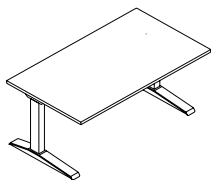

## Jot-Up Lite Single Desk with Motor Driven Lifting Columns.

Overall desk height 610mm - 1260mm.

	WIDTH	DEPTH	HEIGHT
JUP1008MOTLEG *** **	970mm	780mm	610 - 1260mm
JUP1208MOTLEG *** **	1170mm	780mm	610 - 1260mm
JUP1408MOTLEG *** **	1370mm	780mm	610 - 1260mm
JUP1608MOTLEG *** **	1570mm	780mm	610 - 1260mm
JUP1808MOTLEG *** **	1770mm	780mm	610 - 1260mm

## Jot-Up Lite Single Desk with Height Settable Columns.

Overall desk height 665mm - 1015mm in 25mm increments.

	WIDTH	DEPTH	HEIGHT
JUP1008SETLEG *** **	970mm	780mm	665-1015mm
JUP1208SETLEG *** **	1170mm	780mm	665-1015mm
JUP1408SETLEG *** **	1370mm	780mm	665-1015mm
JUP1608SETLEG *** **	1570mm	780mm	665-1015mm
JUP1808SETLEG *** **	1770mm	780mm	665-1015mm

## Jot-Up Lite Single Desk with Fixed Height Columns.

Overall desk height 740mm.

	WIDTH	DEPTH	HEIGHT
JUP1008FIXLEG *** **	970mm	780mm	740mm
JUP1208FIXLEG *** **	1170mm	780mm	740mm
JUP1408FIXLEG *** **	1370mm	780mm	740mm
JUP1608FIXLEG *** **	1570mm	780mm	740mm
JUP1808FIXLEG *** **	1770mm	780mm	740mm

## Jot-Up Lite Back-to-Back Desk with Height Settable Columns.

Overall desk height 665mm - 1015mm in 25mm increments.

WIDTH

DEPTH

HEIGHT

JUP1016SETLEG *** **	970mm	1650mm	665-1015mm
JUP1216SETLEG *** **	1170mm	1650mm	665-1015mm
JUP1416SETLEG *** **	1370mm	1650mm	665-1015mm
JUP1616SETLEG *** **	1570mm	1650mm	665-1015mm
JUP1816SETLEG *** **	1770mm	1650mm	665-1015mm