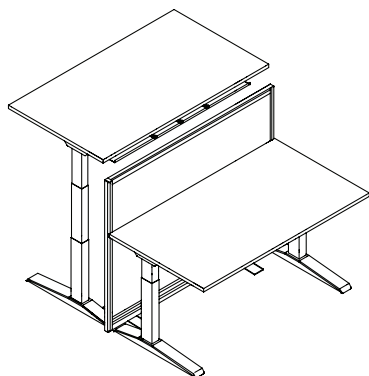

## Alternative Screen Methods

Please contact a Flexiform representative to discuss these options.

Jot-Up Lite Single Desks with freestanding 1110mm screen with feet.

Jot-Up Lite Single Desks with Flexiform standard 370mm or 546mm high screens. Attaches to the frame allows desk to slide. (Requires JUPSCRLEGBRKT\*\*\*)