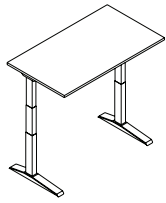

JOT-UP LITE SINGLE DESKS

Jot-Up Lite Single Desk with Motor Driven Lifting Columns.

Overall desk height 610mm - 1260mm.

	WIDTH	DEPTH	HEIGHT
JUP1008MOTLEG *** **	970mm	780mm	610 - 1260mm
JUP1208MOTLEG *** **	1170mm	780mm	610 - 1260mm
JUP1408MOTLEG *** **	1370mm	780mm	610 - 1260mm
JUP1608MOTLEG *** **	1570mm	780mm	610 - 1260mm
JUP1808MOTLEG *** **	1770mm	780mm	610 - 1260mm