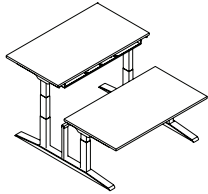

## Jot-Up Lite Single Desk with Height Settable Columns.

Overall desk height 665mm - 1015mm in 25mm increments.

	WIDTH	DEPTH	HEIGHT
JUP1008SETLEG *** **	970mm	780mm	665-1015mm
JUP1208SETLEG *** **	1170mm	780mm	665-1015mm
JUP1408SETLEG *** **	1370mm	780mm	665-1015mm
JUP1608SETLEG *** **	1570mm	780mm	665-1015mm
JUP1808SETLEG *** **	1770mm	780mm	665-1015mm

## Jot-Up Lite Single Desk with Fixed Height Columns.

Overall desk height 740mm.

	WIDTH	DEPTH	HEIGHT
JUP1008FIXLEG *** **	970mm	780mm	740mm
JUP1208FIXLEG *** **	1170mm	780mm	740mm
JUP1408FIXLEG *** **	1370mm	780mm	740mm
JUP1608FIXLEG *** **	1570mm	780mm	740mm
JUP1808FIXLEG *** **	1770mm	780mm	740mm

## Jot-Up Lite Back-to-Back Desk with Motor Driven Lifting Columns.

Overall desk height 610mm - 1260mm.

WIDTH

DEPTH

HEIGHT

JUP1016MOTLEG *** **	970mm	1650mm	610 - 1260mm
JUP1216MOTLEG *** **	1170mm	1650mm	610 - 1260mm
JUP1416MOTLEG *** **	1370mm	1650mm	610 - 1260mm
JUP1616MOTLEG *** **	1570mm	1650mm	610 - 1260mm
JUP1816MOTLEG *** **	1770mm	1650mm	610 - 1260mm

## Jot-Up Lite Back-to-Back Desk with Height Settable Columns.

Overall desk height 665mm - 1015mm in 25mm increments.

WIDTH

DEPTH

HEIGHT

JUP1016SETLEG *** **	970mm	1650mm	665-1015mm
JUP1216SETLEG *** **	1170mm	1650mm	665-1015mm
JUP1416SETLEG *** **	1370mm	1650mm	665-1015mm
JUP1616SETLEG *** **	1570mm	1650mm	665-1015mm
JUP1816SETLEG *** **	1770mm	1650mm	665-1015mm