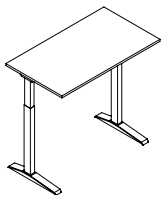

## Jot-Up Lite Single Desk with Motor Driven Lifting Columns.

Overall desk height 610mm - 1260mm.

	WIDTH	DEPTH	HEIGHT
JUP1008MOTLEG *** **	970mm	780mm	610 - 1260mm
JUP1208MOTLEG *** **	1170mm	780mm	610 - 1260mm
JUP1408MOTLEG *** **	1370mm	780mm	610 - 1260mm
JUP1608MOTLEG *** **	1570mm	780mm	610 - 1260mm
JUP1808MOTLEG *** **	1770mm	780mm	610 - 1260mm

## Jot-Up Lite Single Desk with Height Settable Columns.

Overall desk height 665mm - 1015mm in 25mm increments.

	WIDTH	DEPTH	HEIGHT
JUP1008SETLEG *** **	970mm	780mm	665-1015mm
JUP1208SETLEG *** **	1170mm	780mm	665-1015mm
JUP1408SETLEG *** **	1370mm	780mm	665-1015mm
JUP1608SETLEG *** **	1570mm	780mm	665-1015mm
JUP1808SETLEG *** **	1770mm	780mm	665-1015mm

## Jot-Up Lite Single Desk with Fixed Height Columns.

Overall desk height 740mm.

	WIDTH	DEPTH	HEIGHT
JUP1008FIXLEG *** **	970mm	780mm	740mm
JUP1208FIXLEG *** **	1170mm	780mm	740mm
JUP1408FIXLEG *** **	1370mm	780mm	740mm
JUP1608FIXLEG *** **	1570mm	780mm	740mm
JUP1808FIXLEG *** **	1770mm	780mm	740mm