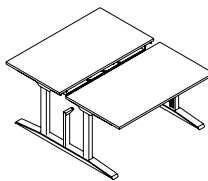

## Jot-Up Lite Single Desk with Height Settable Columns.

Overall desk height 665mm - 1015mm in 25mm increments.

	WIDTH	DEPTH	HEIGHT
JUP1008SETLEG *** **	970mm	780mm	665-1015mm
JUP1208SETLEG *** **	1170mm	780mm	665-1015mm
JUP1408SETLEG *** **	1370mm	780mm	665-1015mm
JUP1608SETLEG *** **	1570mm	780mm	665-1015mm
JUP1808SETLEG *** **	1770mm	780mm	665-1015mm

## Jot-Up Lite Back-to-Back Desk with Motor Driven Lifting Columns.

Overall desk height 610mm - 1260mm.

WIDTH

DEPTH

HEIGHT

JUP1016MOTLEG *** **	970mm	1650mm	610 - 1260mm
JUP1216MOTLEG *** **	1170mm	1650mm	610 - 1260mm
JUP1416MOTLEG *** **	1370mm	1650mm	610 - 1260mm
JUP1616MOTLEG *** **	1570mm	1650mm	610 - 1260mm
JUP1816MOTLEG *** **	1770mm	1650mm	610 - 1260mm

## Jot-Up Lite Back-to-Back Desk with Height Settable Columns.

Overall desk height 665mm - 1015mm in 25mm increments.

WIDTH

DEPTH

HEIGHT

JUP1016SETLEG *** **	970mm	1650mm	665-1015mm
JUP1216SETLEG *** **	1170mm	1650mm	665-1015mm
JUP1416SETLEG *** **	1370mm	1650mm	665-1015mm
JUP1616SETLEG *** **	1570mm	1650mm	665-1015mm
JUP1816SETLEG *** **	1770mm	1650mm	665-1015mm

## Jot-Up Lite Back-to-Back Desk with Fixed Height Columns.

Overall desk height 740mm.

WIDTH

DEPTH

HEIGHT

JUP1016FIXLEG *** **	970mm	1650mm	740mm
JUP1216FIXLEG *** **	1170mm	1650mm	740mm
JUP1416FIXLEG *** **	1370mm	1650mm	740mm
JUP1616FIXLEG *** **	1570mm	1650mm	740mm
JUP1816FIXLEG *** **	1770mm	1650mm	740mm