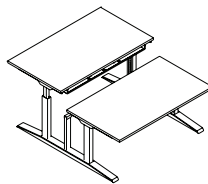

## Jot-Up Lite Single Desk with Fixed Height Columns.

Overall desk height 740mm.

	WIDTH	DEPTH	HEIGHT
JUP1008FIXLEG *** **	970mm	780mm	740mm
JUP1208FIXLEG *** **	1170mm	780mm	740mm
JUP1408FIXLEG *** **	1370mm	780mm	740mm
JUP1608FIXLEG *** **	1570mm	780mm	740mm
JUP1808FIXLEG *** **	1770mm	780mm	740mm

## Jot-Up Lite Back-to-Back Desk with Motor Driven Lifting Columns.

Overall desk height 610mm - 1260mm.

WIDTH

DEPTH

HEIGHT

JUP1016MOTLEG *** **	970mm	1650mm	610 - 1260mm
JUP1216MOTLEG *** **	1170mm	1650mm	610 - 1260mm
JUP1416MOTLEG *** **	1370mm	1650mm	610 - 1260mm
JUP1616MOTLEG *** **	1570mm	1650mm	610 - 1260mm
JUP1816MOTLEG *** **	1770mm	1650mm	610 - 1260mm

## Jot-Up Lite Back-to-Back Desk with Height Settable Columns.

Overall desk height 665mm - 1015mm in 25mm increments.

WIDTH

DEPTH

HEIGHT

JUP1016SETLEG *** **	970mm	1650mm	665-1015mm
JUP1216SETLEG *** **	1170mm	1650mm	665-1015mm
JUP1416SETLEG *** **	1370mm	1650mm	665-1015mm
JUP1616SETLEG *** **	1570mm	1650mm	665-1015mm
JUP1816SETLEG *** **	1770mm	1650mm	665-1015mm

## Jot-Up Lite Back-to-Back Desk with Fixed Height Columns.

Overall desk height 740mm.

WIDTH

DEPTH

HEIGHT

JUP1016FIXLEG *** **	970mm	1650mm	740mm
JUP1216FIXLEG *** **	1170mm	1650mm	740mm
JUP1416FIXLEG *** **	1370mm	1650mm	740mm
JUP1616FIXLEG *** **	1570mm	1650mm	740mm
JUP1816FIXLEG *** **	1770mm	1650mm	740mm