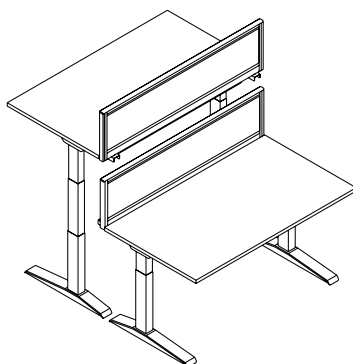

## Alternative Screen Methods

Please contact a Flexiform representative to discuss these options.

Jot-Up Lite Single Desks with freestanding 1110mm screen with feet.

Jot-Up Lite Single Desks with Flexiform standard 370mm or 546mm high screens. Attaches to the frame allows desk to slide. (Requires JUPSCRLEGBRKT\*\*\*)