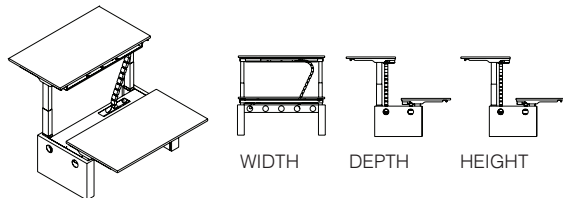

JOT-UP BACK-TO-BACK DESKS

Jot-Up Back-to-Back Desk with Motor Driven Lifting Columns.

Overall desk height 610mm - 1260mm.

	WIDTH	DEPTH	HEIGHT
JUP1016MOTTWR *** **	970mm	1650mm	610 - 1260mm
JUP1216MOTTWR *** **	1170mm	1650mm	610 - 1260mm
JUP1416MOTTWR *** **	1370mm	1650mm	610 - 1260mm
JUP1616MOTTWR *** **	1570mm	1650mm	610 - 1260mm
JUP1816MOTTWR *** **	1770mm	1650mm	610 - 1260mm