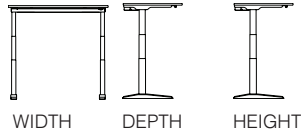

JOT-UP LITE SINGLE DESKS

Jot-Up Lite Single Desk with Motor Driven Lifting Columns.

Overall desk height 610mm - 1260mm.

	WIDTH	DEPTH	HEIGHT
JUP1008MOTLEG *** **	970mm	780mm	610 - 1260mm
JUP1208MOTLEG *** **	1170mm	780mm	610 - 1260mm
JUP1408MOTLEG *** **	1370mm	780mm	610 - 1260mm
JUP1608MOTLEG *** **	1570mm	780mm	610 - 1260mm
JUP1808MOTLEG *** **	1770mm	780mm	610 - 1260mm