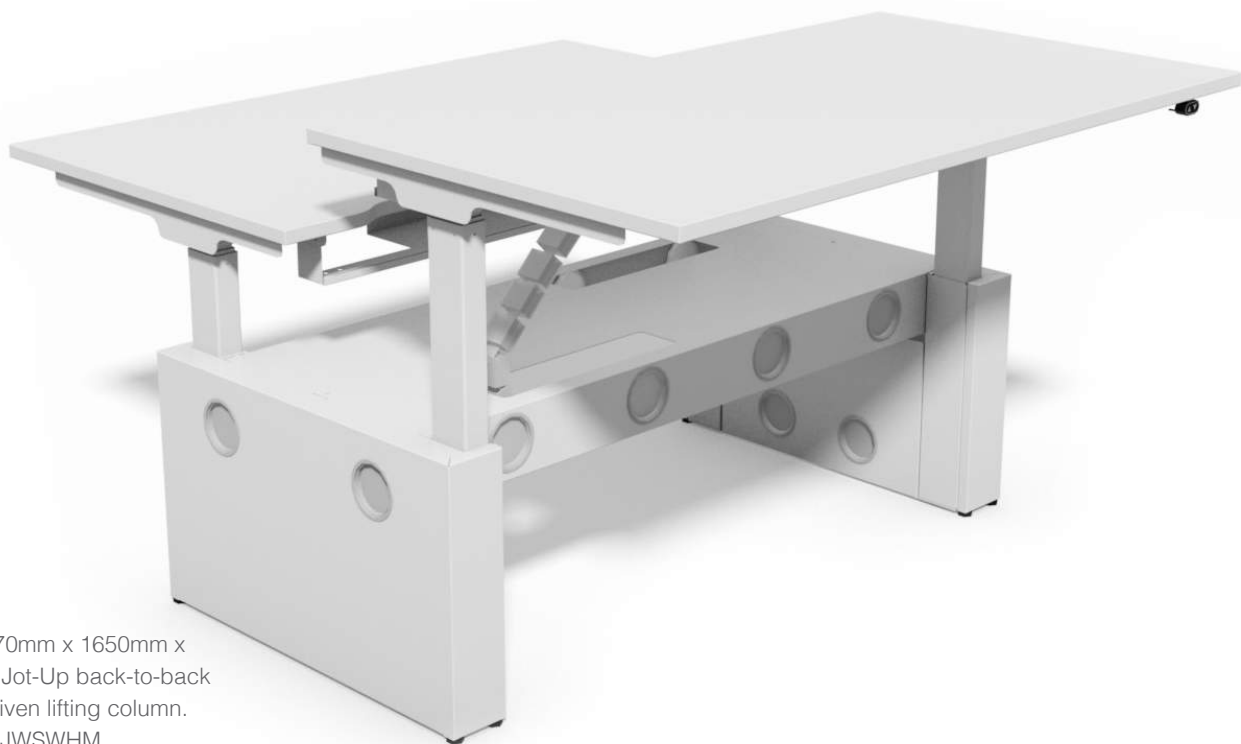

JOT-UP

Pictured Right: 1370mm x 1650mm x 610mm - 1260mm Jot-Up back-to-back desk with motor driven lifting column.
JUP1416MOTTWRJWSWHM