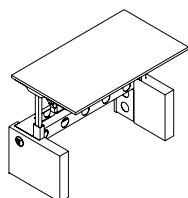

Jot-Up Single Desk with Height Settable Columns.

Overall desk height 665mm - 1015mm in 25mm increments.

JUP1008SETTWR *** **	970mm	780mm	665-1015mm
JUP1208SETTWR *** **	1170mm	780mm	665-1015mm
JUP1408SETTWR *** **	1370mm	780mm	665-1015mm
JUP1608SETTWR *** **	1570mm	780mm	665-1015mm
JUP1808SETTWR *** **	1770mm	780mm	665-1015mm