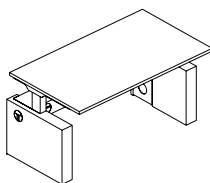

Jot-Up Single Desk with Fixed Height Columns.

Overall desk height 740mm.

JUP1008FIXTWR *** **	970mm	780mm	740mm
JUP1208FIXTWR *** **	1170mm	780mm	740mm
JUP1408FIXTWR *** **	1370mm	780mm	740mm
JUP1608FIXTWR *** **	1570mm	780mm	740mm
JUP1808FIXTWR*** **	1770mm	780mm	740mm