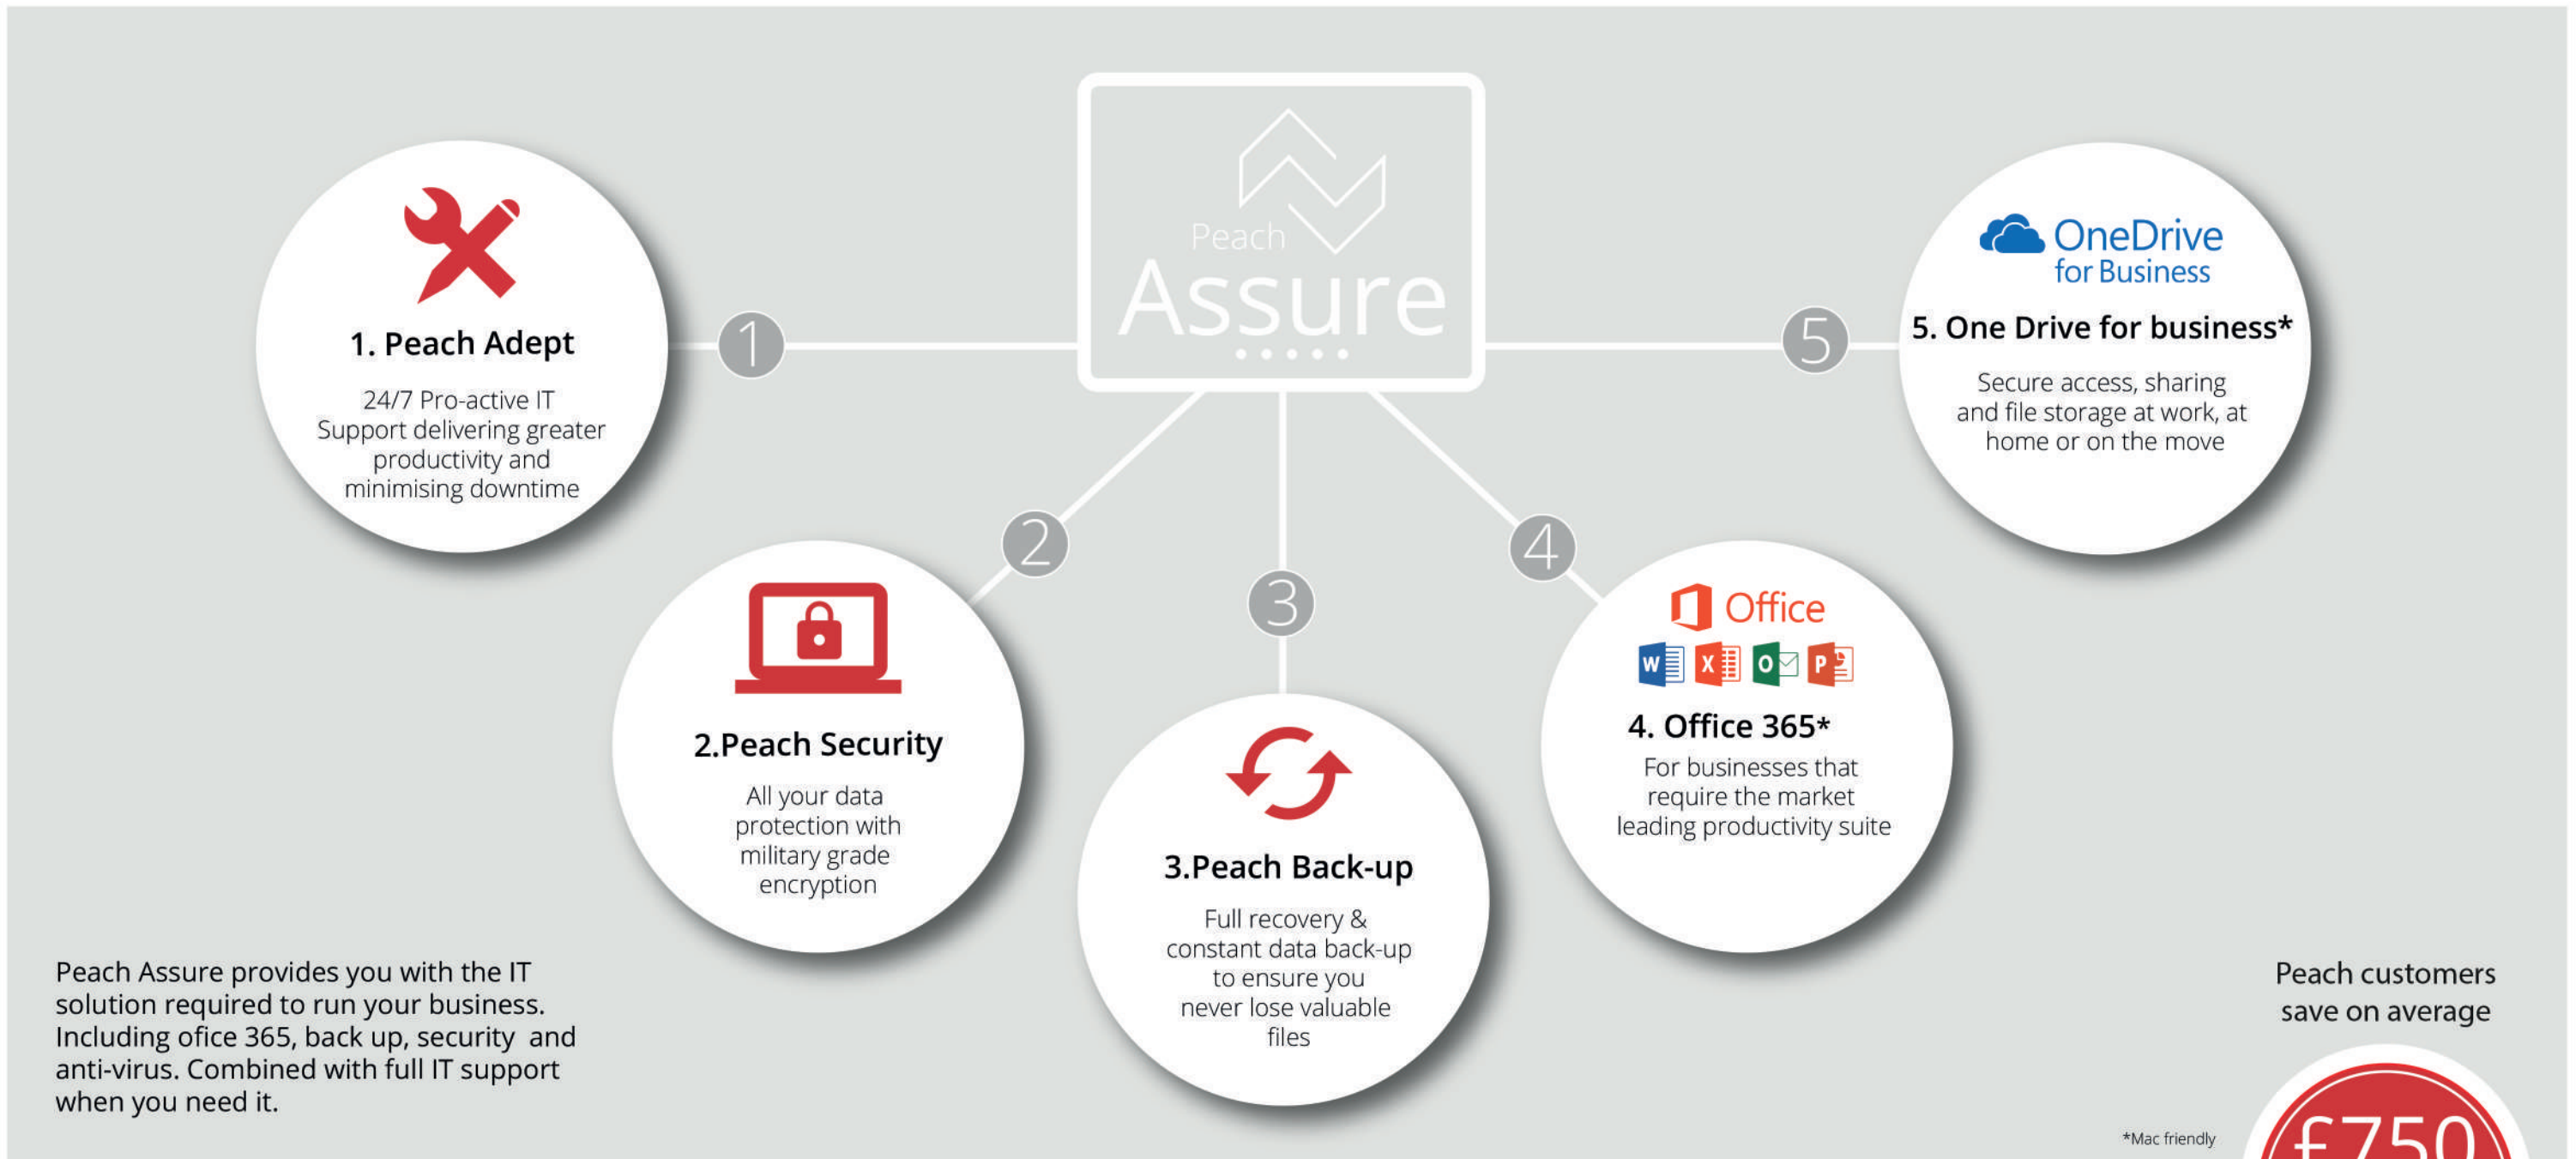

# Peach Assure includes:

**£750**  
savings a year  
per user  
Based on a 5 user  
subscription

## The benefits of Peach Assure

 <b>Support</b> Unlimited support via our UK based Help Desk. Microsoft qualified technicians are ready to assist.	 <b>1-15 Users</b> Tailored for small businesses that employ 1-15 people.	 <b>Mobility</b> Gain the ability to share information and collaborate with colleagues anywhere in the world on any connected device.
--	---	---