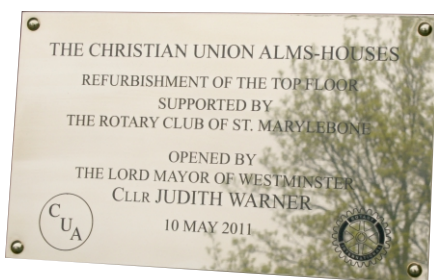

ST MARYLEBONE
375 x 225mm
Polished brass
Detail etched & filled
Guide Price ... £357.00