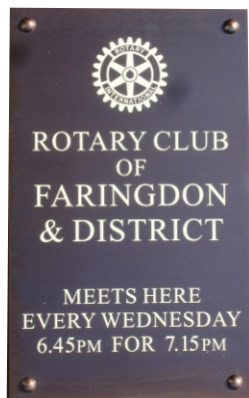

ROTARY CLUB OF FARINGDON
200 x 325mm
Aged bronze
Detail etched &
filled cream
Guide Price...£354.00

Please ask us for prices
for wooden backing boards for
our metal etched signs