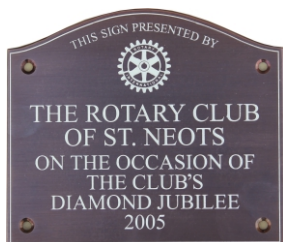

ST NEOTS
140 x 120mm
Aged bronze
Detail etched & filled cream
Guide Price ... £160.00