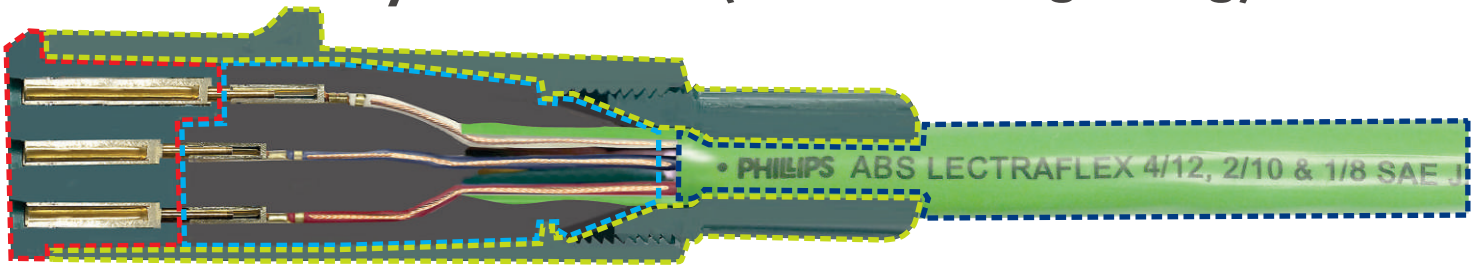

THE STRONGEST CABLE WITH CONTINUOUS LIFE..

For an uninterrupted ride!

Anatomy of a QCP™ (Quick-Change Plug)

Replaceable Plug Insert

- Replaceable in under 2 minutes
- Glass filled nylon material to withstand tough impacts
- Spring wrapped pins to retain a tight fit
- Floating brass pins for secure installation of misaligned sockets
- Pre-injected with dielectric grease for extra corrosion protection
- **Recommended Practice:** Replace at first signs of corrosion

Molded Interior Plug

- Durable PVC overmold seals inner wires and cable to lock out corrosion
- Molded wiper rings keep contact pins dry
- Inner pins are also wrapped to retain a tight fit
- Pre-injected with dielectric grease for extra corrosion protection
- Completely sealed against rear entry water intrusion
- **Recommended Practice:** Clean connection and apply dielectric grease before inserting a new plug insert

Plug Housing

- Unbreakable, non-corrosive nylon housing that resists impact
- Large finger grips for easy coupling/uncoupling
- **Recommended Practice:** When replacing the insert, pull housing back and clean all connections well