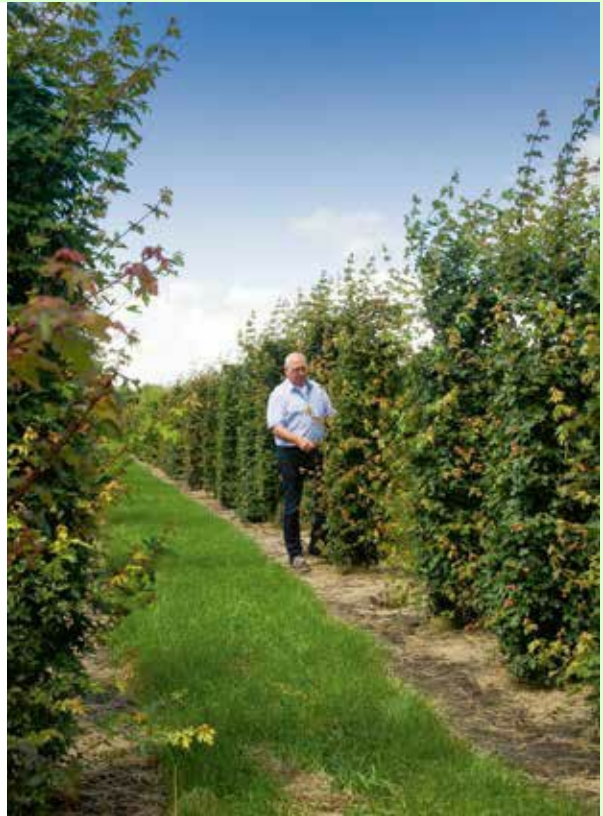

---

Exterior hedging

BIG IN HEDGING

Linden House | Millbuck Way | Sandbach | Cheshire | CW11 3HT  
T: 01270 750 574 | F: 01270 759 105 | [www.oasisinteriorlandscaping.co.uk](http://www.oasisinteriorlandscaping.co.uk) |