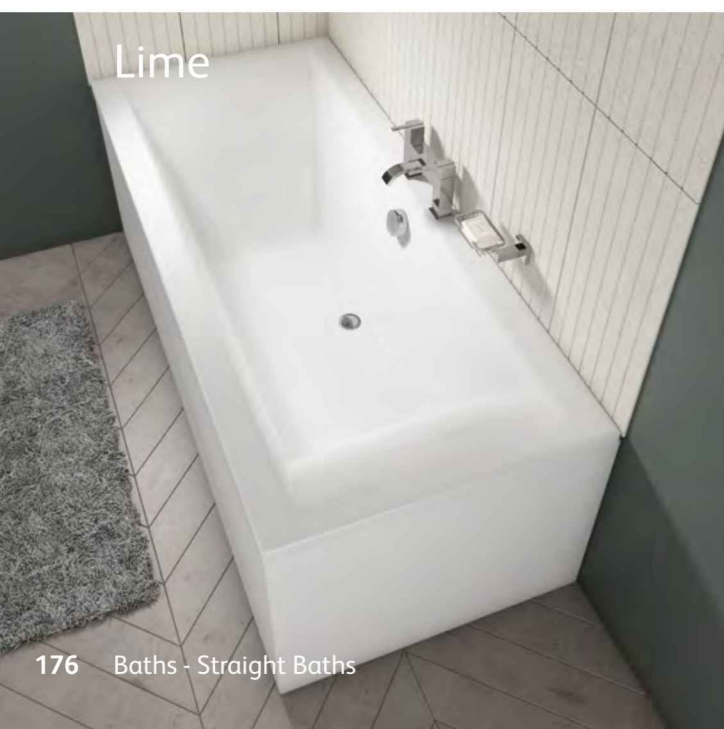

Double Ended, Straight Standard Bath Round Style  
1700 x 800mm. Including legs  
**BATK012** £367.71

Hilton

Lime

Double Ended, Straight Standard Bath Square Style  
1700 x 750mm. Including Legs  
**BATK009** £316.80