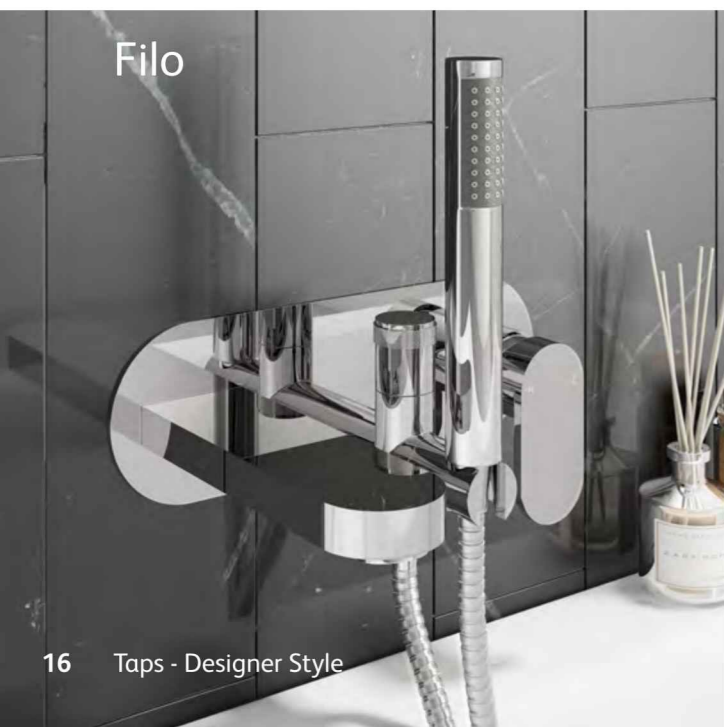

### Filo

Filo Wall Mounted Basin Mixer  
**FIL001** • £134.37

Filo Wall Mounted Bath Shower Mixer  
Including handset  
**FIL002** • £239.70

Filo Wall Mounted Bath Filler  
**FIL003** • £150.10

• Available in Rose Gold (see Section 3)