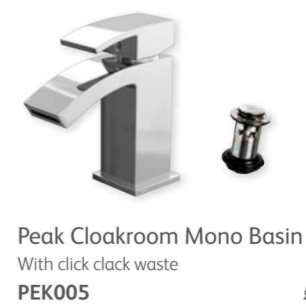

Epic

Epic Mono Basin Mixer  
With click clack waste  
EPI001 £91.31

Epic Bath Shower Mixer  
Including handset  
EPI007 £160.80

Epic Bath Filler  
EPI008 £138.85

Peak

Peak Mono Basin Mixer  
With click clack waste  
PEK001 £109.19

Peak Mini Mono Basin Mixer  
With click clack waste  
PEK001-S £103.05

Peak Cloakroom Mono Basin Mixer  
With click clack waste  
PEK005 £83.01

Peak Bath Shower Mixer  
Including handset  
PEK002 £212.82