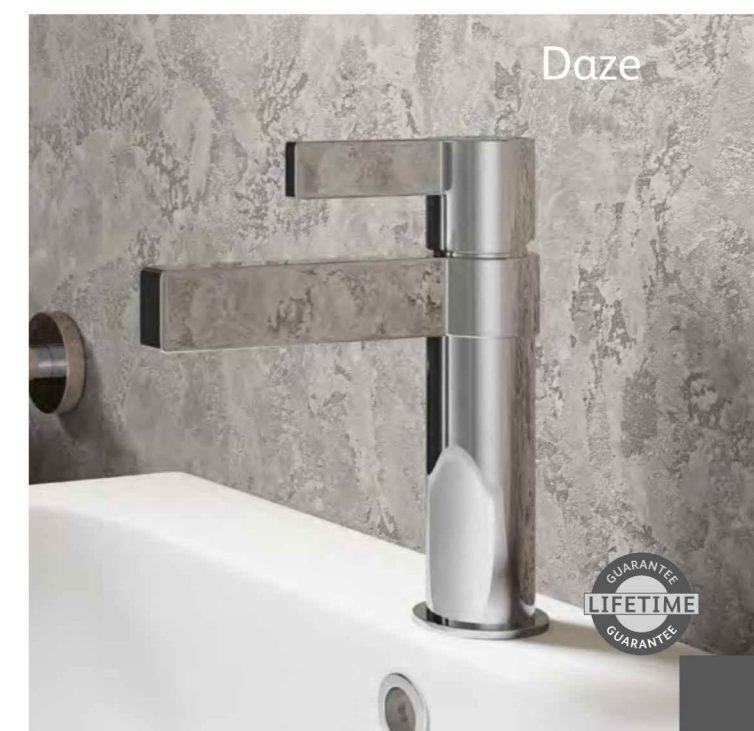

Daze Mono Basin Mixer  
DAZ001 £98.57

Daze