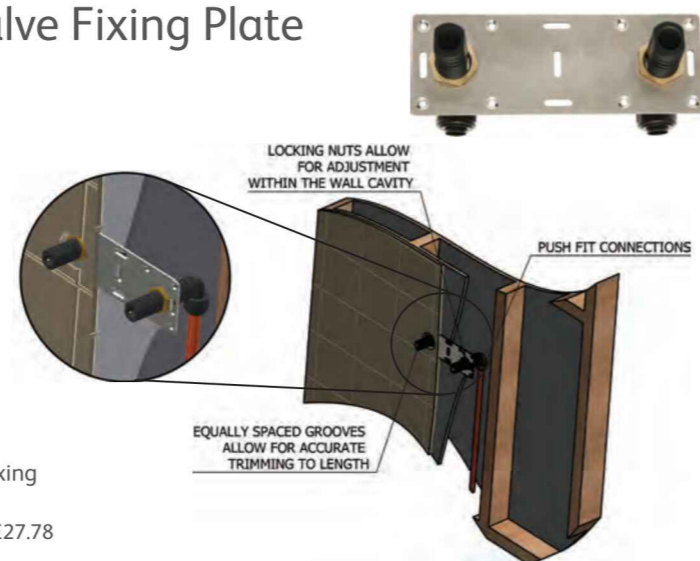

Bar Valve Fixing Plate

Bar Valve Fixing Plate
BVFP01 £27.78