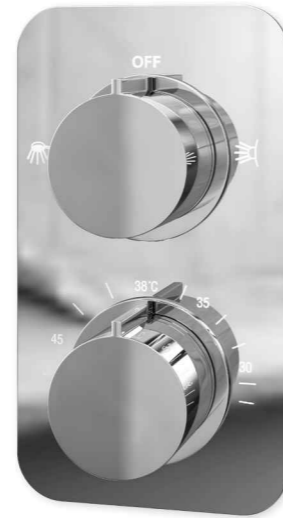

Moderno
Thermostatic
Concealed Shower
Valve
Dual function
TCS002 £145.67