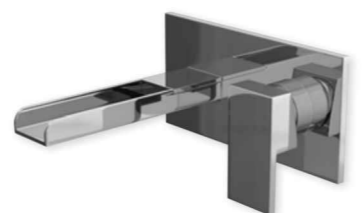

Dunk Wall Mounted Basin Mixer
DUK015 £134.41