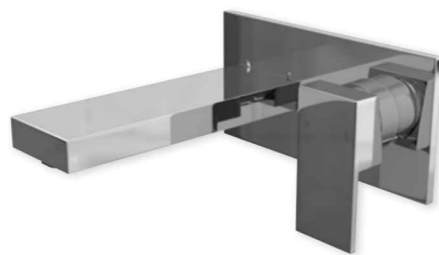

Form Wall Mounted Bath Filler
FRM005 £152.29