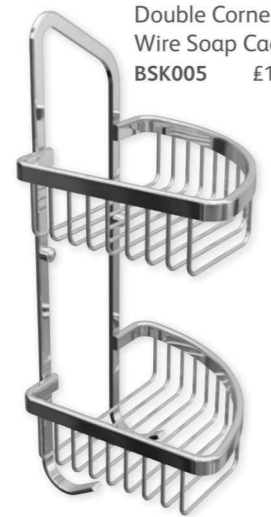

Double Wire Soap Caddy  
BSK010 £103.94

H700mm Double Wire Rectangular Shower Tidy  
BSK011 £151.01

H700mm Double Wire D-Shaped Shower Tidy  
BSK012 £151.08

Double Corner Wire Soap Caddy  
BSK003 £69.62

Double Corner Wire Soap Caddy  
BSK004 £84.10