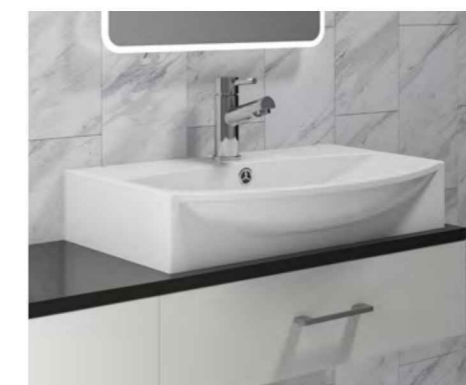

Ceramic Basin
Wall Hung or Counter Top
BAS004 £105.00