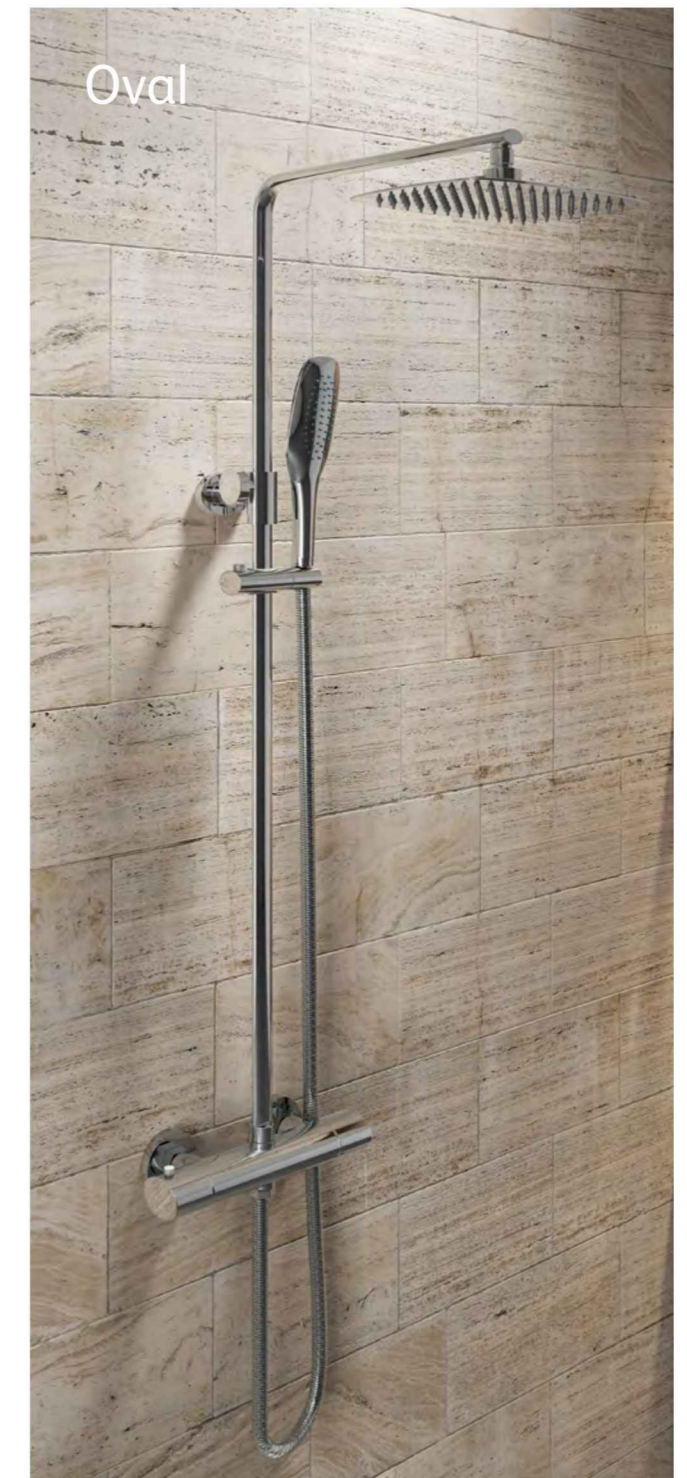

Oval

Oval Thermostatic Shower Kit
SK012 £336.03

Features

- Chrome finish
- Adjustable handset
- Oval style bar valve
- Telescopic adjustable riser rail
- Latest ceramic disc technology
- Stainless steel head with easy clean rubber jets
- Includes fixed head, paddle handset and 1.5m shower hose
- Automatic shut off in the event of water failure
- Thermostatic

For Wastes see Ancillaries - Section 10