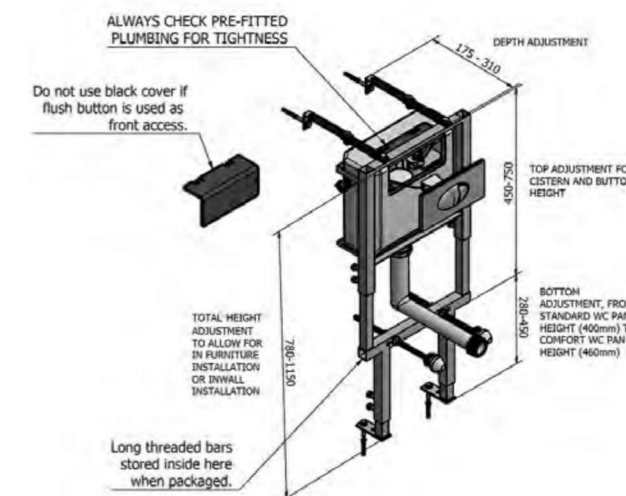

### Wall Hung Frame

Double Adjustment Wall Hung Frame  
Includes concealed cistern & large push button plate  
WCTF01 £246.43

The WCTF01 is included in our Wall Hung Pan Pack options (See Ceramics Section 7)