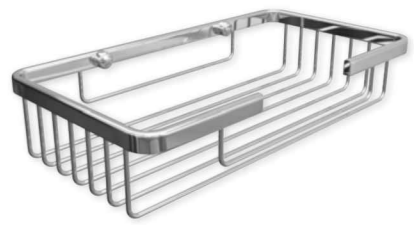

Wire Soap Caddy
BSK009 £51.44