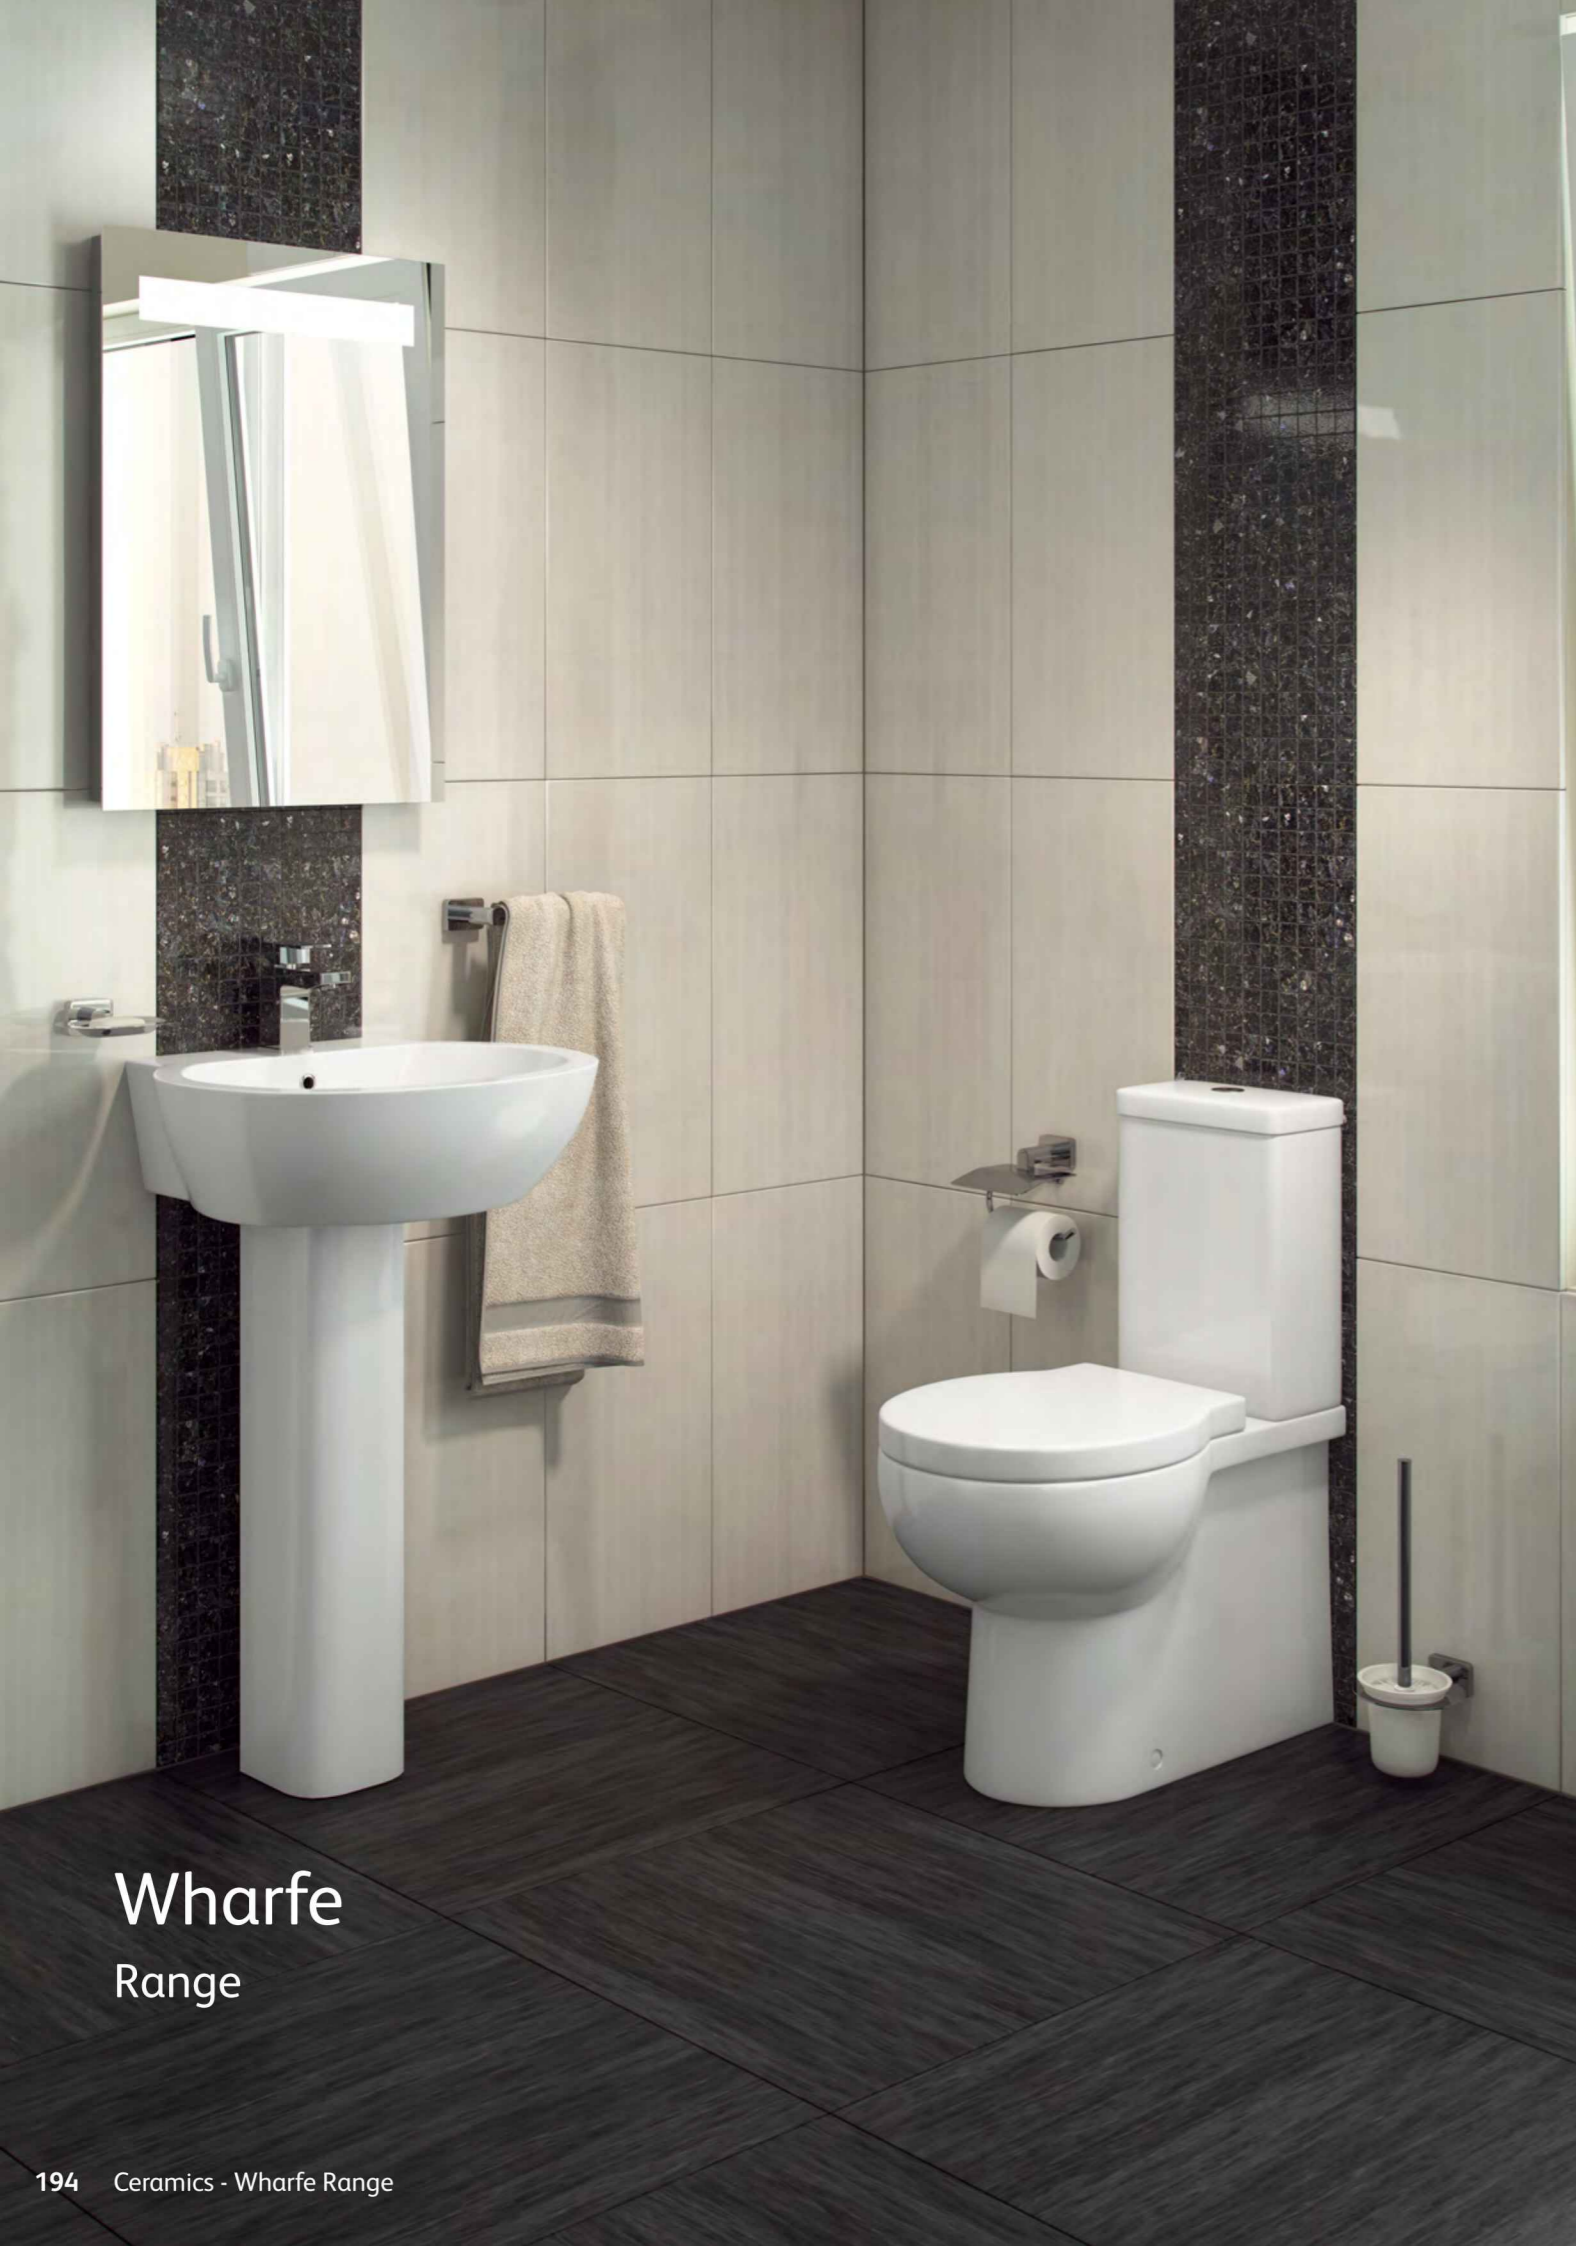

Wharfe Range