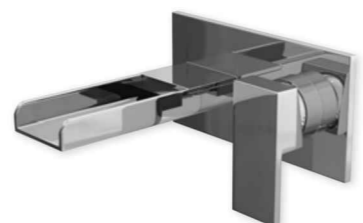

Dunk Wall Mounted Bath Filler
DUK016 £152.34