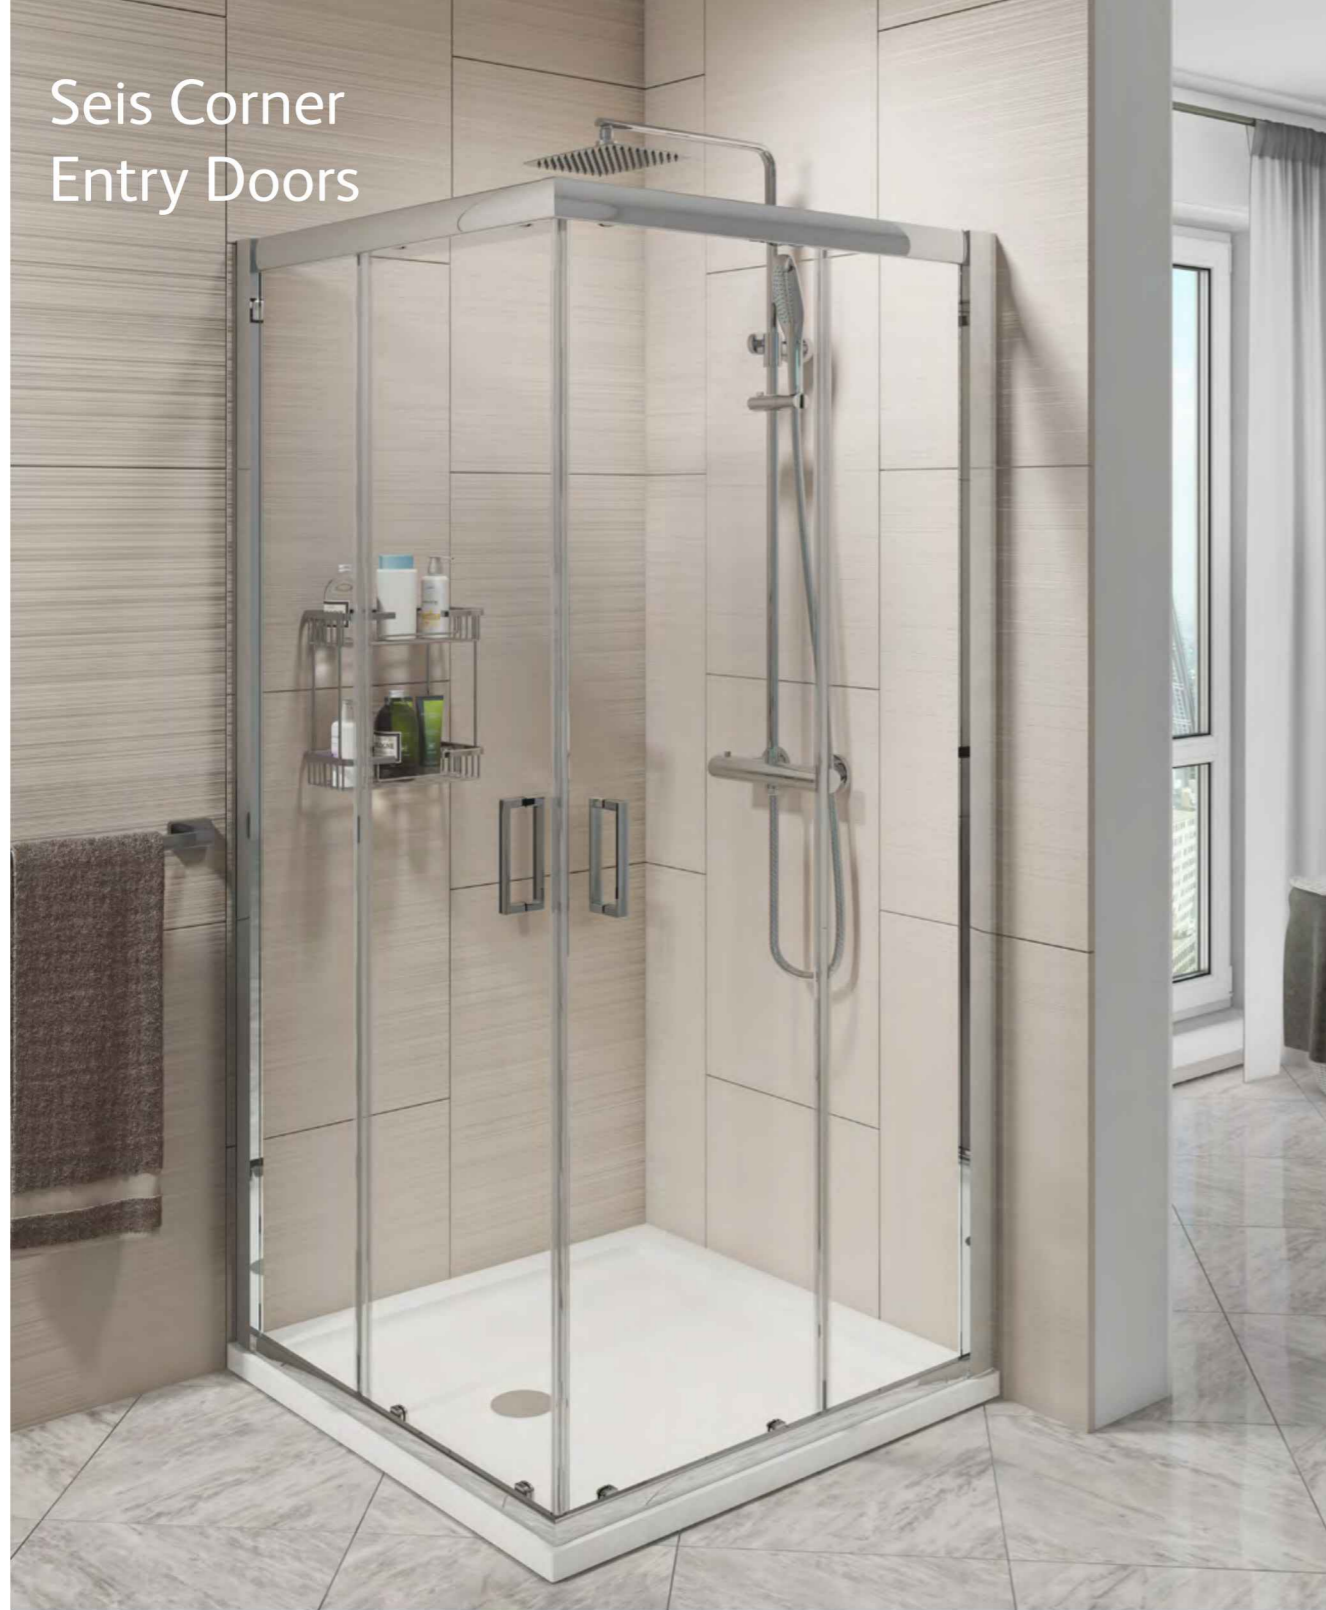

Seis Corner Entry Doors

6mm Corner Entry Doors

CEN080 / CEN090
1850mm high Seis Corner Entry shower enclosure with sliding doors made from 6mm toughened safety glass which open from the corner for easy access and feature a 45 degree magnetic seal.

1. **Features**
2. 6mm toughened safety glass
   - Height 1850mm
   - 40mm profiles, adjustable for out of true walls
   - Chrome profiles and screw caps
   - Square style handles
   - Magnetic closure strips

Code	Size (mm)	Adjustment (mm)	Height (mm)	Price
CEN080	800 x 800mm	765 - 795mm	1850mm	£264.37
CEN090	900 x 900mm	865 - 895mm	1850mm	£273.38