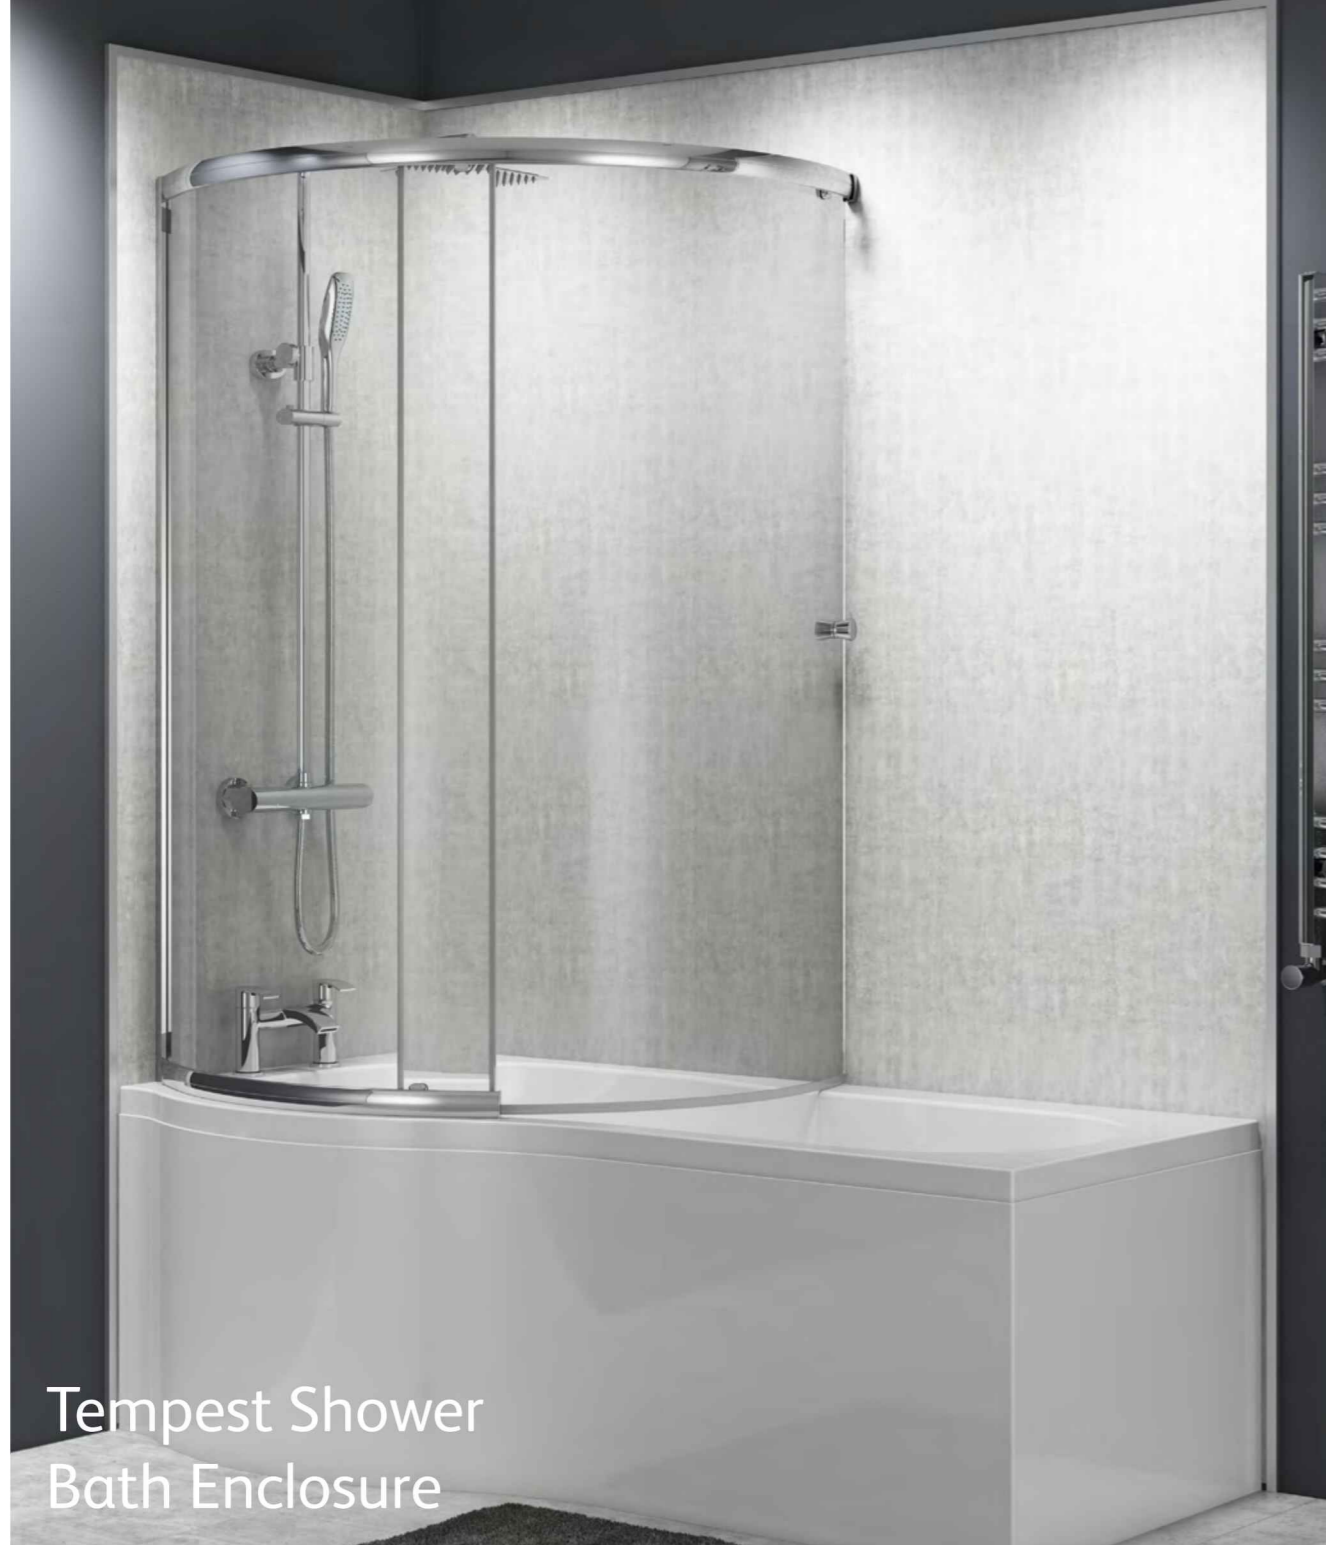

Tempest Shower Bath Enclosure

Tempest Shower Bath Enclosure

Code	Description	Price
CEL006-LH	Left Hand Bath Screen	£336.04
CEL006-RH	Right Hand Bath Screen	£336.04

Complete bath, screen and panel set - 1700mm

Code	Description	Size	Price
TEMK008	Left Hand Bath, Screen & Panel Kit	1700mm	£743.35
TEMK007	Right Hand Bath, Screen & Panel Kit	1700mm	£743.35
EPL001	End Panel	700mm	£68.84

Complete bath, screen and panel set - 1500mm

Code	Description	Size	Price
TEMK003	Left Hand Bath, Screen & Panel Kit	1500mm	£741.92
TEMK004	Right Hand Bath, Screen & Panel Kit	1500mm	£741.92
EP01	End Panel	700mm	£68.84

Product shown as left handed.

Features

- Smooth sliding action
- Highly polished chrome
- Quick release runner for easy clean
- Easy installation
- 6mm toughened safety glass
- High quality design and build
- Fits any 550mm radius bath