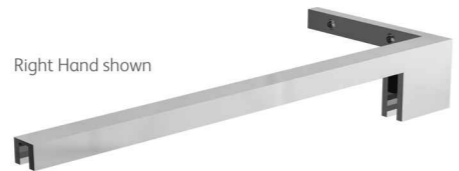

Right Hand shown

Right Hand Minimalist Wet Room 8mm Stabilising Bar

GAC015 £35.00

Left Hand Minimalist Wet Room 8mm Stabilising Bar