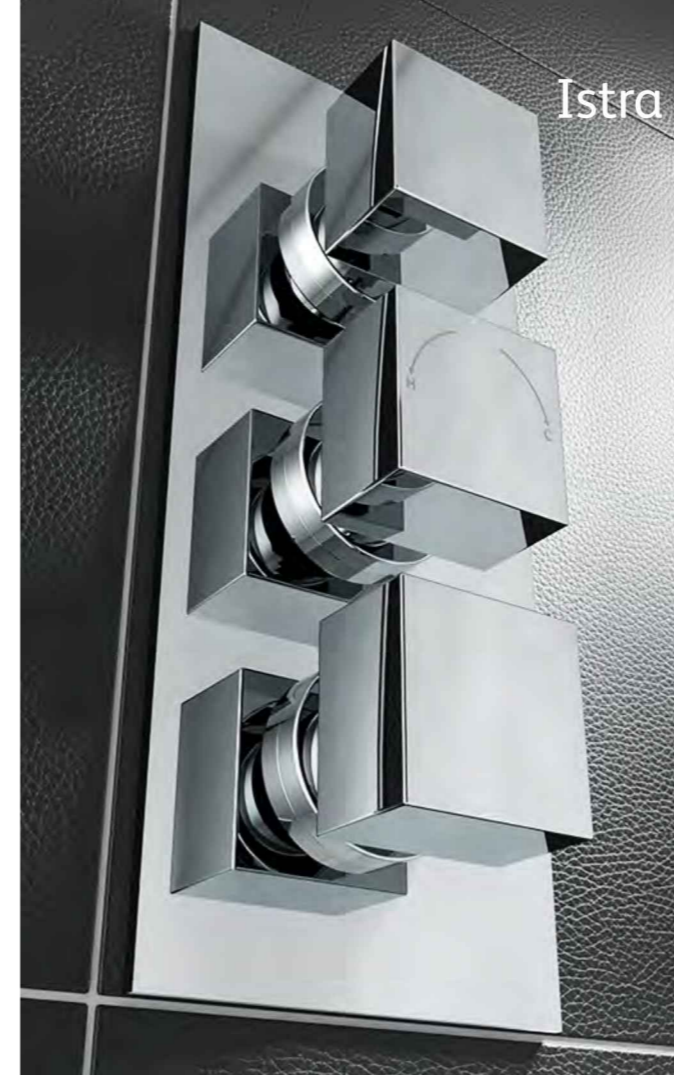

### Option 12

**RDMV03** £138.85 RVRD02 | 200RKS  
Round thermostatic bar valve & round slide rail kit

### Features

- Chrome finish
- Thermostatic
- Inlet connections: ¾ BSP
- Outlet connection: ½ BSP top
- Stainless steel fascia plate
- Water pressure: 0.5 bar to 5 bar