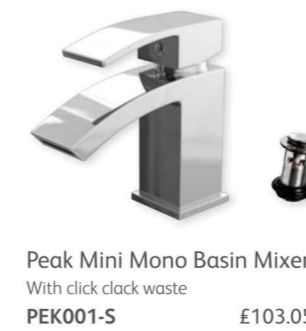

Epic

Epic Mono Basin Mixer  
With click clack waste  
EPI001 £91.31

Epic Bath Shower Mixer  
Including handset  
EPI007 £160.80

Epic Bath Filler  
EPI008 £138.85

Peak

Peak Mono Basin Mixer  
With click clack waste  
PEK001 £109.19