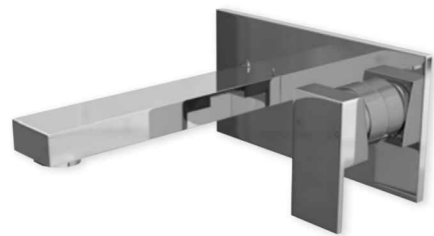

Form Wall Mounted Basin Mixer
FRM004 £147.81