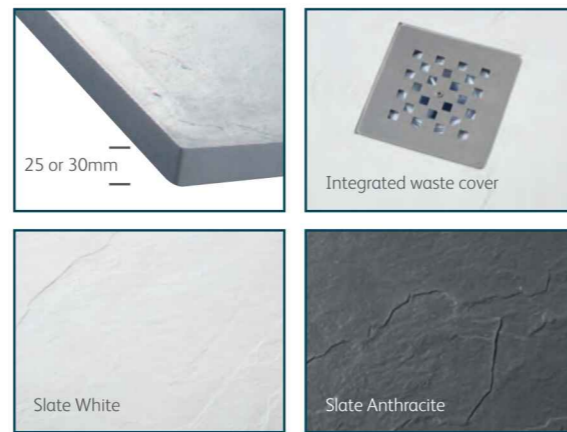

Slate Trays

90mm Fast Flow Waste included with all Slate Trays

Features

- Extra slim - maximum 30mm in height
- Hand crafted from finest grade stone resin
- 2 colour options - white and anthracite
- Integrated discrete waste
- Can be fitted on or level with floor
- Comes with 90mm fast flow waste
- Slate textured finish with anti-slip surface
- Supports PTV of 36 (1 in 1 million chance of slipping). Conforms with standard ENV 12633

Trays with a dimension of 1300mm or above are 30mm. All other trays are 25mm