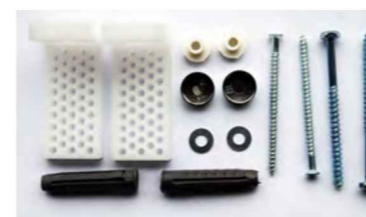

Pan fixing brackets
PFK001 £9.50