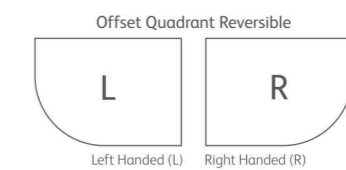

Offset Quadrant Reversible

Left Handed (L) Right Handed (R)

Offset Quadrants

Code	Size (mm)	Adjustment (mm)	Height (mm)	Price
XL976Q	900 x 760mm	865 - 725mm – 895 - 755mm	1950mm	£573.68
XL108Q	1000 x 800mm	965 - 765mm – 995 - 795mm	1950mm	£577.61
XL128Q	1200 x 800mm	1165 - 765mm – 1195 - 795mm	1950mm	£595.90
XL129Q	1200 x 900mm	1165 - 865mm – 1195 - 895mm	1950mm	£658.63

Quadrants

Code	Size (mm)	Adjustment (mm)	Height (mm)	Price
XL80Q	800 x 800mm	765 - 795mm	1950mm	£542.32
XL90Q	900 x 900mm	865 - 895mm	1950mm	£577.61

For Trays see pages 104 - 107