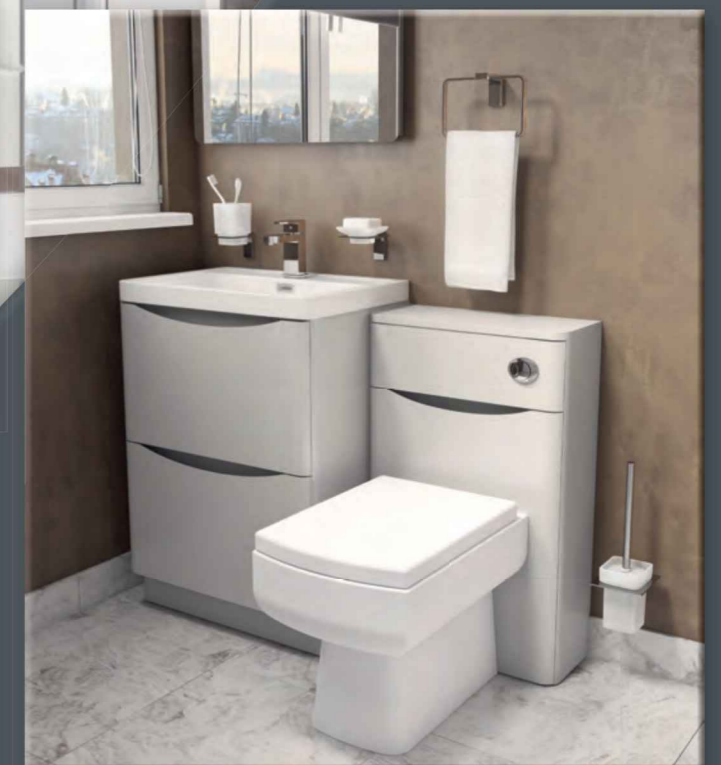

## A GUIDE TO OUR PRODUCT FEATURES

The icons below feature throughout our brochure and provide an easy guide to the attributes, functionality and technical aspects of our products.

Brooke Ceramics Ltd . Stoneferry Road . Hull . HU8 8BT  
T: 01482 585888 F: 01482 581175  
E: [bathrooms@brookeceramics.com](mailto:bathrooms@brookeceramics.com)