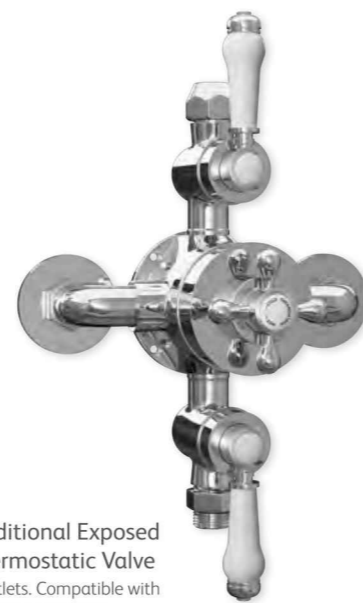

# Tudor

Tudor Twin  
Traditional  
Concealed Valve  
**TRAD002** £282.27

Tudor Triple  
Traditional  
Concealed Valve  
**TRAD003** £358.44

For Wastes see Ancillaries - Section 10

# Exposed Valves

Traditional Exposed Thermostatic Valve  
TRAD001 £277.79

Traditional Exposed Thermostatic Valve  
TTEV04 £203.86

Traditional Exposed Thermostatic Valve  
2 outlets. Compatible with  
TSRK01 and RR001  
TRAD004 £301.72