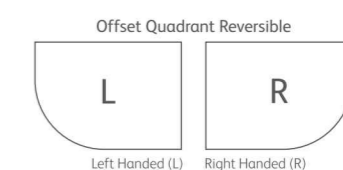

6mm Easy Fit Quadrant Enclosures

Features

- 6mm toughened safety glass
- 6mm doors and fixed panels
- Height 1850mm
- 40mm profiles, adjustable for out of true walls
- Quick release bottom rollers for easy cleaning
- Chrome profiles and screw caps
- Square style handles
- Magnetic closure strips
- Includes full seal set
- Radius 550mm

1850mm high Seis Quadrant shower enclosures made from 6mm toughened safety glass with a beautiful chrome finished frame.

Offset Quadrants

Code	Size (mm)	Adjustment (mm)	Height (mm)	Price
OSQE976	900 x 760mm	865 - 725mm - 895 - 755mm	1850mm	£264.35
OSQE108	1000 x 800mm	965 - 765mm - 995 - 795mm	1850mm	£295.71
OSQE128	1200 x 800mm	1165 - 765mm - 1195 - 795mm	1850mm	£336.03
OSQE129	1200 x 900mm	1165 - 865mm - 1195 - 895mm	1850mm	£340.51

Quadrants

Code	Size (mm)	Adjustment (mm)	Height (mm)	Price
QE08	800 x 800mm	765 - 795mm	1850mm	£264.35
QE09	900 x 900mm	865 - 895mm	1850mm	£264.35

For Trays see pages 104 - 107

Seis Quadrants