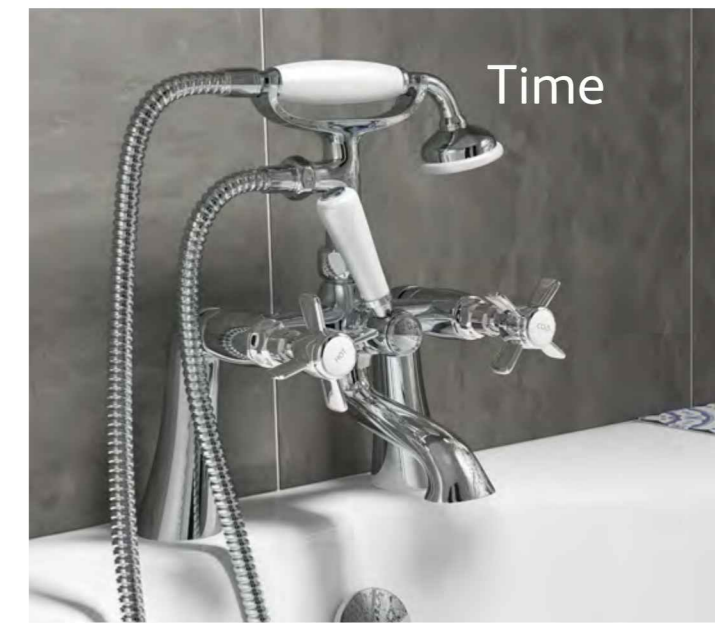

Albert Bath Taps  
ALB005 £60.93

Belgrade

Belgrade Traditional Wall  
Mounted Basin Mixer  
BEL15 £105.86

Belgrade Traditional Wall  
Mounted Bath Filler  
BEL16 £109.93

Time

Time Cranked Bath  
Shower Mixer  
TIM001 £246.43