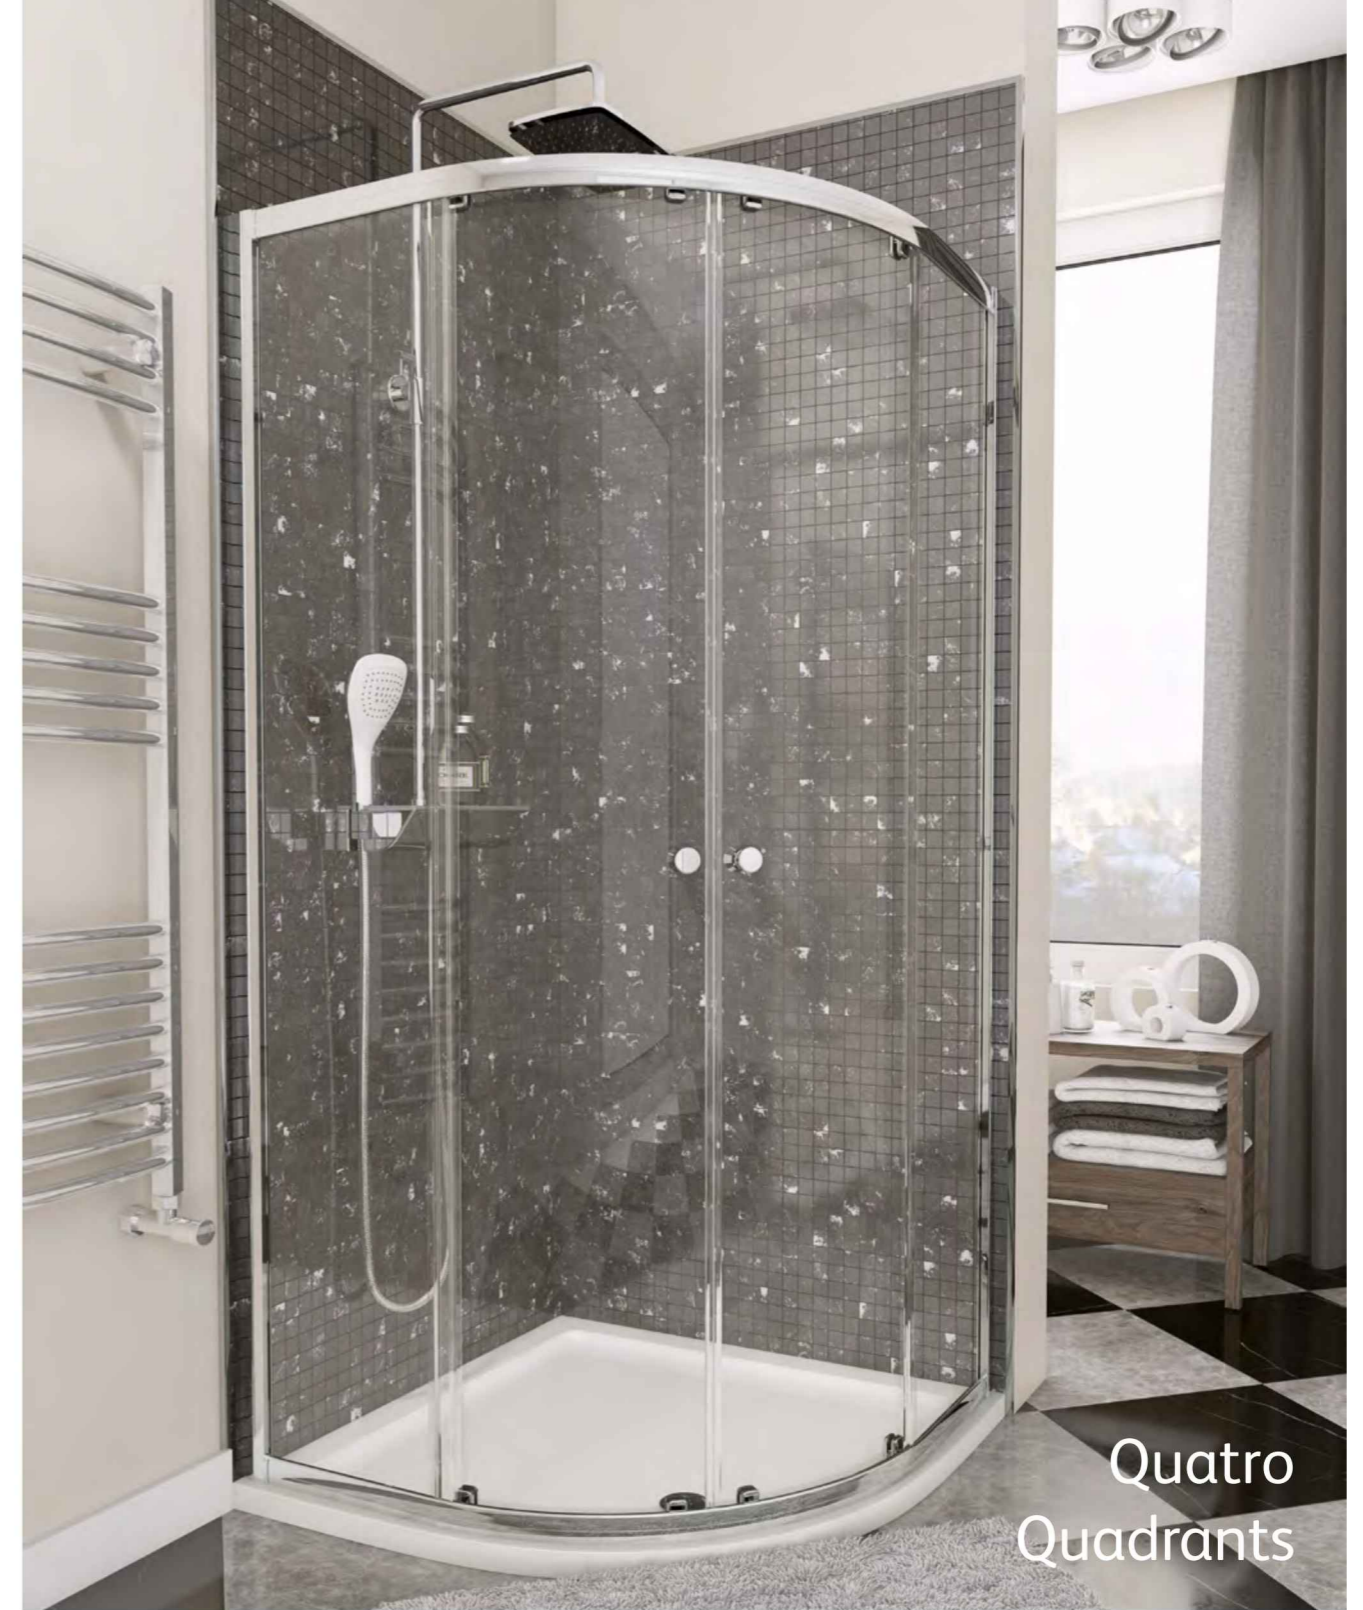

- Features**
- 6mm toughened safety glass
  - Height 1850mm
  - 40mm profiles, adjustable for out of true walls
  - Chrome profiles and screw caps
  - Square style handles
  - Magnetic closure strips

Code	Size (mm)	Adjustment (mm)	Height (mm)	Price
<b>CEN080</b>	800 x 800mm	765 - 795mm	1850mm	£264.37
<b>CEN090</b>	900 x 900mm	865 - 895mm	1850mm	£273.38