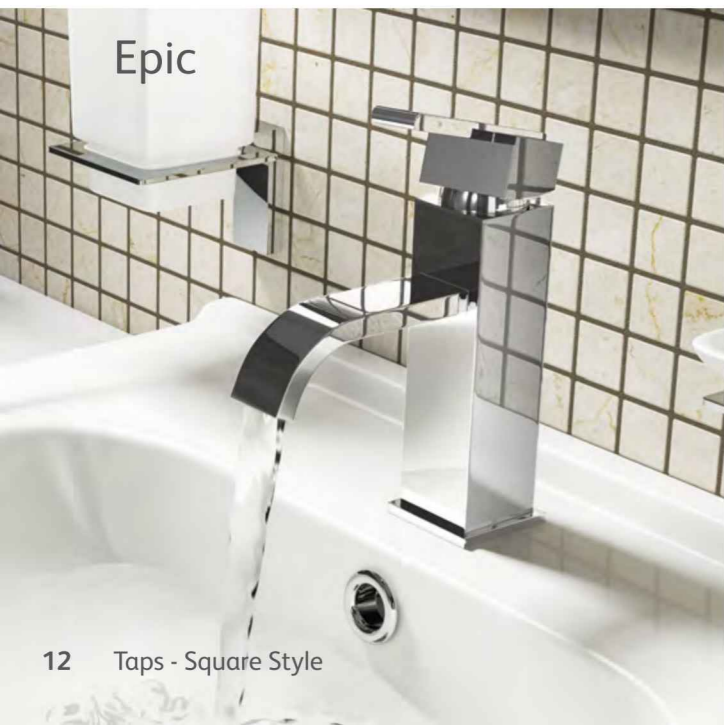

Epic

Epic Mono Basin Mixer  
With click clack waste  
EPI001 £91.31

Epic Bath Shower Mixer  
Including handset  
EPI007 £160.80

Epic Bath Filler  
EPI008 £138.85

Peak

Peak Mono Basin Mixer  
With click clack waste  
PEK001 £109.19