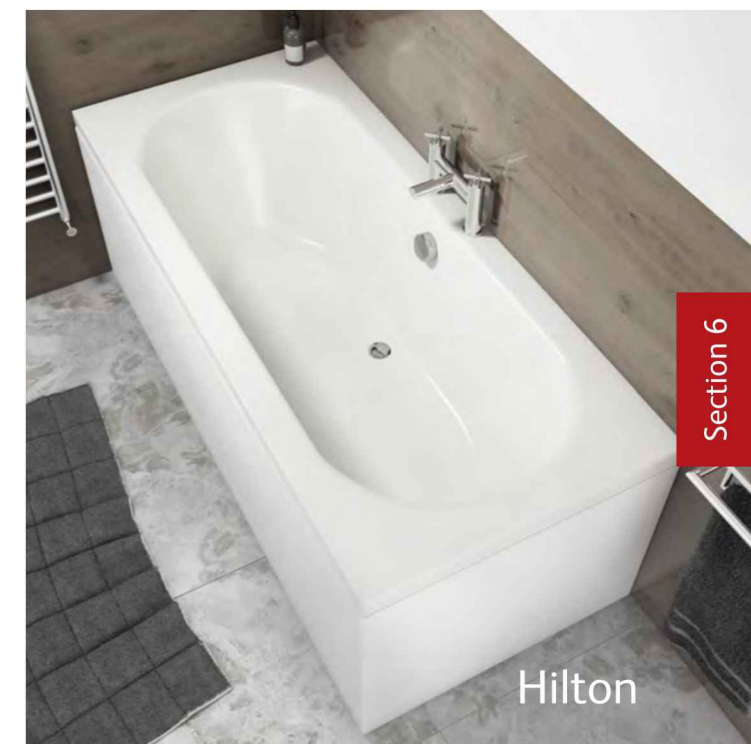

Double Ended, Straight Standard Bath Round Style
1700 x 750mm. Including legs
BATK011 £367.71

Double Ended, Straight Standard Bath Round Style
1700 x 800mm. Including legs
BATK012 £367.71