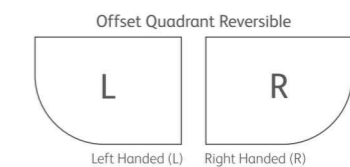

Features

- 6mm easy clean toughened safety glass
- 6mm doors and fixed panels
- Rapid Fit™ profiles allow easy, quick assembly
- Height 1850mm
- 45mm profiles, adjustable for out of true walls
- Quick release bottom rollers for easy cleaning
- Chrome profiles and screw caps
- Contemporary style metal handles
- Magnetic closure strips
- Includes full seal set
- Radius 550mm

Cass Six Quadrant shower enclosures feature 6mm easy clean toughened safety glass sliding doors for easy access, with various adjustments for easy fitting and a beautiful chrome finished frame.

Offset Quadrants

Code	Size (mm)	Adjustment (mm)	Height (mm)	Price
QEN003	900 x 760mm	865 - 725mm – 895 - 755mm	1850mm	£390.80
QEN004	1000 x 800mm	965 - 765mm – 995 - 795mm	1850mm	£411.33
QEN006	1200 x 800mm	1165 - 765mm – 1195 - 795mm	1850mm	£463.88
QEN007	1200 x 900mm	1165 - 865mm – 1195 - 895mm	1850mm	£467.65

Quadrants

Code	Size (mm)	Adjustment (mm)	Height (mm)	Price
QEN001	800 x 800mm	765 - 795mm	1850mm	£392.58
QEN002	900 x 900mm	865 - 895mm	1850mm	£398.41
QEN005	1000 x 1000mm	965 - 995mm	1850mm	£434.59

For Trays see pages 104 - 107