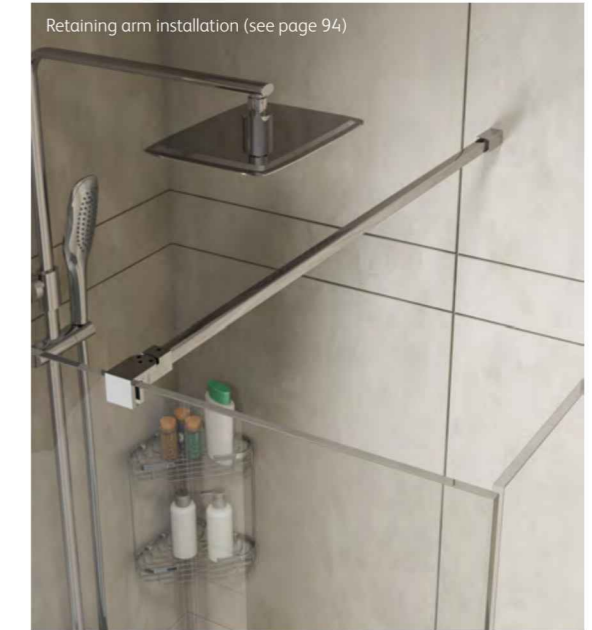

8mm Wet Room Glass Panels with Profiles

Retaining arm installation (see page 94)

Features

- 8mm easy clean toughened safety glass
- Height 1850mm
- 40mm profile adjustable for out of true walls
- Chrome profile and screw caps
- 900mm square chrome retaining arm included
- CS030 300mm deflector panel supplied with standard chrome hinges

CS030 - CS014

Marna wet room panels in 8mm toughened safety glass supplied with profiles and 900mm retaining arm.

Code	Size (mm)	Adjustment (mm)	Height (mm)	Price
CS030	300 (Hinged)	N/A	1850mm	£138.89
CS070	700	655 - 685mm	1850mm	£194.45
CS076	760	715 - 745mm	1850mm	£201.62
CS080	800	755 - 785mm	1850mm	£207.27
CS090	900	855 - 885mm	1850mm	£218.20
CS010	1000	955 - 985mm	1850mm	£229.49
CS012	1200	1155 - 1185mm	1850mm	£257.31
CS014	1400	1355 - 1385mm	1850mm	£291.23

1200mm bracing bar available on request (bar only - to substitute included 900mm bar) GAC001 Price £32.59

For Trays see pages 104 - 107