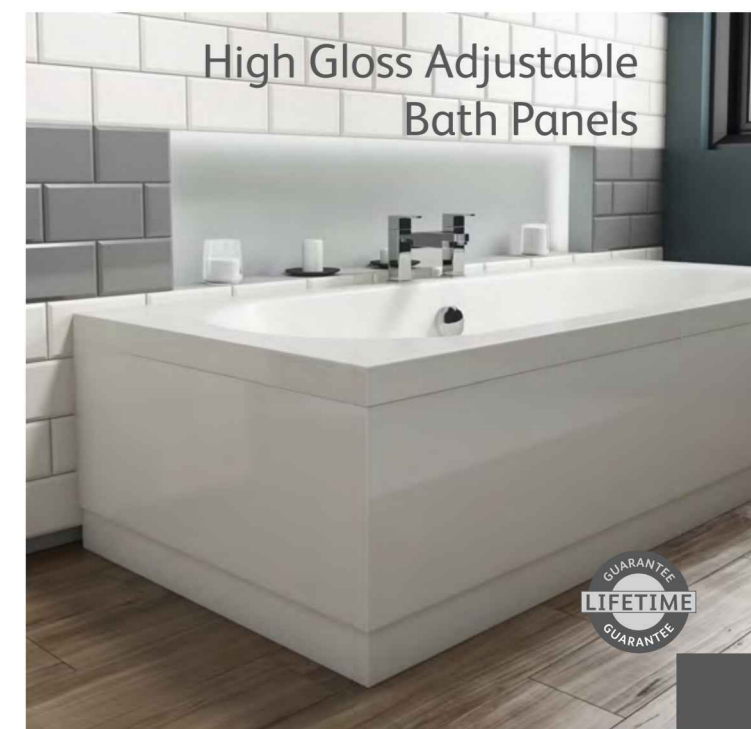

Hilton

High Gloss Adjustable Bath Panels

For Bath Wastes see Ancillaries - Section 10