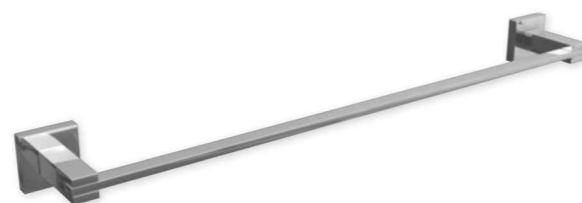

Robe Hook  
**IRI001**    £9.50

Soap Dish & Holder  
**IRI002**    £12.75

Tumbler & Holder  
**IRI003**    £12.52

Towel Ring  
**IRI004**    £13.73

Paper Holder  
**IRI005**    £13.95

Towel Bar  
**IRI006**    £19.16