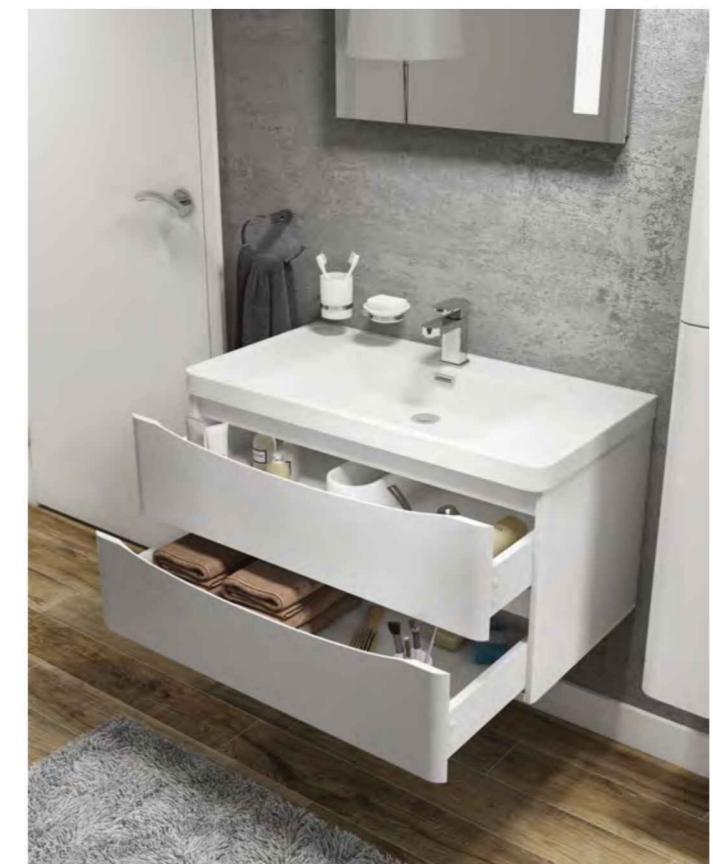

For LED Mirrors see Furniture - Section 5