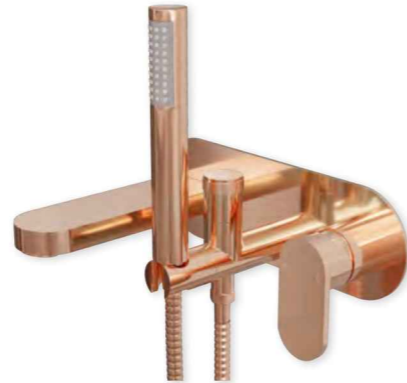

Rose Gold Filo Wall Mounted Bath Shower Mixer
Includes handset
FIL006 £471.82