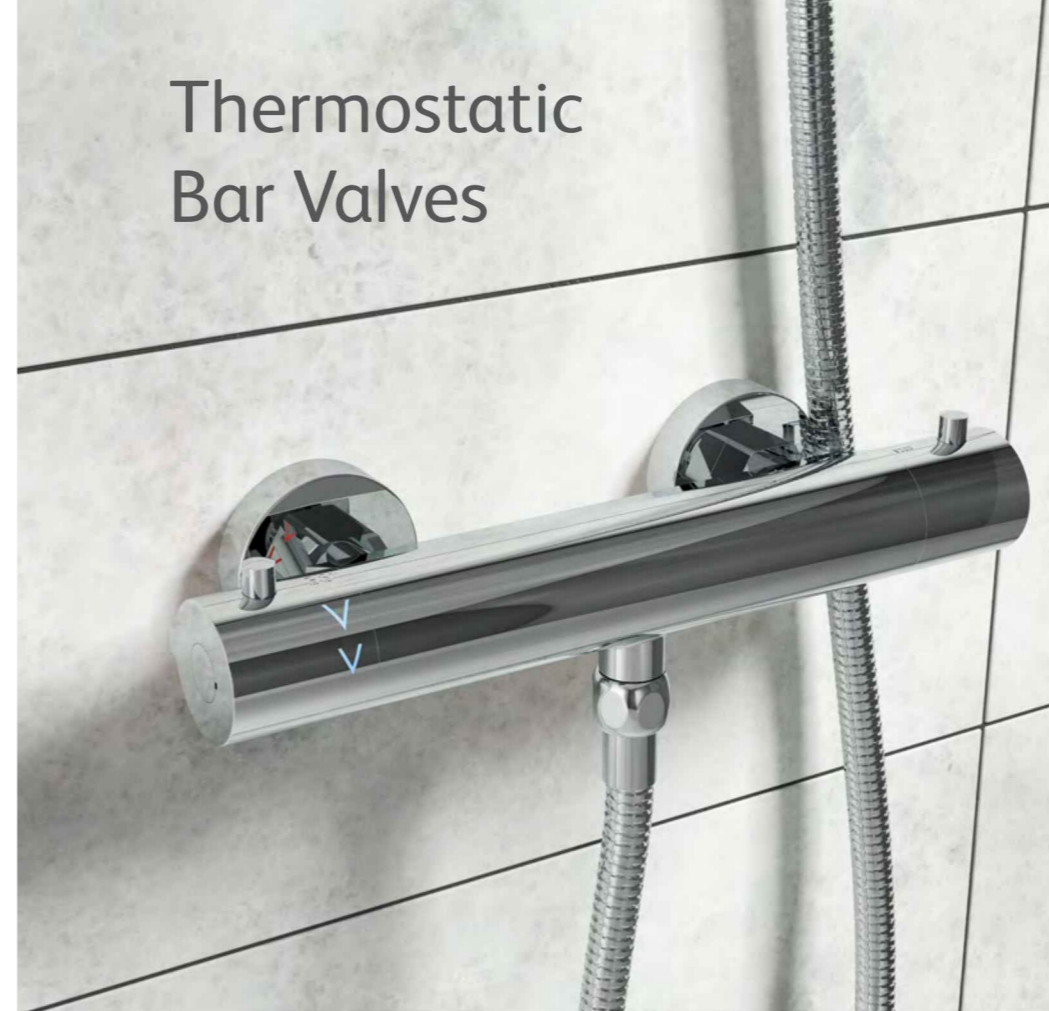

# Exposed Valves

Traditional Exposed Thermostatic Valve  
TRAD001 £277.79

Traditional Exposed Thermostatic Valve  
TTEV04 £203.86

Traditional Exposed Thermostatic Valve  
2 outlets. Compatible with  
TSRK01 and RR001  
TRAD004 £301.72

# Thermostatic Bar Valves