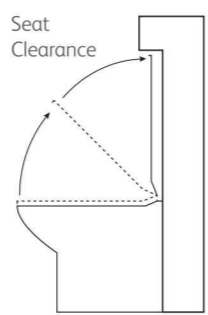

Daisy Lou Polymarble Shroud Unit  
With cistern, big button and Daisy Lou BTW  
pan with soft close seat  
W500 x H790 x D670mm  
**POLK001** £627.26

Dice Polymarble Shroud Unit  
With cistern, big button and Dice BTW pan  
with soft close seat  
W500 x H790 x D670mm  
**POLK002** £645.19