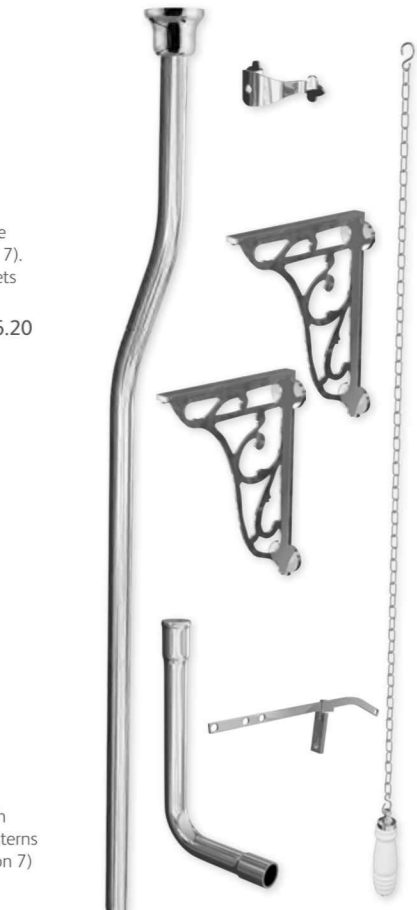

Traditional Flush Kits