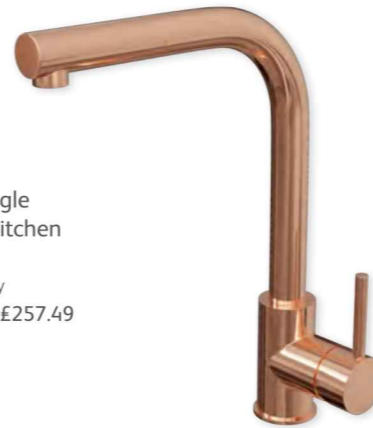

Rose Gold Wall Mounted Bath Tap  
**NEK18** £212.11

Rose Gold Traditional Wall Mounted Basin Bib Taps  
With waste  
**BIB003** £152.54

Rose Gold Bib Tap Stands  
**BIB004** £111.78

Rose Gold Single Lever Mono Kitchen Sink Mixer  
With pull out spray  
**KTA019** £257.49