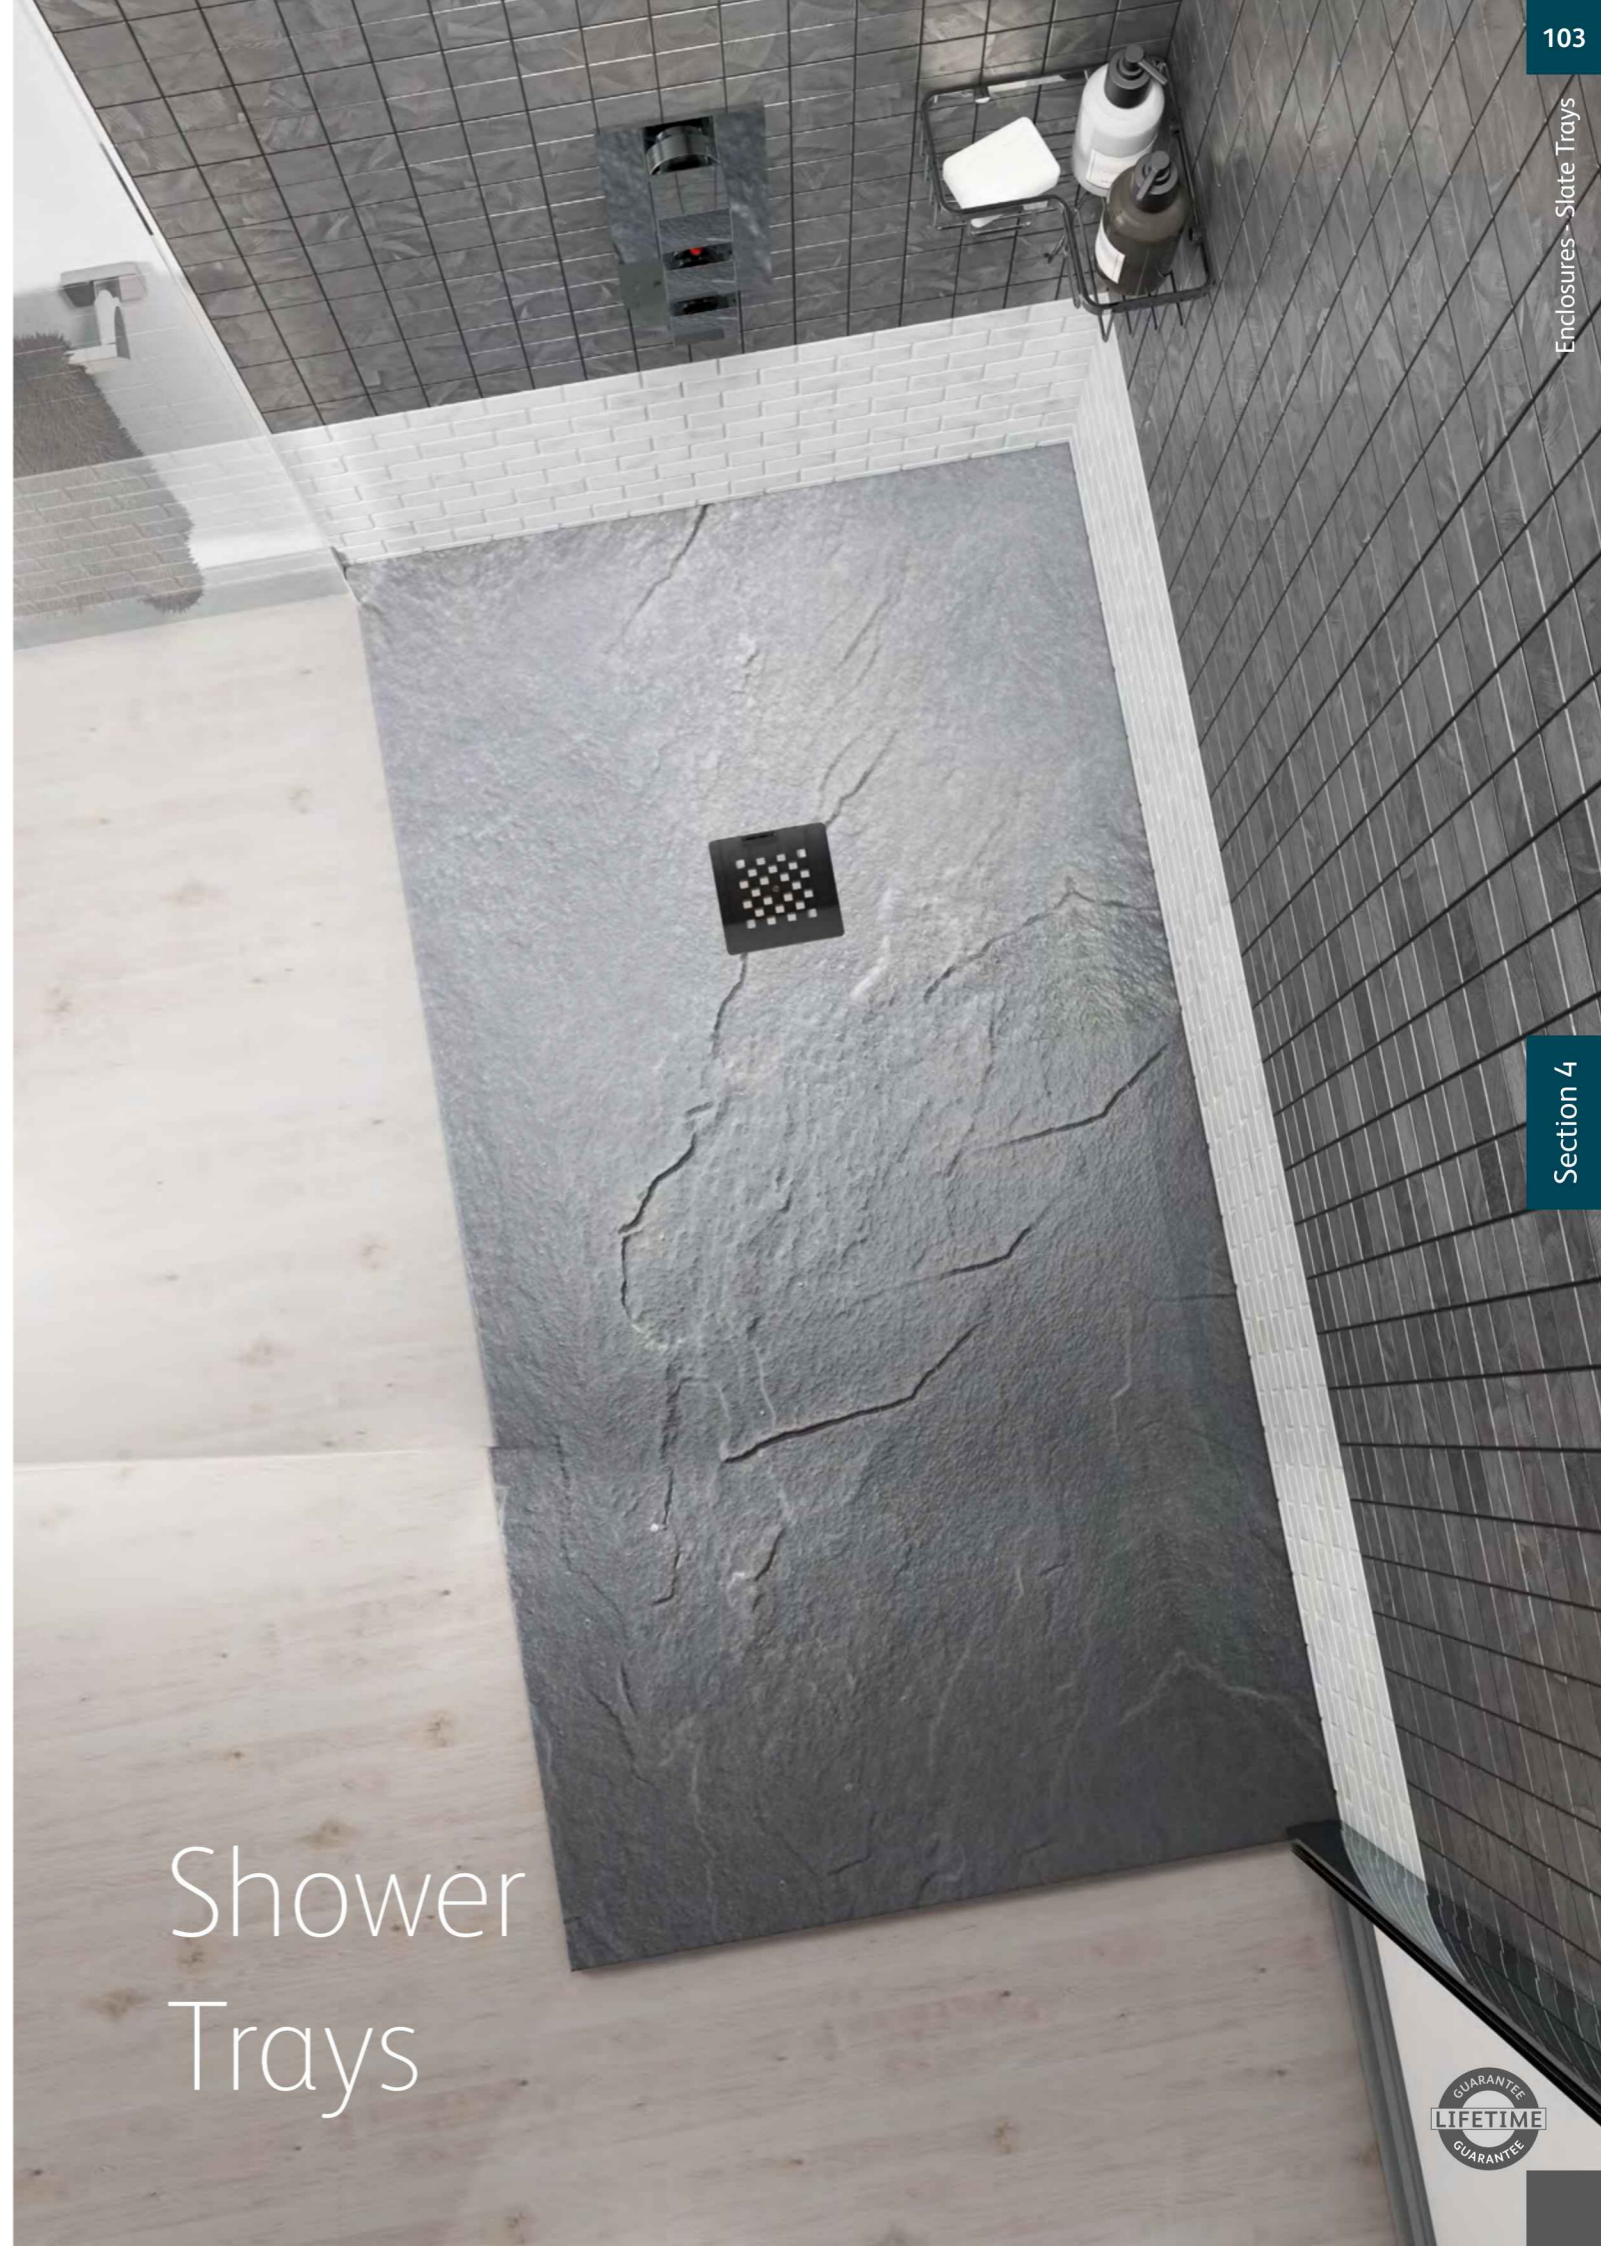

Shower Trays