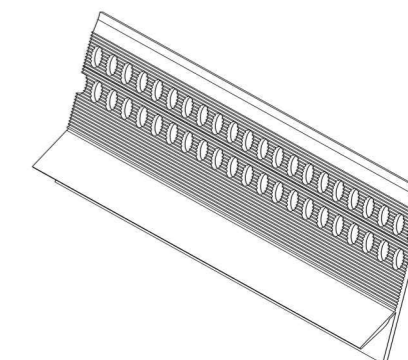

Waterstop Shower Tray & Bath Sealant Strip

Code	Size & Description	Price
BSS001	Waterstop permanent waterproof seal 3.2 metre	£72.00