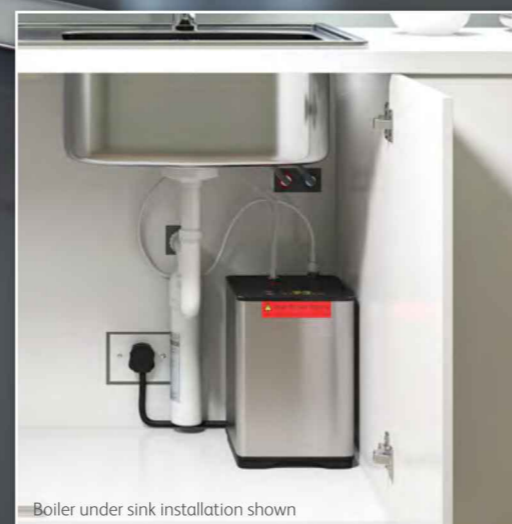

Boiler under sink installation shown