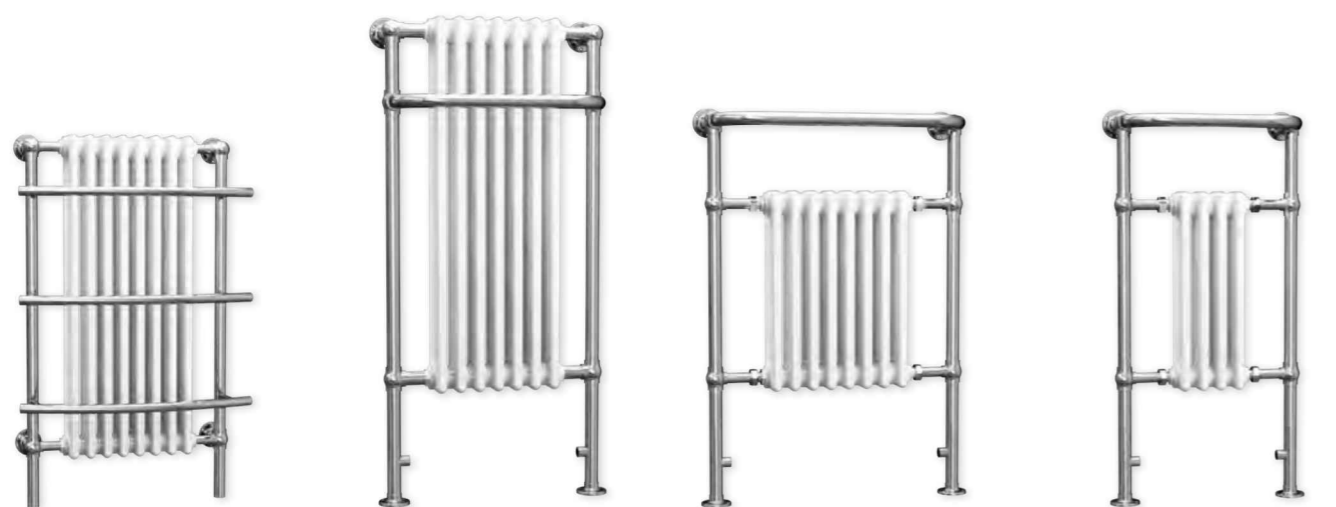

630 x 1000 x 230 mm
8 sections. BTU: 3780
CTR09 £752.72

1130 x 553 x 230 mm
7 sections. BTU: 3275
CTR10 £755.33

965 x 673 x 230 mm
BTU: 2412
X508 £577.97

965 x 495 x 230 mm
BTU: 1808
X504 £443.56