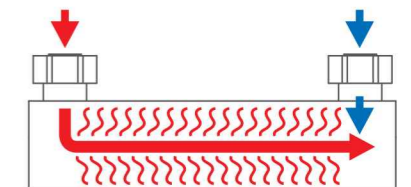

Cool Touch Technology

Our opulent range of "Cool Touch" thermostatic valves contribute to a safer shower environment for all users. The cold water feed creates a jacket effect around the hot water supply keeping the exterior of the valve "cool" to the touch.

Standard Bar Mixer
The hot supply runs across the valve before being mixed, heating the valve body making it uncomfortable to touch