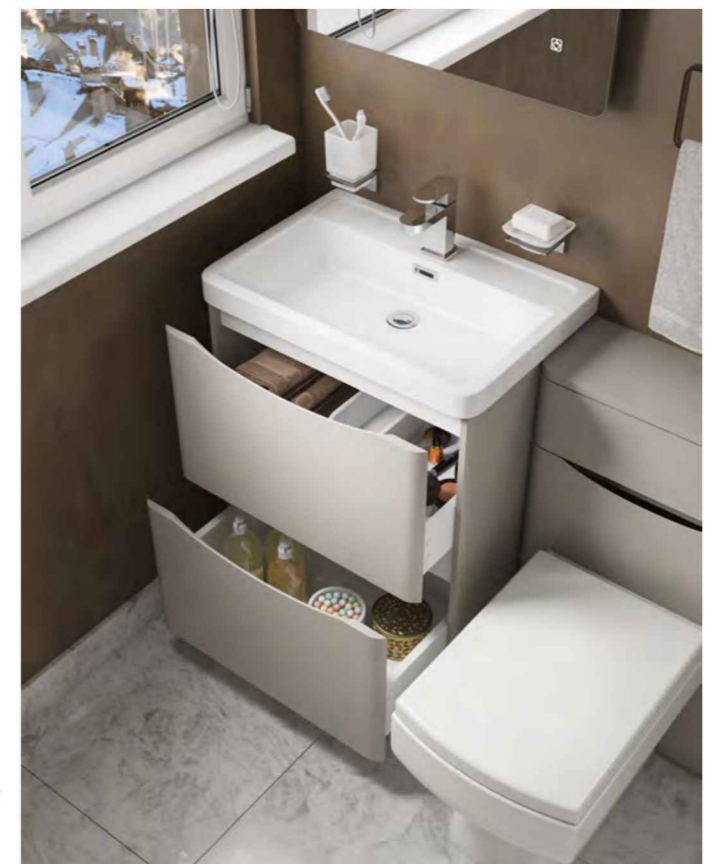

For Back to Wall Pans see Ceramics - Section 7