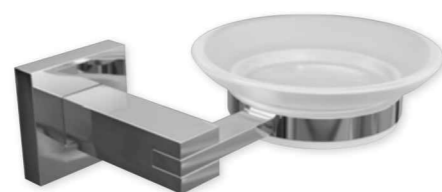

Robe Hook  
**IRI001**    £9.50

Soap Dish & Holder  
**IRI002**    £12.75

Tumbler & Holder  
**IRI003**    £12.52

Towel Ring  
**IRI004**    £13.73

Paper Holder  
**IRI005**    £13.95

Towel Bar  
**IRI006**    £19.16