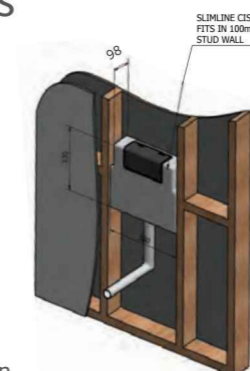

Slimline Dual Flush Concealed Cistern
Compatible with WCS002 & Mini Cube units (Section 5 - Furniture)
SLCC01N £67.21