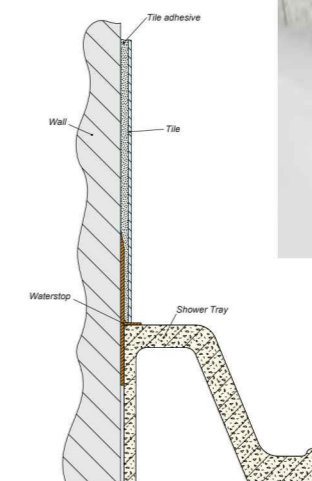

Waterstop Shower Tray & Bath Sealant Strip

Code	Size & Description	Price
BSS001	Waterstop permanent waterproof seal 3.2 metre	£72.00