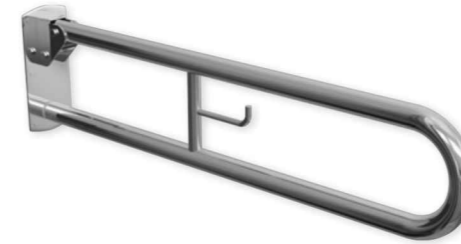

Chrome Hinged Grab Rail
850mm steel drop down support rail
GBR003 £104.50