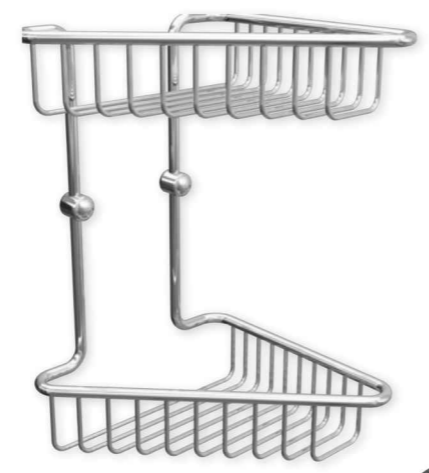

Double Corner Wire Soap Caddy
BSK006 £87.12