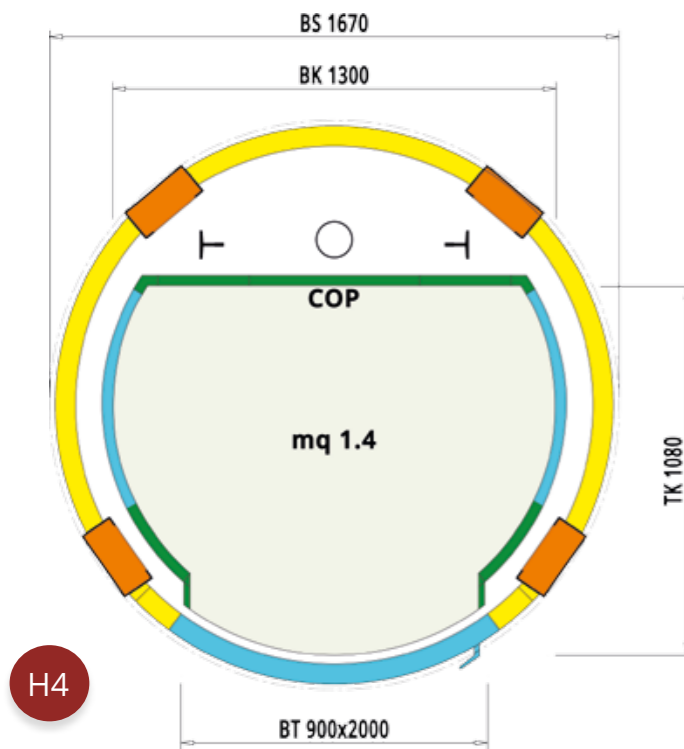

Machine Directive 2006/42/CE
Duty Load max 300kg
Speed 0,15m/s in UE and 0,3m/s extra UE
Pit 150mm, Head Room 2350 ÷ 2600mm

- glass or metal sheet cladding for structure - tamponamento struttura in vetro o lamiera
- metal structures - struttura metallica
- metal sheet cabin walls - tamponamento cieco
- glassed cabin walls (option: metal sheet) - tamponamento in vetro o cieco

Legend - Legenda

H1

H2

H3

H4

H5

H6

GIOTTO line

GREAT DESIGN LETS LUXURY INTO YOUR LIFE

ROUND HOMELIFTS starting from Ø 1300mm

Machine Directive 2006/42/CE
 Duty Load max 300kg
 Speed 0,15m/s in UE and 0,3m/s extra UE
 Pit 120mm, Head Room 2350 ÷ 2600mm

Legend - Legenda

Hs1

Hs2

Hs3

GIOTTO line

GREAT DESIGN LETS LUXURY INTO YOUR LIFE

ROUND LIFTS starting from Ø 1900mm

Lift Directive 95/16/CE