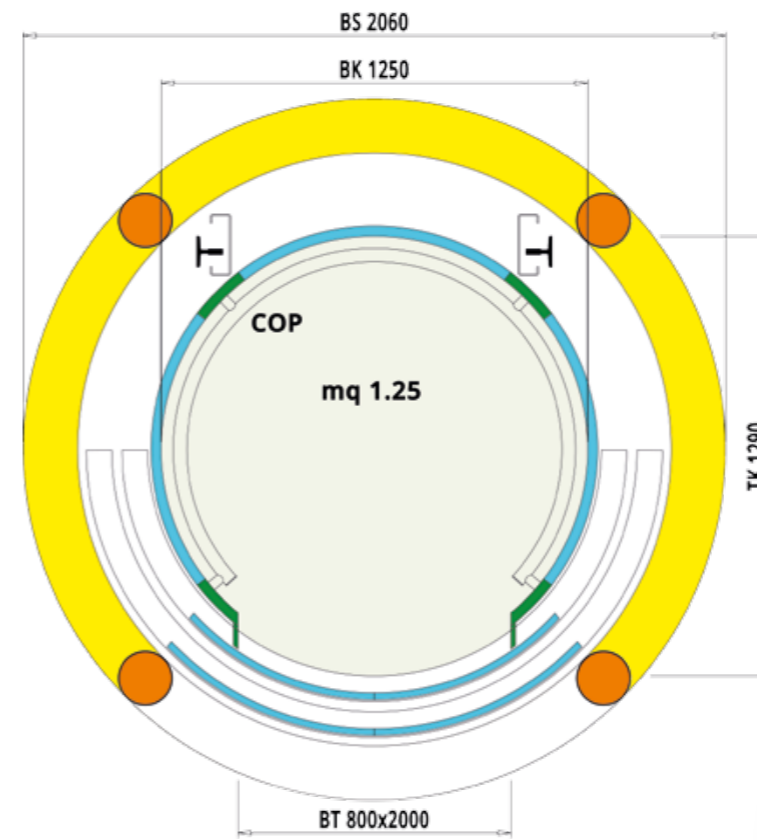

ROUND LIFTS starting from Ø 1900mm

Lift Directive 95/16/CE

Speed 0,5m/s

Pit 1950mm, Head Room 2900 ÷ 3500mm

- glass or metal sheet cladding for structure - tamponamento struttura in vetro o lamiera
- metal structures - struttura metallica
- metal sheet cabin walls - tamponamento cieco
- glassed cabin walls (option: metal sheet) - tamponamento in vetro o cieco

Legend - Legenda

L1

L2

GIOTTO line

GREAT DESIGN LETS LUXURY INTO YOUR LIFE

L3

L4