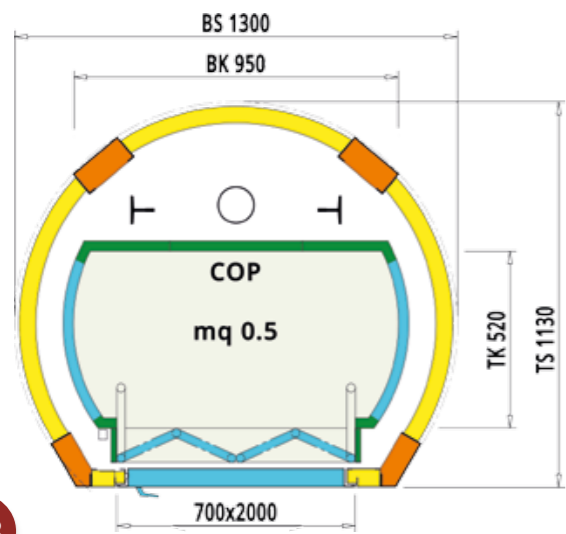

Machine Directive 2006/42/CE
Duty Load max 300kg
Speed 0,15m/s in UE and 0,3m/s extra UE
Pit 150mm, Head Room 2350 ÷ 2600mm

- glass or metal sheet cladding for structure - tamponamento struttura in vetro o lamiera
- metal structures - struttura metallica
- metal sheet cabin walls - tamponamento cieco
- glassed cabin walls (option: metal sheet) - tamponamento in vetro o cieco

GREAT DESIGN LETS LUXURY INTO YOUR LIFE

ROUND HOMELIFTS starting from Ø 1300mm

Machine Directive 2006/42/CE
 Duty Load max 300kg
 Speed 0,15m/s in UE and 0,3m/s extra UE
 Pit 120mm, Head Room 2350 ÷ 2600mm

- glass or metal sheet cladding for structure - tamponamento struttura in vetro o lamiera
- metal structures - struttura metallica
- metal sheet cabin walls - tamponamento cieco
- glassed cabin walls (option: metal sheet) - tamponamento in vetro o cieco

Legend - Legenda

Hs1

Hs2

Hs3

GIOTTO line

GREAT DESIGN LETS LUXURY INTO YOUR LIFE

ROUND LIFTS starting from Ø 1900mm

Lift Directive 95/16/CE