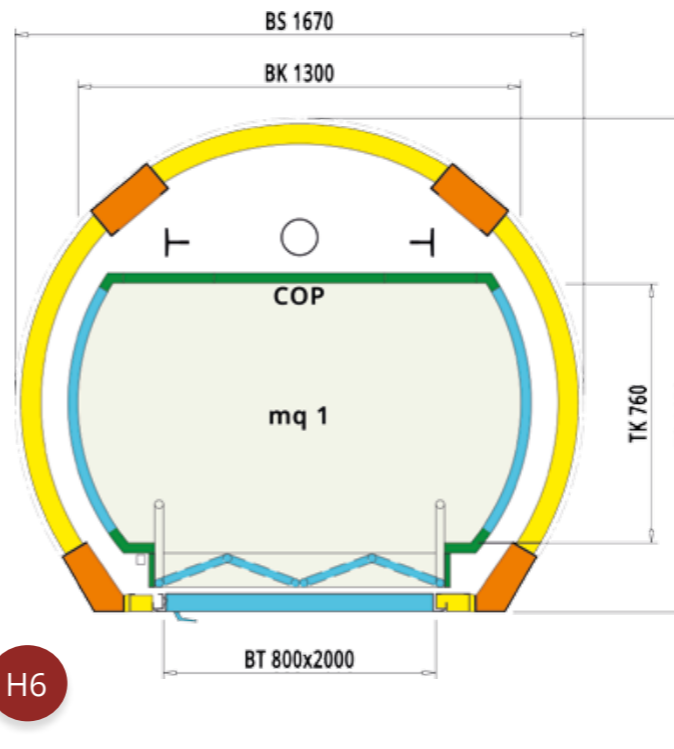

Machine Directive 2006/42/CE
Duty Load max 300kg
Speed 0,15m/s in UE and 0,3m/s extra UE
Pit 150mm, Head Room 2350 ÷ 2600mm

- glass or metal sheet cladding for structure - tamponamento struttura in vetro o lamiera
- metal structures - struttura metallica
- metal sheet cabin walls - tamponamento cieco
- glassed cabin walls (option: metal sheet) - tamponamento in vetro o cieco

Legend - Legenda

H1

H2

H3

H4

H5

H6

GIOTTO line

GREAT DESIGN LETS LUXURY INTO YOUR LIFE

ROUND HOMELIFTS starting from Ø 1300mm

Machine Directive 2006/42/CE
 Duty Load max 300kg
 Speed 0,15m/s in UE and 0,3m/s extra UE
 Pit 120mm, Head Room 2350 ÷ 2600mm

Legend - Legenda

Hs1

Hs2

Hs3

GIOTTO line

GREAT DESIGN LETS LUXURY INTO YOUR LIFE

ROUND LIFTS starting from Ø 1900mm

Lift Directive 95/16/CE