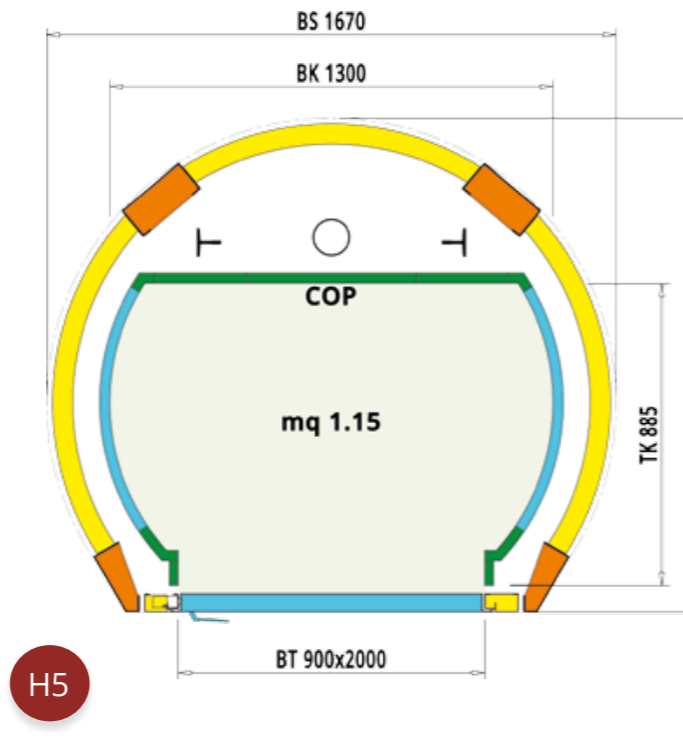

Machine Directive 2006/42/CE
Duty Load max 300kg
Speed 0,15m/s in UE and 0,3m/s extra UE
Pit 150mm, Head Room 2350 ÷ 2600mm

- glass or metal sheet cladding for structure - tamponamento struttura in vetro o lamiera
- metal structures - struttura metallica
- metal sheet cabin walls - tamponamento cieco
- glassed cabin walls (option: metal sheet) - tamponamento in vetro o cieco

Legend - Legenda

H1

H2

H3

H4

H5

H6

GIOTTO line

GREAT DESIGN LETS LUXURY INTO YOUR LIFE

ROUND HOMELIFTS starting from Ø 1300mm

Machine Directive 2006/42/CE
 Duty Load max 300kg
 Speed 0,15m/s in UE and 0,3m/s extra UE
 Pit 120mm, Head Room 2350 ÷ 2600mm

Legend - Legenda

Hs1

Hs2

Hs3

GIOTTO line

GREAT DESIGN LETS LUXURY INTO YOUR LIFE

ROUND LIFTS starting from Ø 1900mm

Lift Directive 95/16/CE