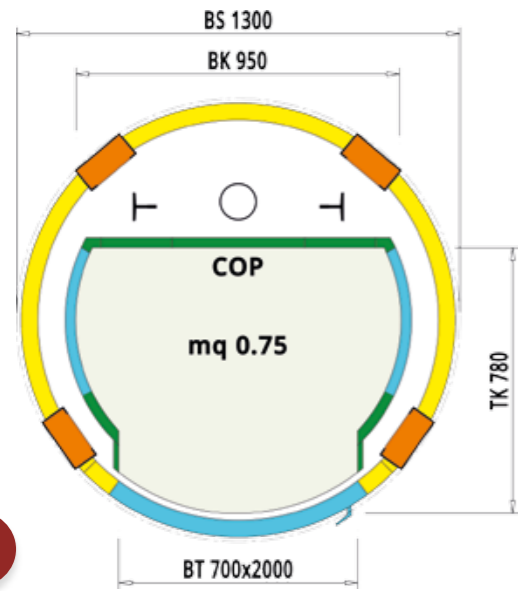

Machine Directive 2006/42/CE
Duty Load max 300kg
Speed 0,15m/s in UE and 0,3m/s extra UE
Pit 150mm, Head Room 2350 ÷ 2600mm

- glass or metal sheet cladding for structure - tamponamento struttura in vetro o lamiera
- metal structures - struttura metallica
- metal sheet cabin walls - tamponamento cieco
- glassed cabin walls (option: metal sheet) - tamponamento in vetro o cieco

GREAT DESIGN LETS LUXURY INTO YOUR LIFE

ROUND HOMELIFTS starting from Ø 1300mm

Machine Directive 2006/42/CE
 Duty Load max 300kg
 Speed 0,15m/s in UE and 0,3m/s extra UE
 Pit 120mm, Head Room 2350 ÷ 2600mm

Legend - Legenda

Hs1

Hs2

Hs3

GIOTTO line

GREAT DESIGN LETS LUXURY INTO YOUR LIFE

ROUND LIFTS starting from Ø 1900mm

Lift Directive 95/16/CE