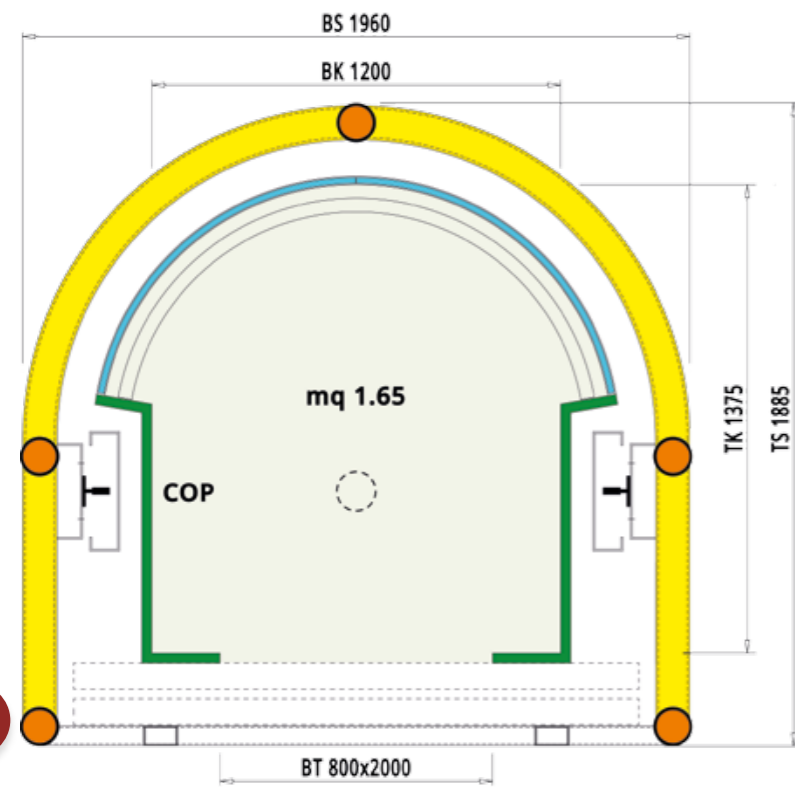

ROUND LIFTS starting from Ø 1900mm

Lift Directive 95/16/CE

Speed 0,5m/s

Pit 1950mm, Head Room 2900 ÷ 3500mm

- glass or metal sheet cladding for structure - tamponamento struttura in vetro o lamiera
- metal structures - struttura metallica
- metal sheet cabin walls - tamponamento cieco
- glassed cabin walls (option: metal sheet) - tamponamento in vetro o cieco

Legend - Legenda

L1

L2

GIOTTO line

GREAT DESIGN LETS LUXURY INTO YOUR LIFE

L3

L4