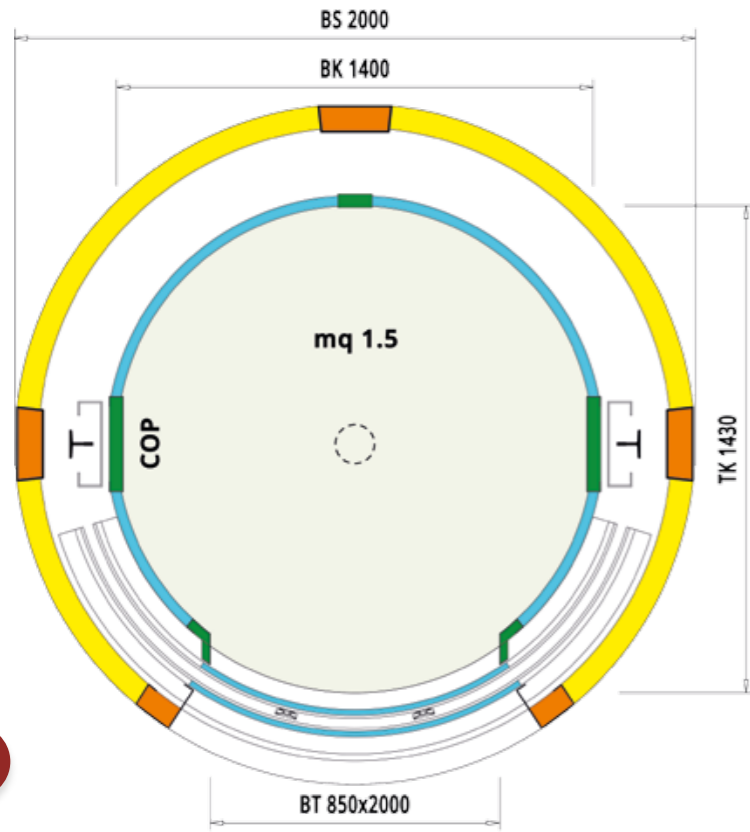

ROUND LIFTS starting from Ø 1900mm

Lift Directive 95/16/CE

Speed 0,5m/s

Pit 1950mm, Head Room 2900 ÷ 3500mm

- glass or metal sheet cladding for structure - tamponamento struttura in vetro o lamiera
- metal structures - struttura metallica
- metal sheet cabin walls - tamponamento cieco
- glassed cabin walls (option: metal sheet) - tamponamento in vetro o cieco

Legend - Legenda

L1