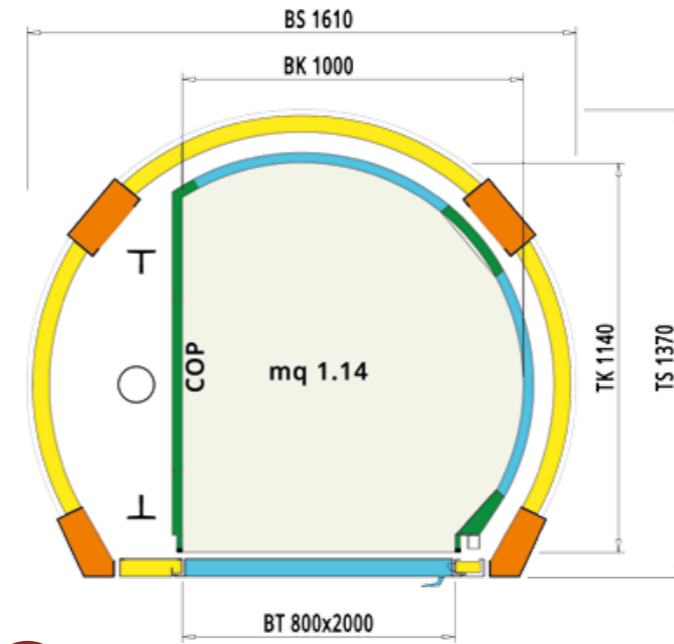

ROUND HOMELIFTS starting from Ø 1600mm

Machine Directive 2006/42/CE
Duty Load max 300kg
Speed 0,15m/s in UE and 0,3m/s extra UE
Pit 150mm, Head Room 2350 ÷ 2600mm

- glass or metal sheet cladding for structure - tamponamento struttura in vetro o lamiera
- metal structures - struttura metallica
- metal sheet cabin walls - tamponamento cieco
- glassed cabin walls (option: metal sheet) - tamponamento in vetro o cieco

Legend - Legenda

H3

GIOTTO line

GREAT DESIGN LETS LUXURY INTO YOUR LIFE