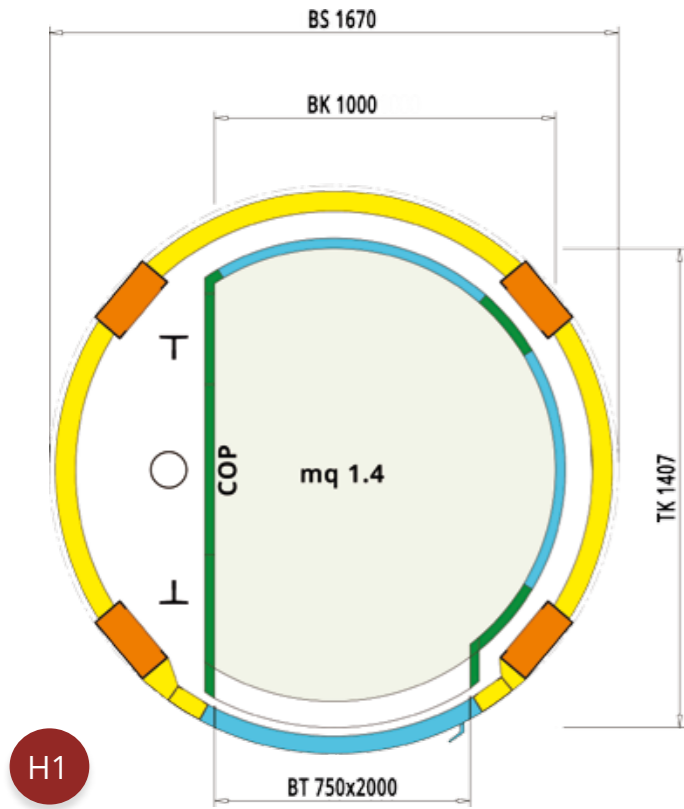

Machine Directive 2006/42/CE
Duty Load max 300kg
Speed 0,15m/s in UE and 0,3m/s extra UE
Pit 150mm, Head Room 2350 ÷ 2600mm

- glass or metal sheet cladding for structure - tamponamento struttura in vetro o lamiera
- metal structures - struttura metallica
- metal sheet cabin walls - tamponamento cieco
- glassed cabin walls (option: metal sheet) - tamponamento in vetro o cieco

Legend - Legenda

H1

H2

H3

H4

H5

H6

GIOTTO line

GREAT DESIGN LETS LUXURY INTO YOUR LIFE

ROUND HOMELIFTS starting from Ø 1300mm

Machine Directive 2006/42/CE
 Duty Load max 300kg
 Speed 0,15m/s in UE and 0,3m/s extra UE
 Pit 120mm, Head Room 2350 ÷ 2600mm

Legend - Legenda

Hs1

Hs2

Hs3

GIOTTO line

GREAT DESIGN LETS LUXURY INTO YOUR LIFE

ROUND LIFTS starting from Ø 1900mm

Lift Directive 95/16/CE