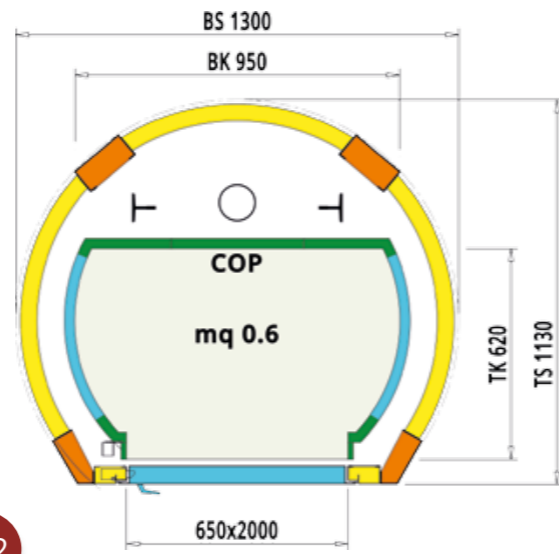

Machine Directive 2006/42/CE
Duty Load max 300kg
Speed 0,15m/s in UE and 0,3m/s extra UE
Pit 150mm, Head Room 2350 ÷ 2600mm

- glass or metal sheet cladding for structure - tamponamento struttura in vetro o lamiera
- metal structures - struttura metallica
- metal sheet cabin walls - tamponamento cieco
- glassed cabin walls (option: metal sheet) - tamponamento in vetro o cieco

GREAT DESIGN LETS LUXURY INTO YOUR LIFE

ROUND HOMELIFTS starting from Ø 1300mm

Machine Directive 2006/42/CE
 Duty Load max 300kg
 Speed 0,15m/s in UE and 0,3m/s extra UE
 Pit 120mm, Head Room 2350 ÷ 2600mm

Legend - Legenda

Hs1

Hs2

Hs3

GIOTTO line

GREAT DESIGN LETS LUXURY INTO YOUR LIFE

ROUND LIFTS starting from Ø 1900mm

Lift Directive 95/16/CE