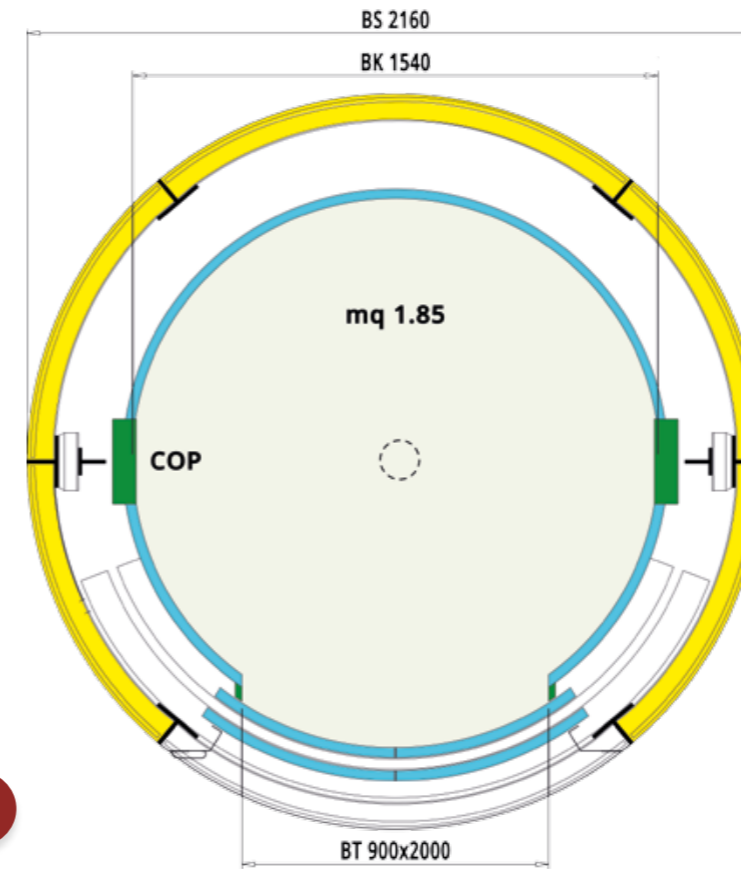

ROUND LIFTS starting from Ø 1900mm

Lift Directive 95/16/CE

Speed 0,5m/s

Pit 1950mm, Head Room 2900 ÷ 3500mm

- glass or metal sheet cladding for structure - tamponamento struttura in vetro o lamiera
- metal structures - struttura metallica
- metal sheet cabin walls - tamponamento cieco
- glassed cabin walls (option: metal sheet) - tamponamento in vetro o cieco

Legend - Legenda

L1

L2

GIOTTO line

GREAT DESIGN LETS LUXURY INTO YOUR LIFE

L3

L4