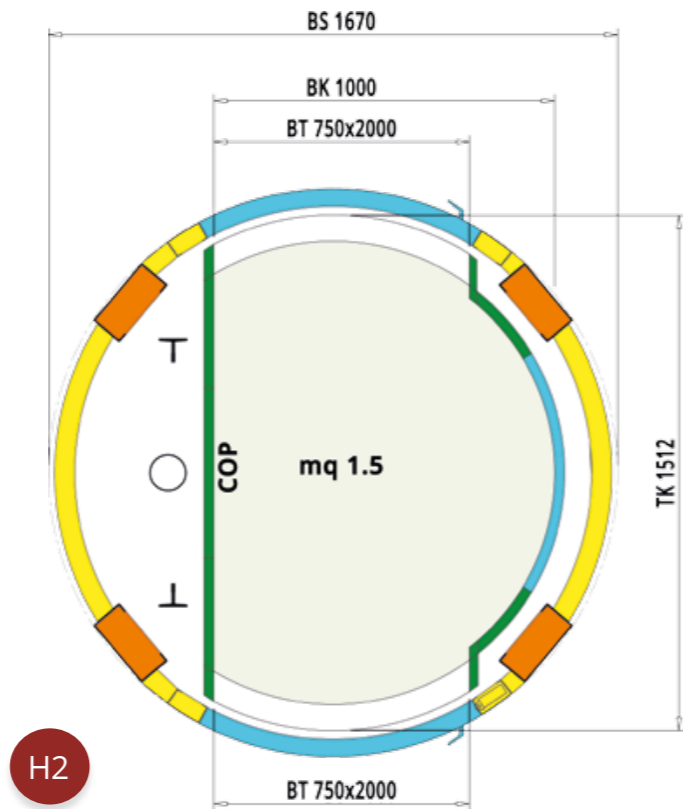

Machine Directive 2006/42/CE
Duty Load max 300kg
Speed 0,15m/s in UE and 0,3m/s extra UE
Pit 150mm, Head Room 2350 ÷ 2600mm

- glass or metal sheet cladding for structure - tamponamento struttura in vetro o lamiera
- metal structures - struttura metallica
- metal sheet cabin walls - tamponamento cieco
- glassed cabin walls (option: metal sheet) - tamponamento in vetro o cieco

Legend - Legenda

H1

H2

H3

H4

H5

H6

GIOTTO line

GREAT DESIGN LETS LUXURY INTO YOUR LIFE

ROUND HOMELIFTS starting from Ø 1300mm

Machine Directive 2006/42/CE
 Duty Load max 300kg
 Speed 0,15m/s in UE and 0,3m/s extra UE
 Pit 120mm, Head Room 2350 ÷ 2600mm

Legend - Legenda

Hs1

Hs2

Hs3

GIOTTO line

GREAT DESIGN LETS LUXURY INTO YOUR LIFE

ROUND LIFTS starting from Ø 1900mm

Lift Directive 95/16/CE