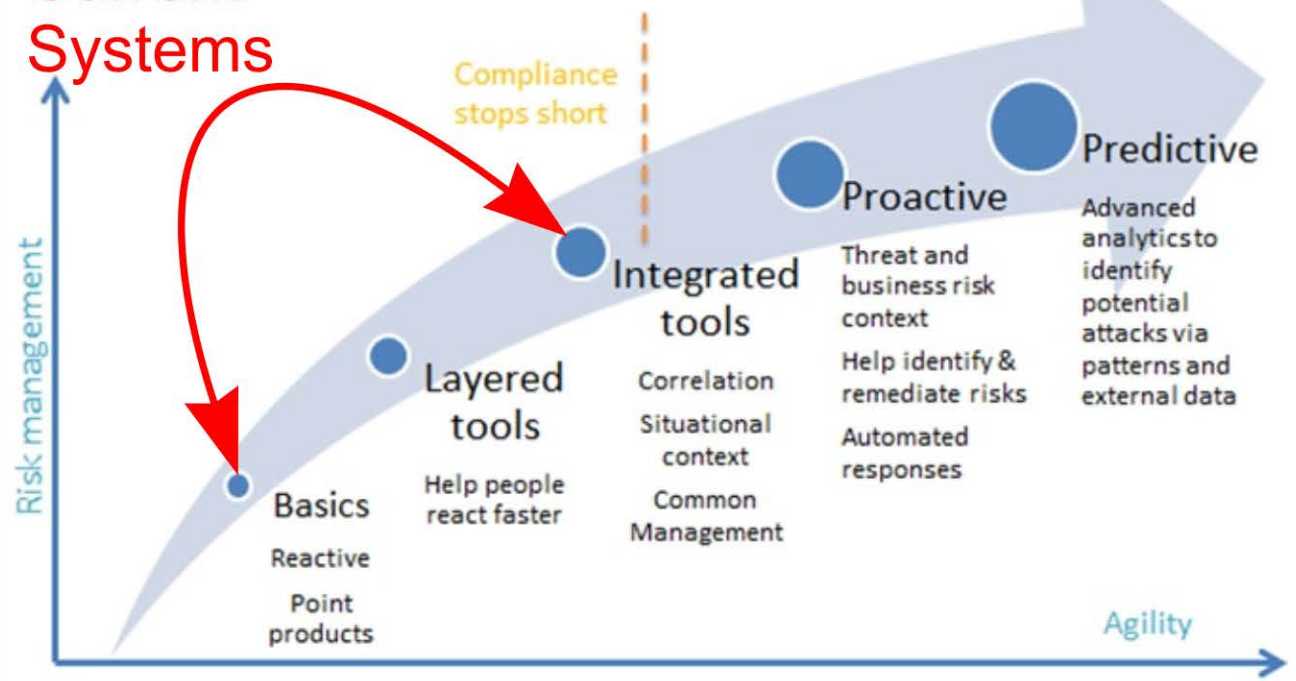

Security Program Maturity

Security Program Maturity

Current Systems

PRIME DIGITAL

www.AdvancedCCTV.co.uk
0845 045 0313

Systems ↓ Requirments