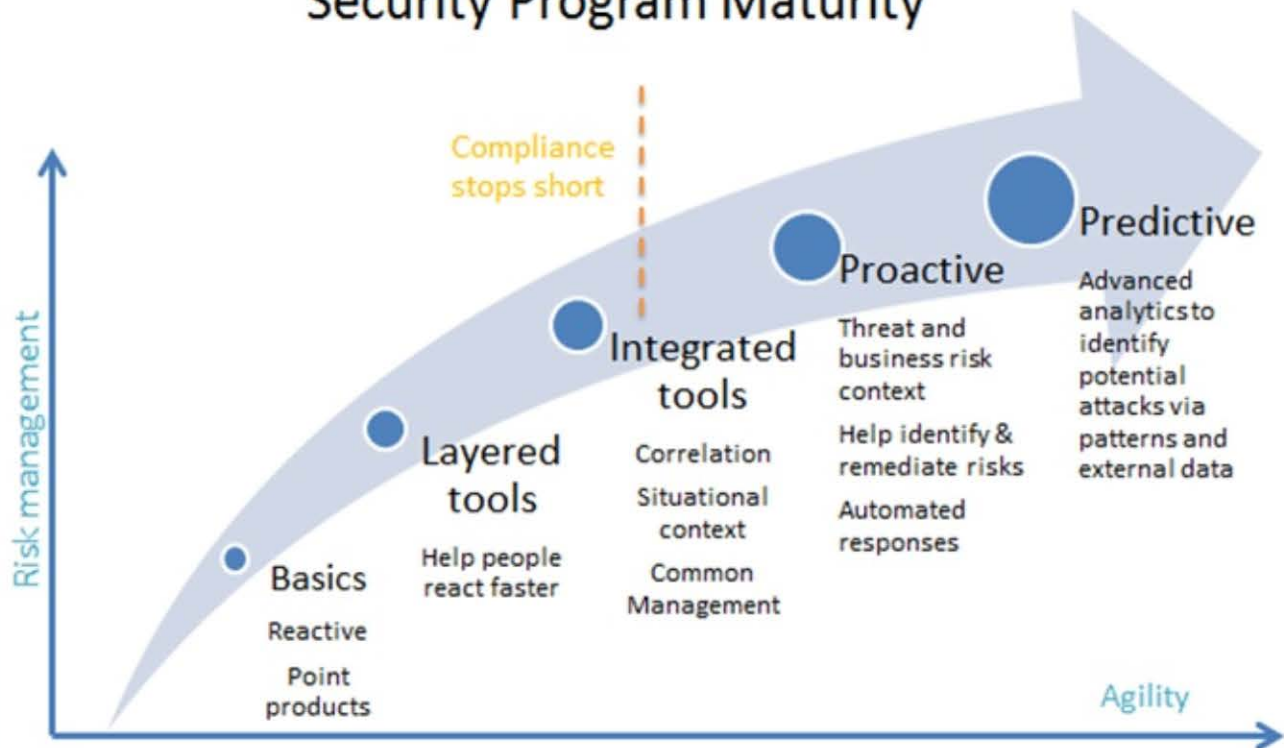

Security Program Maturity

Security Program Maturity

Current Systems

PRIME DIGITAL

www.AdvancedCCTV.co.uk
0845 045 0313

Systems ↓ Requirments