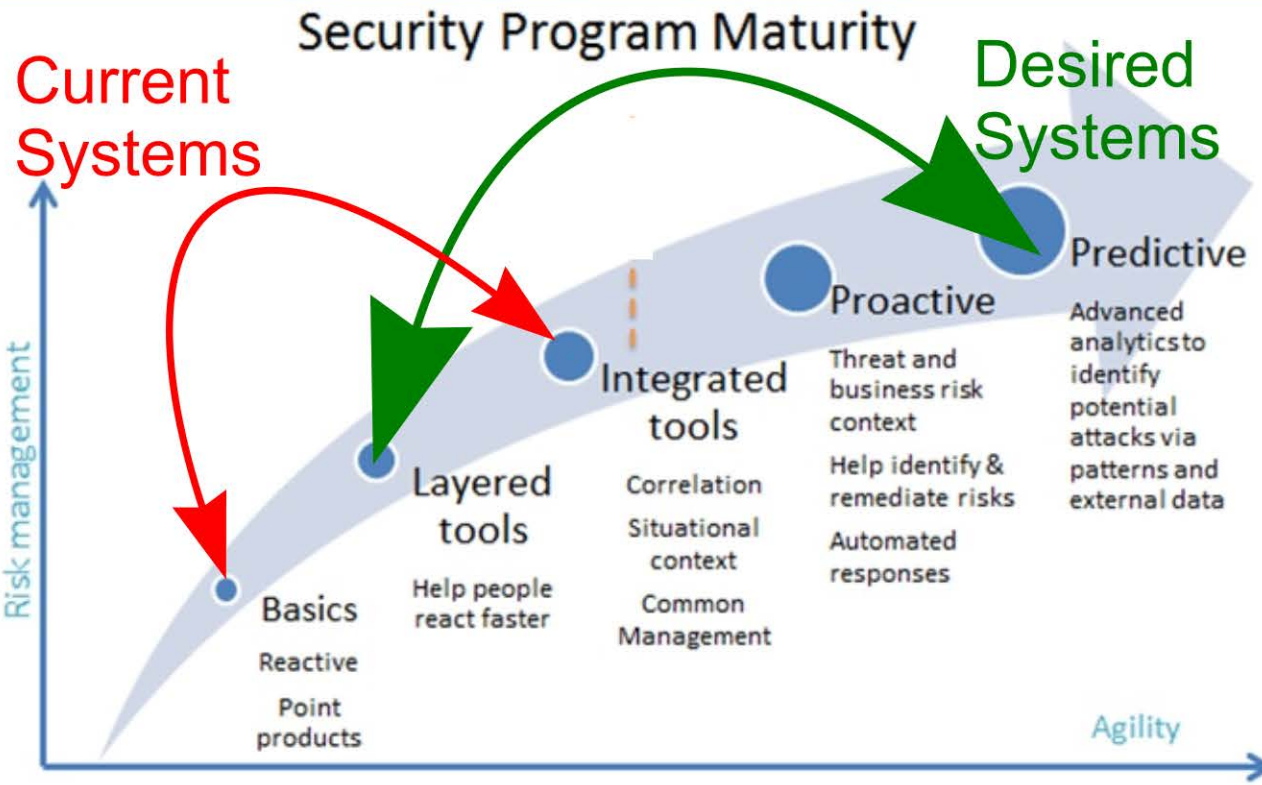

Security Program Maturity

Security Program Maturity

Current Systems

PRIME DIGITAL

www.AdvancedCCTV.co.uk
0845 045 0313

Systems ↓ Requirments