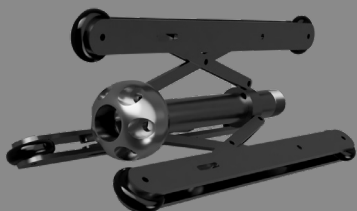

Red Dawg Scout Jet Camera

SCOUT OUT YOUR ISSUES,
ON-SITE AND AFFORDABLY

Features

- GoPro™ Action camera platform [4K or 1080p Video]
- Integrated LED light ring [1100 Lumens]
- Replaceable fin skid
- Quick swap camera pod system
- Replaeable battery cartridge
- Replaceable SS Nozzle Inserts [6-Rear @ 10 Deg.]
- Tier III Fluid Mechanics

Removable GoPro Camera

- 4K Video Quality
- WaterProof Case
- Replacable Gorilla Glass
- Voice Control Option

EXPANDABLE SKID FOR LINES UP TO 14"

DURABLE TABLET FOR REVIEWING FOOTAGE

OPTIONAL CAMERA SYSTEM EQUIPMENT

While each Scout will include (2) GoPro's, (2) SD Cards, (1) Travel Case, (1) Fin Skid and (1) Replacable Battery Cartridge, Red Dawg also offers both an expandable skid for larger pipes and a durable tablet built to keep you up and running at all times. For more information or video footage, please contact your local Red Dawg representative.