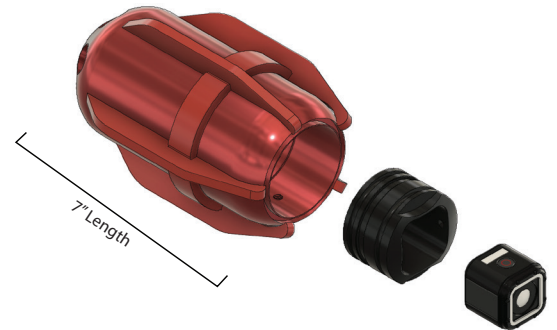

Red Dawg Scout Jet Camera

SCOUT OUT YOUR ISSUES,
ON-SITE AND AFFORDABLY

Features

- GoPro™ Action camera platform [4K or 1080p Video]
- Integrated LED light ring [1100 Lumens]
- Replaceable fin skid
- Quick swap camera pod system
- Replaeable battery cartridge
- Replaceable SS Nozzle Inserts [6-Rear @ 10 Deg.]
- Tier III Fluid Mechanics

Removable GoPro Camera

- 4K Video Quality
- WaterProof Case
- Replacable Gorilla Glass
- Voice Control Option

EXPANDABLE SKID FOR LINES UP TO 14"

DURABLE TABLET FOR REVIEWING FOOTAGE

OPTIONAL CAMERA SYSTEM EQUIPMENT

While each Scout will include (2) GoPro's, (2) SD Cards, (1) Travel Case, (1) Fin Skid and (1) Replacable Battery Cartridge, Red Dawg also offers both an expandable skid for larger pipes and a durable tablet built to keep you up and running at all times. For more information or video footage, please contact your local Red Dawg representative.