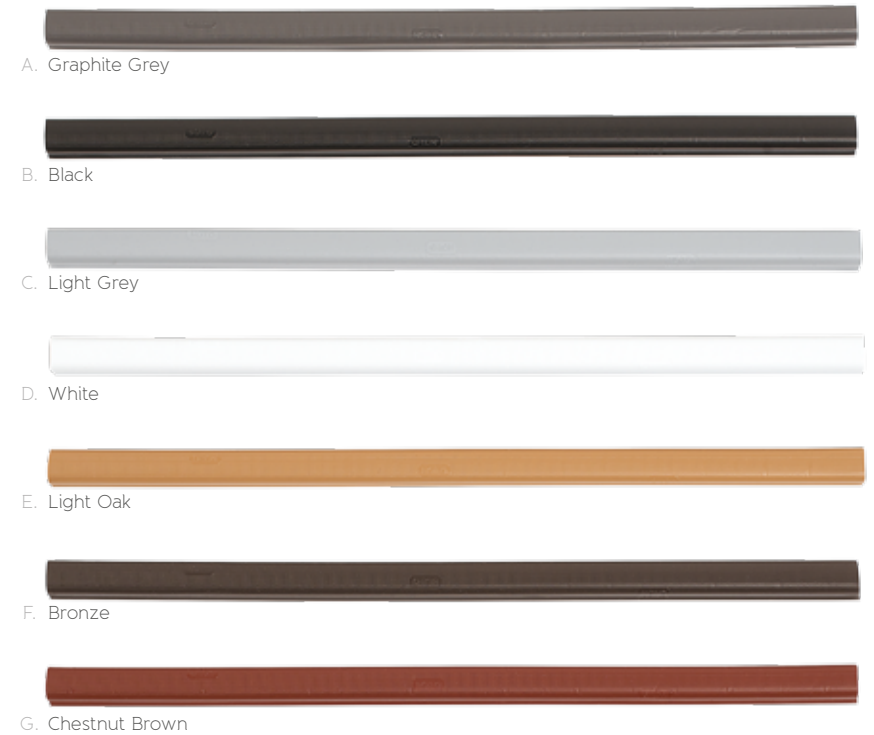

Seal colours...

Your personalisation options are virtually limitless with Origin. So much so that you're able to colour coordinate the Q-Lon seals to the frame or panel. To the right demonstrates the seal colours available, and to assist with this choice, we've outlined the popular frame choices that it often goes with.

	Recommended Door Colour	Q-Lon Colour
A.	7015M, 7016M and 9007M	Graphite Grey
B.	9005M and 7021M	Black
C.	9006M	Light Grey
D.	9910G	White
E.	Natural Oak and Golden Oak	Light Oak
F.	Walnut	Bronze
G.	Mahogany	Chestnut Brown

Colours shown here may not be 100% representative.

Visit your local showroom or contact Origin directly for physical samples.