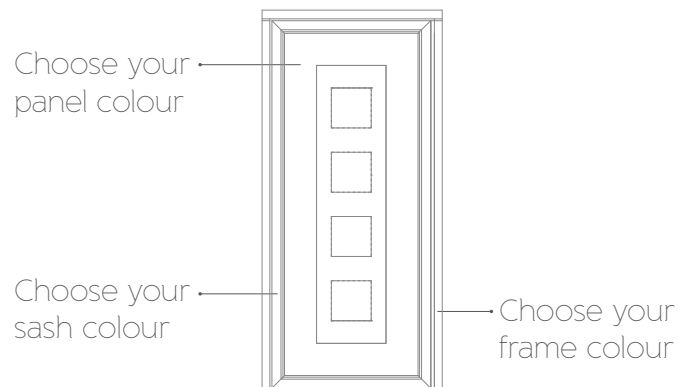

Inspired by colour...

set the tone of your home

Whatever your colour preference, with over 150 different RAL shades to choose from, you can be sure to find one that suits your taste – no matter how subtle or outrageous it may be.

Ranging from bright primary shades through to candy pastels and deeper earthy tones, the extensive colour palette is guaranteed to offer inspiration to homeowners and interior designers alike. Of course, the usual favourites of black, white and all of the popular metallic shades in between are also on offer.

Additionally, we offer a dual colour option. This is offered on both the frame as well as the panel, so this means that the exterior colour(s) can complement the building style, while the interior can blend in or contrast with your internal colour scheme.

Don't be afraid to go for a bold hue that makes your entranceway pop. Or for a more subtle look, a more conservative colour will complement most interiors. Popular combinations include a vibrant red or blue door paired with white frame for a friendly high-contrast aesthetic. Or for a fresh seaside feel, a light and dark blue juxtaposition works wonderfully. And if it's a classic contrast you're seeking, nothing beats a timeless black and white pairing.

For a truly traditional touch, we also offer authentically styled woodgrain effects, which offer all of the benefits of aluminium with none of the maintenance requirements that wood often needs, providing the best of both worlds.

Many of our RAL colours also come with the option of a matt, satin or gloss finish, giving you plenty of choice to make a great first impression.