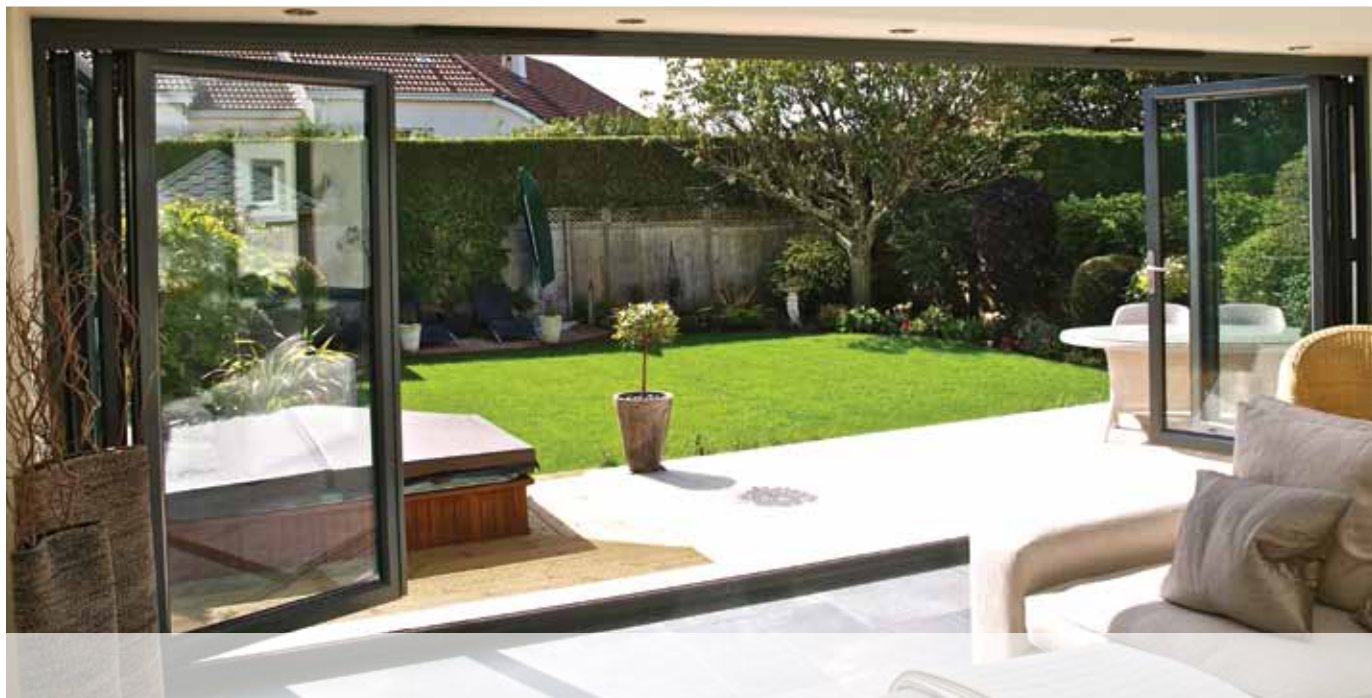

Design Features

- Internally beaded with a softline detail to all external doors and panels
- Chamfered and square bead options
- 4 stainless steel wheels ensures smooth and consistent operation
- Unique, flush line pop-out handle that allows maximum door opening
- Low threshold option for easy access
- Softline and Square sash options

space & light

Narrow sight lines allow maximum light to flood into a room

beaufort *Bi-folds*

EXPANDABLE LIVING

invite the garden into your home

Choose your exact requirements for your folding sliding doors to create beautiful panoramic views and a relaxed ambient living environment

effortless opening

European design
british engineering

04

EXPANDABLE LIVING

Available in a range of styles and designs, panels can be stacked inside or outside of the room, to the left, right or split to stack on both sides.