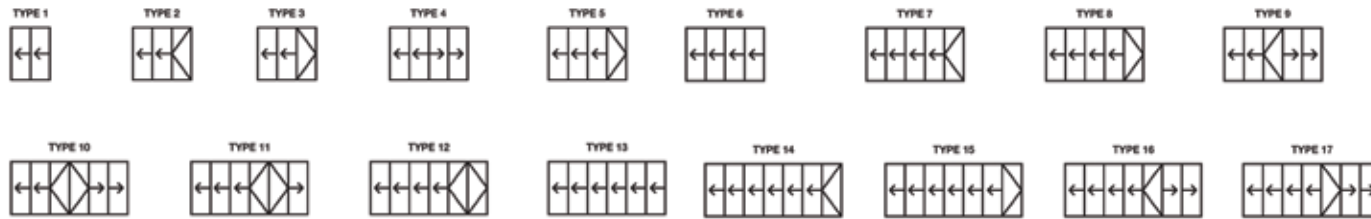

Design Features

- Internally beaded with a softline detail to all external doors and panels
- Chamfered and square bead options
- 4 stainless steel wheels ensures smooth and consistent operation
- Unique, flush line pop-out handle that allows maximum door opening
- Low threshold option for easy access
- Softline and Square sash options

effortless opening

European design
british engineering

04

EXPANDABLE LIVING

Available in a range of styles and designs, panels can be stacked inside or outside of the room, to the left, right or split to stack on both sides.