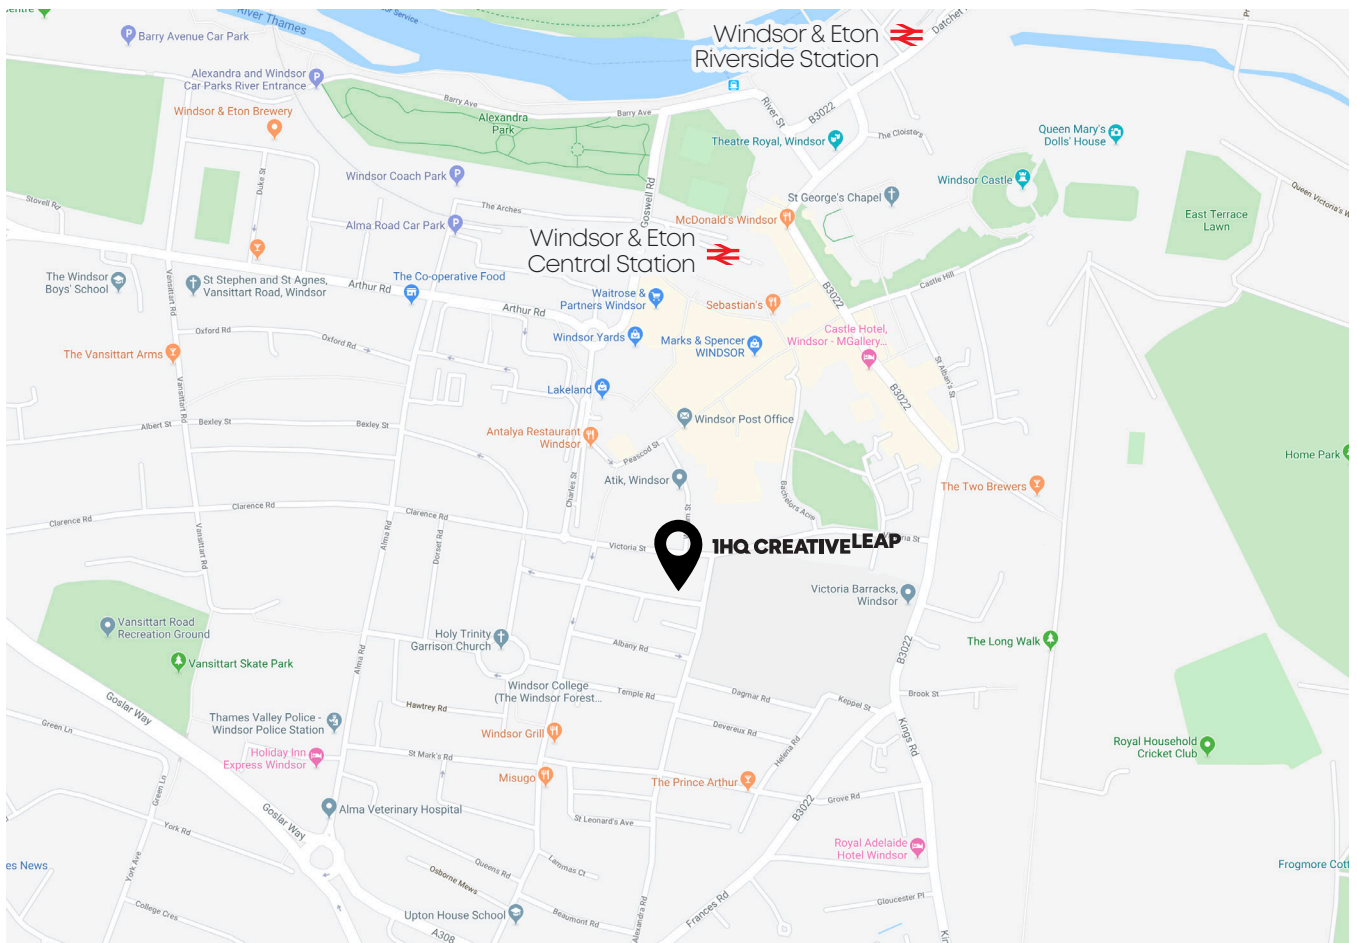

# How to find us

# 1HQ CREATIVELEAP

Old Brewery  
22 Russell Street  
Windsor, Berks  
SL4 1HQ  
London

 Windsor & Eton Central railway station  
 Windsor & Eton Riverside railway station