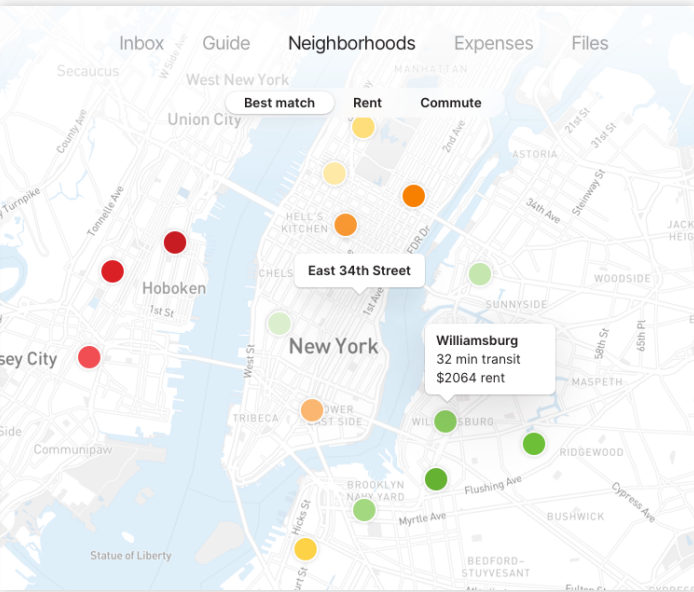

The Topia Go Advantage

Topia Go eliminates uncertainty and anxiety for the mobile employees and families by allowing them to manage all aspects of their mobility journey without losing focus on their job. Extensive destination information also contributes to a stress-free landing in their new environment.

Seamless global talent mobility is a critical element in attracting, retaining, and nurturing key talent in an increasingly competitive global market. Topia Go gives you an “experience edge,” that will significantly contribute to employee engagement and overall satisfaction throughout the mobility journey. Topia Go equips you to deliver an engaging employee experience while driving productivity and operational efficiency.

The Topia Suite of Products

Topia One

Cloud-based open platform that provides an integrated data standard across global talent mobility.

Topia Plan

Interactive move simulation and financial planning

Topia Manage

Talent mobility delivery, automation and analytics

Topia Pay

Payroll delivery and compliance automation

Topia Go

Command center and location discovery for mobile employees

Topia Compass

Business travel, tax and immigration compliance

Connect with us

Contacts: North America +1 (888) 989-0210
Europe +44 (0) 203 808 6350
<https://www.topia.com/contact/>

Request a demo: <https://www.topia.com/request-a-demo>
Download Topia Go

@topia_official

topiaofficial1

topiaofficial

More information: [topia.com](https://www.topia.com)

Copyright ©2020 Topia. All rights reserved.