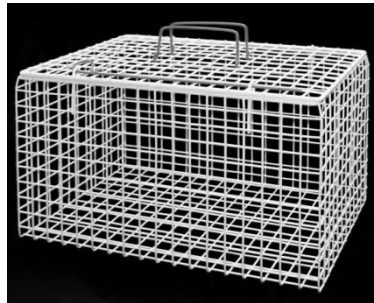

Your pet is happiest travelling in a basket that they can see out of

17 x 12 x 12 (430 x 300 x 300mm)

£16.75

Isolation basket two top opening doors centre partition and end opening

Room for litter tray and food.

30 x 15 x 15(760 x 380 x 380mm)

£54.50

Dual Cat basket for carrying two cats with removable centre partition

24 x 15 x 15(610 x 380 x 380mm)

£25.50

Recovery basket for transportation, recovering from operation or illness