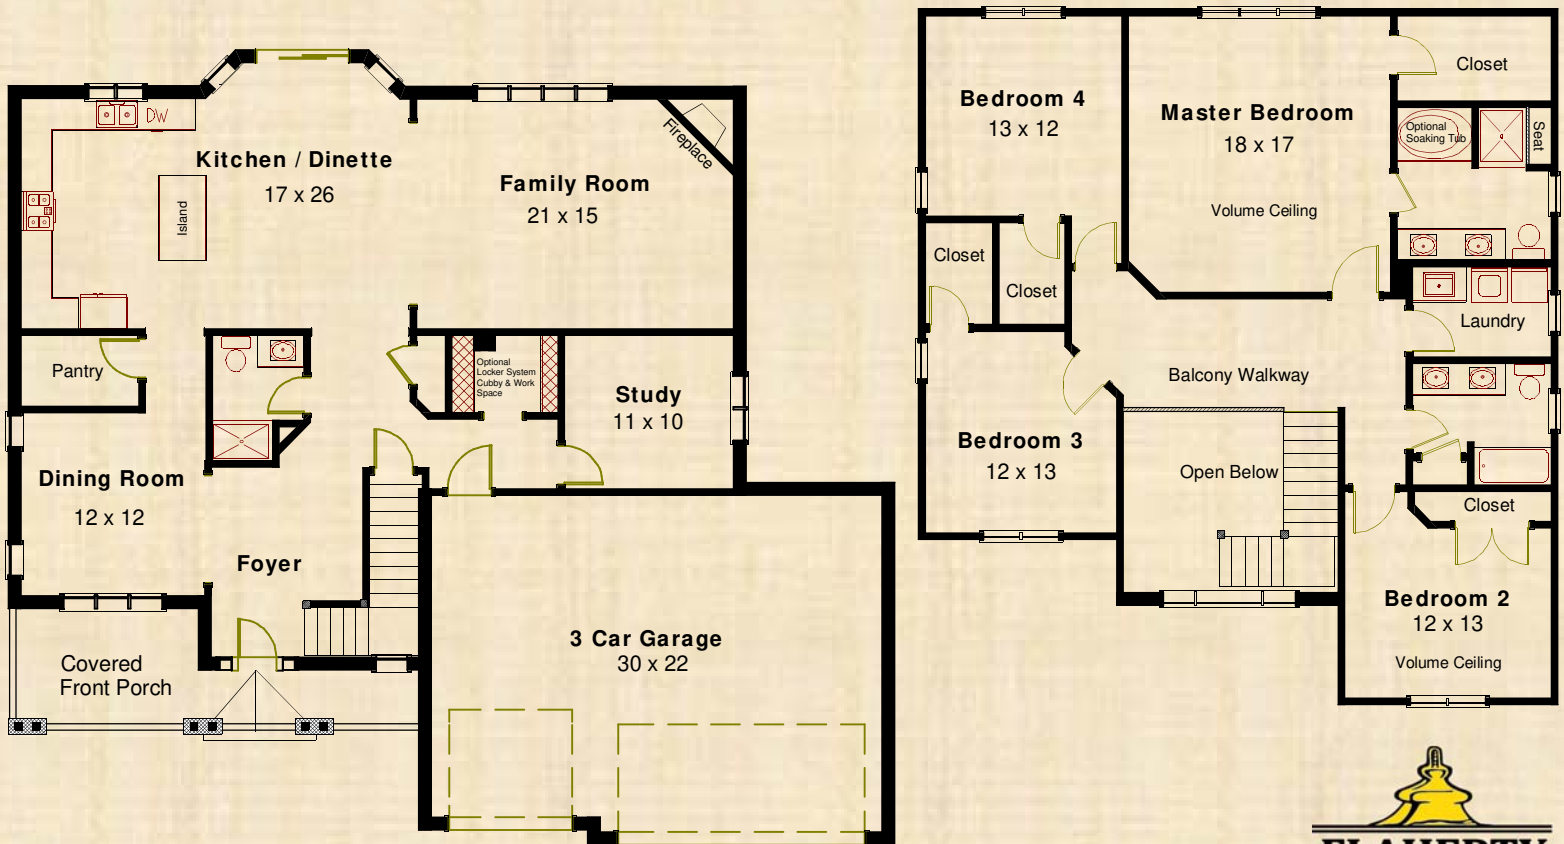

Starting at 3,000 Square Feet

# THE DEVIN III

Flaherty's policy of continual improvement in architectural design and construction considerations requires that the dimensions and features shown are subject to minor variations. The renderings are a designer's conception and the actual homes may be modified in construction to suit interior, exterior, and site considerations. The illustrations may not reflect current standard features of home. Please refer to the sales center for home and site plans, specification limitations and options. Prices are subject to change without notice.