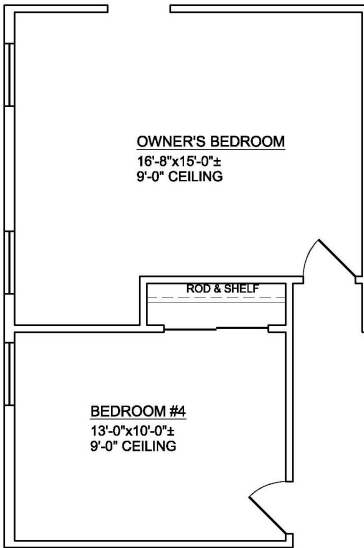

Front Elevation - Contemporary

Front Elevation - Tuscan

OPT. BEDROOM #4

## Lobo

2009 Square Feet

Volterra

\*PRELIMINARY\*

7.19.19

All square footage is approximate. Renderings are conceptions and may vary slightly from actual home. Windows may vary with exterior design. Homes may be built reverse of plans shown, depending on site conditions. Minor architectural changes may be made from time to time at the option of the builder. Model homes may feature upgrade options at additional expense. Pricing, included features and available floor plans subject to change without notice or obligation. Please consult your Sales Professional for details.