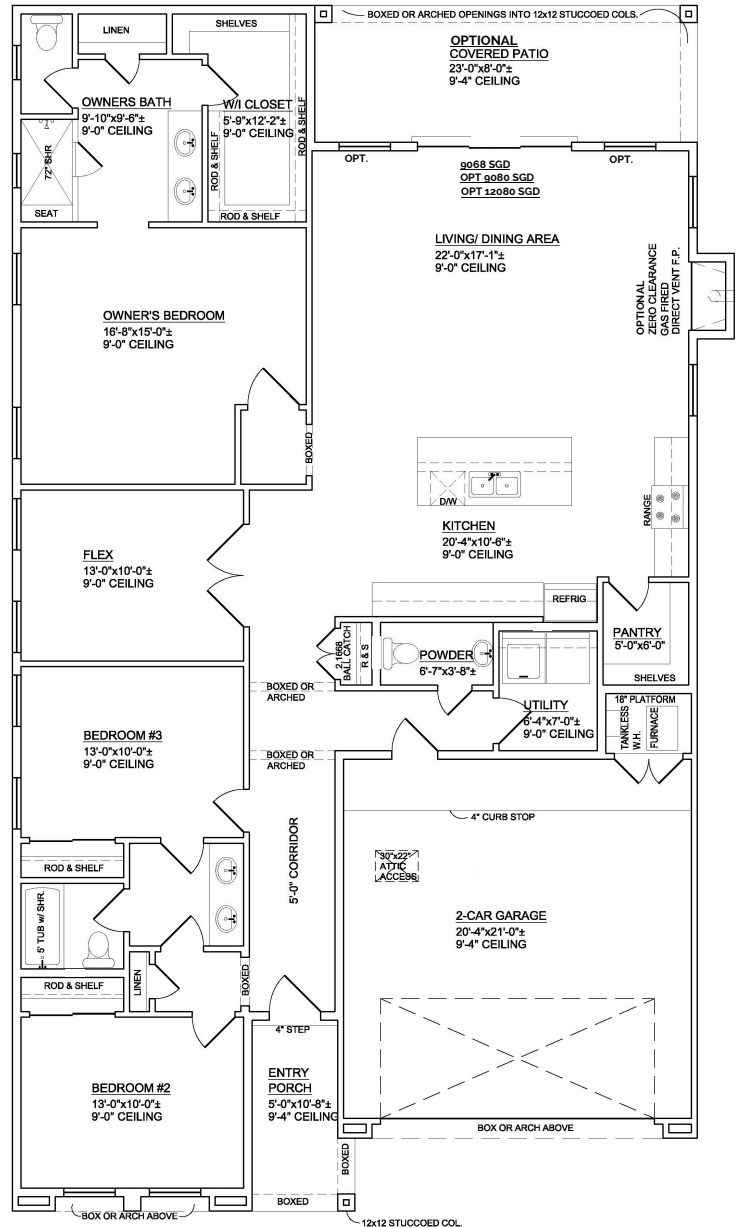

Front Elevation - Contemporary

Front Elevation - Tuscan

OPT. BEDROOM #4

## Lobo

2009 Square Feet

Volterra

\*PRELIMINARY\*

7.19.19

All square footage is approximate. Renderings are conceptions and may vary slightly from actual home. Windows may vary with exterior design. Homes may be built reverse of plans shown, depending on site conditions. Minor architectural changes may be made from time to time at the option of the builder. Model homes may feature upgrade options at additional expense. Pricing, included features and available floor plans subject to change without notice or obligation. Please consult your Sales Professional for details.