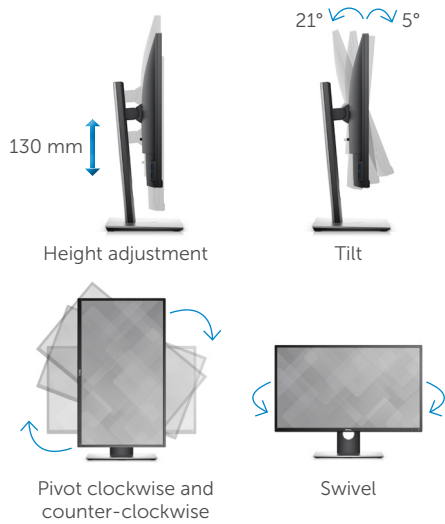

Thank you for making Dell Monitors

#1 worldwide*

For more information visit www.dell.com/monitors

Easily adjust the panel to your preferred viewing position.

Connectors

- A** Power cable connector
- B** HDMI
- C** DisplayPort
- D** VGA
- E** USB upstream
- F** USB downstream
- G** Stand lock feature

Dell 27 Monitor | P2717H

Display

Model number	P2717H
Viewable image size (diagonal)	68.6 cm (27 inches)
Active display area	
Horizontal	597.92 mm (23.54 inches)
Vertical	336.30 mm (13.24 inches)
Maximum resolution	1920 x 1080 at 60 Hz
Aspect ratio	16:9
Pixel pitch	0.311 mm x 0.311 mm
Brightness (typical)	300 cd/m ²
Color gamut (typical)	82% ¹
Color depth	16.7 million colors
Contrast ratio (typical)	1000:1
Mega dynamic contrast ratio	4 million:1
Viewing angle (typical) (vertical/horizontal)	178°/178°
Response time (typical)	6 ms gray-to-gray (typical)
Panel technology, surface	In-plane switching
Backlight	LED
Bezel color	Black

Connectivity

Connectors	DisplayPort 1.2, HDMI 1.4, VGA, 2 x USB 3.0 (side), 2 x USB 2.0 (bottom)
------------	--

Features

Stand	Tilt (Typical: 5° forward or 21° backward), pivot (90°), swivel (45°), height adjustable (130 mm)
Security	Security lock slot (security lock not included)
VESA mounting support (wall mount kit sold separately)	Dell Quick Release feature (100 x 100 mm)
Other	ComfortView, Dell DisplayManager with Easy Arrange, narrow bezel, stepped feature

Dimensions (with stand)

Height (compressed ~ extended)	415.3 mm ~ 544.9 mm (16.35 inches ~ 21.45 inches)
Width	621.1 mm (24.45 inches)
Depth	200.3 mm (7.89 inches)

Weight

Weight (panel only – no stand)	4.58 kg (10.10 lb)
Weight (with stand)	7.44 kg (16.40 lb)
Shipping weight	9.76 kg (21.52 lb)