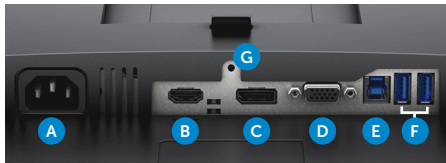

Thank you for making Dell Monitors

#1 worldwide*

For more information visit www.dell.com/monitors

Easily adjust the panel to your preferred viewing position.

Connectors

- A** Power cable connector
- B** HDMI
- C** DisplayPort
- D** VGA
- E** USB upstream
- F** USB downstream
- G** Stand lock feature

What's in the box?

Components

- Monitor panel
- Stand (riser and base)

Cables

- Power cable (varies by country)
- VGA, DisplayPort, USB 3.0 upstream cables

Documentation

- Drivers and documentation media (CD)
- Quick Setup Guide
- Safety and regulatory information

Connectivity

Connectors	DisplayPort 1.2, HDMI 1.4, VGA, 2 x USB 3.0 (side), 2 x USB 2.0 (bottom)
------------	--

Features

Stand	Tilt (Typical: 5° forward or 21° backward), pivot (90°), swivel (45°), height adjustable (130 mm)
Security	Security lock slot (security lock not included)
VESA mounting support (wall mount kit sold separately)	Dell Quick Release feature (100 x 100 mm)
Other	ComfortView, Dell DisplayManager with Easy Arrange, narrow bezel, stepped feature