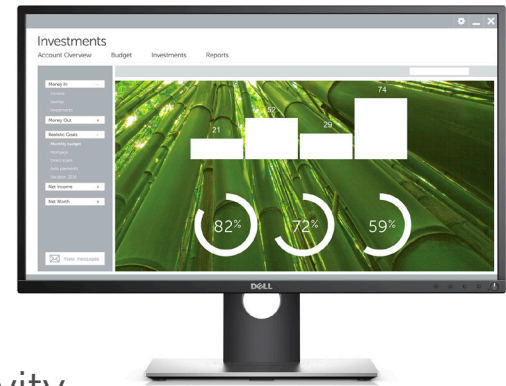

Dell 27 Monitor
P2717H

The smart choice to help boost productivity with more comfort and convenience.

Enhanced productivity

Help boost your productivity with this 27" 16:9 aspect ratio monitor.

- Enjoy a better visual experience with a slim border design — great for multi-monitor setups.
- Efficiently auto apply predefined color settings for various applications via Dell Auto Mode.
- Easily tile and view your software applications side by side with the Dell Easy Arrange feature.
- Reduce desk clutter with integrated power and cable management.

Improved comfort

Work the way you like, comfortably.

- Adjust your view with flexible adjustability features including tilt, pivot, swivel and height-adjustable stand.
- See images clearly with consistent colors across an ultrawide viewing angle.
- Optimize eye comfort with a flicker-free screen and ComfortView feature⁶ which minimizes blue light emission.
- Enjoy added convenience and usability thanks to two easily accessible USB 3.0 ports located on the side of the monitor.

Dell 27 Monitor | P2717H

Display

Model number	P2717H
Viewable image size (diagonal)	68.6 cm (27 inches)
Active display area	
Horizontal	597.92 mm (23.54 inches)
Vertical	336.30 mm (13.24 inches)
Maximum resolution	1920 x 1080 at 60 Hz
Aspect ratio	16:9
Pixel pitch	0.311 mm x 0.311 mm
Brightness (typical)	300 cd/m ²
Color gamut (typical)	82% ¹
Color depth	16.7 million colors
Contrast ratio (typical)	1000:1
Mega dynamic contrast ratio	4 million:1
Viewing angle (typical) (vertical/horizontal)	178°/178°
Response time (typical)	6 ms gray-to-gray (typical)
Panel technology, surface	In-plane switching
Backlight	LED
Bezel color	Black