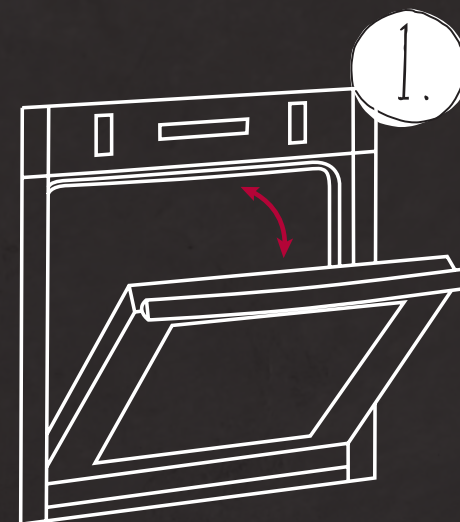

# NOTHING GETS IN THE WAY OF COOKING, NOT EVEN THE DOOR.

At NEFF we create appliances that are tailored to modern lifestyle and requirements. Our unique Slide&Hide® door fits smoothly under the oven to give plenty of room, as well as better access to the oven's interior - ensuring an easy and flexible approach to cooking. Recognising our customers' need for maximum cooking space, our unique full-size ovens are now even larger with a 71-litre capacity.

B48FT78H0B Slide&Hide® Single Oven

GET CLOSER TO YOUR COOKING.

1. Accessible – Taste, taste and monitor your dishes throughout the cooking process.

2. Space saving – Slide the door away to maximise space in small kitchens.