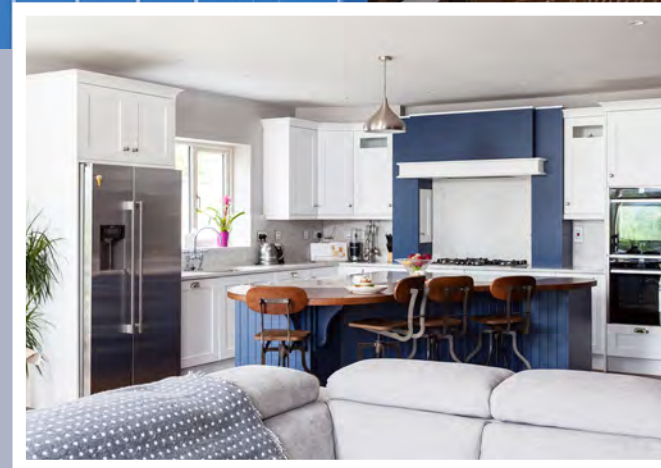

## *2020/21 Collection*

*Budapest  
Collection*

  
**CELTIC INTERIORS**  
est. 1993  
Bespoke Kitchens & Furniture

This Kitchen is a Shaker style, that has been painted in White and Peacock Blue. The worktops are a mix of White Arabesque quartz and Oak. The Oak has been stained to perfectly match the Bolzano bar stools, and the entire look is pulled together by that fabulous Camaro floor in Georgian parquet!

*Double Shaker  
Collection*

*Double Shaker  
Collection*

This design is a Double Shaker style, painted in Porcelain & Manor House Grey. The worktop featured is White Arabesque quartz, teamed with a French oak breakfast bar. The red accessories really pop in this clean, sleek kitchen, and we love that pale blue range!

This Double Shaker style kitchen has a Bordelino Oak interior, & has been painted in White with the tall units showcasing one of our stunning new colours, Hummingbird. The quartz worktops are Snowy Ibiza and the look is finished with a mix of bronze cup handles and knobs. Such a fun family kitchen!

*Lismore Inframed Shaker*  
Collection

  
**CELTIC INTERIORS**  
est. 1993  
Bespoke Kitchens & Furniture

This gorgeous in-frame, Shaker style kitchen from the team here at Celtic Interiors is hand-painted in Cornforth White, with Basalt on the island. The worktops featured are Lyksamm quartz and Oak. Such a stylish space!