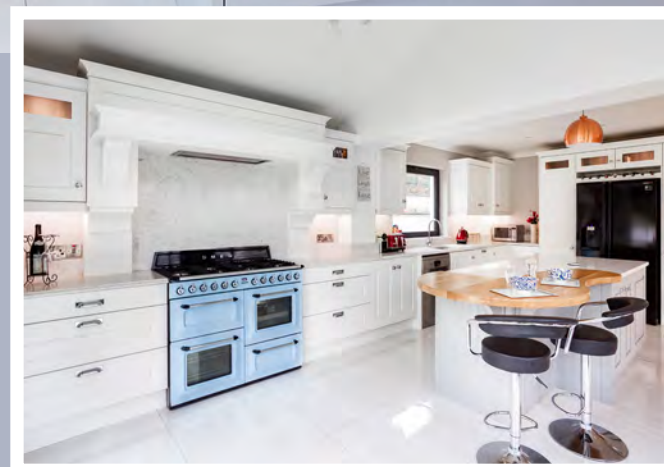

*Double Shaker
Collection*

*Double Shaker
Collection*

This design is a Double Shaker style, painted in Porcelain & Manor House Grey. The worktop featured is White Arabesque quartz, teamed with a French oak breakfast bar. The red accessories really pop in this clean, sleek kitchen, and we love that pale blue range!

This Double Shaker style kitchen has a Bordelino Oak interior, & has been painted in White with the tall units showcasing one of our stunning new colours, Hummingbird. The quartz worktops are Snowy Ibiza and the look is finished with a mix of bronze cup handles and knobs. Such a fun family kitchen!