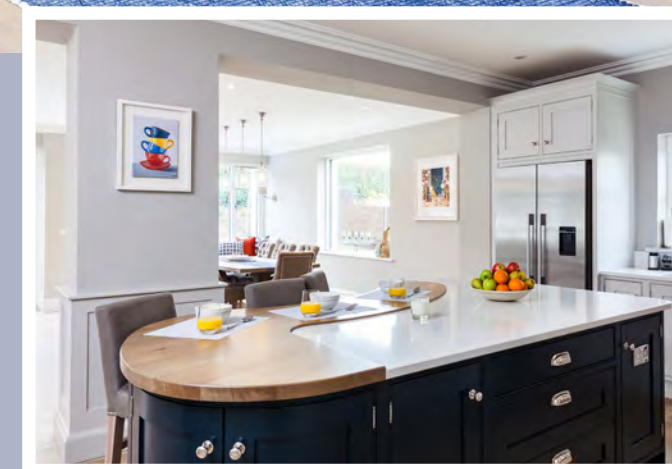

## *2020/21 Collection*

*Budapest  
Collection*

  
**CELTIC INTERIORS**  
est. 1993  
Bespoke Kitchens & Furniture

This Kitchen is a Shaker style, that has been painted in White and Peacock Blue. The worktops are a mix of White Arabesque quartz and Oak. The Oak has been stained to perfectly match the Bolzano bar stools, and the entire look is pulled together by that fabulous Camaro floor in Georgian parquet!

This Double Shaker style kitchen has a Bordelino Oak interior, & has been painted in White with the tall units showcasing one of our stunning new colours, Hummingbird. The quartz worktops are Snowy Ibiza and the look is finished with a mix of bronze cup handles and knobs. Such a fun family kitchen!

*Lismore Inframed Shaker*  
Collection

  
**CELTIC INTERIORS**  
est. 1993  
Bespoke Kitchens & Furniture

This gorgeous in-frame, Shaker style kitchen from the team here at Celtic Interiors is hand-painted in Cornforth White, with Basalt on the island. The worktops featured are Lyksamm quartz and Oak. Such a stylish space!

*Double Shaker*  
Collection

This kitchen is a Double Shaker style. It has been painted in Skimming Stone, with the eye-catching island painted Peacock Blue. The worktops are Snowy Ibiza quartz with an oak breakfast bar. This kitchen also features Quooker Nordic Twin taps and a state-of-the-art Bora hob!