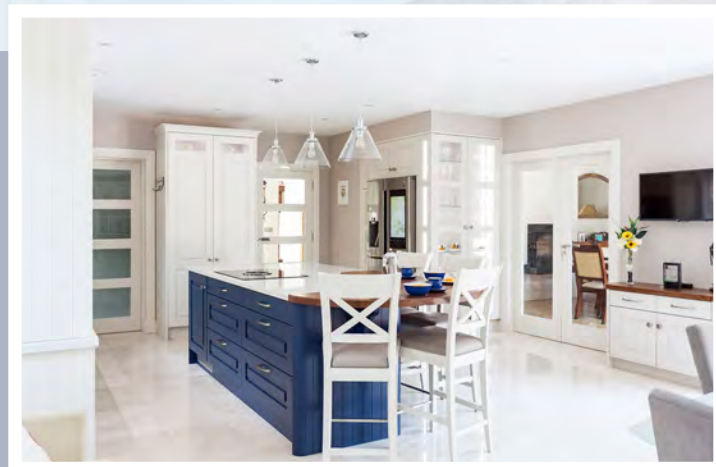

## *2020/21 Collection*

*Budapest  
Collection*

  
**CELTIC INTERIORS**  
est. 1993  
Bespoke Kitchens & Furniture

This Kitchen is a Shaker style, that has been painted in White and Peacock Blue. The worktops are a mix of White Arabesque quartz and Oak. The Oak has been stained to perfectly match the Bolzano bar stools, and the entire look is pulled together by that fabulous Camaro floor in Georgian parquet!

This Double Shaker style kitchen has a Bordelino Oak interior, & has been painted in White with the tall units showcasing one of our stunning new colours, Hummingbird. The quartz worktops are Snowy Ibiza and the look is finished with a mix of bronze cup handles and knobs. Such a fun family kitchen!

*Lismore Inframed Shaker*  
Collection

  
**CELTIC INTERIORS**  
est. 1993  
Bespoke Kitchens & Furniture

This gorgeous in-frame, Shaker style kitchen from the team here at Celtic Interiors is hand-painted in Cornforth White, with Basalt on the island. The worktops featured are Lyksamm quartz and Oak. Such a stylish space!

*Double Shaker*  
Collection

This kitchen is a Double Shaker style. It has been painted in Skimming Stone, with the eye-catching island painted Peacock Blue. The worktops are Snowy Ibiza quartz with an oak breakfast bar. This kitchen also features Quooker Nordic Twin taps and a state-of-the-art Bora hob!