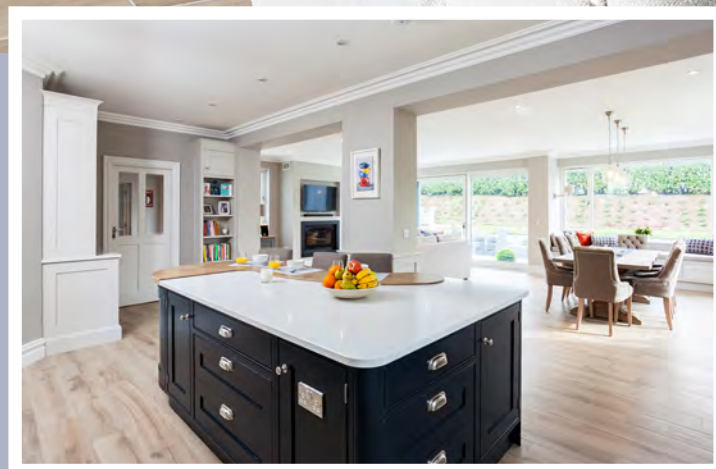

## *2020/21 Collection*

*Budapest  
Collection*

  
**CELTIC INTERIORS**  
est. 1993  
Bespoke Kitchens & Furniture

This Kitchen is a Shaker style, that has been painted in White and Peacock Blue. The worktops are a mix of White Arabesque quartz and Oak. The Oak has been stained to perfectly match the Bolzano bar stools, and the entire look is pulled together by that fabulous Camaro floor in Georgian parquet!

This Double Shaker style kitchen has a Bordelino Oak interior, & has been painted in White with the tall units showcasing one of our stunning new colours, Hummingbird. The quartz worktops are Snowy Ibiza and the look is finished with a mix of bronze cup handles and knobs. Such a fun family kitchen!

*Lismore Inframed Shaker*  
Collection

  
**CELTIC INTERIORS**  
est. 1993  
Bespoke Kitchens & Furniture

This gorgeous in-frame, Shaker style kitchen from the team here at Celtic Interiors is hand-painted in Cornforth White, with Basalt on the island. The worktops featured are Lyksamm quartz and Oak. Such a stylish space!

*Double Shaker*  
Collection

This kitchen is a Double Shaker style. It has been painted in Skimming Stone, with the eye-catching island painted Peacock Blue. The worktops are Snowy Ibiza quartz with an oak breakfast bar. This kitchen also features Quooker Nordic Twin taps and a state-of-the-art Bora hob!