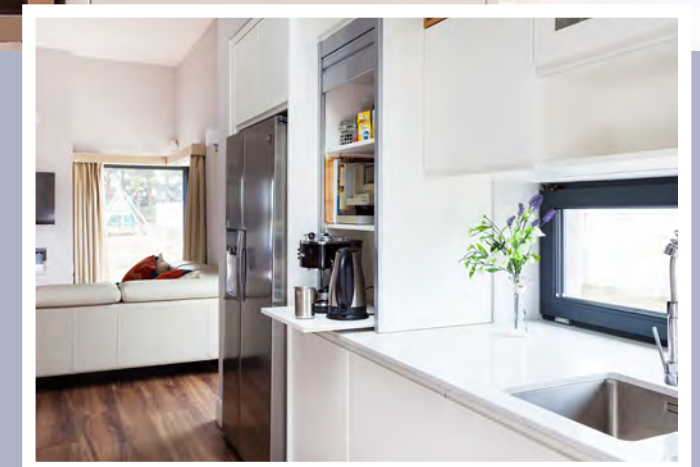

Painted J - Grip
Collection

This contemporary kitchen is painted in Porcelain, while the island is a Gloss Cashmere. The J-Grip doors keep the room looking sleek and modern, with the client's bold feature wall and colourful chairs adding both personality and style! The worktops are done in Blanco Stellar quartz and a solid Oak breakfast bar.