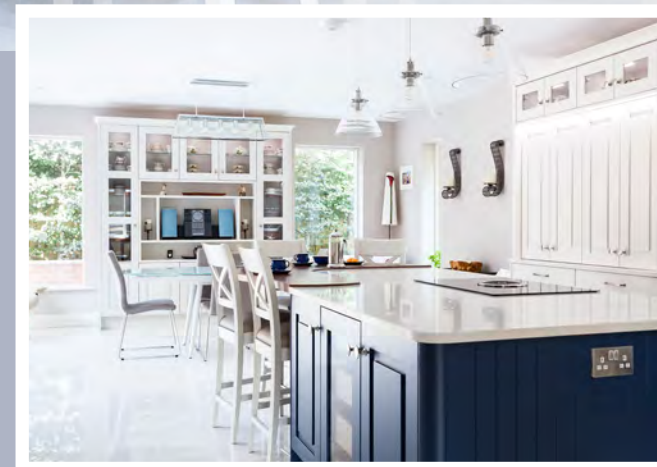

## *2020/21 Collection*

*Budapest  
Collection*

  
**CELTIC INTERIORS**  
est. 1993  
Bespoke Kitchens & Furniture

This Kitchen is a Shaker style, that has been painted in White and Peacock Blue. The worktops are a mix of White Arabesque quartz and Oak. The Oak has been stained to perfectly match the Bolzano bar stools, and the entire look is pulled together by that fabulous Camaro floor in Georgian parquet!

This Double Shaker style kitchen has a Bordelino Oak interior, & has been painted in White with the tall units showcasing one of our stunning new colours, Hummingbird. The quartz worktops are Snowy Ibiza and the look is finished with a mix of bronze cup handles and knobs. Such a fun family kitchen!

*Lismore Inframed Shaker*  
Collection

  
**CELTIC INTERIORS**  
est. 1993  
Bespoke Kitchens & Furniture

This gorgeous in-frame, Shaker style kitchen from the team here at Celtic Interiors is hand-painted in Cornforth White, with Basalt on the island. The worktops featured are Lyksamm quartz and Oak. Such a stylish space!

*Double Shaker*  
Collection

This kitchen is a Double Shaker style. It has been painted in Skimming Stone, with the eye-catching island painted Peacock Blue. The worktops are Snowy Ibiza quartz with an oak breakfast bar. This kitchen also features Quooker Nordic Twin taps and a state-of-the-art Bora hob!