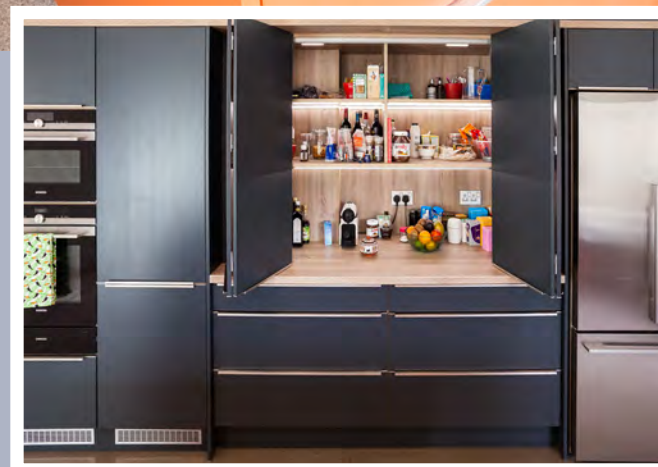

*Shaker
Collection*

CELTIC INTERIORS
est. 1993
Bespoke Kitchens & Furniture

CELTIC INTERIORS
est. 1993
Bespoke Kitchens & Furniture

*Slab Painted
Collection*

This striking kitchen is a Shaker style, painted in Downpipe, and features worktops in Blanco Maple. We love that classic cornice and the feature being made of the top glass doors with the use of lighting!

This kitchen features slab doors which have been painted in Railings & Charlotte's Locks. It features a Bordelino Oak formica worktop which pairs perfectly with the interior of the bi-fold unit. I'm sure their little friend loves the colour choice!