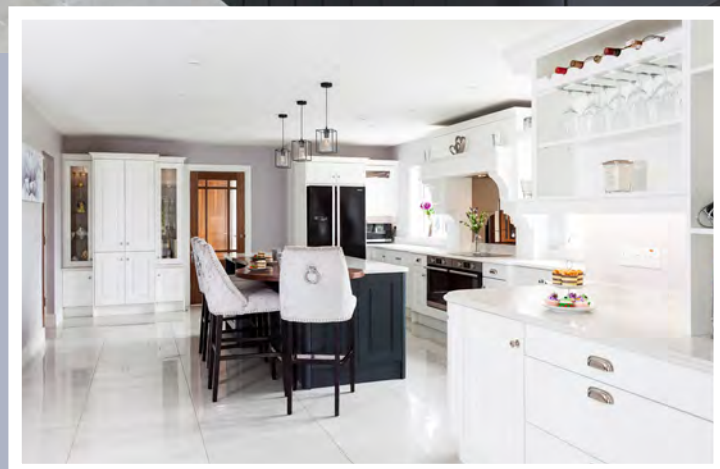

## *2020/21 Collection*

*Budapest  
Collection*

  
**CELTIC INTERIORS**  
est. 1993  
Bespoke Kitchens & Furniture

This Kitchen is a Shaker style, that has been painted in White and Peacock Blue. The worktops are a mix of White Arabesque quartz and Oak. The Oak has been stained to perfectly match the Bolzano bar stools, and the entire look is pulled together by that fabulous Camaro floor in Georgian parquet!

This Double Shaker style kitchen has a Bordelino Oak interior, & has been painted in White with the tall units showcasing one of our stunning new colours, Hummingbird. The quartz worktops are Snowy Ibiza and the look is finished with a mix of bronze cup handles and knobs. Such a fun family kitchen!

*Double Shaker*  
Collection

This kitchen is a Double Shaker style. It has been painted in Skimming Stone, with the eye-catching island painted Peacock Blue. The worktops are Snowy Ibiza quartz with an oak breakfast bar. This kitchen also features Quooker Nordic Twin taps and a state-of-the-art Bora hob!

*Double Shaker*  
Collection

  
CELTIC INTERIORS  
est. 1993  
Bespoke Kitchens & Furniture

This gorgeous kitchen from our team is a Double Shaker style, painted in White. The island, painted in Railings, provides a dramatic focal point for the space. The worktops are White Arabesque quartz with a plank walnut breakfast bar. The island, painted in Railings, provides a dramatic focal point for the space. The worktops are White Arabesque quartz with a plank walnut breakfast bar.