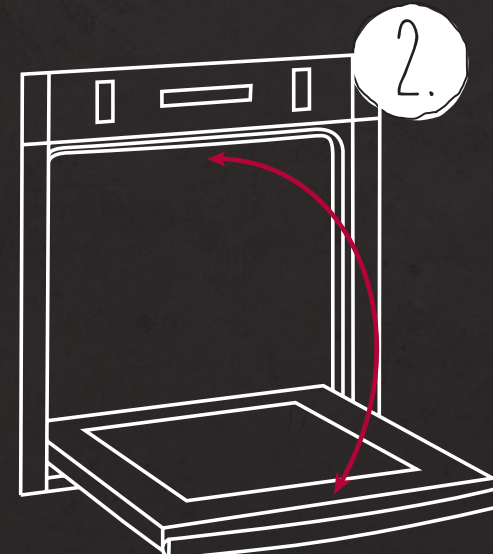

# NOTHING GETS IN THE WAY OF COOKING, NOT EVEN THE DOOR.

At NEFF we create appliances that are tailored to modern lifestyle and requirements. Our unique Slide&Hide® door fits smoothly under the oven to give plenty of room, as well as better access to the oven's interior - ensuring an easy and flexible approach to cooking. Recognising our customers' need for maximum cooking space, our unique full-size ovens are now even larger with a 71-litre capacity.

B48FT78H0B Slide&Hide® Single Oven

GET CLOSER TO YOUR COOKING.

1. Accessible – Taste, taste and monitor your dishes throughout the cooking process.

2. Space saving – Slide the door away to maximise space in small kitchens.