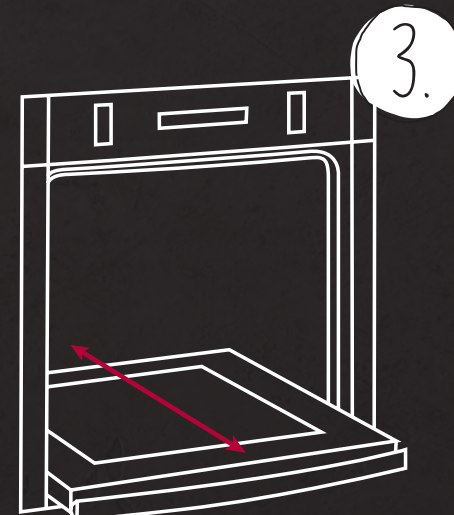

# NOTHING GETS IN THE WAY OF COOKING, NOT EVEN THE DOOR.

At NEFF we create appliances that are tailored to modern lifestyle and requirements. Our unique Slide&Hide® door fits smoothly under the oven to give plenty of room, as well as better access to the oven's interior - ensuring an easy and flexible approach to cooking. Recognising our customers' need for maximum cooking space, our unique full-size ovens are now even larger with a 71-litre capacity.

B48FT78H0B Slide&Hide® Single Oven

GET CLOSER TO YOUR COOKING.

1. Accessible – Taste, taste and monitor your dishes throughout the cooking process.

2. Space saving – Slide the door away to maximise space in small kitchens.