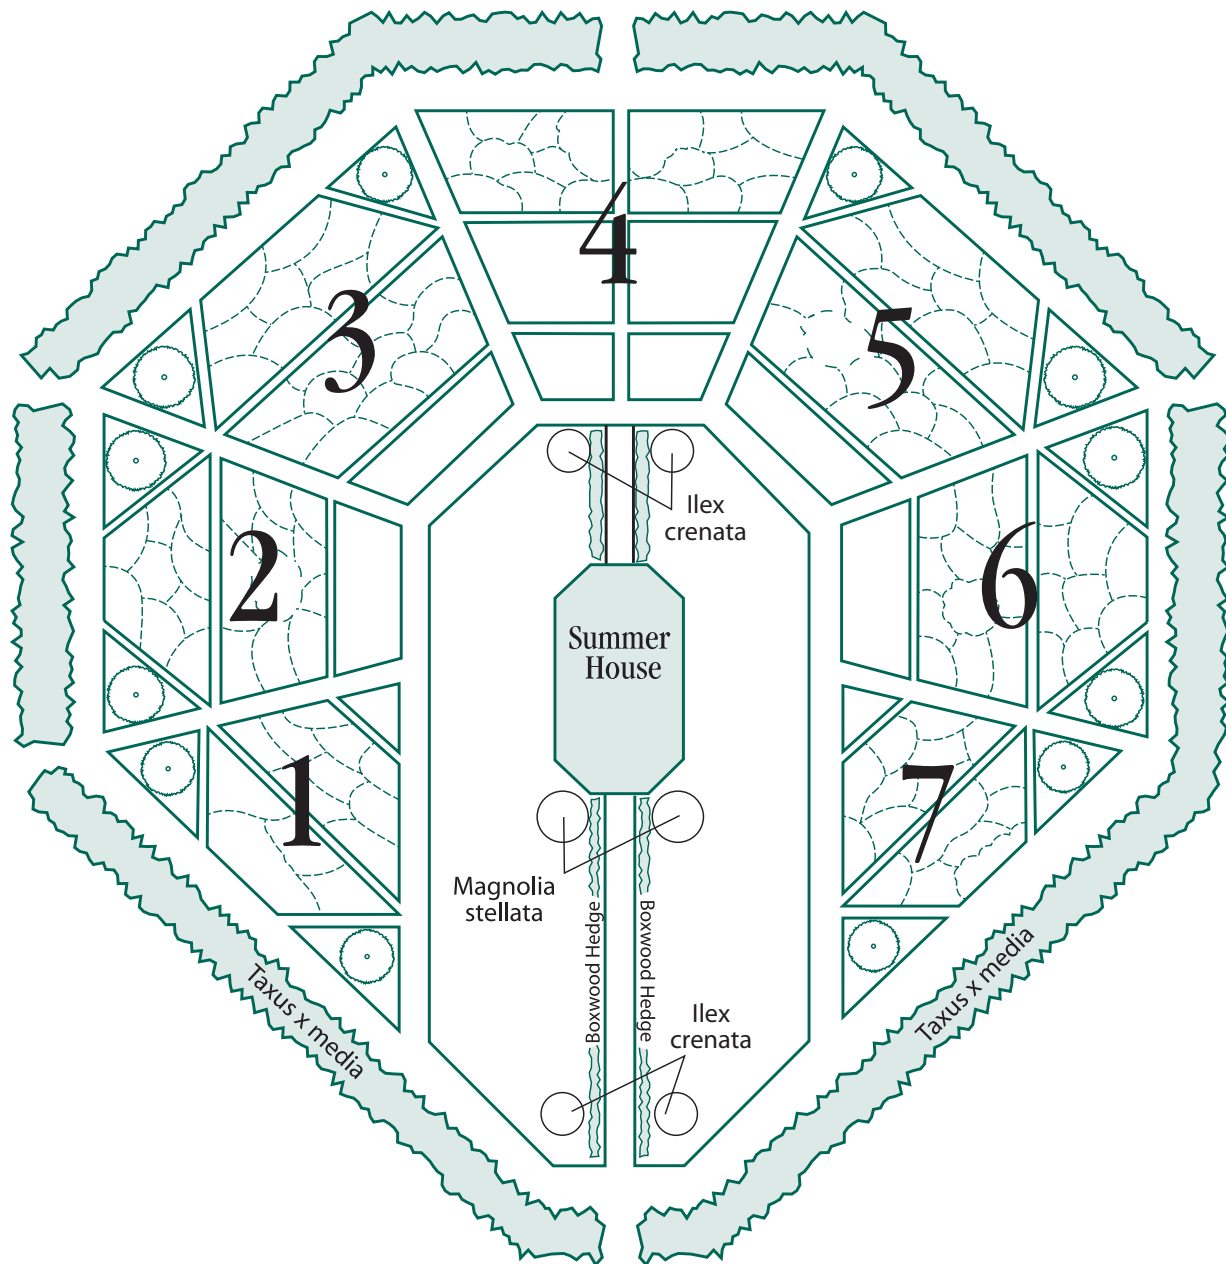

Hill-Stead Museum

Sunken Garden Plan

*Please do not remove
from Sunken Garden*

*Original design by
Beatrix Farrand
c. 1920*