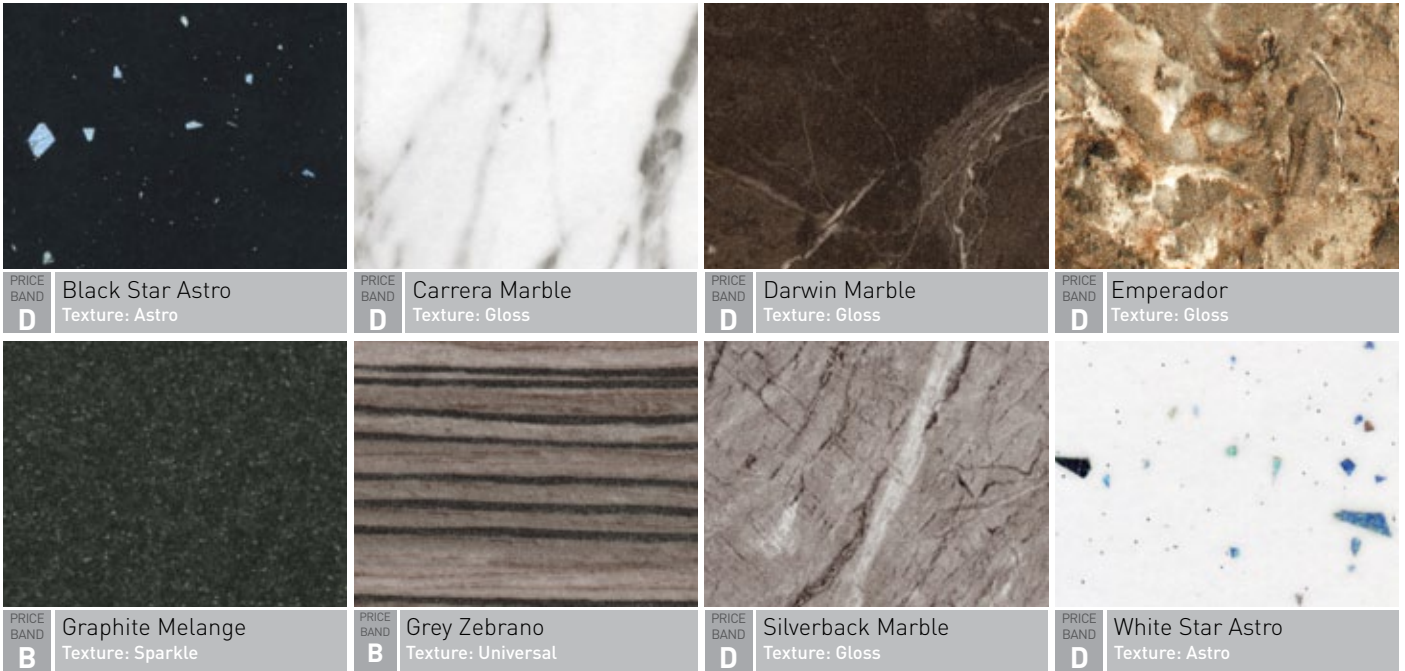

TOP SHAPE 25mm Range (One week lead time).

3600mm x 25mm