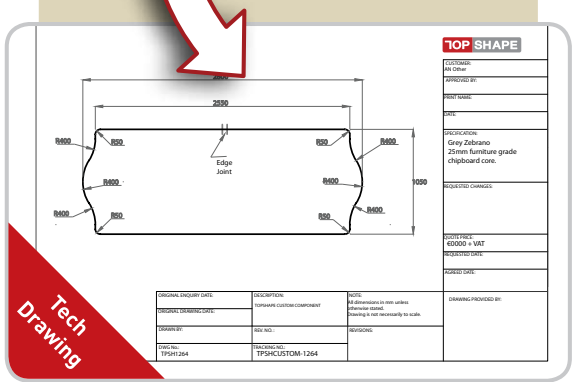

STEP 3 SIGN OFF
Our customer signs off on the drawing and returns it to sales staff. Worktop goes into production.

STEP 4 DELIVERY
Order by Monday for delivery within 2 weeks.

You Design... We Make

Our TopShape Custom programme is a bespoke kitchen worktop service. If you are looking for something out of the ordinary, TopShape Custom is the answer. It allows you to have a worktop custom made to your own special size and design.

With TopShape Custom "You Design...We Make" You can create broad sweeping curves or corners with acute radii. It is an easy to follow process offering a bespoke solution: simply sketch the shape that you require with dimensions and we'll do the rest.

Why don't you try out our new kitchen styler and see the colours for yourself, www.topform.ie.

Bespoke orders have a two week lead time.