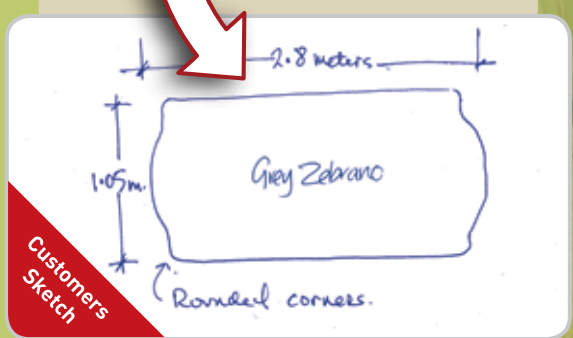

Breakfast bar shapes
Design your own shapes – from 3600 x 1200mm sheets, you can create any shape with a minimum external curve of 30mm and an internal curve of 70mm.

STEP 1 PLACE ORDER
Our customer places an order for an off standard TopShape worktop.