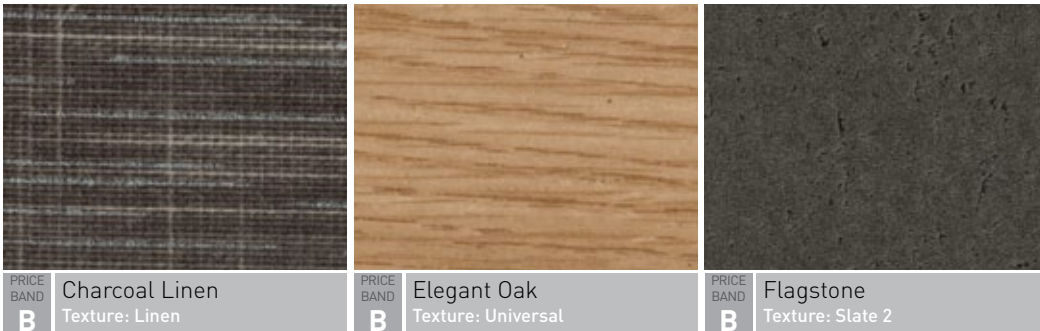

4050mm x 25mm